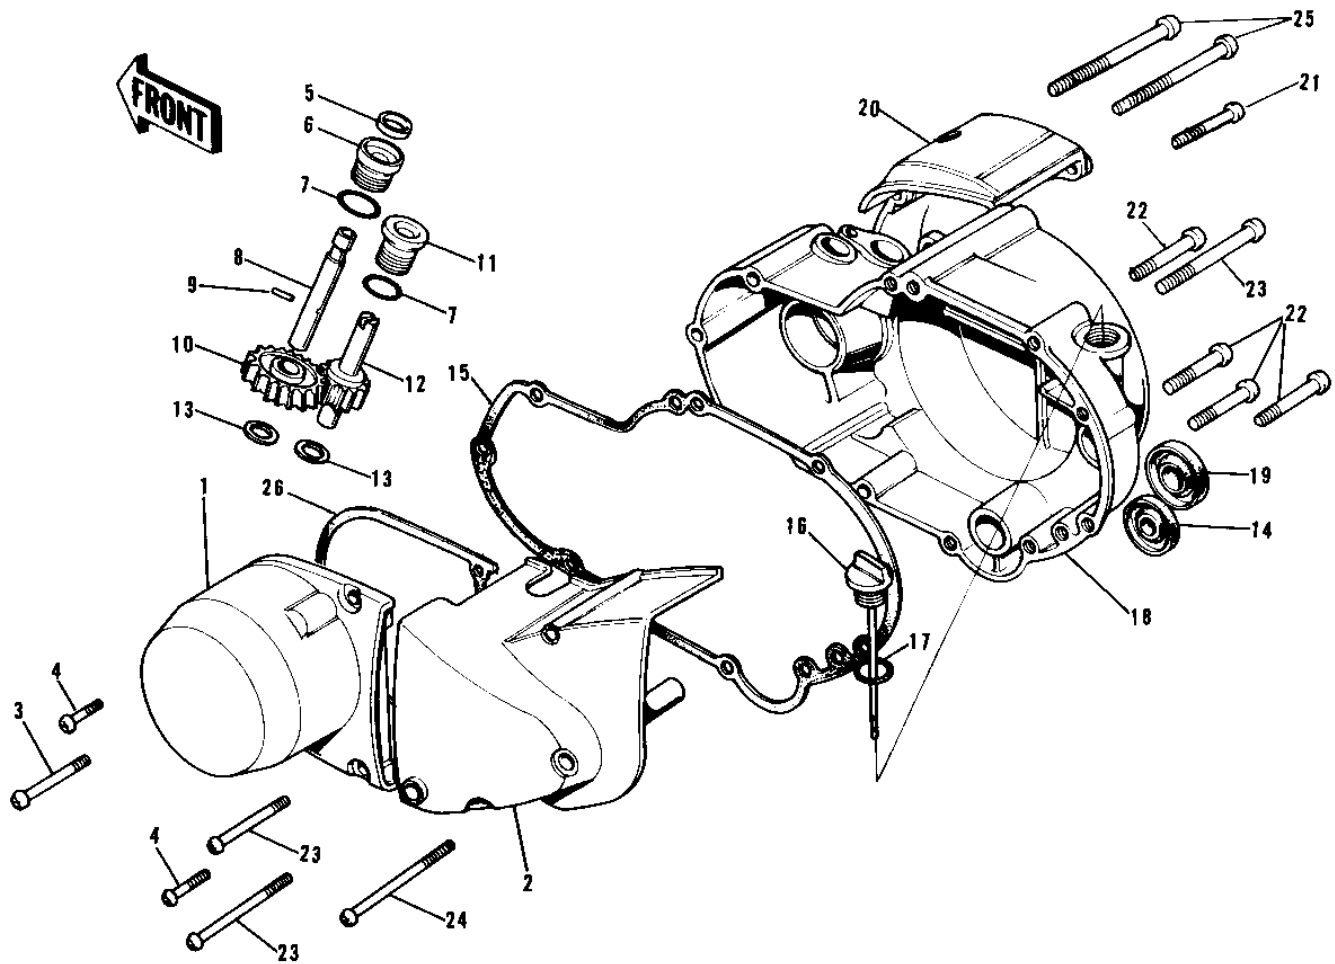

1971 H1-B PARTS DIAGRAM

ENGINE COVERS (H1-B)

Re

1042-1

(H1-B)

1971 H1-B PARTS LIST

ENGINE COVERS (H1-B)

ITEM NAME	PART NUMBER	QUANTITY
COVER L.H ENGINE (Ref # 1)	14031-030	1
COVER,CHN CASE,BUFF (Ref # 2)	14026-024-80	1
COVER,CHN CASE,BUFF (Ref # 2)	14026-024-80	1
SCREW PAN HEAD 6X40 (Ref # 3)	220B0640	1
SCREW PAN HEAD 6X20 (Ref # 4)	220B0620	2
OIL SEAL (Ref # 5)	92054-004	1
BUSH (Ref # 6)	92028-075	1
"0" RING (Ref # 7)	92055-025	2
SHAFT TACHOMETER GEAR (Ref # 8)	13226-004	1
PIN,DOWEL (Ref # 9)	92042-035	1
GEAR TACHOMETER (Ref # 10)	13224-005	1
BUSH (Ref # 11)	92028-074	1
GEAR OIL PUMP (Ref # 12)	16085-011	1
WASHER THRUST (Ref # 13)	92026-026	2
OIL SEAL SB12205 (Ref # 14)	92049-004	1
GASKET R.H ENGINE COV (Ref # 15)	14046-014	1
PLUG-OIL FILLER (Ref # 16)	16115-017	1
PLUG-OIL FILLER (Ref # 16)	16115-017	1
"0" RING,20MM (Ref # 17)	670B2020	1
COVER-RH ENG,SILVER (Ref # 18)	14032-071-36	1
COVER,R.H.ENGINE (Ref # 18)	14032-1024-80	1
COVER,R.H.ENGINE (Ref # 18)	14032-1024-80	1
OIL SEAL SB16244 (Ref # 19)	92049-002	1
COVER,OIL PUMP,BUFF (Ref # 20)	14030-036-80	1
COVER,OIL PUMP,BUFF (Ref # 20)	14030-036-80	1
SCREW PAN HEAD 6X25 (Ref # 21)	220B0625	1
SCREW PAN HEAD 6X30 (Ref # 22)	220B0630	7
SCREW PAN HEAD 6X55 (Ref # 23)	220B0655	3
SCREW PAN HEAD 6X85 (Ref # 24)	220B0685	1