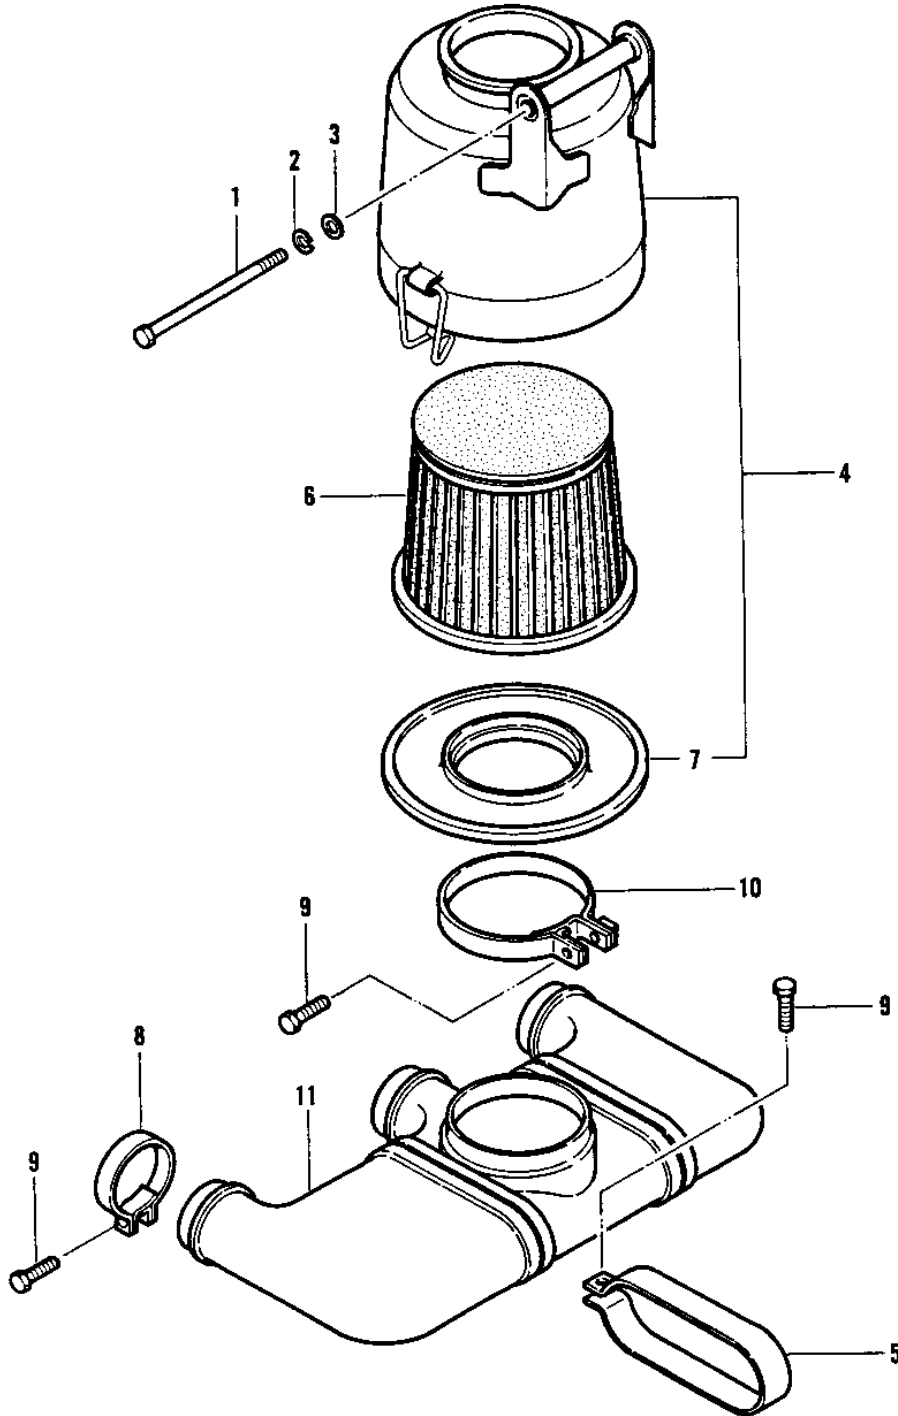

# 1973 H1-D PARTS DIAGRAM

AIR CLEANER (H1/A/C)

(H)

# 1973 H1-D PARTS LIST

## AIR CLEANER (H1/A/C)

ITEM NAME	PART NUMBER	QUANTITY
SCREW PAN HEAD 6X110 (Ref # 1)	220B06110	1
WASHER SPRING 6MM (Ref # 2)	461F0600	1
WASHER PLAIN 6MM (Ref # 3)	411B0600	1
AIR CLEANER ASY,BLACK (Ref # 4)	11010-058-21	1
CLAMP AIR INLET PIPE (Ref # 5)	92037-043	2
ELEMENT,AIR CLNR (Ref # 6)	11013-019	1
CAP AIR CLEANER (Ref # 7)	11012-011	1
CLAMP AIR CLEANER (Ref # 8)	92037-034	3
SCREW PAN HEAD 6X35 (Ref # 9)	220B0635	3
CLAMP,AIR CLEANER (Ref # 10)	92037-128	1
INLET PIPE (Ref # 11)	11015-014	1