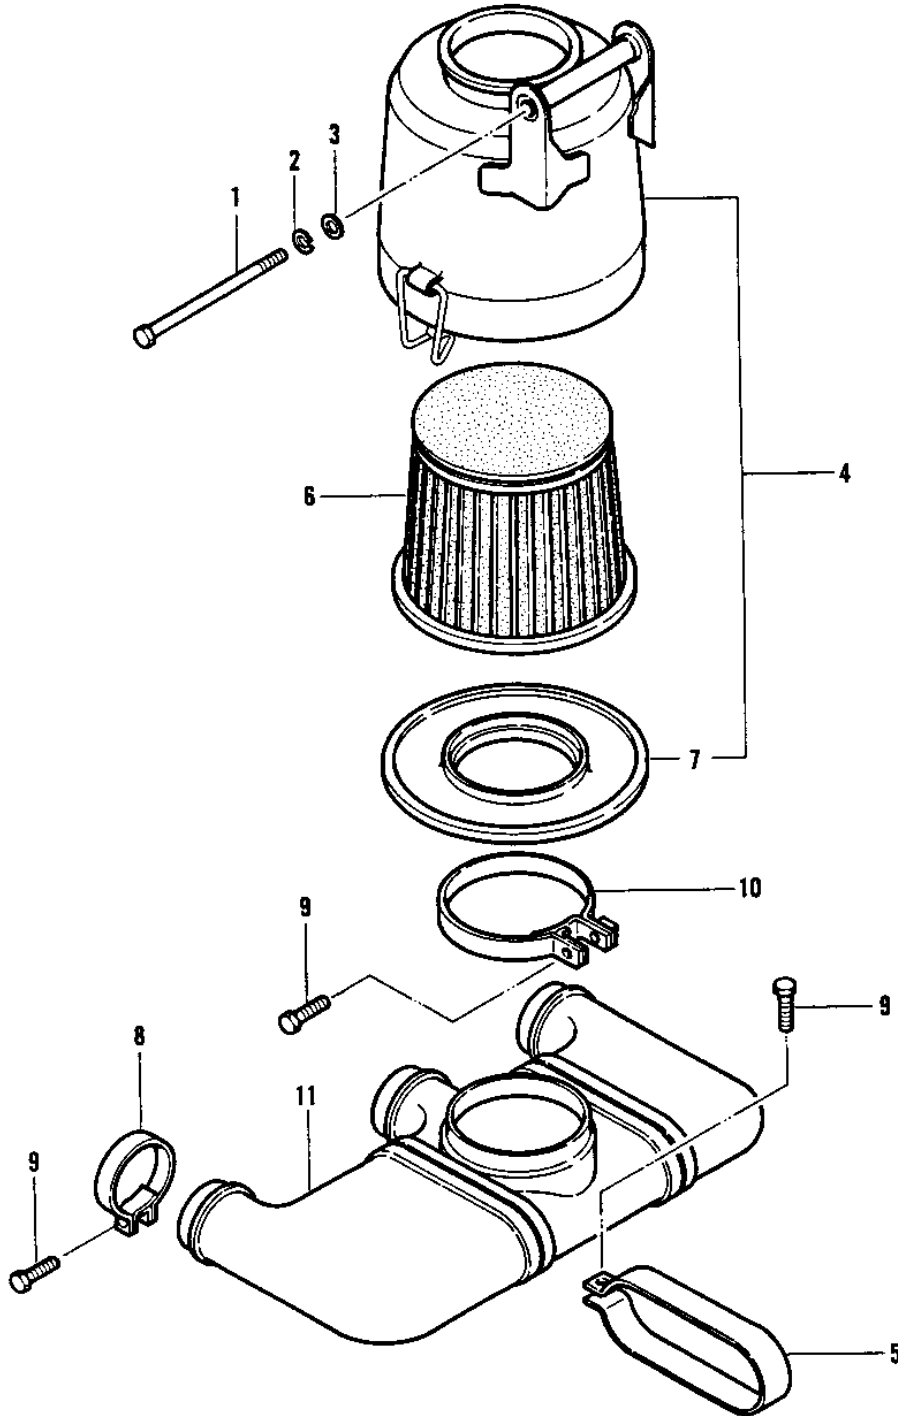

1974 H1-E PARTS DIAGRAM

AIR CLEANER (H1/A/C)

(H)

1974 H1-E PARTS LIST

AIR CLEANER (H1/A/C)

ITEM NAME	PART NUMBER	QUANTITY
SCREW PAN HEAD 6X110 (Ref # 1)	220B06110	1
WASHER SPRING 6MM (Ref # 2)	461F0600	1
WASHER PLAIN 6MM (Ref # 3)	411B0600	1
AIR CLEANER ASY,BLACK (Ref # 4)	11010-058-21	1
CLAMP AIR INLET PIPE (Ref # 5)	92037-043	2
ELEMENT,AIR CLNR (Ref # 6)	11013-019	1
CAP AIR CLEANER (Ref # 7)	11012-011	1
CLAMP AIR CLEANER (Ref # 8)	92037-034	3
SCREW PAN HEAD 6X35 (Ref # 9)	220B0635	3
CLAMP,AIR CLEANER (Ref # 10)	92037-128	1
INLET PIPE (Ref # 11)	11015-014	1