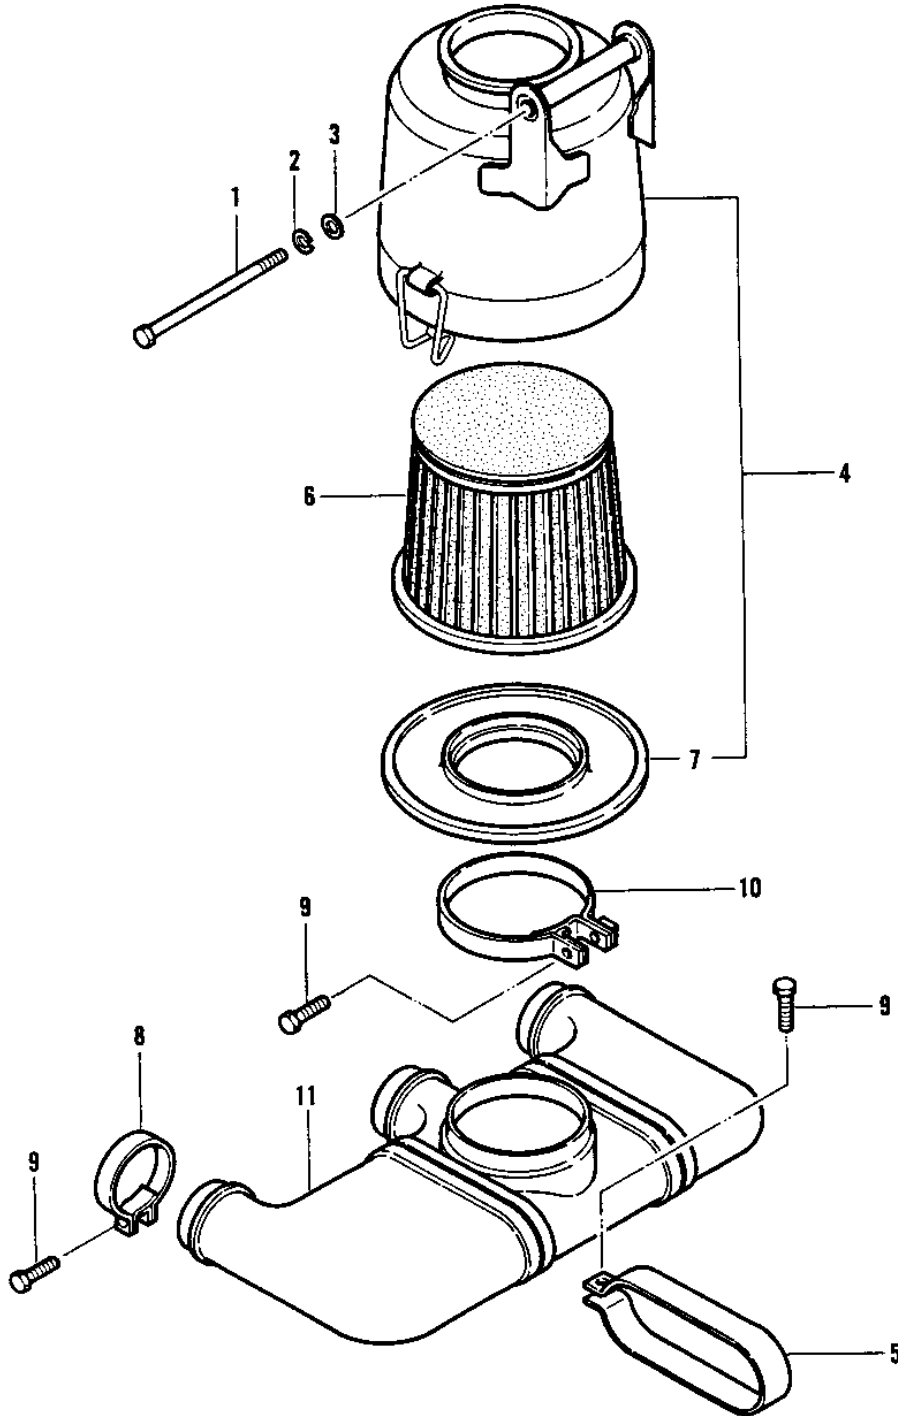

1975 H1-F PARTS DIAGRAM

AIR CLEANER (H1/A/C)

(H)

1975 H1-F PARTS LIST

AIR CLEANER (H1/A/C)

ITEM NAME	PART NUMBER	QUANTITY
SCREW PAN HEAD 6X110 (Ref # 1)	220B06110	1
WASHER SPRING 6MM (Ref # 2)	461F0600	1
WASHER PLAIN 6MM (Ref # 3)	411B0600	1
AIR CLEANER ASY,BLACK (Ref # 4)	11010-058-21	1
CLAMP AIR INLET PIPE (Ref # 5)	92037-043	2
ELEMENT,AIR CLNR (Ref # 6)	11013-019	1
CAP AIR CLEANER (Ref # 7)	11012-011	1
CLAMP AIR CLEANER (Ref # 8)	92037-034	3
SCREW PAN HEAD 6X35 (Ref # 9)	220B0635	3
CLAMP,AIR CLEANER (Ref # 10)	92037-128	1
INLET PIPE (Ref # 11)	11015-014	1