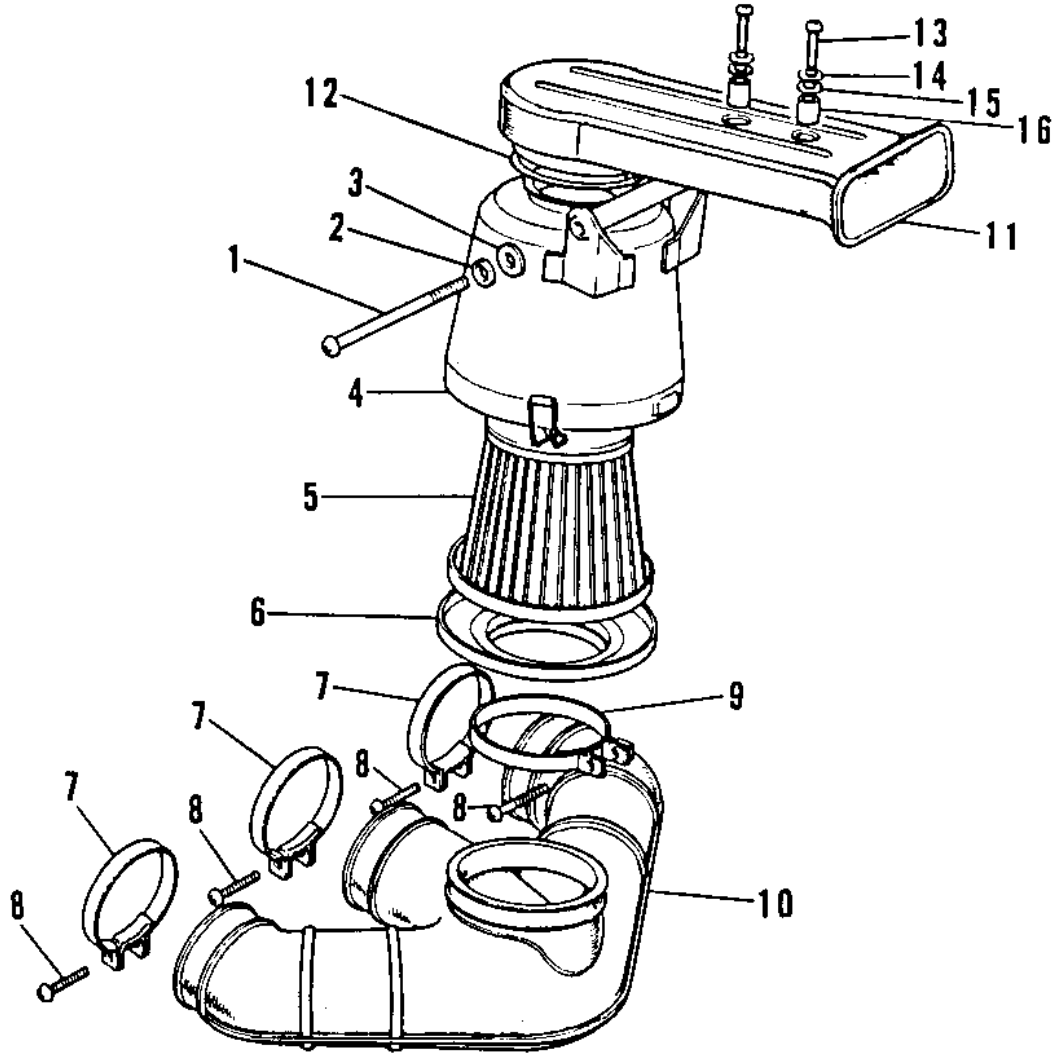

# 1973 H1-D PARTS DIAGRAM

AIR CLEANER (H1-B)

**(H1-**

## 1973 H1-D PARTS LIST

### AIR CLEANER (H1-B)

ITEM NAME	PART NUMBER	QUANTITY
SCREW PAN HEAD 6X110 (Ref # 1)	220B06110	1
WASHER SPRING 6MM (Ref # 2)	461F0600	1
WASHER PLAIN 6MM (Ref # 3)	411B0600	1
AIR CLEANER ASY,BLACK (Ref # 4)	11010-058-21	1
ELEMENT,AIR CLNR (Ref # 5)	11013-019	1
CAP AIR CLEANER (Ref # 6)	11012-011	1
CLAMP AIR CLEANER (Ref # 7)	92037-034	3
SCREW PAN HEAD 6X35 (Ref # 8)	220B0635	3
CLAMP,AIR CLEANER (Ref # 9)	92037-128	1
PIPE ASSY-INLET (Ref # 10)	11015-033	1
SILENCER-AIR CLEANER (Ref # 11)	11016-004	1
GASKET-INLET (Ref # 12)	11017-008	1
SCREW PAN HEAD 6X45 (Ref # 13)	220B0645	2
WASHER 6.5X20X1.6T (Ref # 14)	92022-125	2
DAMPER RUBBER (Ref # 15)	92075-118	2
COLLAR-SILENCER (Ref # 16)	92027-149	2