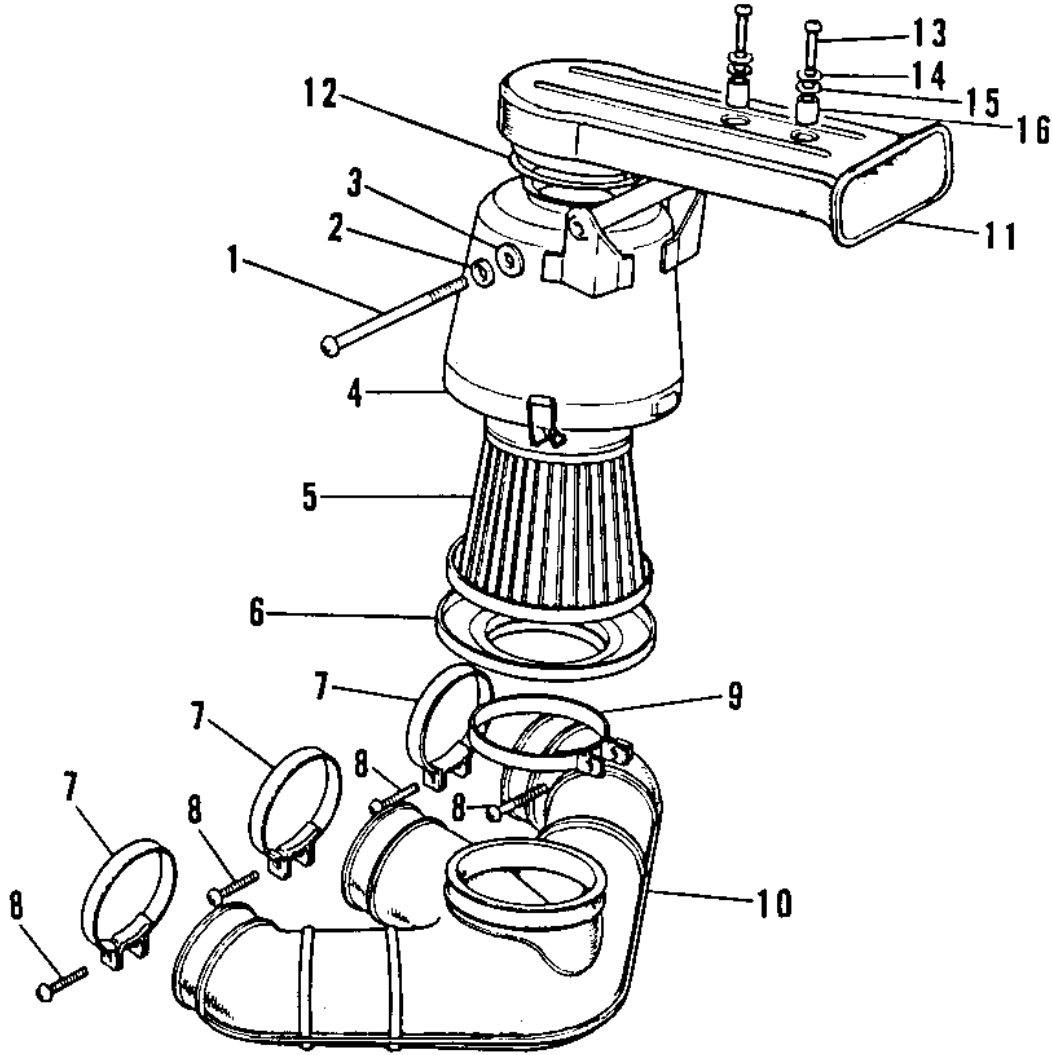

1974 H1-E PARTS DIAGRAM

AIR CLEANER (H1-B)

(H1-

1974 H1-E PARTS LIST

AIR CLEANER (H1-B)

ITEM NAME	PART NUMBER	QUANTITY
SCREW PAN HEAD 6X110 (Ref # 1)	220B06110	1
WASHER SPRING 6MM (Ref # 2)	461F0600	1
WASHER PLAIN 6MM (Ref # 3)	411B0600	1
AIR CLEANER ASY,BLACK (Ref # 4)	11010-058-21	1
ELEMENT,AIR CLNR (Ref # 5)	11013-019	1
CAP AIR CLEANER (Ref # 6)	11012-011	1
CLAMP AIR CLEANER (Ref # 7)	92037-034	3
SCREW PAN HEAD 6X35 (Ref # 8)	220B0635	3
CLAMP,AIR CLEANER (Ref # 9)	92037-128	1
PIPE ASSY-INLET (Ref # 10)	11015-033	1
SILENCER-AIR CLEANER (Ref # 11)	11016-004	1
GASKET-INLET (Ref # 12)	11017-008	1
SCREW PAN HEAD 6X45 (Ref # 13)	220B0645	2
WASHER 6.5X20X1.6T (Ref # 14)	92022-125	2
DAMPER RUBBER (Ref # 15)	92075-118	2
COLLAR-SILENCER (Ref # 16)	92027-149	2