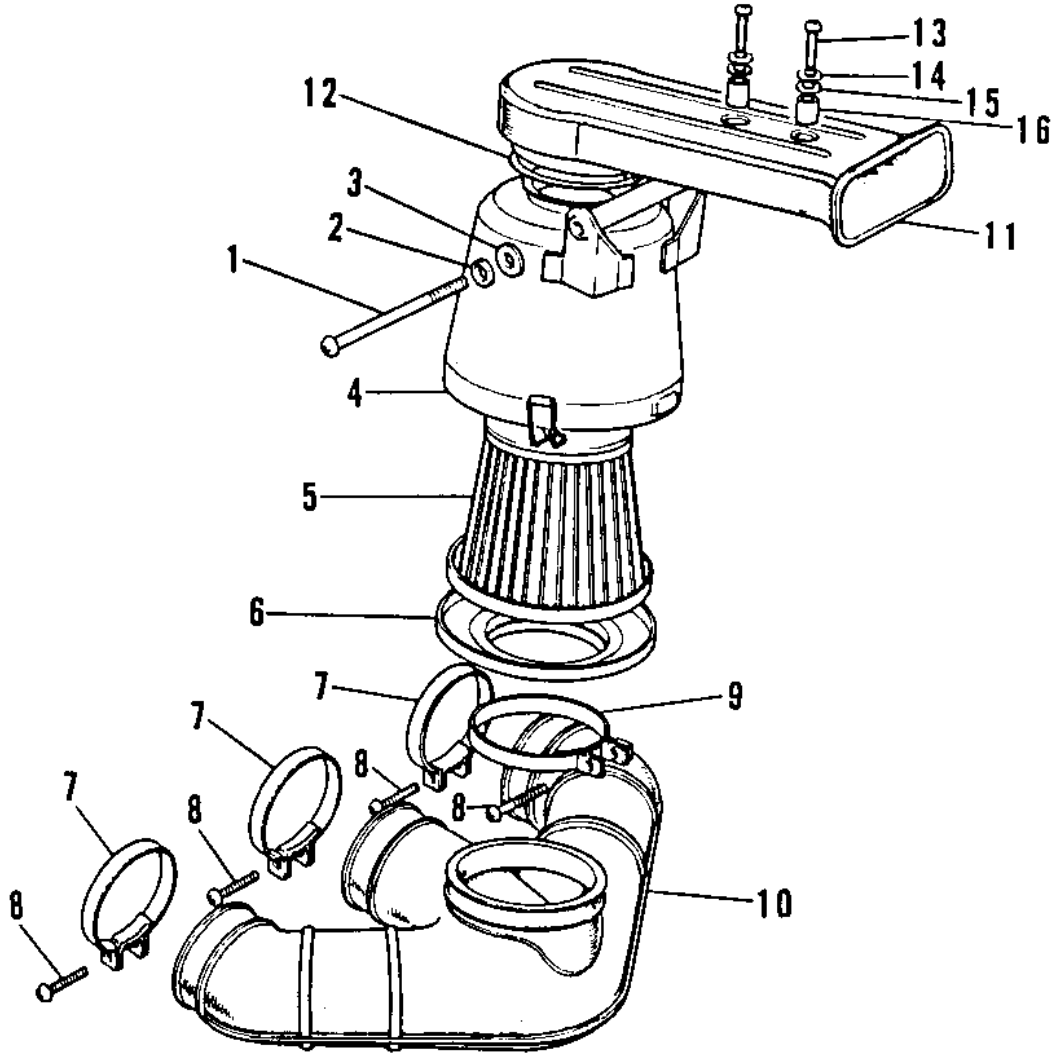

# 1975 H1-F PARTS DIAGRAM

AIR CLEANER (H1-B)

**(H1-**

## 1975 H1-F PARTS LIST

### AIR CLEANER (H1-B)

ITEM NAME	PART NUMBER	QUANTITY
SCREW PAN HEAD 6X110 (Ref # 1)	220B06110	1
WASHER SPRING 6MM (Ref # 2)	461F0600	1
WASHER PLAIN 6MM (Ref # 3)	411B0600	1
AIR CLEANER ASY,BLACK (Ref # 4)	11010-058-21	1
ELEMENT,AIR CLNR (Ref # 5)	11013-019	1
CAP AIR CLEANER (Ref # 6)	11012-011	1
CLAMP AIR CLEANER (Ref # 7)	92037-034	3
SCREW PAN HEAD 6X35 (Ref # 8)	220B0635	3
CLAMP,AIR CLEANER (Ref # 9)	92037-128	1
PIPE ASSY-INLET (Ref # 10)	11015-033	1
SILENCER-AIR CLEANER (Ref # 11)	11016-004	1
GASKET-INLET (Ref # 12)	11017-008	1
SCREW PAN HEAD 6X45 (Ref # 13)	220B0645	2
WASHER 6.5X20X1.6T (Ref # 14)	92022-125	2
DAMPER RUBBER (Ref # 15)	92075-118	2
COLLAR-SILENCER (Ref # 16)	92027-149	2