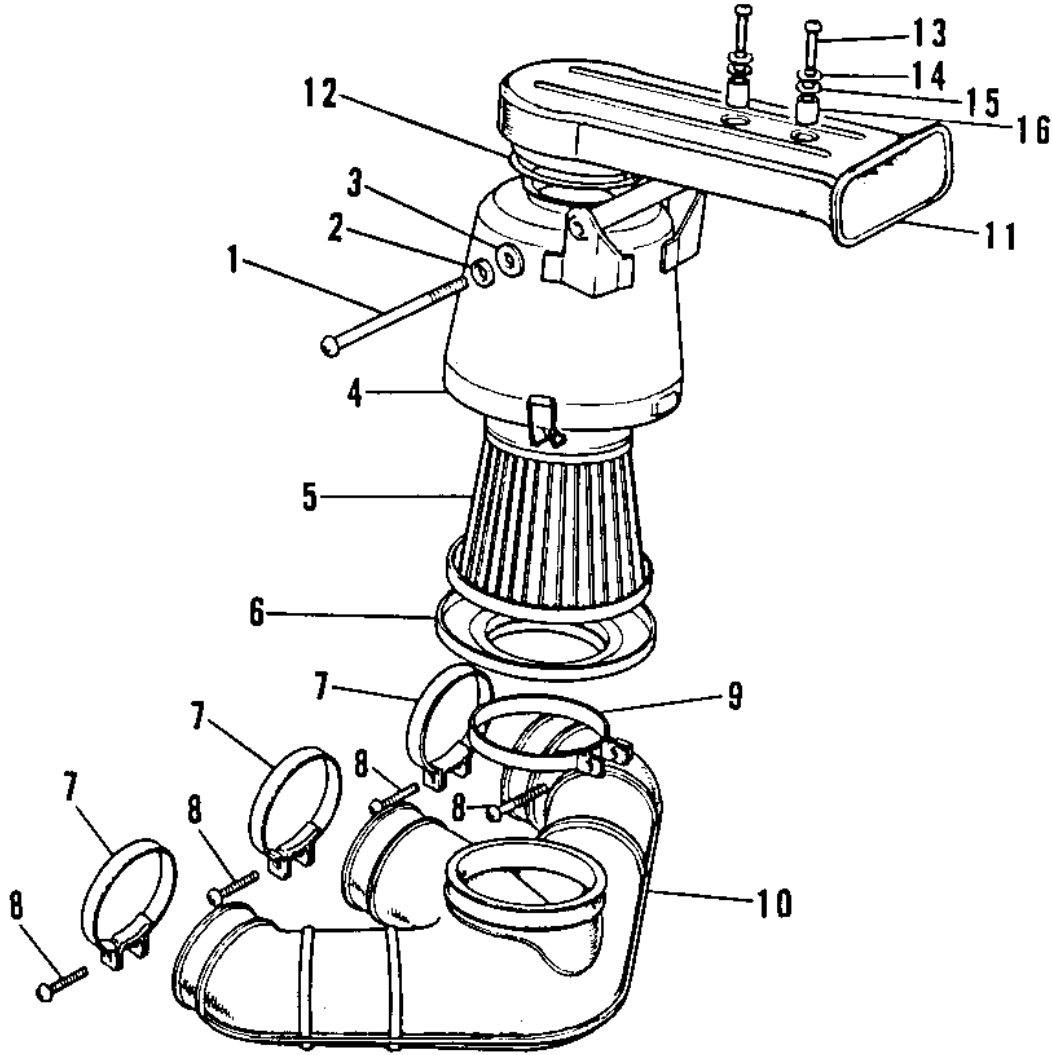

1975 H1-F PARTS DIAGRAM

AIR CLEANER (H1-B)

(H1-

1975 H1-F PARTS LIST

AIR CLEANER (H1-B)

ITEM NAME	PART NUMBER	QUANTITY
SCREW PAN HEAD 6X110 (Ref # 1)	220B06110	1
WASHER SPRING 6MM (Ref # 2)	461F0600	1
WASHER PLAIN 6MM (Ref # 3)	411B0600	1
AIR CLEANER ASY,BLACK (Ref # 4)	11010-058-21	1
ELEMENT,AIR CLNR (Ref # 5)	11013-019	1
CAP AIR CLEANER (Ref # 6)	11012-011	1
CLAMP AIR CLEANER (Ref # 7)	92037-034	3
SCREW PAN HEAD 6X35 (Ref # 8)	220B0635	3
CLAMP,AIR CLEANER (Ref # 9)	92037-128	1
PIPE ASSY-INLET (Ref # 10)	11015-033	1
SILENCER-AIR CLEANER (Ref # 11)	11016-004	1
GASKET-INLET (Ref # 12)	11017-008	1
SCREW PAN HEAD 6X45 (Ref # 13)	220B0645	2
WASHER 6.5X20X1.6T (Ref # 14)	92022-125	2
DAMPER RUBBER (Ref # 15)	92075-118	2
COLLAR-SILENCER (Ref # 16)	92027-149	2