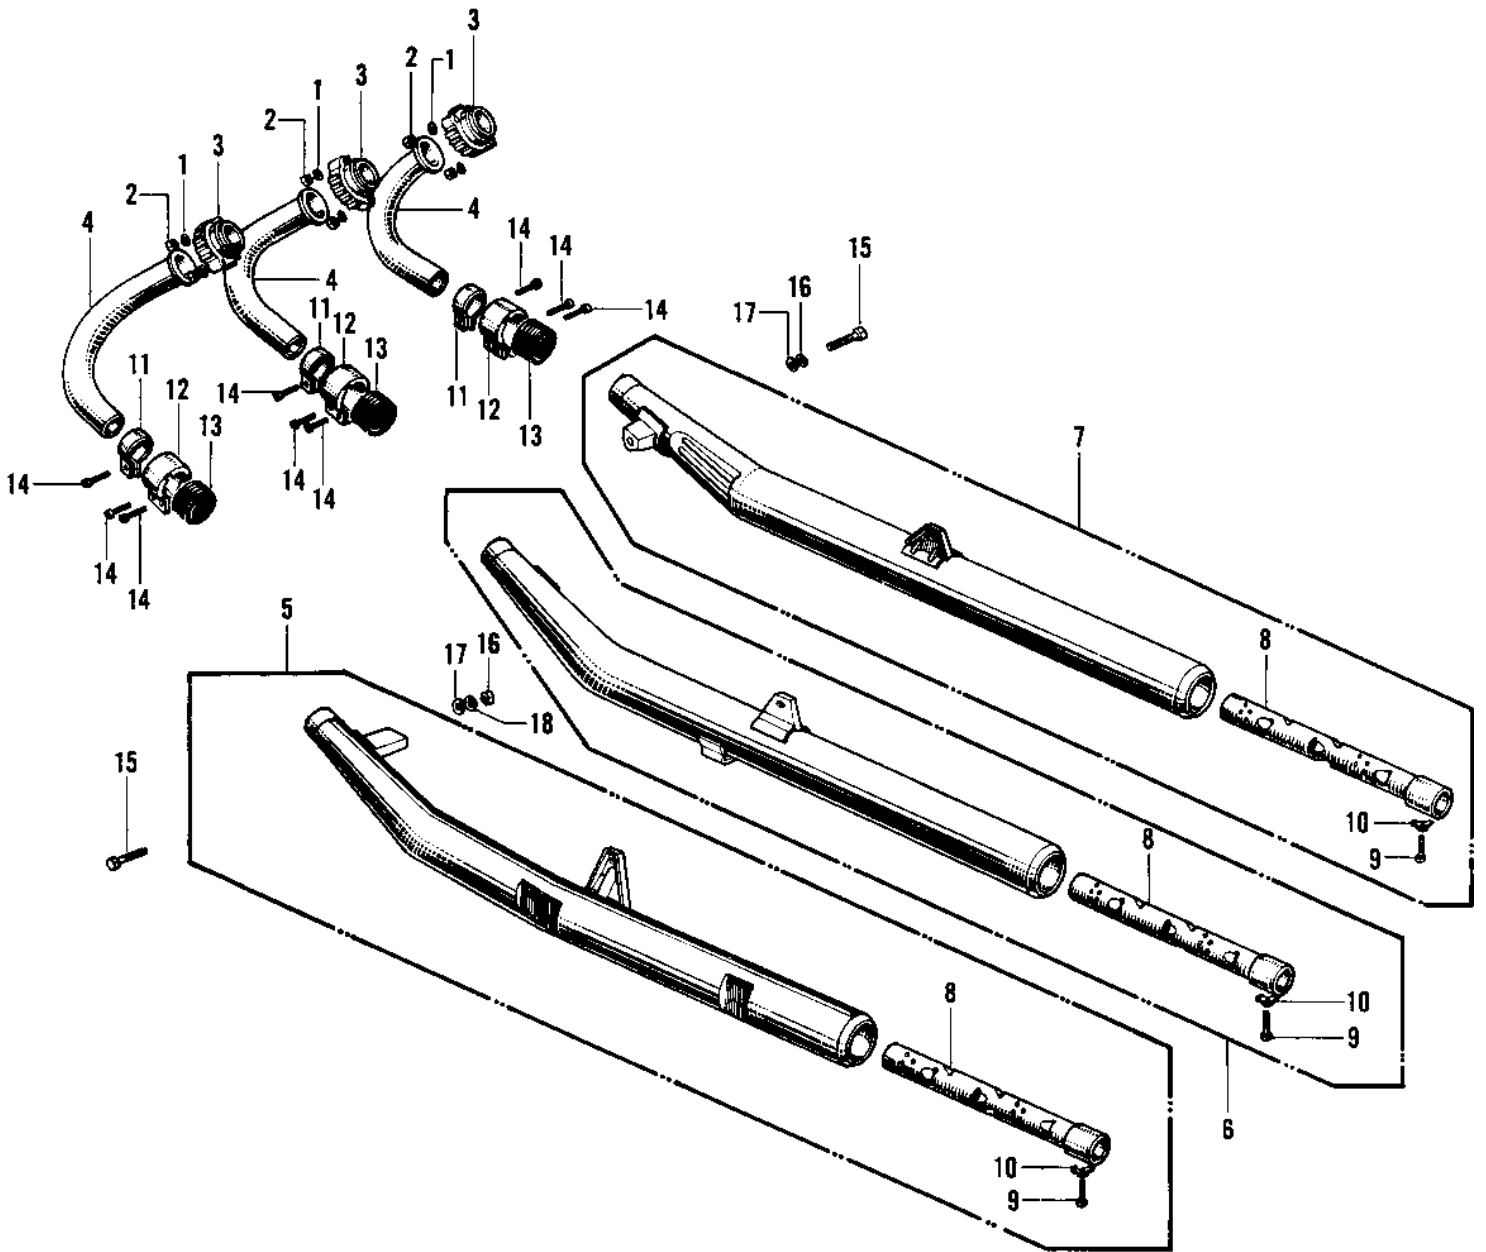

1969 Mach III PARTS DIAGRAM

MUFFLERS ('69-'72 H1/A/B/C)

1969 Mach III PARTS LIST

MUFFLERS ('69-'72 H1/A/B/C)

ITEM NAME	PART NUMBER	QUANTITY
WASHER SPRING 6MM (Ref # 1)	461F0600	6
NUT 6MM (Ref # 2)	311B0600	6
HOLDER EXHAUST PIPE (Ref # 3)	18069-024	3
PIPE EXHAUST (Ref # 4)	18049-050	3
MUFFLER ASSY,L.H. (Ref # 5)	18001-063	1
MUFFLER ASSY,L.H. (Ref # 5)	18001-063	1
MUFFLER ASSY (Ref # 6)	18001-023	1
MUFFLER ASSY,CENTER (Ref # 6)	18001-064	1
MUFFLER ASSY (Ref # 7)	18001-024	1
MUFFLER ASSY,R.H. (Ref # 7)	18001-065	1
BAFFLE TUBE (Ref # 8)	18033-027	3
BAFFLE TUBE (Ref # 8)	18033-051	3
BOLT-UPSET,6X12 (Ref # 9)	112G0612	3
WASHER LOCK 6MM (Ref # 10)	92024-016	3
HOLDER MUFFLER CONECT (Ref # 11)	18044-007	3
HOLDER MUFFLER CONECT (Ref # 12)	18044-006	3
CONNECTOR MUFFLER (Ref # 13)	18043-010	3
SCREW PAN HEAD 6X25 (Ref # 14)	220B0625	9
BOLT,8X20 (Ref # 15)	115G0820	2
WASHER SPRING 8MM (Ref # 16)	461F0800	2
WASHER PLAIN 8MM (Ref # 17)	411B0800	2
NUT,8MM (Ref # 18)	311B0800	1