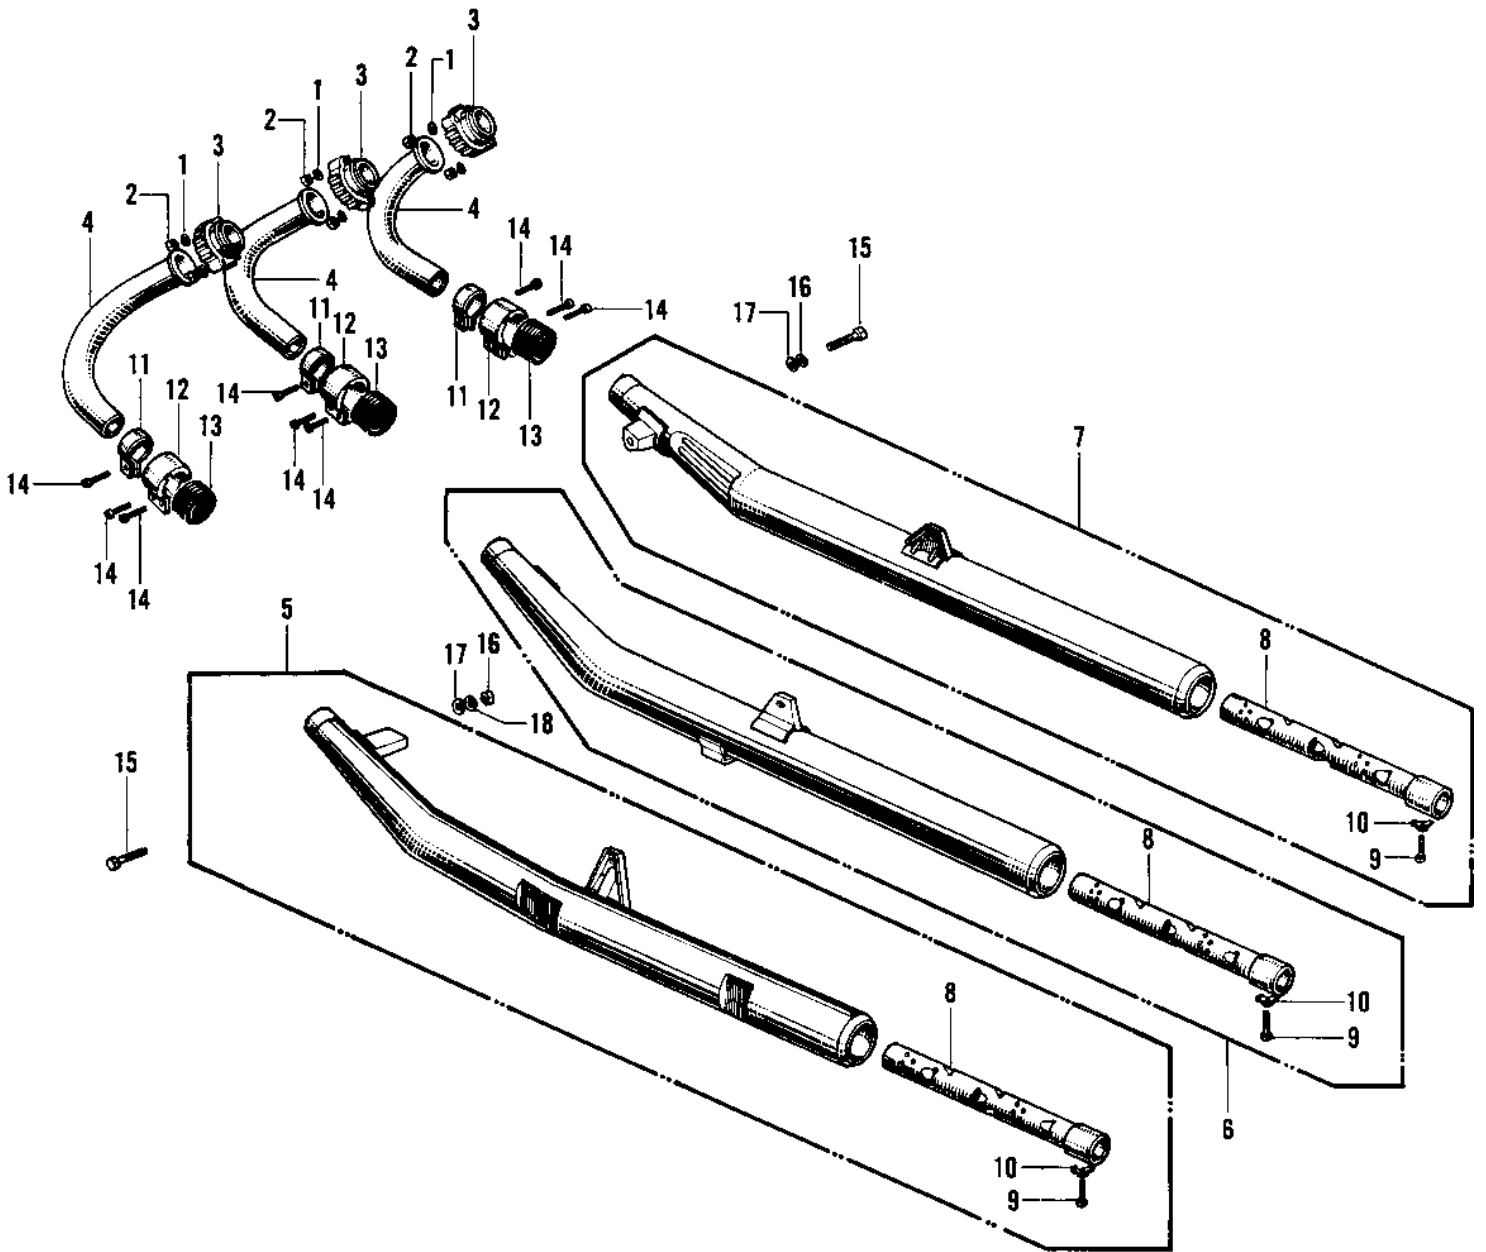

1974 H1-E PARTS DIAGRAM

MUFFLERS ('69-'72 H1/A/B/C)

1974 H1-E PARTS LIST

MUFFLERS ('69-'72 H1/A/B/C)

ITEM NAME	PART NUMBER	QUANTITY
WASHER SPRING 6MM (Ref # 1)	461F0600	6
NUT 6MM (Ref # 2)	311B0600	6
HOLDER EXHAUST PIPE (Ref # 3)	18069-024	3
PIPE EXHAUST (Ref # 4)	18049-050	3
MUFFLER ASSY,L.H. (Ref # 5)	18001-063	1
MUFFLER ASSY,L.H. (Ref # 5)	18001-063	1
MUFFLER ASSY (Ref # 6)	18001-023	1
MUFFLER ASSY,CENTER (Ref # 6)	18001-064	1
MUFFLER ASSY (Ref # 7)	18001-024	1
MUFFLER ASSY,R.H. (Ref # 7)	18001-065	1
BAFFLE TUBE (Ref # 8)	18033-027	3
BAFFLE TUBE (Ref # 8)	18033-051	3
BOLT-UPSET,6X12 (Ref # 9)	112G0612	3
WASHER LOCK 6MM (Ref # 10)	92024-016	3
HOLDER MUFFLER CONECT (Ref # 11)	18044-007	3
HOLDER MUFFLER CONECT (Ref # 12)	18044-006	3
CONNECTOR MUFFLER (Ref # 13)	18043-010	3
SCREW PAN HEAD 6X25 (Ref # 14)	220B0625	9
BOLT,8X20 (Ref # 15)	115G0820	2
WASHER SPRING 8MM (Ref # 16)	461F0800	2
WASHER PLAIN 8MM (Ref # 17)	411B0800	2
NUT,8MM (Ref # 18)	311B0800	1