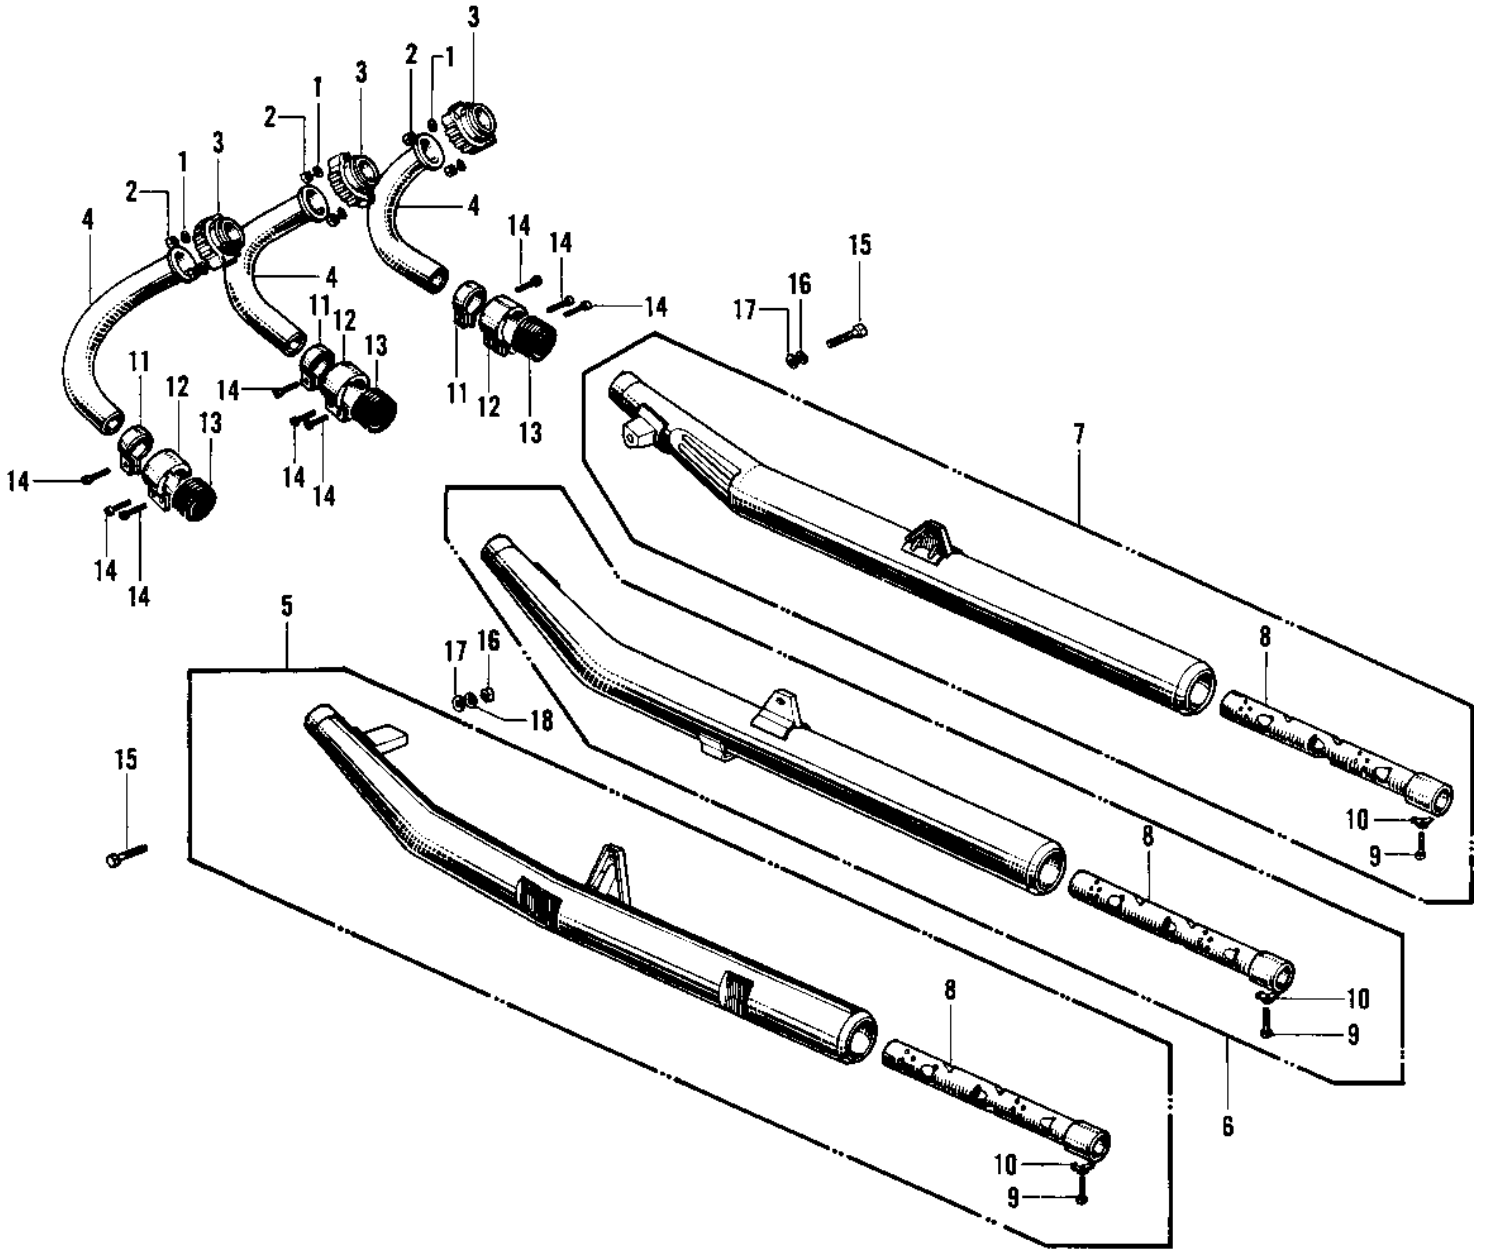

1975 H1-F PARTS DIAGRAM

MUFFLERS ('69-'72 H1/A/B/C)

1975 H1-F PARTS LIST

MUFFLERS ('69-'72 H1/A/B/C)

ITEM NAME	PART NUMBER	QUANTITY
WASHER SPRING 6MM (Ref # 1)	461F0600	6
NUT 6MM (Ref # 2)	311B0600	6
HOLDER EXHAUST PIPE (Ref # 3)	18069-024	3
PIPE EXHAUST (Ref # 4)	18049-050	3
MUFFLER ASSY,L.H. (Ref # 5)	18001-063	1
MUFFLER ASSY,L.H. (Ref # 5)	18001-063	1
MUFFLER ASSY (Ref # 6)	18001-023	1
MUFFLER ASSY,CENTER (Ref # 6)	18001-064	1
MUFFLER ASSY (Ref # 7)	18001-024	1
MUFFLER ASSY,R.H. (Ref # 7)	18001-065	1
BAFFLE TUBE (Ref # 8)	18033-027	3
BAFFLE TUBE (Ref # 8)	18033-051	3
BOLT-UPSET,6X12 (Ref # 9)	112G0612	3
WASHER LOCK 6MM (Ref # 10)	92024-016	3
HOLDER MUFFLER CONECT (Ref # 11)	18044-007	3
HOLDER MUFFLER CONECT (Ref # 12)	18044-006	3
CONNECTOR MUFFLER (Ref # 13)	18043-010	3
SCREW PAN HEAD 6X25 (Ref # 14)	220B0625	9
BOLT,8X20 (Ref # 15)	115G0820	2
WASHER SPRING 8MM (Ref # 16)	461F0800	2
WASHER PLAIN 8MM (Ref # 17)	411B0800	2
NUT,8MM (Ref # 18)	311B0800	1