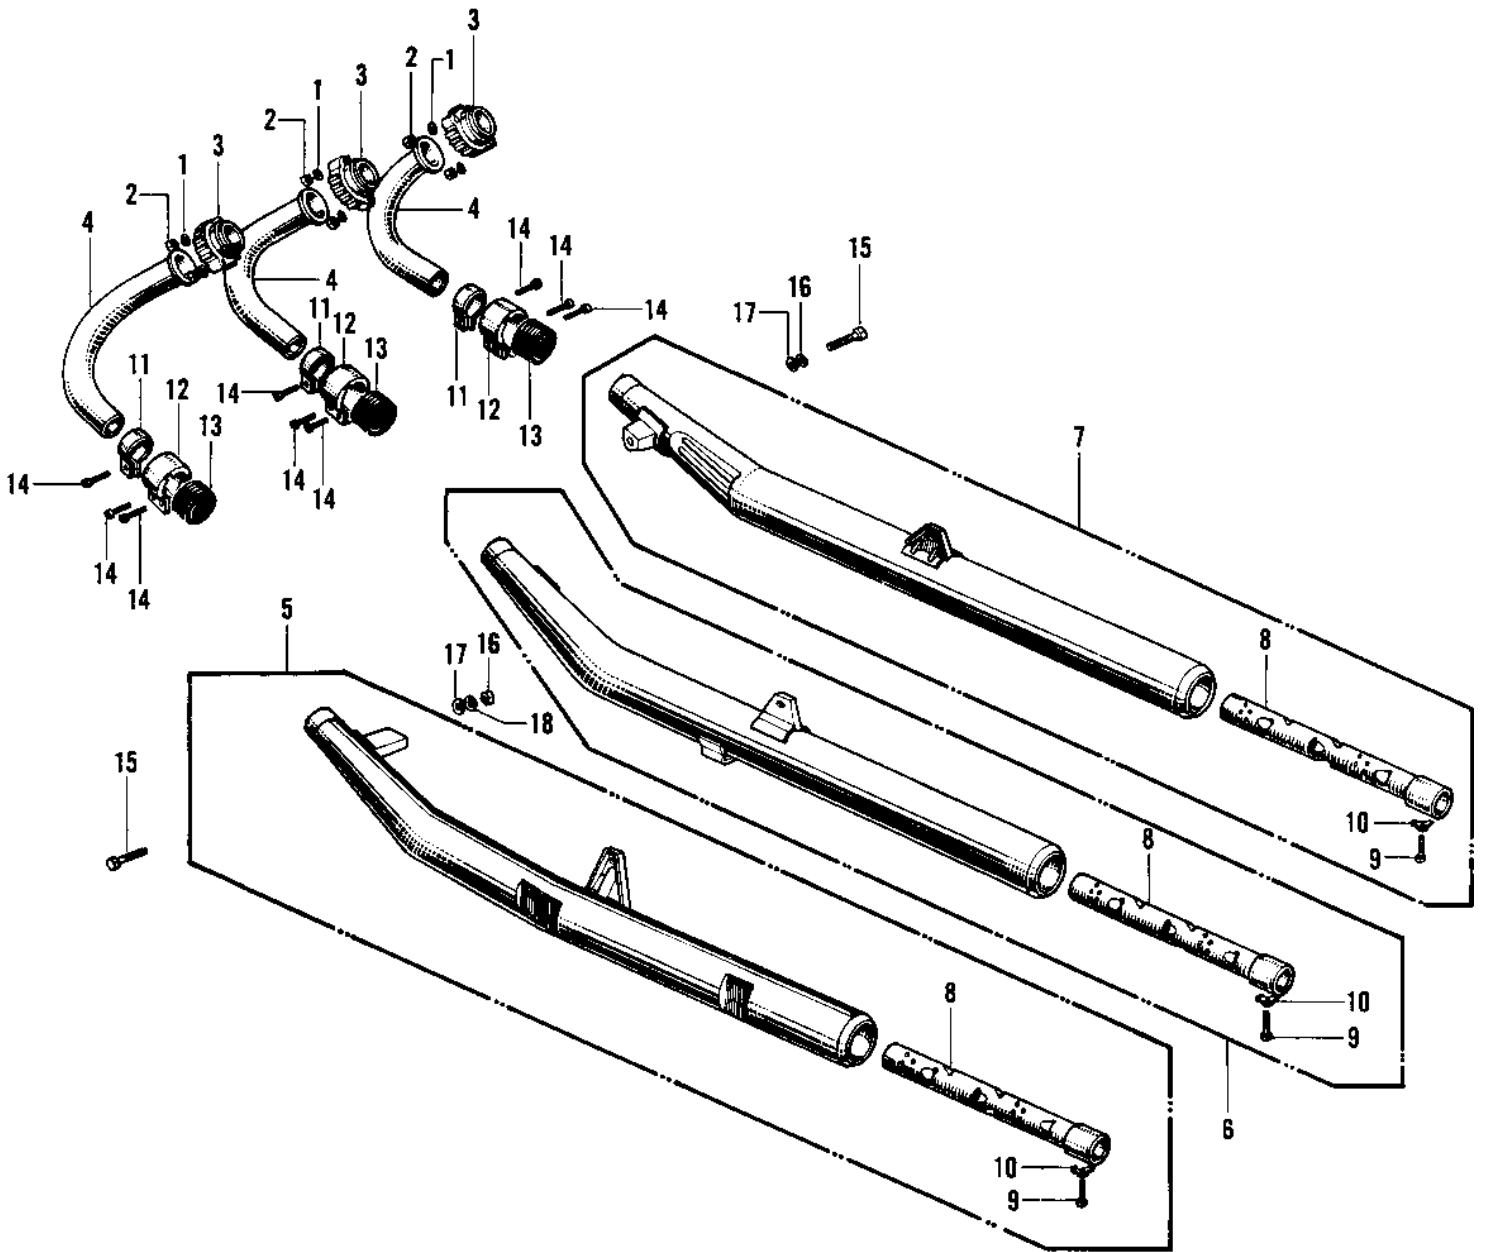

# 1975 H1-F PARTS DIAGRAM

MUFFLERS ('69-'72 H1/A/B/C)

# 1975 H1-F PARTS LIST

## MUFFLERS ('69-'72 H1/A/B/C)

ITEM NAME	PART NUMBER	QUANTITY
WASHER SPRING 6MM (Ref # 1)	461F0600	6
NUT 6MM (Ref # 2)	311B0600	6
HOLDER EXHAUST PIPE (Ref # 3)	18069-024	3
PIPE EXHAUST (Ref # 4)	18049-050	3
MUFFLER ASSY,L.H. (Ref # 5)	18001-063	1
MUFFLER ASSY,L.H. (Ref # 5)	18001-063	1
MUFFLER ASSY (Ref # 6)	18001-023	1
MUFFLER ASSY,CENTER (Ref # 6)	18001-064	1
MUFFLER ASSY (Ref # 7)	18001-024	1
MUFFLER ASSY,R.H. (Ref # 7)	18001-065	1
BAFFLE TUBE (Ref # 8)	18033-027	3
BAFFLE TUBE (Ref # 8)	18033-051	3
BOLT-UPSET,6X12 (Ref # 9)	112G0612	3
WASHER LOCK 6MM (Ref # 10)	92024-016	3
HOLDER MUFFLER CONECT (Ref # 11)	18044-007	3
HOLDER MUFFLER CONECT (Ref # 12)	18044-006	3
CONNECTOR MUFFLER (Ref # 13)	18043-010	3
SCREW PAN HEAD 6X25 (Ref # 14)	220B0625	9
BOLT,8X20 (Ref # 15)	115G0820	2
WASHER SPRING 8MM (Ref # 16)	461F0800	2
WASHER PLAIN 8MM (Ref # 17)	411B0800	2
NUT,8MM (Ref # 18)	311B0800	1