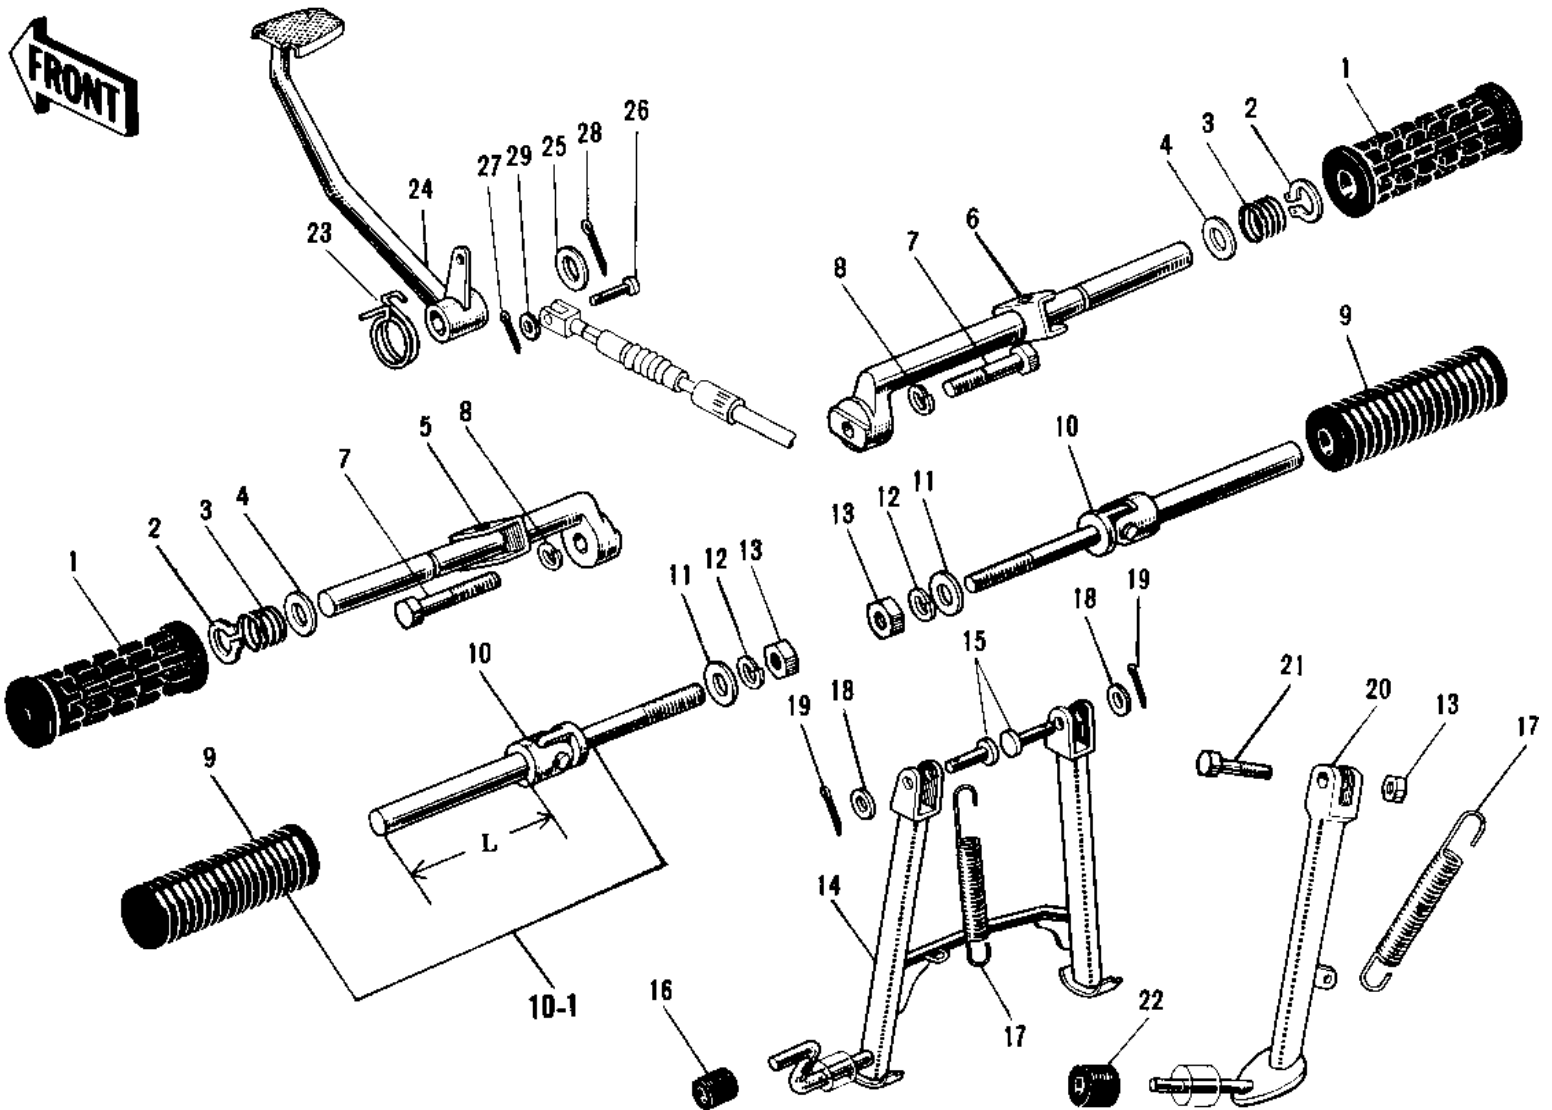

1972 H1-C PARTS DIAGRAM

FOOTRESTS/STANDS/BRAKE PEDAL ('69-'72 H1)

1972 H1-C PARTS LIST

FOOTRESTS/STANDS/BRAKE PEDAL ('69-'72 H1)

ITEM NAME	PART NUMBER	QUANTITY
RUBBER FOOTREST (Ref # 1)	92076-015	2
CIRCLIP 16MM (Ref # 2)	480J1600	2
SPRING FOOTREST PEG (Ref # 3)	34006-002	2
WASHER FOLDING PEG (Ref # 4)	92022-049	2
BAR FOOTREST L.H (Ref # 5)	34003-013	1
BAR FOOTREST R.H (Ref # 6)	34003-015	1
BOLT,HEX HEAD,12X56 (Ref # 7)	92003-165	2
WASHER SPRING 12MM (Ref # 8)	461F1200	2
RUBBER REAR FOOTREST (Ref # 9)	92076-009	2
RUBBER REAR FOOTREST (Ref # 9)	92076-008	2
BAR REAR FOOTREST (Ref # 10)	34027-012	2
FOOTREST BAR REAR (Ref # 10)	34027-013	2
BAR SET-REAR FOOTREST (Ref # 10-1)	34030-001	2
WASHER PLAIN 10MM (Ref # 11)	410B1000	2
WASHER SPRING 10MM (Ref # 12)	461F1000	2
NUT,10MM (Ref # 13)	314B1000	3
STAND-MAIN (Ref # 14)	34011-034	1
PIN JOINT (Ref # 15)	92043-041	2
DAMPER RUBB MAIN STND (Ref # 16)	92075-046	1
SPRING MAIN STAND (Ref # 17)	34023-005	2
WASHER PLAIN 12MM (Ref # 18)	410B1200	2
PIN COTTER 2.5X25 (Ref # 19)	550D2525	2
STAND-SIDE (Ref # 20)	34024-016	1
STAND-SIDE (Ref # 20)	34024-032	1
BOLT-UPSET,10X30 (Ref # 21)	112G1030	1
BOLT-SIDE STAND (Ref # 21)	92003-079	1
DAMPER RUBB SIDE STND (Ref # 22)	92075-031	1
SPRING BRAKE PEDAL (Ref # 23)	43005-011	1
PEDAL BRAKE (Ref # 24)	43001-027	1

1972 H1-C PARTS LIST

FOOTRESTS/STANDS/BRAKE PEDAL ('69-'72 H1

ITEM NAME	PART NUMBER	QUANTITY
WASHER BRAKE PEDAL (Ref # 25)	92022-085	1
PIN R BRK CABLE JOINT (Ref # 26)	92043-034	1
PIN COTTER 2.0X15 (Ref # 27)	550D2015	1
PIN COTTER 3.0X25 (Ref # 28)	550D3025	1
WASHER PLAIN 6MM (Ref # 29)	410B0600	1