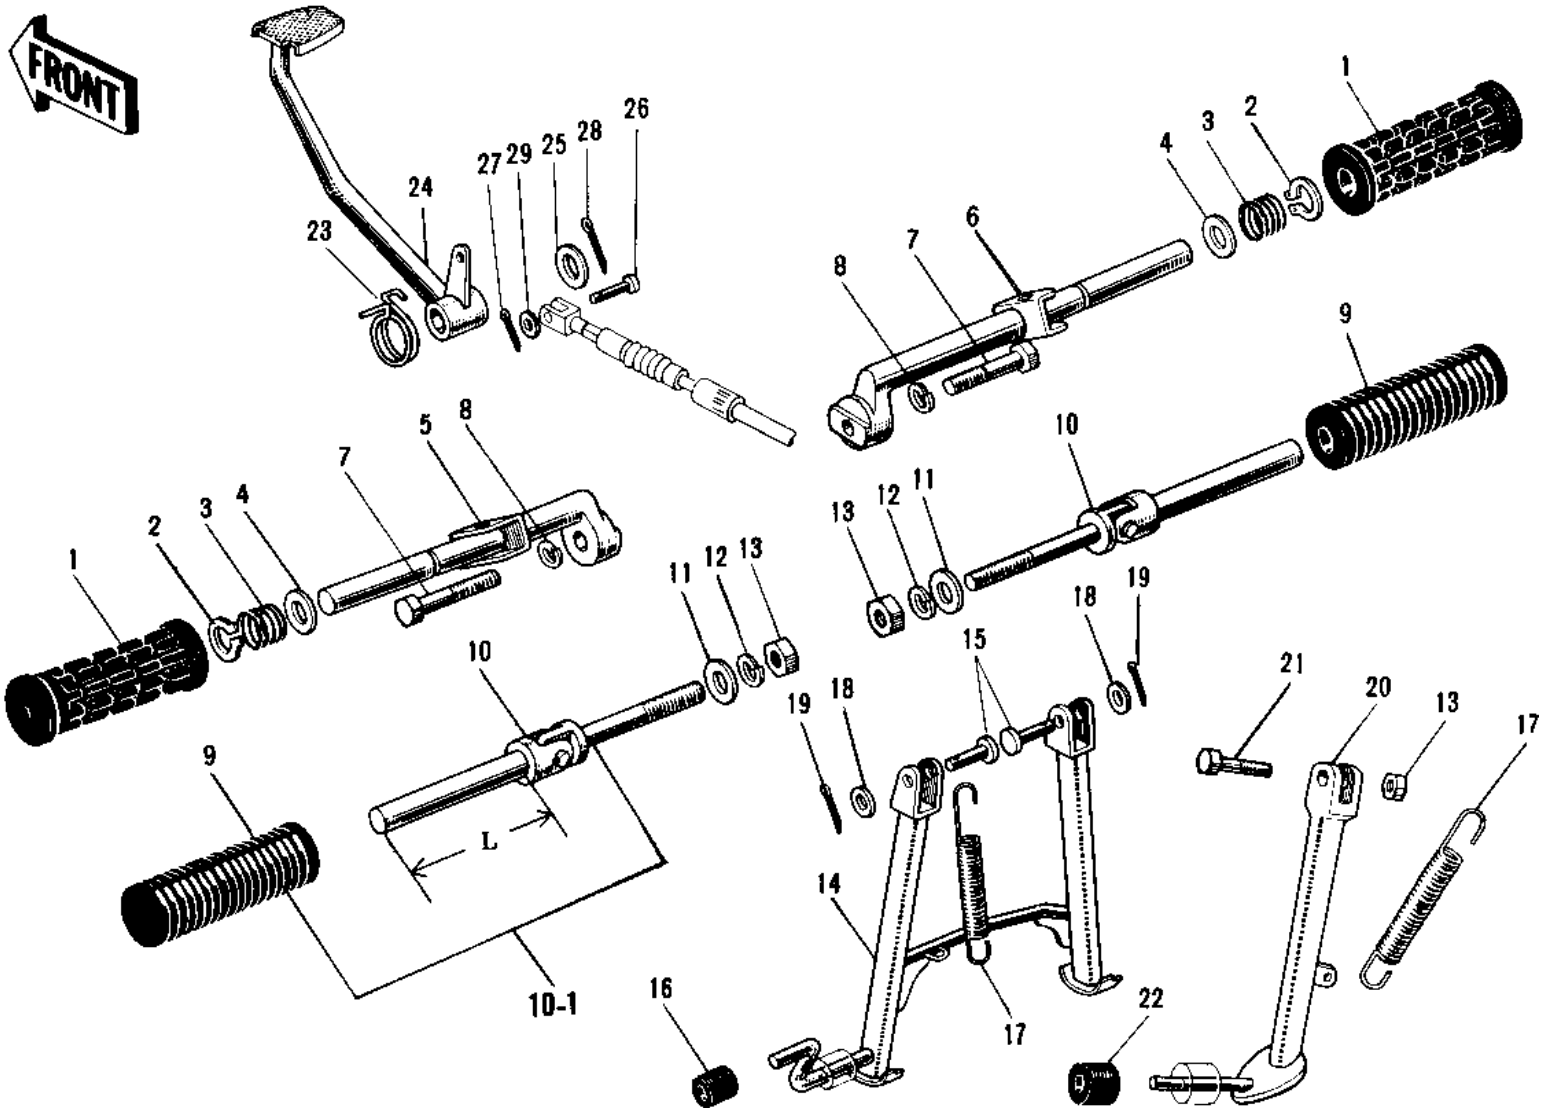

1974 H1-E PARTS DIAGRAM

FOOTRESTS/STANDS/BRAKE PEDAL ('69-'72 H1)

1974 H1-E PARTS LIST

FOOTRESTS/STANDS/BRAKE PEDAL ('69-'72 H1)

ITEM NAME	PART NUMBER	QUANTITY
RUBBER FOOTREST (Ref # 1)	92076-015	2
CIRCLIP 16MM (Ref # 2)	480J1600	2
SPRING FOOTREST PEG (Ref # 3)	34006-002	2
WASHER FOLDING PEG (Ref # 4)	92022-049	2
BAR FOOTREST L.H (Ref # 5)	34003-013	1
BAR FOOTREST R.H (Ref # 6)	34003-015	1
BOLT,HEX HEAD,12X56 (Ref # 7)	92003-165	2
WASHER SPRING 12MM (Ref # 8)	461F1200	2
RUBBER REAR FOOTREST (Ref # 9)	92076-009	2
RUBBER REAR FOOTREST (Ref # 9)	92076-008	2
BAR REAR FOOTREST (Ref # 10)	34027-012	2
FOOTREST BAR REAR (Ref # 10)	34027-013	2
BAR SET-REAR FOOTREST (Ref # 10-1)	34030-001	2
WASHER PLAIN 10MM (Ref # 11)	410B1000	2
WASHER SPRING 10MM (Ref # 12)	461F1000	2
NUT,10MM (Ref # 13)	314B1000	3
STAND-MAIN (Ref # 14)	34011-034	1
PIN JOINT (Ref # 15)	92043-041	2
DAMPER RUBB MAIN STND (Ref # 16)	92075-046	1
SPRING MAIN STAND (Ref # 17)	34023-005	2
WASHER PLAIN 12MM (Ref # 18)	410B1200	2
PIN COTTER 2.5X25 (Ref # 19)	550D2525	2
STAND-SIDE (Ref # 20)	34024-016	1
STAND-SIDE (Ref # 20)	34024-032	1
BOLT-UPSET,10X30 (Ref # 21)	112G1030	1
BOLT-SIDE STAND (Ref # 21)	92003-079	1
DAMPER RUBB SIDE STND (Ref # 22)	92075-031	1
SPRING BRAKE PEDAL (Ref # 23)	43005-011	1
PEDAL BRAKE (Ref # 24)	43001-027	1

1974 H1-E PARTS LIST

FOOTRESTS/STANDS/BRAKE PEDAL ('69-'72 H1

ITEM NAME	PART NUMBER	QUANTITY
WASHER BRAKE PEDAL (Ref # 25)	92022-085	1
PIN R BRK CABLE JOINT (Ref # 26)	92043-034	1
PIN COTTER 2.0X15 (Ref # 27)	550D2015	1
PIN COTTER 3.0X25 (Ref # 28)	550D3025	1
WASHER PLAIN 6MM (Ref # 29)	410B0600	1