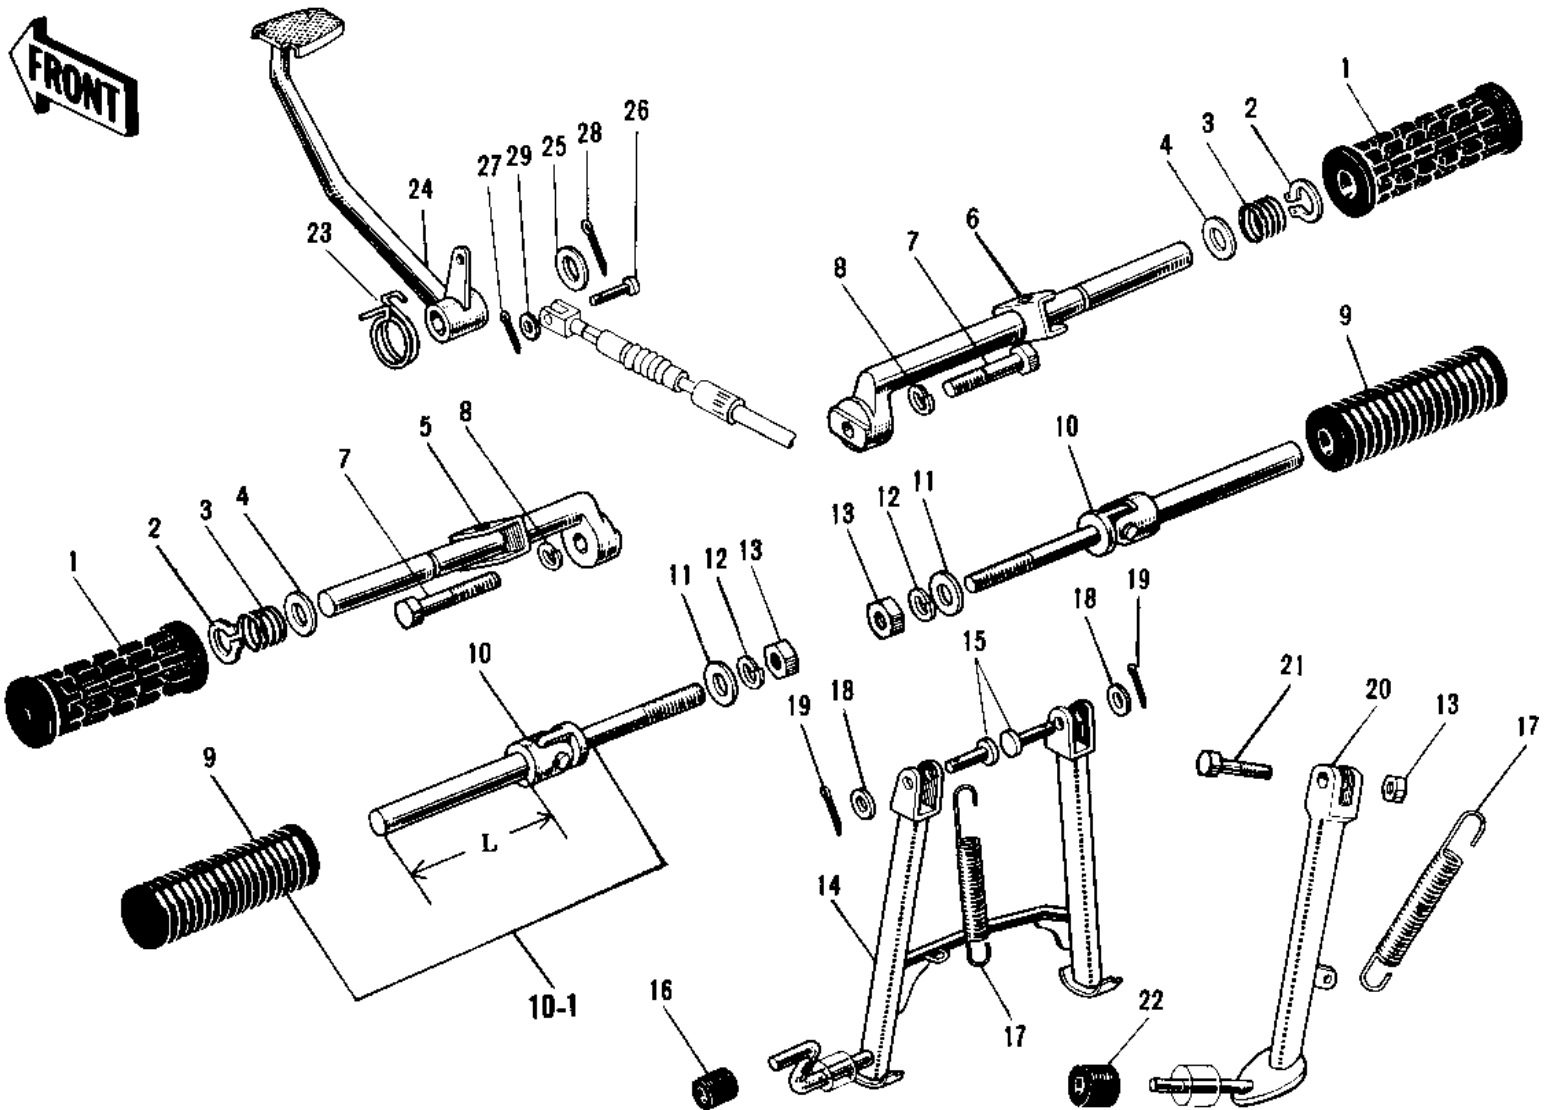

1975 H1-F PARTS DIAGRAM

FOOTRESTS/STANDS/BRAKE PEDAL ('69-'72 H1)

1975 H1-F PARTS LIST

FOOTRESTS/STANDS/BRAKE PEDAL ('69-'72 H1)

ITEM NAME	PART NUMBER	QUANTITY
RUBBER FOOTREST (Ref # 1)	92076-015	2
CIRCLIP 16MM (Ref # 2)	480J1600	2
SPRING FOOTREST PEG (Ref # 3)	34006-002	2
WASHER FOLDING PEG (Ref # 4)	92022-049	2
BAR FOOTREST L.H (Ref # 5)	34003-013	1
BAR FOOTREST R.H (Ref # 6)	34003-015	1
BOLT,HEX HEAD,12X56 (Ref # 7)	92003-165	2
WASHER SPRING 12MM (Ref # 8)	461F1200	2
RUBBER REAR FOOTREST (Ref # 9)	92076-009	2
RUBBER REAR FOOTREST (Ref # 9)	92076-008	2
BAR REAR FOOTREST (Ref # 10)	34027-012	2
FOOTREST BAR REAR (Ref # 10)	34027-013	2
BAR SET-REAR FOOTREST (Ref # 10-1)	34030-001	2
WASHER PLAIN 10MM (Ref # 11)	410B1000	2
WASHER SPRING 10MM (Ref # 12)	461F1000	2
NUT,10MM (Ref # 13)	314B1000	3
STAND-MAIN (Ref # 14)	34011-034	1
PIN JOINT (Ref # 15)	92043-041	2
DAMPER RUBB MAIN STND (Ref # 16)	92075-046	1
SPRING MAIN STAND (Ref # 17)	34023-005	2
WASHER PLAIN 12MM (Ref # 18)	410B1200	2
PIN COTTER 2.5X25 (Ref # 19)	550D2525	2
STAND-SIDE (Ref # 20)	34024-016	1
STAND-SIDE (Ref # 20)	34024-032	1
BOLT-UPSET,10X30 (Ref # 21)	112G1030	1
BOLT-SIDE STAND (Ref # 21)	92003-079	1
DAMPER RUBB SIDE STND (Ref # 22)	92075-031	1
SPRING BRAKE PEDAL (Ref # 23)	43005-011	1
PEDAL BRAKE (Ref # 24)	43001-027	1

1975 H1-F PARTS LIST

FOOTRESTS/STANDS/BRAKE PEDAL ('69-'72 H1

ITEM NAME	PART NUMBER	QUANTITY
WASHER BRAKE PEDAL (Ref # 25)	92022-085	1
PIN R BRK CABLE JOINT (Ref # 26)	92043-034	1
PIN COTTER 2.0X15 (Ref # 27)	550D2015	1
PIN COTTER 3.0X25 (Ref # 28)	550D3025	1
WASHER PLAIN 6MM (Ref # 29)	410B0600	1