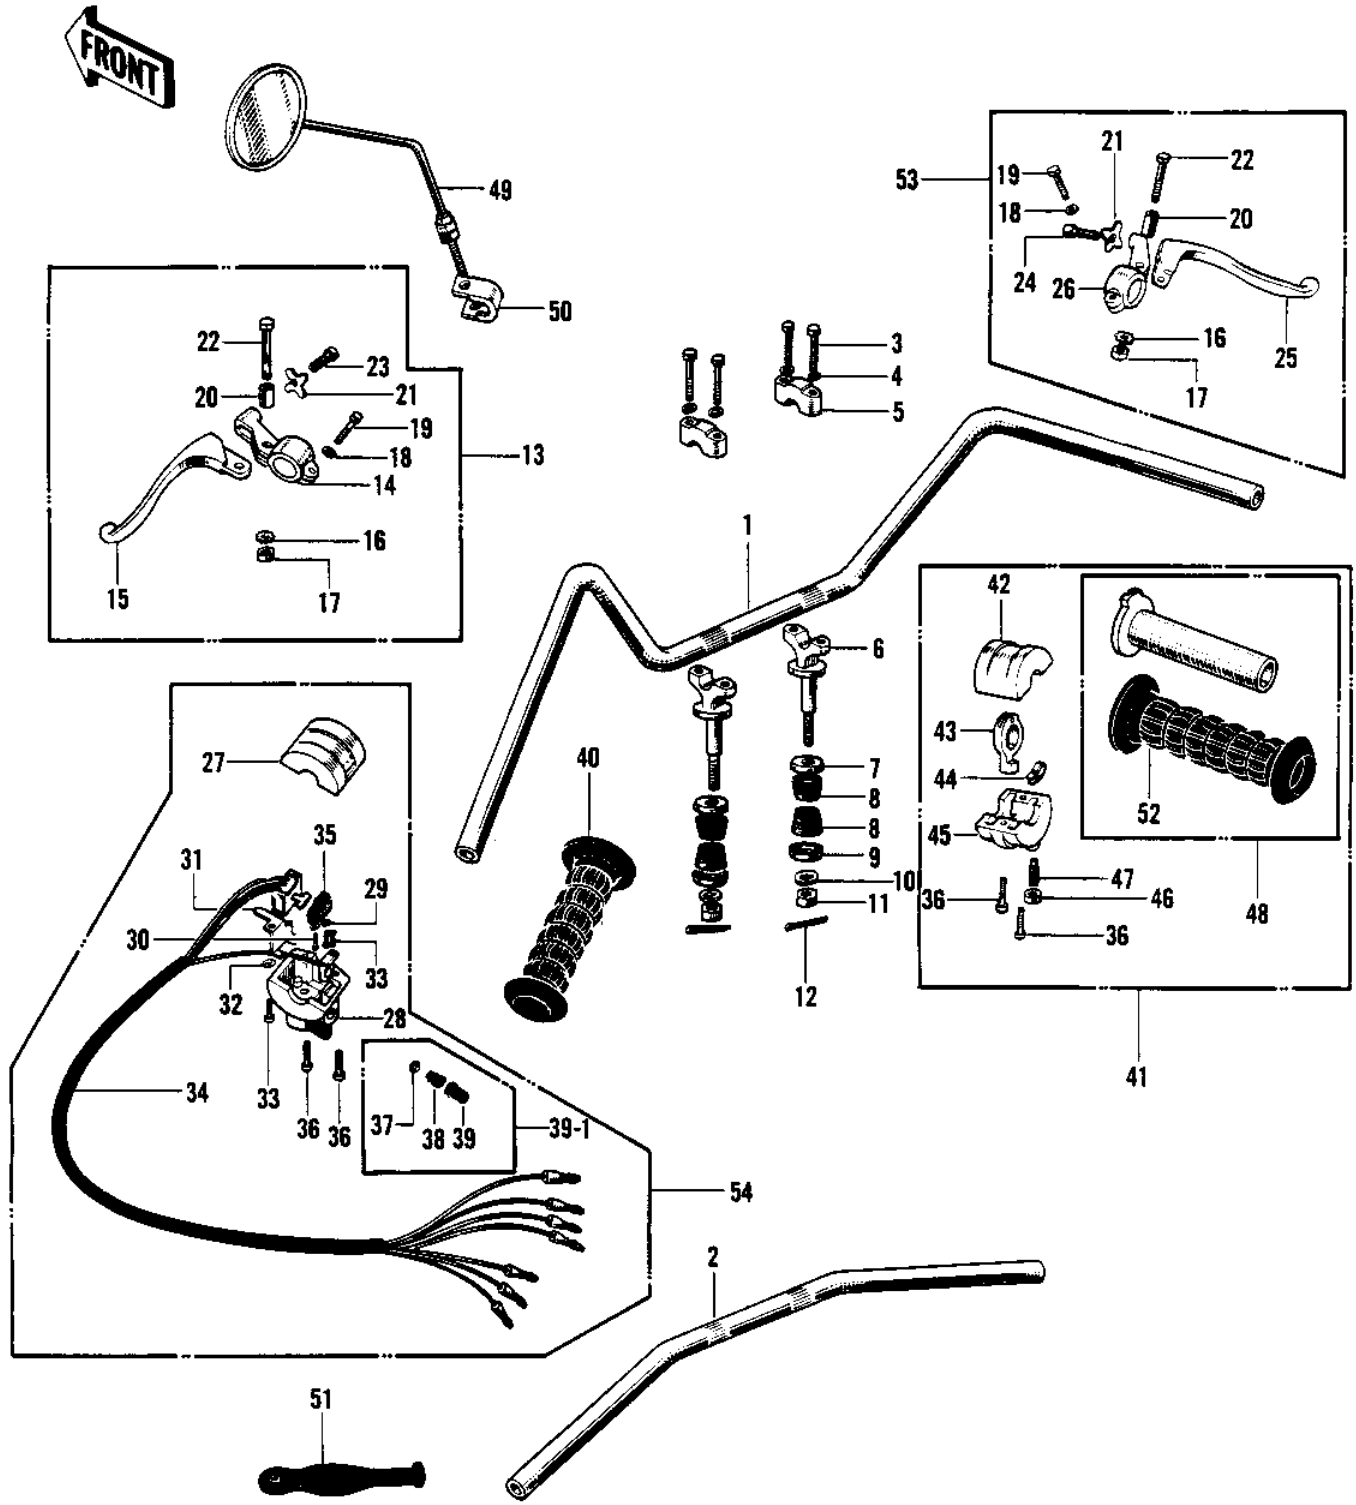

# 1969 Mach III PARTS DIAGRAM

HANDLEBAR (H1/A/C)

**(H1/A)**

## HANDLEBAR (H1/A/C)

ITEM NAME	PART NUMBER	QUANTITY
HANDLEBAR (Ref # 1)	46003-017	1
HANDLEBAR,LOW (Ref # 2)	46005-005	(1
BOLT 8X38 (Ref # 3)	92001-1405	4
BOLT 8X38 (Ref # 3)	92001-1405	4
WASHER SPRING 8MM (Ref # 4)	461F0800	4
HOLDER UPPER HANDLBAR (Ref # 5)	46012-004	2
HOLDER HANDLEBAR LOW (Ref # 6)	46012-007	2
CAP HANDLEBAR HOLDER (Ref # 7)	46016-003	2
CAP HANDLEBAR HOLDER (Ref # 7)	46016-003	2
DAMPER RUBBER HANDLE (Ref # 8)	92075-039	4
CAP HANDLEBAR HOLDER (Ref # 9)	46016-003	2
WASHER SPRING 10MM (Ref # 10)	461F1000	2
NUT,10MM (Ref # 11)	314B1000	2
PIN COTTER 2.5X20 (Ref # 12)	550D2520	2
LEVER ASSY CLUTCH (Ref # 13)	46076-010	1
HOLDER-CLUTCH LEVER (Ref # 14)	46094-007	1
LEVER CLUTCH (Ref # 15)	46092-012	1
WASHER LOCK 6MM (Ref # 16)	464H0600	2
NUT 6MM (Ref # 17)	311B0600	2
WASHER SPRING 6MM (Ref # 18)	461F0600	2
BOLT HEX HEAD 6X25 (Ref # 19)	110N0625	2
COLLAR LEVER (Ref # 20)	46059-010	2
NUT LOCK ADJUST SCREW (Ref # 21)	46056-001	2
UNAVAILABLE IN PRICE BOOK (Ref # 22)	110N0628	2
SCREW ADJUST (Ref # 23)	46055-006	1
SCREW,CABLE ADJUST (Ref # 24)	46055-009	1
LEVER FRONT BRAKE (Ref # 25)	46058-012	1
HOLDER-FR BRAKE LEVER (Ref # 26)	46060-005	1
CASE L.H UPPER (Ref # 27)	46086-012	1