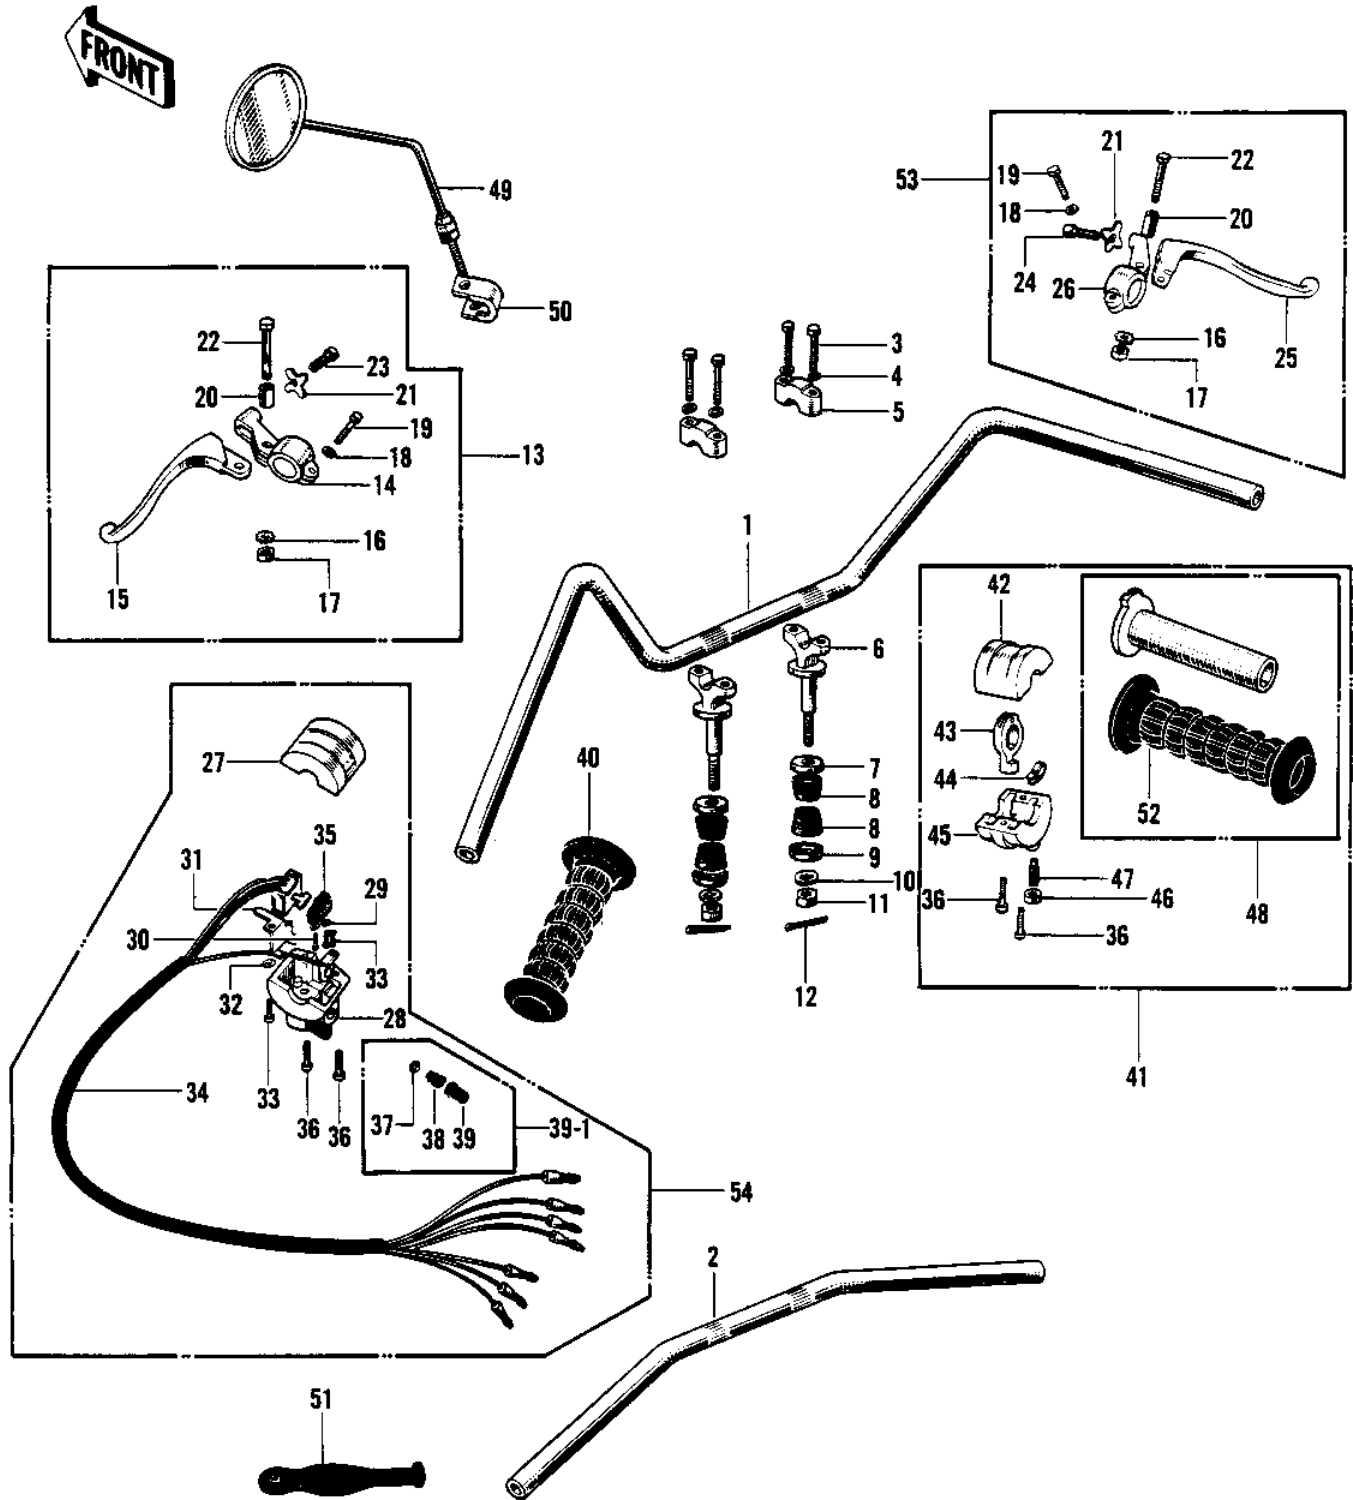

1971 H1-B PARTS DIAGRAM

HANDLEBAR (H1/A/C)

(H1/A)

1971 H1-B PARTS LIST

HANDLEBAR (H1/A/C)

ITEM NAME	PART NUMBER	QUANTITY
HANDLEBAR (Ref # 1)	46003-017	1
HANDLEBAR,LOW (Ref # 2)	46005-005	(1
BOLT 8X38 (Ref # 3)	92001-1405	4
BOLT 8X38 (Ref # 3)	92001-1405	4
WASHER SPRING 8MM (Ref # 4)	461F0800	4
HOLDER UPPER HANDLEBAR (Ref # 5)	46012-004	2
HOLDER HANDLEBAR LOW (Ref # 6)	46012-007	2
CAP HANDLEBAR HOLDER (Ref # 7)	46016-003	2
CAP HANDLEBAR HOLDER (Ref # 7)	46016-003	2
DAMPER RUBBER HANDLE (Ref # 8)	92075-039	4
CAP HANDLEBAR HOLDER (Ref # 9)	46016-003	2
WASHER SPRING 10MM (Ref # 10)	461F1000	2
NUT,10MM (Ref # 11)	314B1000	2
PIN COTTER 2.5X20 (Ref # 12)	550D2520	2
LEVER ASSY CLUTCH (Ref # 13)	46076-010	1
HOLDER-CLUTCH LEVER (Ref # 14)	46094-007	1
LEVER CLUTCH (Ref # 15)	46092-012	1
WASHER LOCK 6MM (Ref # 16)	464H0600	2
NUT 6MM (Ref # 17)	311B0600	2
WASHER SPRING 6MM (Ref # 18)	461F0600	2
BOLT HEX HEAD 6X25 (Ref # 19)	110N0625	2
COLLAR LEVER (Ref # 20)	46059-010	2
NUT LOCK ADJUST SCREW (Ref # 21)	46056-001	2
UNAVAILABLE IN PRICE BOOK (Ref # 22)	110N0628	2
SCREW ADJUST (Ref # 23)	46055-006	1
SCREW,CABLE ADJUST (Ref # 24)	46055-009	1
LEVER FRONT BRAKE (Ref # 25)	46058-012	1
HOLDER-FR BRAKE LEVER (Ref # 26)	46060-005	1
CASE L.H UPPER (Ref # 27)	46086-012	1