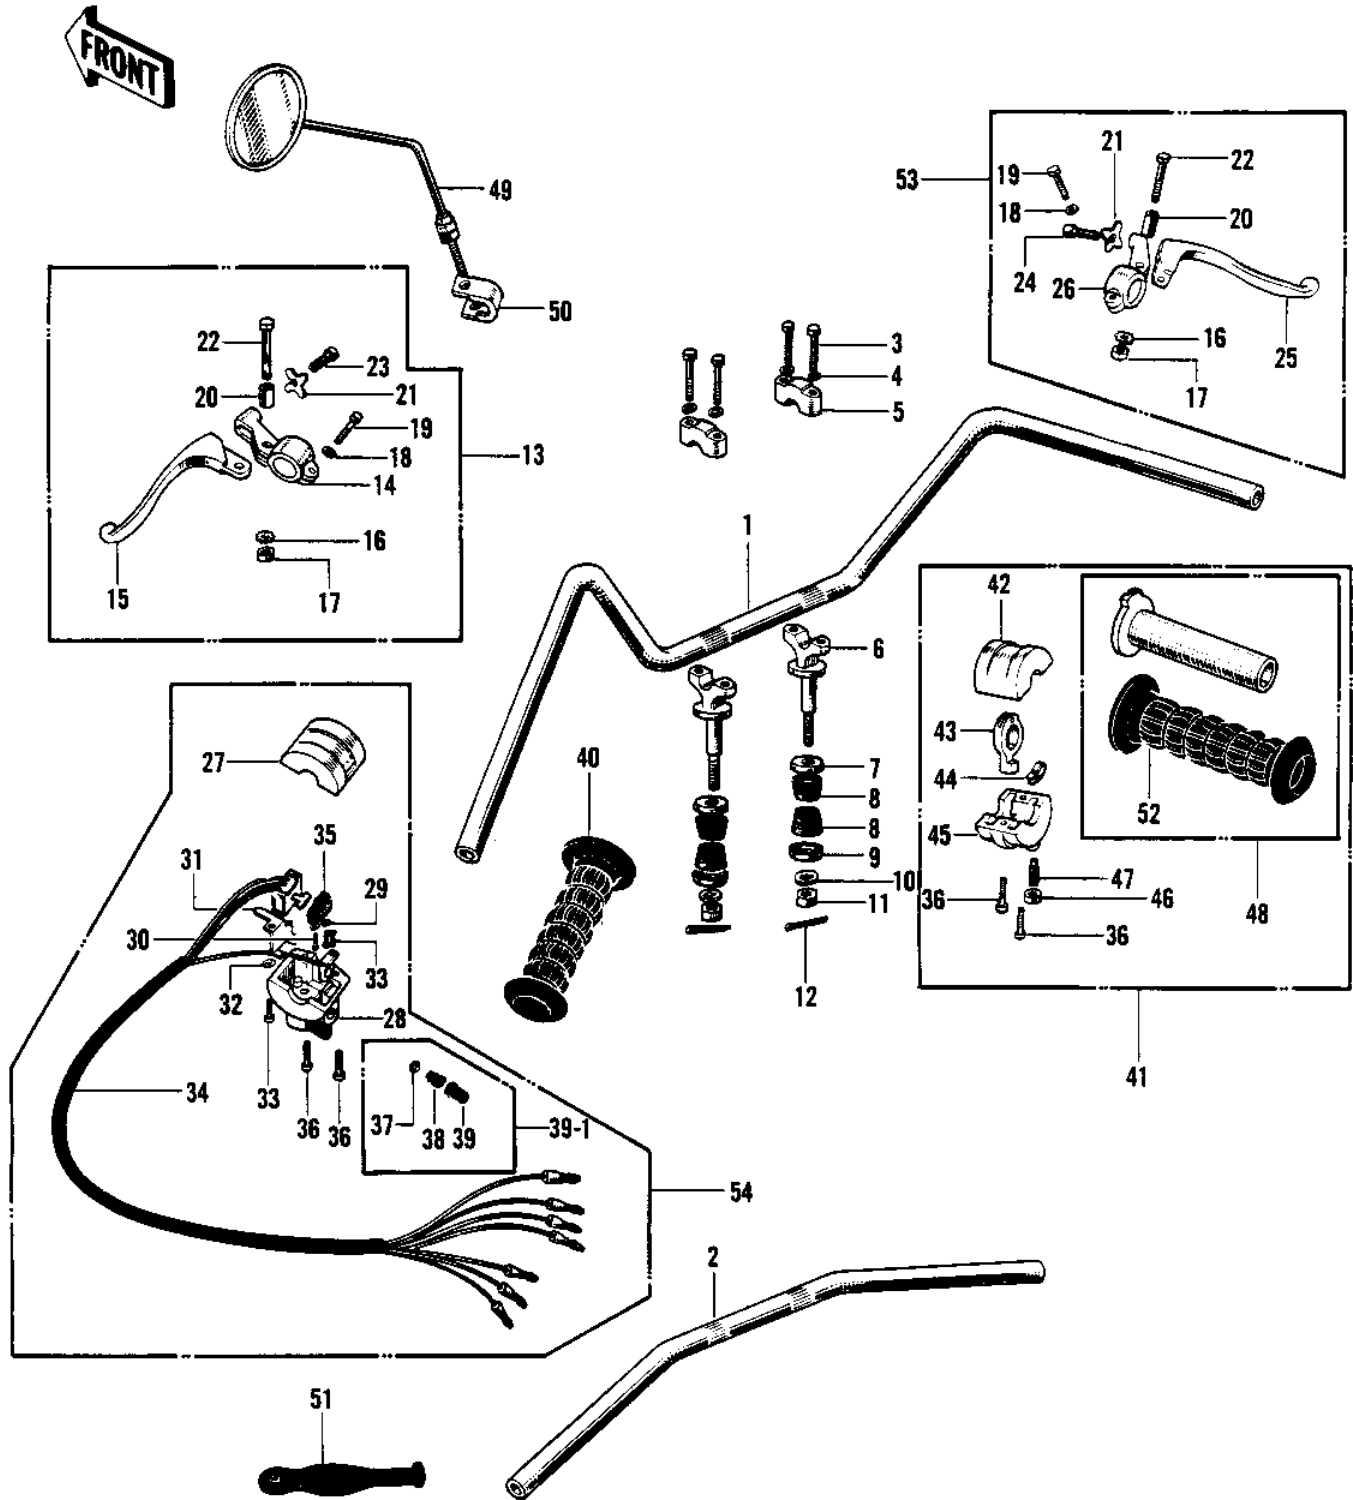

# 1973 H1-D PARTS DIAGRAM

HANDLEBAR (H1/A/C)

**(H1/A)**

### HANDLEBAR (H1/A/C)

ITEM NAME	PART NUMBER	QUANTITY
HANDLEBAR (Ref # 1)	46003-017	1
HANDLEBAR,LOW (Ref # 2)	46005-005	(1
BOLT 8X38 (Ref # 3)	92001-1405	4
BOLT 8X38 (Ref # 3)	92001-1405	4
WASHER SPRING 8MM (Ref # 4)	461F0800	4
HOLDER UPPER HANDLEBAR (Ref # 5)	46012-004	2
HOLDER HANDLEBAR LOW (Ref # 6)	46012-007	2
CAP HANDLEBAR HOLDER (Ref # 7)	46016-003	2
CAP HANDLEBAR HOLDER (Ref # 7)	46016-003	2
DAMPER RUBBER HANDLE (Ref # 8)	92075-039	4
CAP HANDLEBAR HOLDER (Ref # 9)	46016-003	2
WASHER SPRING 10MM (Ref # 10)	461F1000	2
NUT,10MM (Ref # 11)	314B1000	2
PIN COTTER 2.5X20 (Ref # 12)	550D2520	2
LEVER ASSY CLUTCH (Ref # 13)	46076-010	1
HOLDER-CLUTCH LEVER (Ref # 14)	46094-007	1
LEVER CLUTCH (Ref # 15)	46092-012	1
WASHER LOCK 6MM (Ref # 16)	464H0600	2
NUT 6MM (Ref # 17)	311B0600	2
WASHER SPRING 6MM (Ref # 18)	461F0600	2
BOLT HEX HEAD 6X25 (Ref # 19)	110N0625	2
COLLAR LEVER (Ref # 20)	46059-010	2
NUT LOCK ADJUST SCREW (Ref # 21)	46056-001	2
UNAVAILABLE IN PRICE BOOK (Ref # 22)	110N0628	2
SCREW ADJUST (Ref # 23)	46055-006	1
SCREW,CABLE ADJUST (Ref # 24)	46055-009	1
LEVER FRONT BRAKE (Ref # 25)	46058-012	1
HOLDER-FR BRAKE LEVER (Ref # 26)	46060-005	1
CASE L.H UPPER (Ref # 27)	46086-012	1