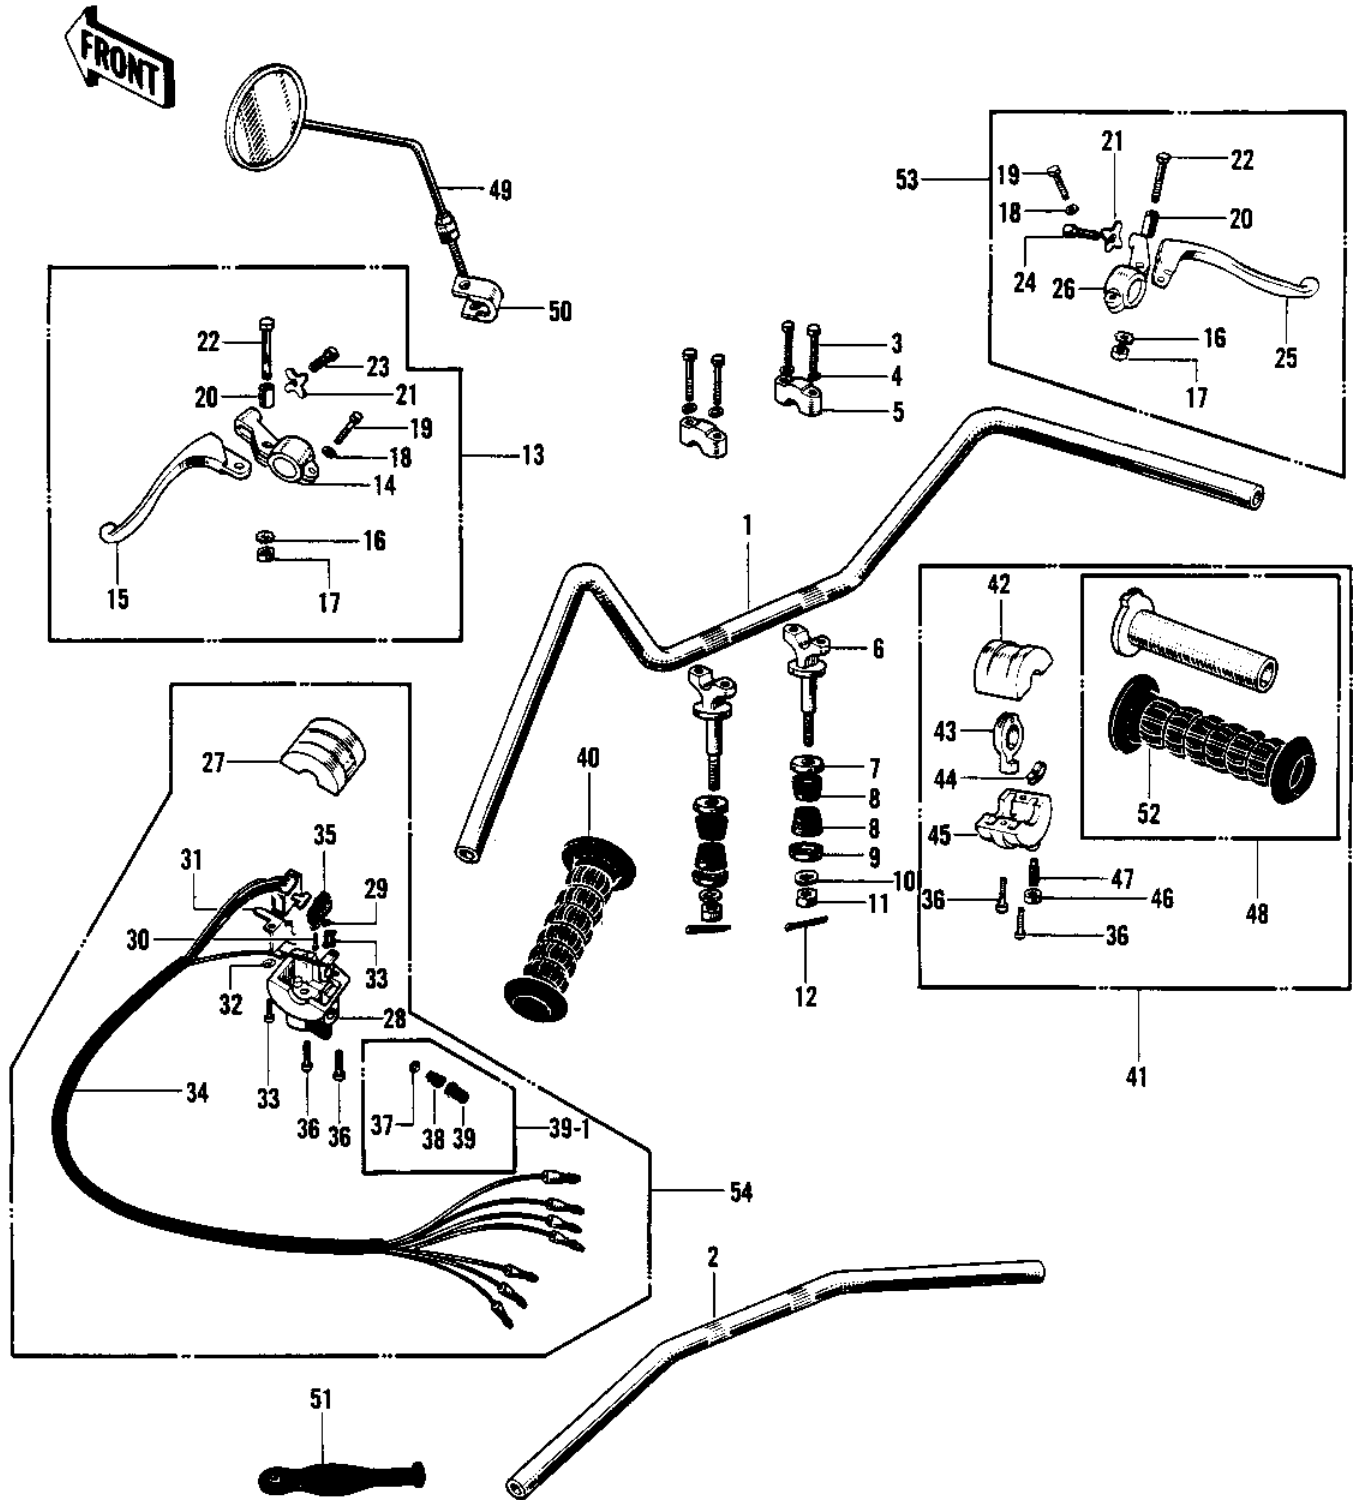

1973 H1-D PARTS DIAGRAM

HANDLEBAR (H1/A/C)

(H1/A)

1973 H1-D PARTS LIST

HANDLEBAR (H1/A/C)

ITEM NAME	PART NUMBER	QUANTITY
HANDLEBAR (Ref # 1)	46003-017	1
HANDLEBAR,LOW (Ref # 2)	46005-005	(1
BOLT 8X38 (Ref # 3)	92001-1405	4
BOLT 8X38 (Ref # 3)	92001-1405	4
WASHER SPRING 8MM (Ref # 4)	461F0800	4
HOLDER UPPER HANDLEBAR (Ref # 5)	46012-004	2
HOLDER HANDLEBAR LOW (Ref # 6)	46012-007	2
CAP HANDLEBAR HOLDER (Ref # 7)	46016-003	2
CAP HANDLEBAR HOLDER (Ref # 7)	46016-003	2
DAMPER RUBBER HANDLE (Ref # 8)	92075-039	4
CAP HANDLEBAR HOLDER (Ref # 9)	46016-003	2
WASHER SPRING 10MM (Ref # 10)	461F1000	2
NUT,10MM (Ref # 11)	314B1000	2
PIN COTTER 2.5X20 (Ref # 12)	550D2520	2
LEVER ASSY CLUTCH (Ref # 13)	46076-010	1
HOLDER-CLUTCH LEVER (Ref # 14)	46094-007	1
LEVER CLUTCH (Ref # 15)	46092-012	1
WASHER LOCK 6MM (Ref # 16)	464H0600	2
NUT 6MM (Ref # 17)	311B0600	2
WASHER SPRING 6MM (Ref # 18)	461F0600	2
BOLT HEX HEAD 6X25 (Ref # 19)	110N0625	2
COLLAR LEVER (Ref # 20)	46059-010	2
NUT LOCK ADJUST SCREW (Ref # 21)	46056-001	2
UNAVAILABLE IN PRICE BOOK (Ref # 22)	110N0628	2
SCREW ADJUST (Ref # 23)	46055-006	1
SCREW,CABLE ADJUST (Ref # 24)	46055-009	1
LEVER FRONT BRAKE (Ref # 25)	46058-012	1
HOLDER-FR BRAKE LEVER (Ref # 26)	46060-005	1
CASE L.H UPPER (Ref # 27)	46086-012	1