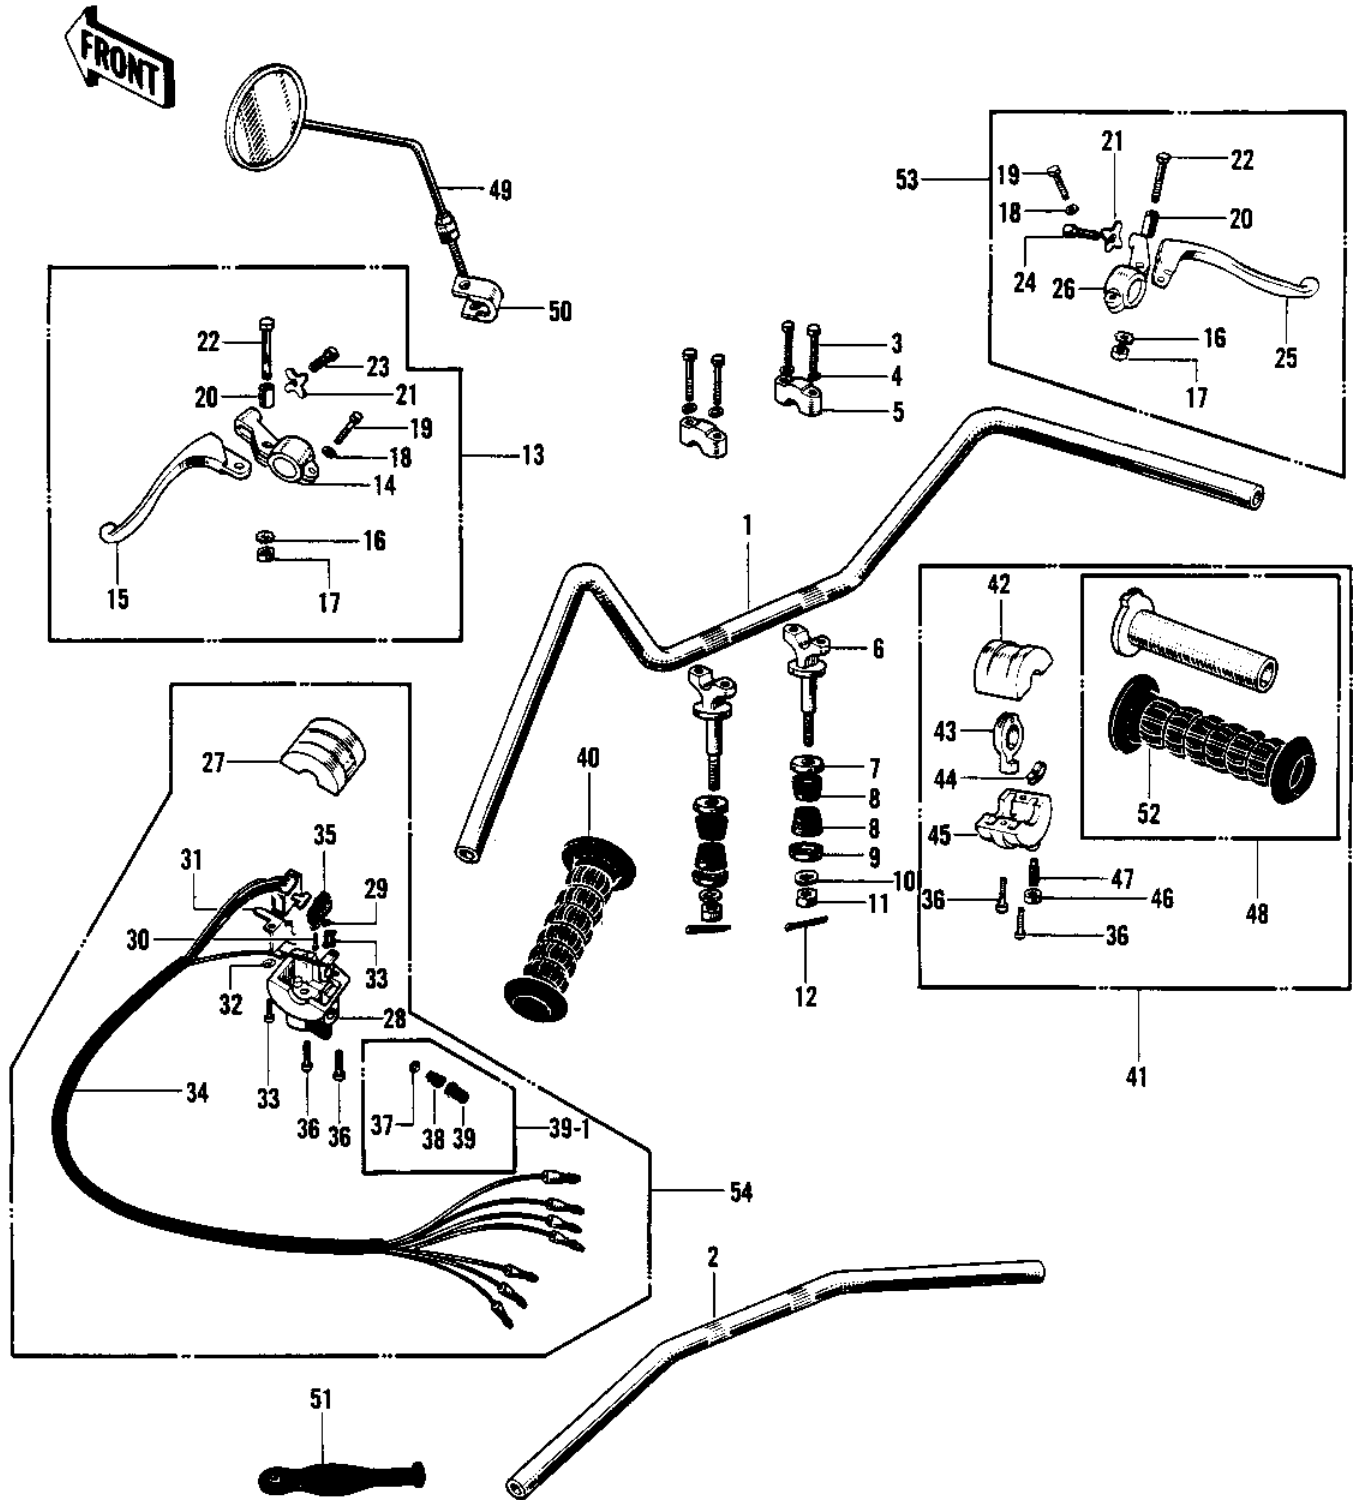

1974 H1-E PARTS DIAGRAM

HANDLEBAR (H1/A/C)

(H1/A)

1974 H1-E PARTS LIST

HANDLEBAR (H1/A/C)

ITEM NAME	PART NUMBER	QUANTITY
HANDLEBAR (Ref # 1)	46003-017	1
HANDLEBAR,LOW (Ref # 2)	46005-005	(1
BOLT 8X38 (Ref # 3)	92001-1405	4
BOLT 8X38 (Ref # 3)	92001-1405	4
WASHER SPRING 8MM (Ref # 4)	461F0800	4
HOLDER UPPER HANDLEBAR (Ref # 5)	46012-004	2
HOLDER HANDLEBAR LOW (Ref # 6)	46012-007	2
CAP HANDLEBAR HOLDER (Ref # 7)	46016-003	2
CAP HANDLEBAR HOLDER (Ref # 7)	46016-003	2
DAMPER RUBBER HANDLE (Ref # 8)	92075-039	4
CAP HANDLEBAR HOLDER (Ref # 9)	46016-003	2
WASHER SPRING 10MM (Ref # 10)	461F1000	2
NUT,10MM (Ref # 11)	314B1000	2
PIN COTTER 2.5X20 (Ref # 12)	550D2520	2
LEVER ASSY CLUTCH (Ref # 13)	46076-010	1
HOLDER-CLUTCH LEVER (Ref # 14)	46094-007	1
LEVER CLUTCH (Ref # 15)	46092-012	1
WASHER LOCK 6MM (Ref # 16)	464H0600	2
NUT 6MM (Ref # 17)	311B0600	2
WASHER SPRING 6MM (Ref # 18)	461F0600	2
BOLT HEX HEAD 6X25 (Ref # 19)	110N0625	2
COLLAR LEVER (Ref # 20)	46059-010	2
NUT LOCK ADJUST SCREW (Ref # 21)	46056-001	2
UNAVAILABLE IN PRICE BOOK (Ref # 22)	110N0628	2
SCREW ADJUST (Ref # 23)	46055-006	1
SCREW,CABLE ADJUST (Ref # 24)	46055-009	1
LEVER FRONT BRAKE (Ref # 25)	46058-012	1
HOLDER-FR BRAKE LEVER (Ref # 26)	46060-005	1
CASE L.H UPPER (Ref # 27)	46086-012	1