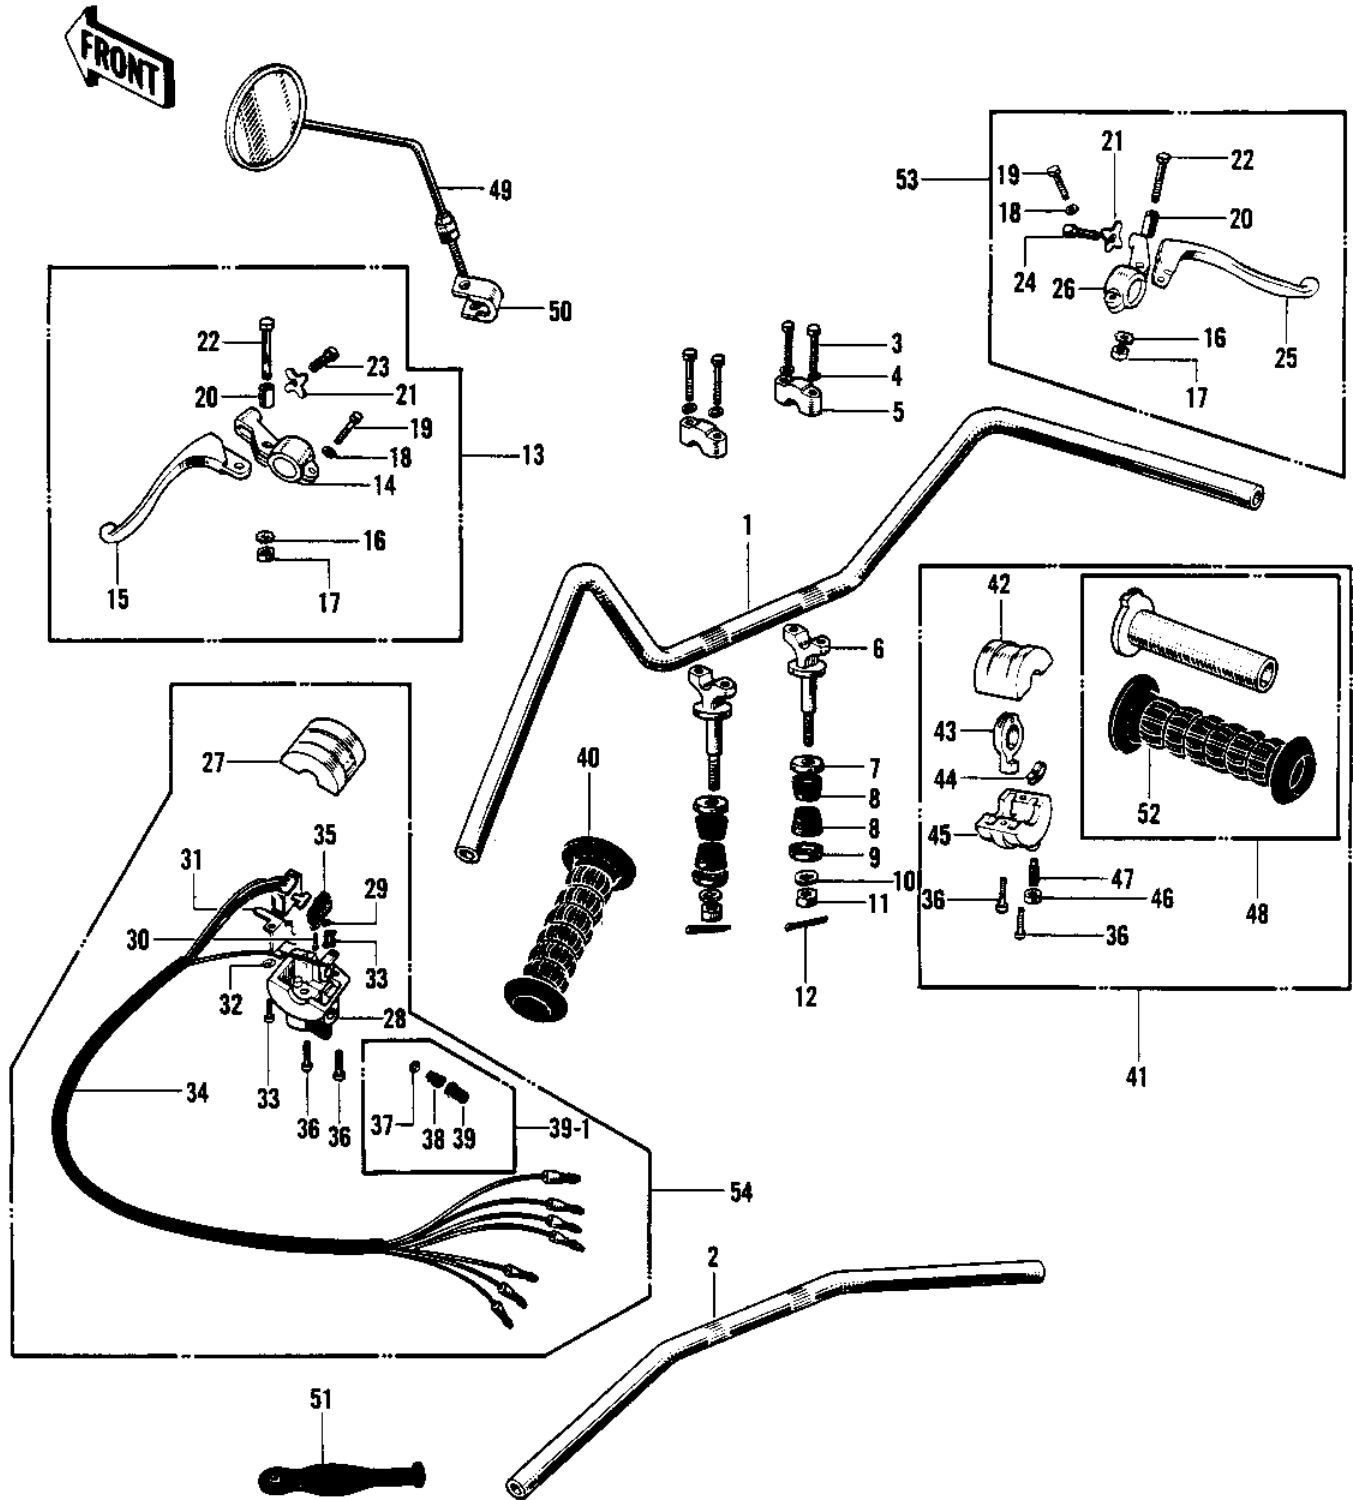

# 1975 H1-F PARTS DIAGRAM

HANDLEBAR (H1/A/C)

**(H1/A)**

## HANDLEBAR (H1/A/C)

ITEM NAME	PART NUMBER	QUANTITY
HANDLEBAR (Ref # 1)	46003-017	1
HANDLEBAR,LOW (Ref # 2)	46005-005	(1
BOLT 8X38 (Ref # 3)	92001-1405	4
BOLT 8X38 (Ref # 3)	92001-1405	4
WASHER SPRING 8MM (Ref # 4)	461F0800	4
HOLDER UPPER HANDLBAR (Ref # 5)	46012-004	2
HOLDER HANDLEBAR LOW (Ref # 6)	46012-007	2
CAP HANDLEBAR HOLDER (Ref # 7)	46016-003	2
CAP HANDLEBAR HOLDER (Ref # 7)	46016-003	2
DAMPER RUBBER HANDLE (Ref # 8)	92075-039	4
CAP HANDLEBAR HOLDER (Ref # 9)	46016-003	2
WASHER SPRING 10MM (Ref # 10)	461F1000	2
NUT,10MM (Ref # 11)	314B1000	2
PIN COTTER 2.5X20 (Ref # 12)	550D2520	2
LEVER ASSY CLUTCH (Ref # 13)	46076-010	1
HOLDER-CLUTCH LEVER (Ref # 14)	46094-007	1
LEVER CLUTCH (Ref # 15)	46092-012	1
WASHER LOCK 6MM (Ref # 16)	464H0600	2
NUT 6MM (Ref # 17)	311B0600	2
WASHER SPRING 6MM (Ref # 18)	461F0600	2
BOLT HEX HEAD 6X25 (Ref # 19)	110N0625	2
COLLAR LEVER (Ref # 20)	46059-010	2
NUT LOCK ADJUST SCREW (Ref # 21)	46056-001	2
UNAVAILABLE IN PRICE BOOK (Ref # 22)	110N0628	2
SCREW ADJUST (Ref # 23)	46055-006	1
SCREW,CABLE ADJUST (Ref # 24)	46055-009	1
LEVER FRONT BRAKE (Ref # 25)	46058-012	1
HOLDER-FR BRAKE LEVER (Ref # 26)	46060-005	1
CASE L.H UPPER (Ref # 27)	46086-012	1