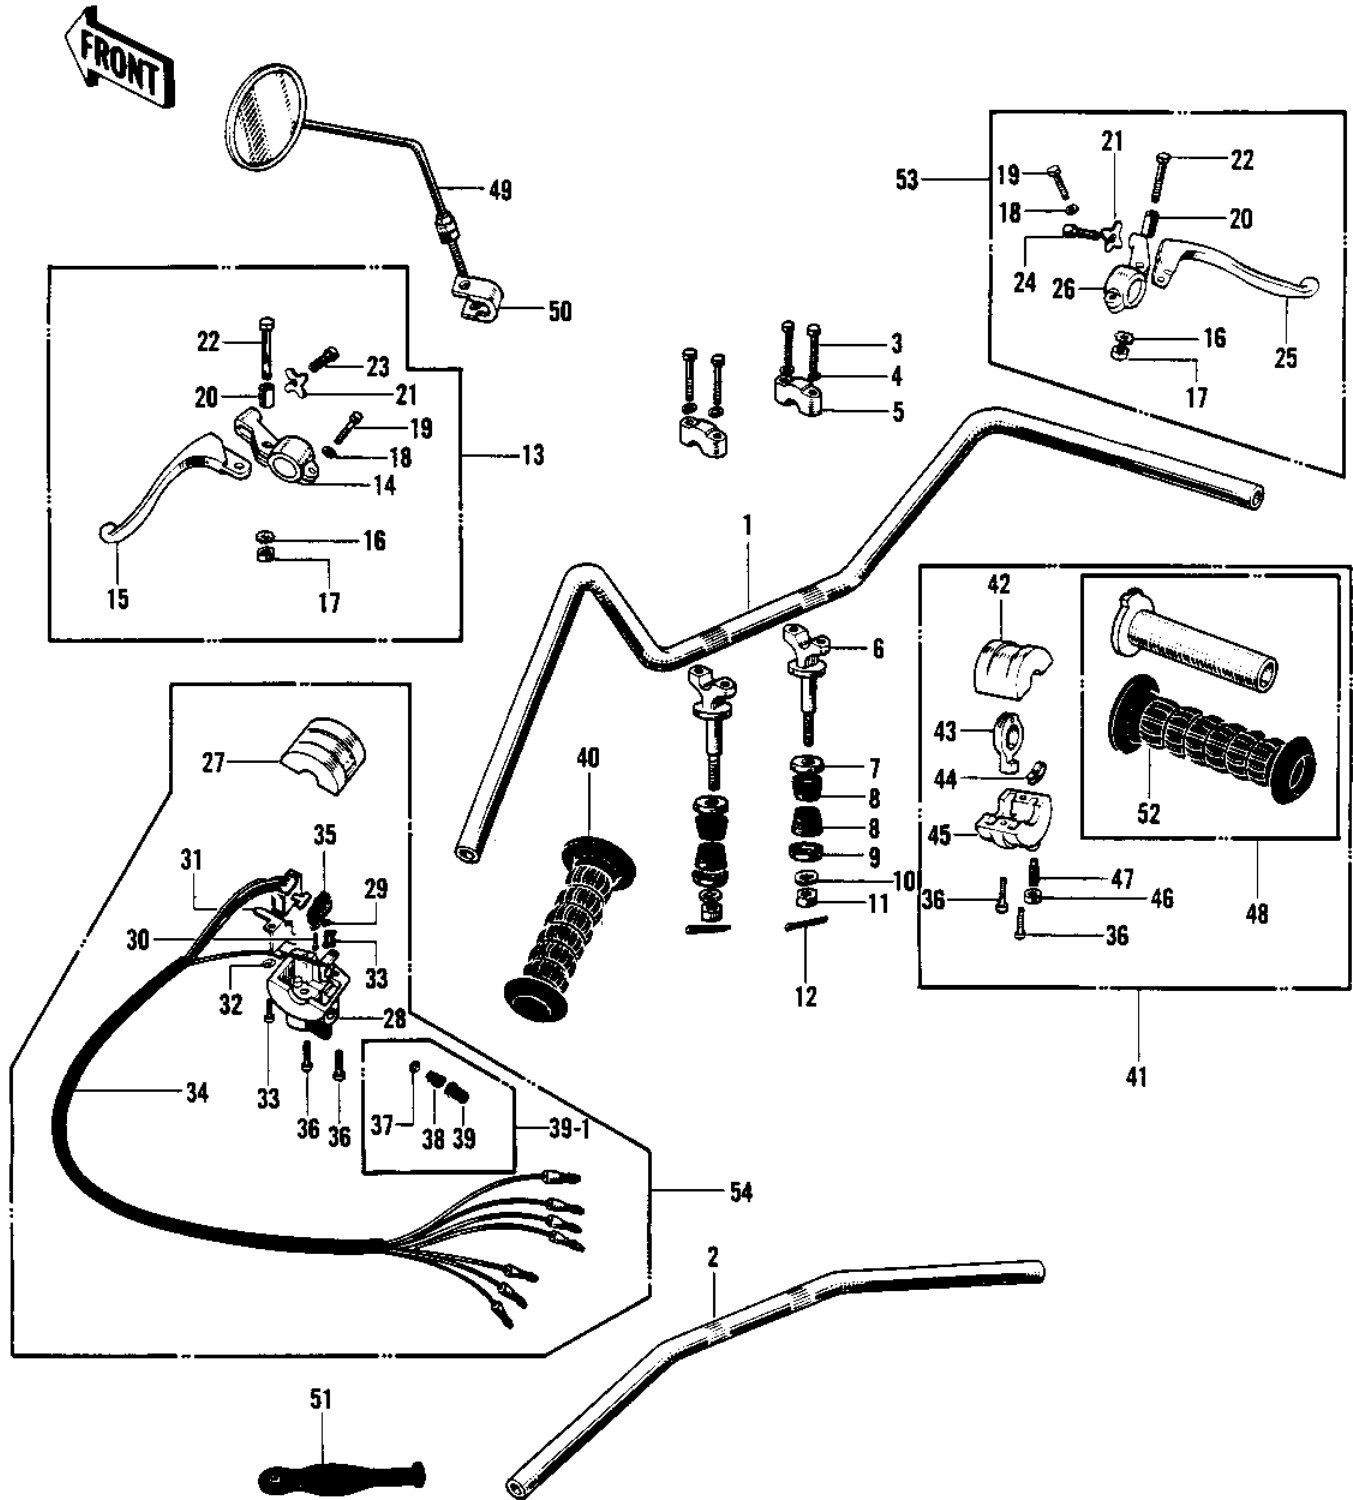

1975 H1-F PARTS DIAGRAM

HANDLEBAR (H1/A/C)

(H1/A)

1975 H1-F PARTS LIST

HANDLEBAR (H1/A/C)

ITEM NAME	PART NUMBER	QUANTITY
HANDLEBAR (Ref # 1)	46003-017	1
HANDLEBAR,LOW (Ref # 2)	46005-005	(1
BOLT 8X38 (Ref # 3)	92001-1405	4
BOLT 8X38 (Ref # 3)	92001-1405	4
WASHER SPRING 8MM (Ref # 4)	461F0800	4
HOLDER UPPER HANDLEBAR (Ref # 5)	46012-004	2
HOLDER HANDLEBAR LOW (Ref # 6)	46012-007	2
CAP HANDLEBAR HOLDER (Ref # 7)	46016-003	2
CAP HANDLEBAR HOLDER (Ref # 7)	46016-003	2
DAMPER RUBBER HANDLE (Ref # 8)	92075-039	4
CAP HANDLEBAR HOLDER (Ref # 9)	46016-003	2
WASHER SPRING 10MM (Ref # 10)	461F1000	2
NUT,10MM (Ref # 11)	314B1000	2
PIN COTTER 2.5X20 (Ref # 12)	550D2520	2
LEVER ASSY CLUTCH (Ref # 13)	46076-010	1
HOLDER-CLUTCH LEVER (Ref # 14)	46094-007	1
LEVER CLUTCH (Ref # 15)	46092-012	1
WASHER LOCK 6MM (Ref # 16)	464H0600	2
NUT 6MM (Ref # 17)	311B0600	2
WASHER SPRING 6MM (Ref # 18)	461F0600	2
BOLT HEX HEAD 6X25 (Ref # 19)	110N0625	2
COLLAR LEVER (Ref # 20)	46059-010	2
NUT LOCK ADJUST SCREW (Ref # 21)	46056-001	2
UNAVAILABLE IN PRICE BOOK (Ref # 22)	110N0628	2
SCREW ADJUST (Ref # 23)	46055-006	1
SCREW,CABLE ADJUST (Ref # 24)	46055-009	1
LEVER FRONT BRAKE (Ref # 25)	46058-012	1
HOLDER-FR BRAKE LEVER (Ref # 26)	46060-005	1
CASE L.H UPPER (Ref # 27)	46086-012	1