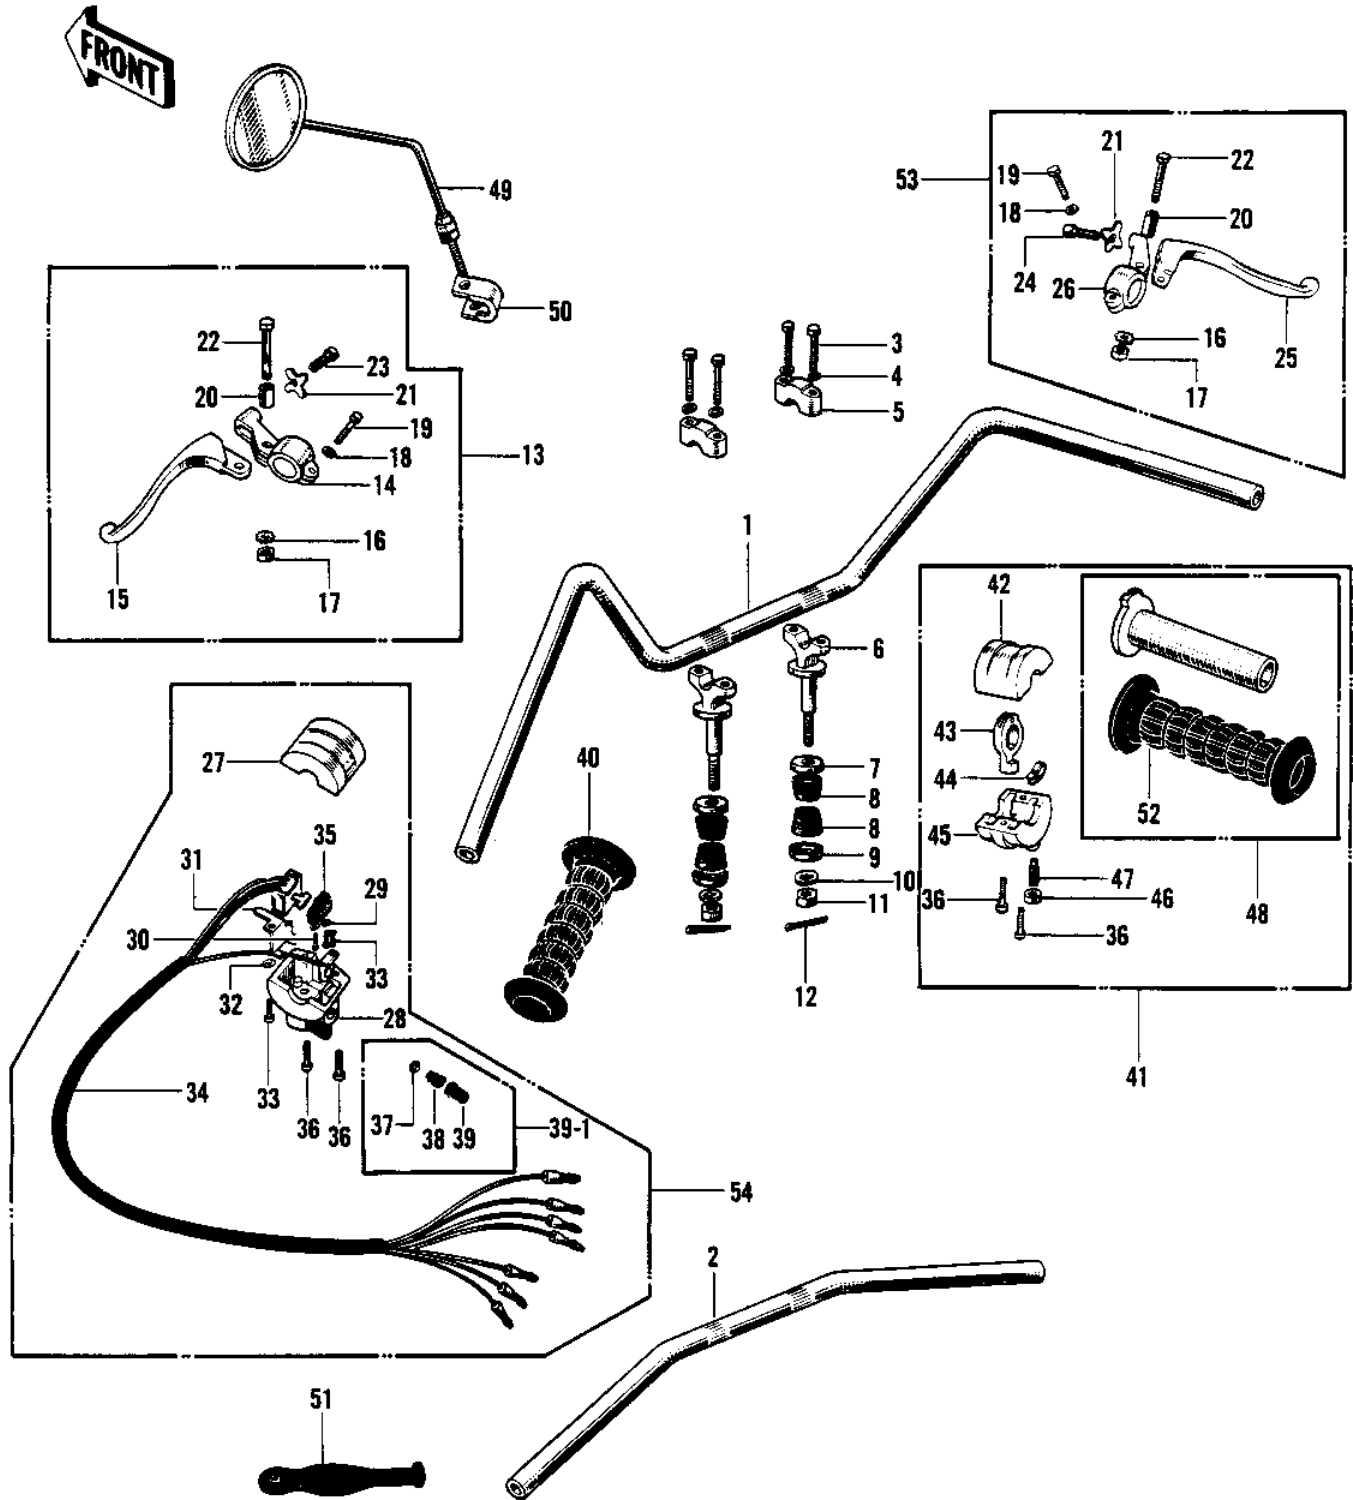

# 1976 KH500-A8 PARTS DIAGRAM

HANDLEBAR (H1/A/C)

**(H1/A)**

# 1976 KH500-A8 PARTS LIST

## HANDLEBAR (H1/A/C)

ITEM NAME	PART NUMBER	QUANTITY
HANDLEBAR (Ref # 1)	46003-017	1
HANDLEBAR,LOW (Ref # 2)	46005-005	(1
BOLT 8X38 (Ref # 3)	92001-1405	4
BOLT 8X38 (Ref # 3)	92001-1405	4
WASHER SPRING 8MM (Ref # 4)	461F0800	4
HOLDER UPPER HANDLBAR (Ref # 5)	46012-004	2
HOLDER HANDLEBAR LOW (Ref # 6)	46012-007	2
CAP HANDLEBAR HOLDER (Ref # 7)	46016-003	2
CAP HANDLEBAR HOLDER (Ref # 7)	46016-003	2
DAMPER RUBBER HANDLE (Ref # 8)	92075-039	4
CAP HANDLEBAR HOLDER (Ref # 9)	46016-003	2
WASHER SPRING 10MM (Ref # 10)	461F1000	2
NUT,10MM (Ref # 11)	314B1000	2
PIN COTTER 2.5X20 (Ref # 12)	550D2520	2
LEVER ASSY CLUTCH (Ref # 13)	46076-010	1
HOLDER-CLUTCH LEVER (Ref # 14)	46094-007	1
LEVER CLUTCH (Ref # 15)	46092-012	1
WASHER LOCK 6MM (Ref # 16)	464H0600	2
NUT 6MM (Ref # 17)	311B0600	2
WASHER SPRING 6MM (Ref # 18)	461F0600	2
BOLT HEX HEAD 6X25 (Ref # 19)	110N0625	2
COLLAR LEVER (Ref # 20)	46059-010	2
NUT LOCK ADJUST SCREW (Ref # 21)	46056-001	2
UNAVAILABLE IN PRICE BOOK (Ref # 22)	110N0628	2
SCREW ADJUST (Ref # 23)	46055-006	1
SCREW,CABLE ADJUST (Ref # 24)	46055-009	1
LEVER FRONT BRAKE (Ref # 25)	46058-012	1
HOLDER-FR BRAKE LEVER (Ref # 26)	46060-005	1
CASE L.H UPPER (Ref # 27)	46086-012	1