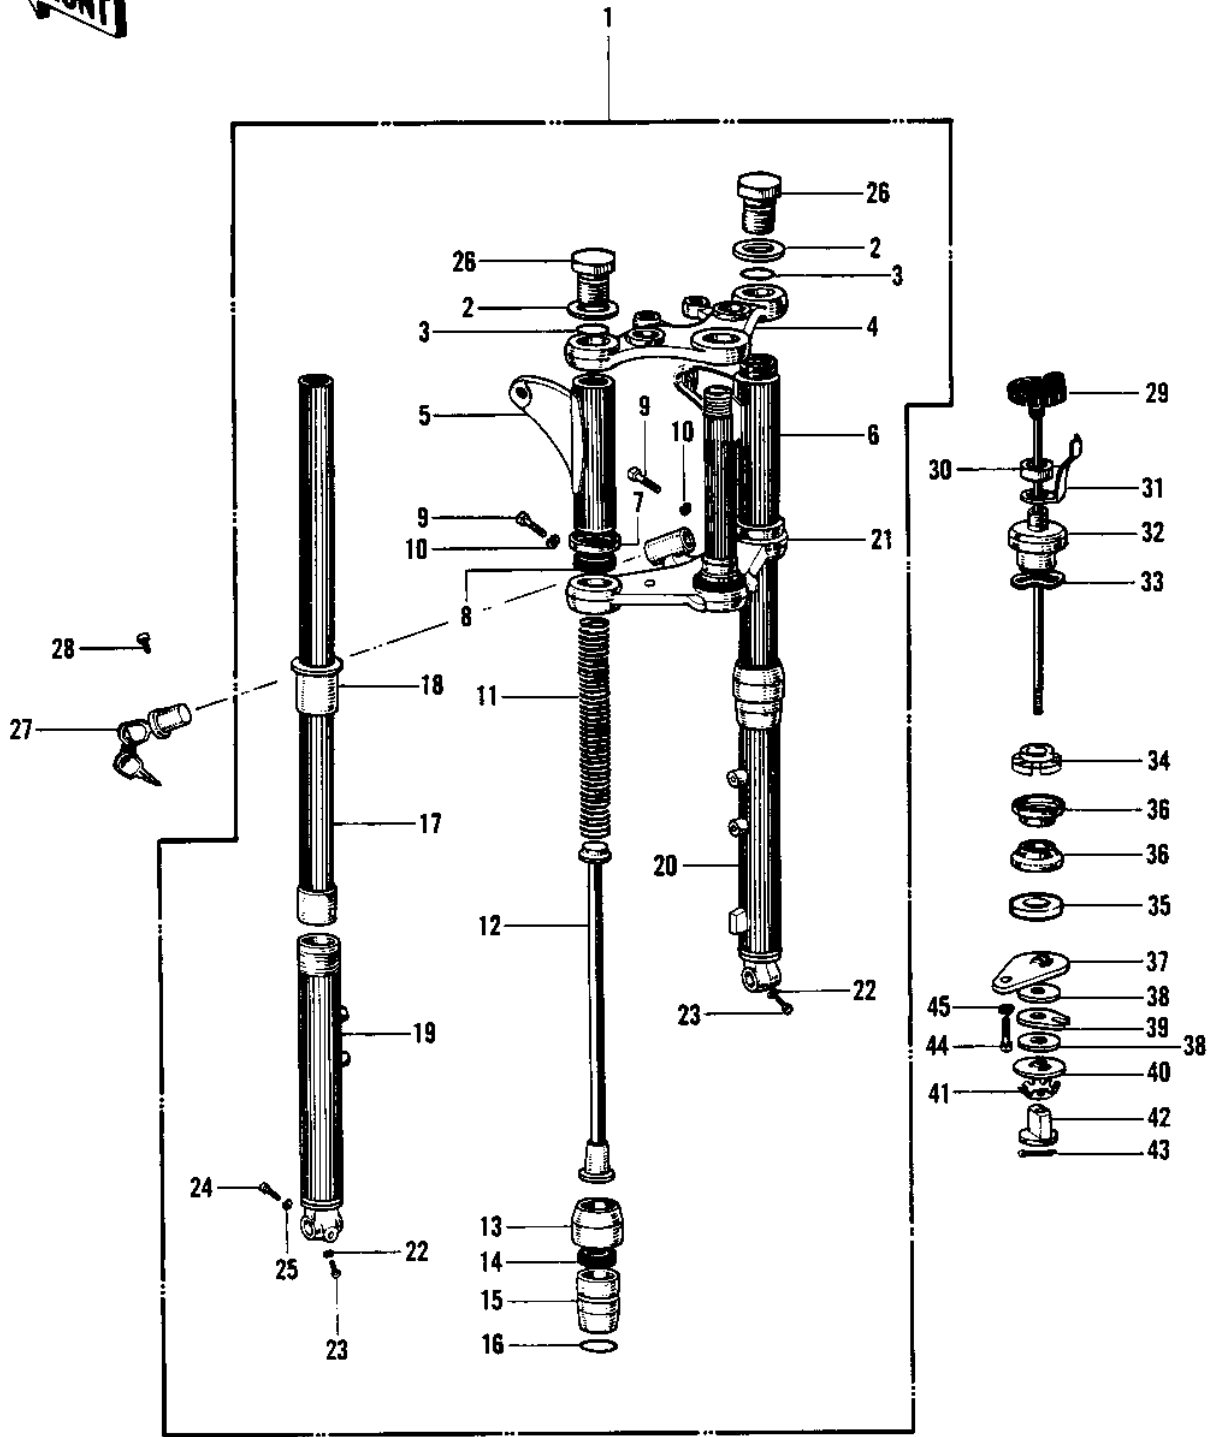

1975 H1-F PARTS DIAGRAM

FRONT FORK (H1/A/C)

(H1/A)