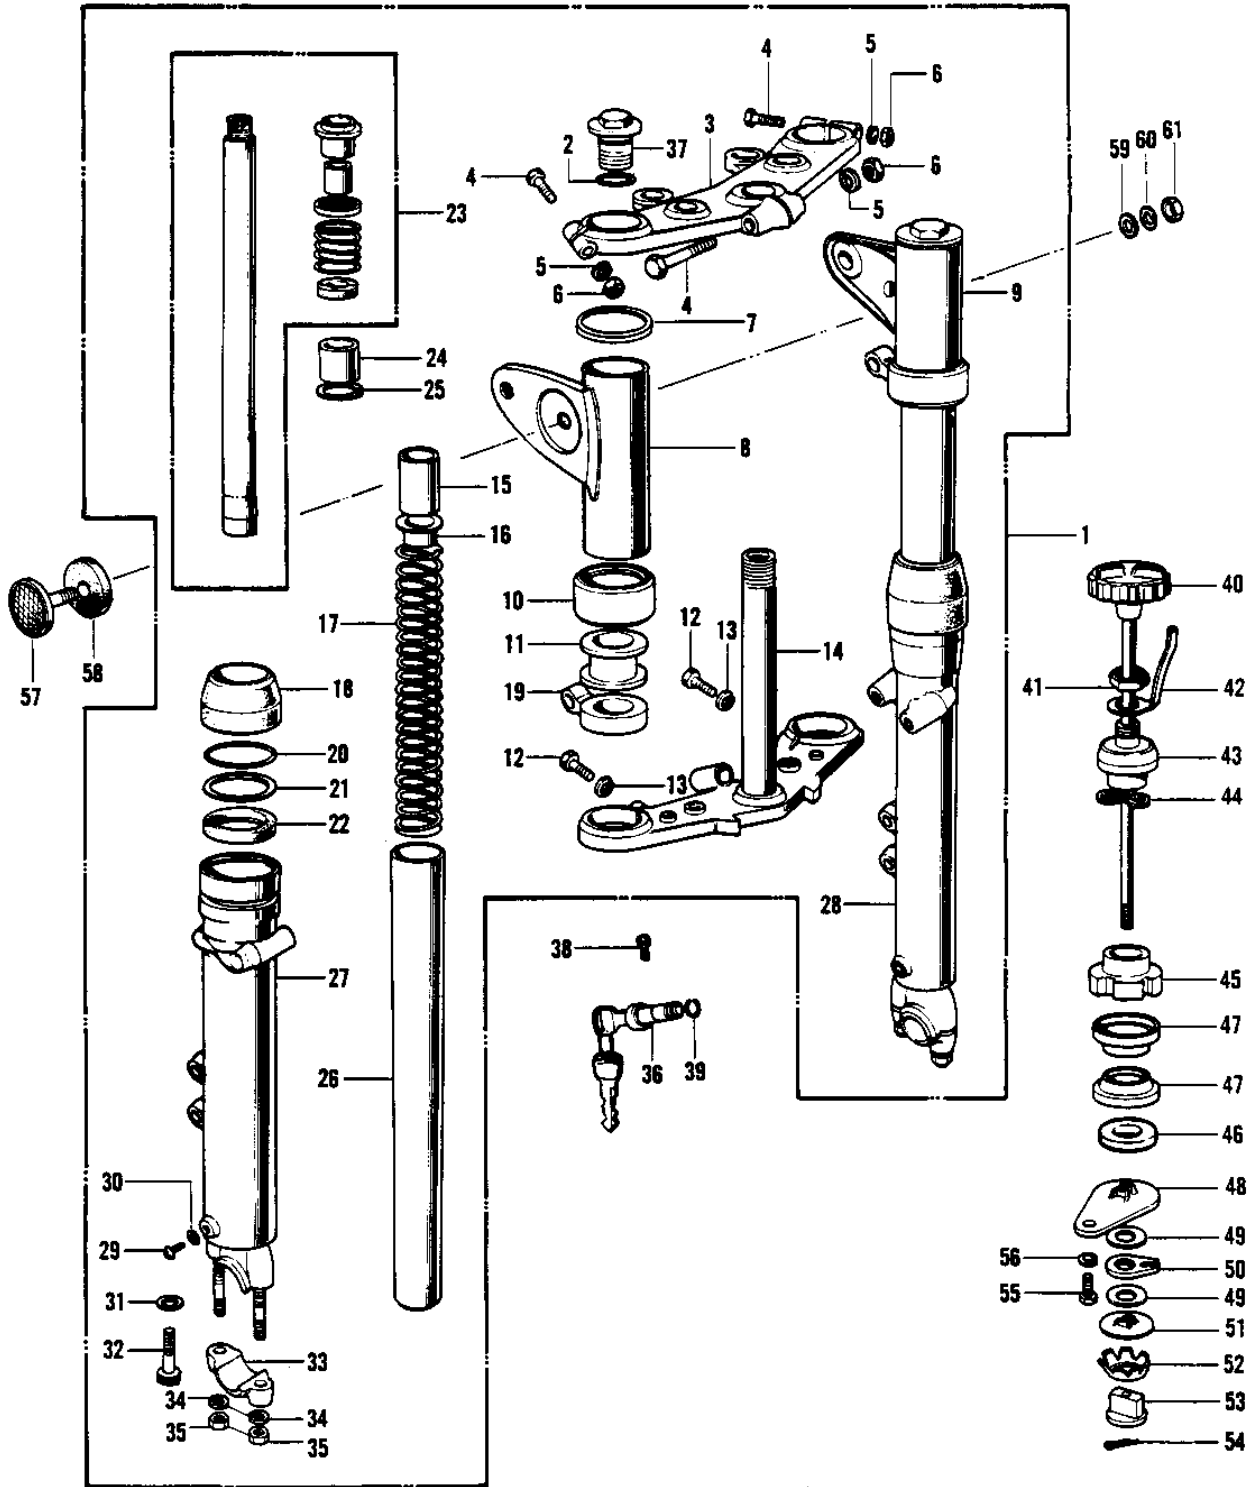

1973 H1-D PARTS DIAGRAM

FRONT FORK (H1-B)

1973 H1-D PARTS LIST

FRONT FORK (H1-B)

ITEM NAME	PART NUMBER	QUANTITY
FORK-FRONT (Ref # 1)	44001-087	1
'O' RING FORK TOP (Ref # 2)	44046-015	2
HEAD-STEERING STEM (Ref # 3)	44039-040	1
BOLT-HEX HEAD,8X55 (Ref # 4)	44041-038	3
WASHER SPRING 8MM (Ref # 5)	461F0800	3
NUT,8M/M (Ref # 6)	311N0800	3
WASHER-FORK COVER (Ref # 7)	44032-008	2
COVER,L.H,FORK,F.BLCK (Ref # 8)	44033-043-21	1
COVER,R.H FORK,F.BLK (Ref # 9)	44034-042-21	1
GUIDE-FORK COVER (Ref # 10)	44064-002	2
GASKET-FORK COVER (Ref # 11)	44045-035	2
BOLT-HEX HEAD,12X36 (Ref # 12)	113B1236A	2
WASHER SPRING 12MM (Ref # 13)	461F1200	2
STEM-STEERING (Ref # 14)	44037-041	1
SPACER-FORK SPRING (Ref # 15)	44028-023	2
GUIDE-FORK SPRING (Ref # 16)	44029-019	2
SPRING-FORK (Ref # 17)	44026-031	2
DUST SHIELD-FORK (Ref # 18)	44010-021	2
DUST SHIELD-FORK (Ref # 18)	44010-021	2
BRACKET-TURN SIG LAMP (Ref # 19)	23051-031	2
CIRCLIP-OIL SEAL FIT (Ref # 20)	44044-012	2
WASHER-OIL SEAL FIT (Ref # 21)	44043-044	2
SEAL-OIL,FORK OUTER P (Ref # 22)	92049-1216	2
CYLINDER-FORK (Ref # 23)	44022-007	2
CYLINDER-FORK (Ref # 23)	44023-006	2
PISTON FORK (Ref # 24)	44018-003	2
PISTON,FORK (Ref # 24)	44018-009	2
CIRCLIP FORK PISTON (Ref # 25)	44044-008	2
CIRCLIP,FORK PISTON (Ref # 25)	44044-019	2

1973 H1-D PARTS LIST

FRONT FORK (H1-B)

ITEM NAME	PART NUMBER	QUANTITY
BOLT SMALL (Ref # 55)	114G0812	1
WASHER SPRING 8MM (Ref # 56)	461F0800	1
REFLECTOR-REFLEX,FRNT (Ref # 57)	28012-006	2
DAMPER RUBBER-REFLCTR (Ref # 58)	92094-009	2
WASHER PLAIN 5MM (Ref # 59)	411B0500	2
WASHER SPRING 5MM (Ref # 60)	461F0500	2
NUT,5MM (Ref # 61)	311B0500	2