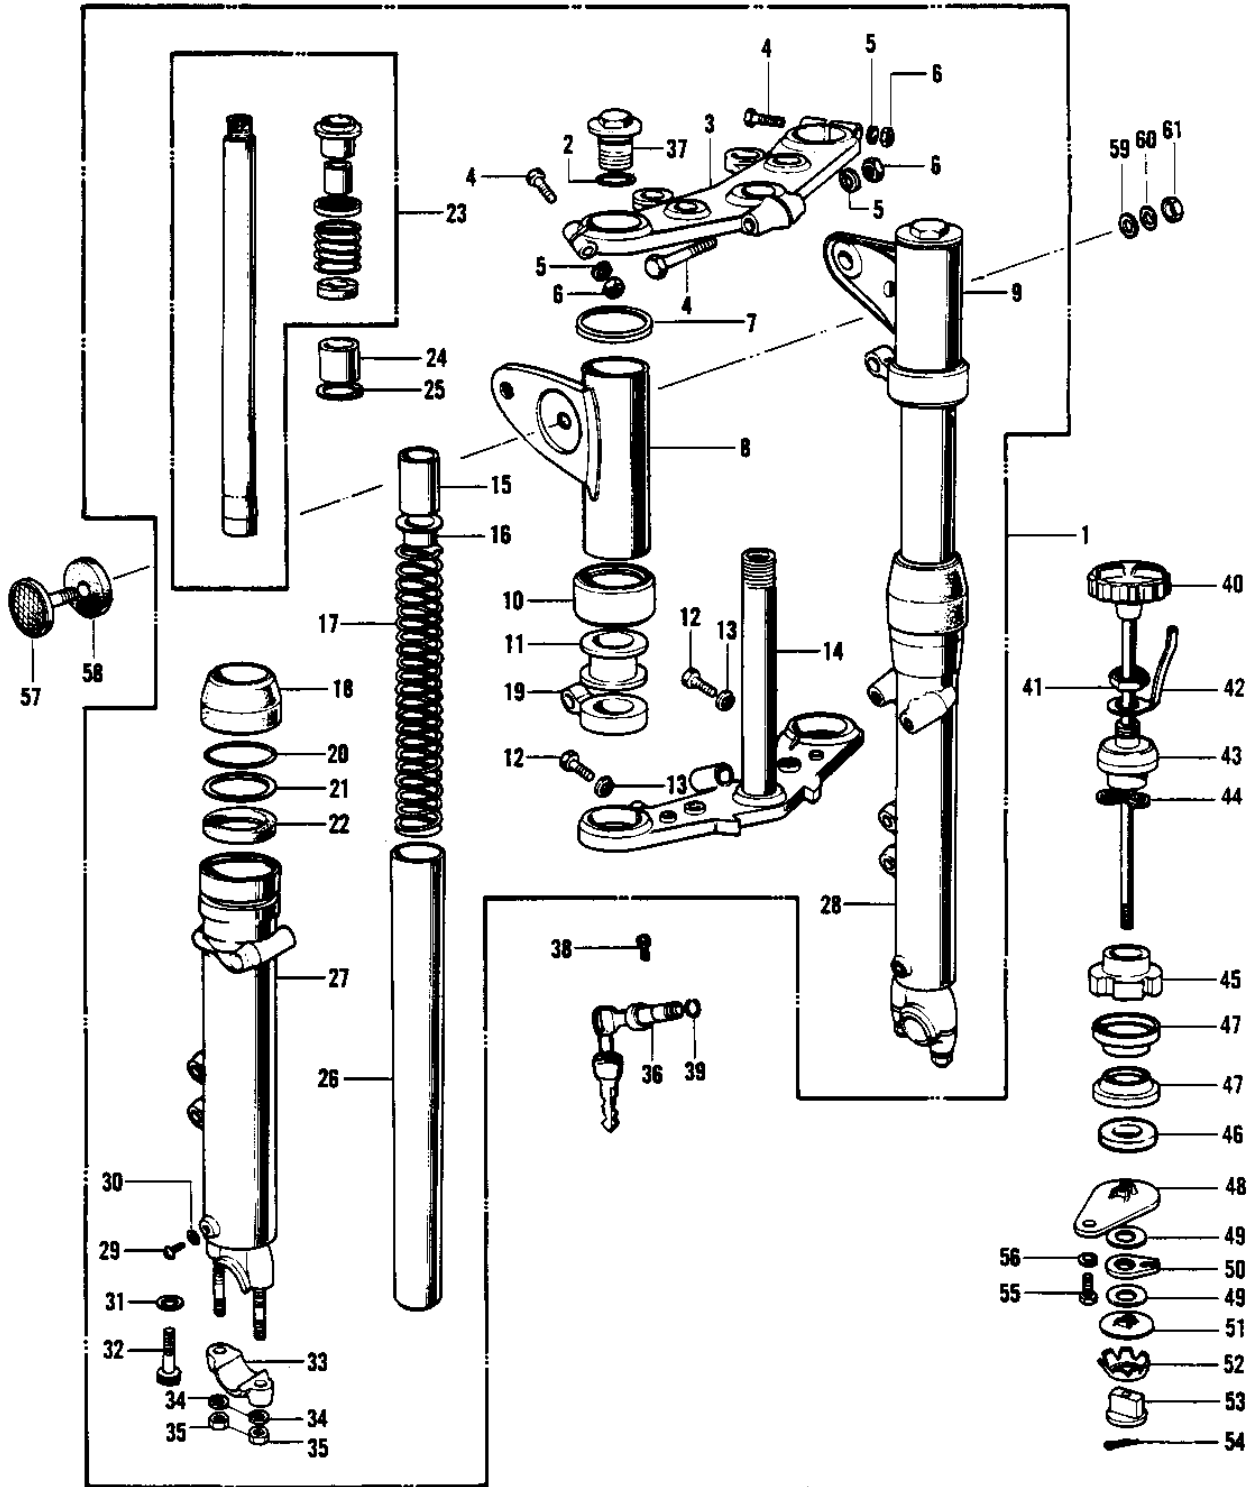

1974 H1-E PARTS DIAGRAM

FRONT FORK (H1-B)

1974 H1-E PARTS LIST

FRONT FORK (H1-B)

ITEM NAME	PART NUMBER	QUANTITY
FORK-FRONT (Ref # 1)	44001-087	1
'O' RING FORK TOP (Ref # 2)	44046-015	2
HEAD-STEERING STEM (Ref # 3)	44039-040	1
BOLT-HEX HEAD,8X55 (Ref # 4)	44041-038	3
WASHER SPRING 8MM (Ref # 5)	461F0800	3
NUT,8M/M (Ref # 6)	311N0800	3
WASHER-FORK COVER (Ref # 7)	44032-008	2
COVER,L.H,FORK,F.BLCK (Ref # 8)	44033-043-21	1
COVER,R.H FORK,F.BLK (Ref # 9)	44034-042-21	1
GUIDE-FORK COVER (Ref # 10)	44064-002	2
GASKET-FORK COVER (Ref # 11)	44045-035	2
BOLT-HEX HEAD,12X36 (Ref # 12)	113B1236A	2
WASHER SPRING 12MM (Ref # 13)	461F1200	2
STEM-STEERING (Ref # 14)	44037-041	1
SPACER-FORK SPRING (Ref # 15)	44028-023	2
GUIDE-FORK SPRING (Ref # 16)	44029-019	2
SPRING-FORK (Ref # 17)	44026-031	2
DUST SHIELD-FORK (Ref # 18)	44010-021	2
DUST SHIELD-FORK (Ref # 18)	44010-021	2
BRACKET-TURN SIG LAMP (Ref # 19)	23051-031	2
CIRCLIP-OIL SEAL FIT (Ref # 20)	44044-012	2
WASHER-OIL SEAL FIT (Ref # 21)	44043-044	2
SEAL-OIL,FORK OUTER P (Ref # 22)	92049-1216	2
CYLINDER-FORK (Ref # 23)	44022-007	2
CYLINDER-FORK (Ref # 23)	44023-006	2
PISTON FORK (Ref # 24)	44018-003	2
PISTON,FORK (Ref # 24)	44018-009	2
CIRCLIP FORK PISTON (Ref # 25)	44044-008	2
CIRCLIP,FORK PISTON (Ref # 25)	44044-019	2

1974 H1-E PARTS LIST

FRONT FORK (H1-B)

ITEM NAME	PART NUMBER	QUANTITY
BOLT SMALL (Ref # 55)	114G0812	1
WASHER SPRING 8MM (Ref # 56)	461F0800	1
REFLECTOR-REFLEX,FRNT (Ref # 57)	28012-006	2
DAMPER RUBBER-REFLCTR (Ref # 58)	92094-009	2
WASHER PLAIN 5MM (Ref # 59)	411B0500	2
WASHER SPRING 5MM (Ref # 60)	461F0500	2
NUT,5MM (Ref # 61)	311B0500	2