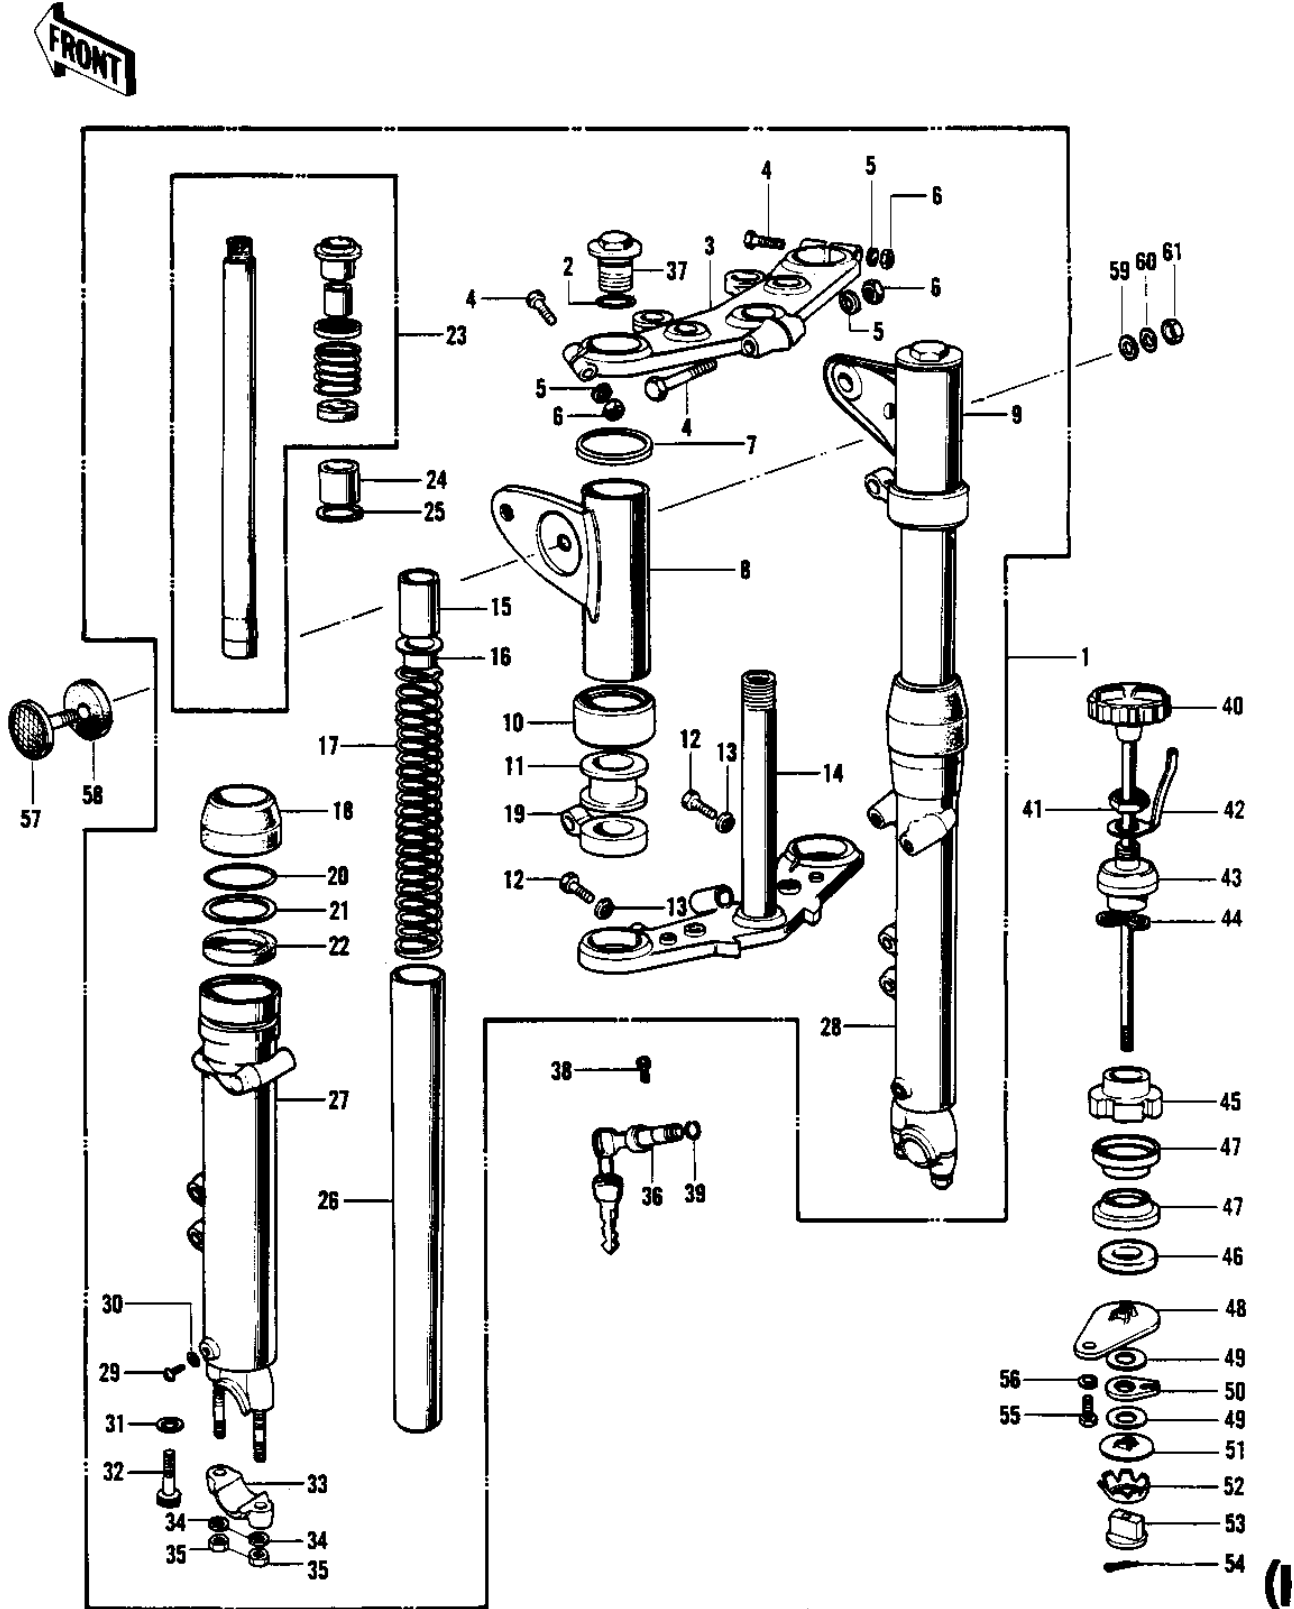

1975 H1-F PARTS DIAGRAM

FRONT FORK (H1-B)

1975 H1-F PARTS LIST

FRONT FORK (H1-B)

ITEM NAME	PART NUMBER	QUANTITY
FORK-FRONT (Ref # 1)	44001-087	1
'O' RING FORK TOP (Ref # 2)	44046-015	2
HEAD-STEERING STEM (Ref # 3)	44039-040	1
BOLT-HEX HEAD,8X55 (Ref # 4)	44041-038	3
WASHER SPRING 8MM (Ref # 5)	461F0800	3
NUT,8M/M (Ref # 6)	311N0800	3
WASHER-FORK COVER (Ref # 7)	44032-008	2
COVER,L.H,FORK,F.BLCK (Ref # 8)	44033-043-21	1
COVER,R.H FORK,F.BLK (Ref # 9)	44034-042-21	1
GUIDE-FORK COVER (Ref # 10)	44064-002	2
GASKET-FORK COVER (Ref # 11)	44045-035	2
BOLT-HEX HEAD,12X36 (Ref # 12)	113B1236A	2
WASHER SPRING 12MM (Ref # 13)	461F1200	2
STEM-STEERING (Ref # 14)	44037-041	1
SPACER-FORK SPRING (Ref # 15)	44028-023	2
GUIDE-FORK SPRING (Ref # 16)	44029-019	2
SPRING-FORK (Ref # 17)	44026-031	2
DUST SHIELD-FORK (Ref # 18)	44010-021	2
DUST SHIELD-FORK (Ref # 18)	44010-021	2
BRACKET-TURN SIG LAMP (Ref # 19)	23051-031	2
CIRCLIP-OIL SEAL FIT (Ref # 20)	44044-012	2
WASHER-OIL SEAL FIT (Ref # 21)	44043-044	2
SEAL-OIL,FORK OUTER P (Ref # 22)	92049-1216	2
CYLINDER-FORK (Ref # 23)	44022-007	2
CYLINDER-FORK (Ref # 23)	44023-006	2
PISTON FORK (Ref # 24)	44018-003	2
PISTON,FORK (Ref # 24)	44018-009	2
CIRCLIP FORK PISTON (Ref # 25)	44044-008	2
CIRCLIP,FORK PISTON (Ref # 25)	44044-019	2

1975 H1-F PARTS LIST

FRONT FORK (H1-B)

ITEM NAME	PART NUMBER	QUANTITY
BOLT SMALL (Ref # 55)	114G0812	1
WASHER SPRING 8MM (Ref # 56)	461F0800	1
REFLECTOR-REFLEX,FRNT (Ref # 57)	28012-006	2
DAMPER RUBBER-REFLCTR (Ref # 58)	92094-009	2
WASHER PLAIN 5MM (Ref # 59)	411B0500	2
WASHER SPRING 5MM (Ref # 60)	461F0500	2
NUT,5MM (Ref # 61)	311B0500	2