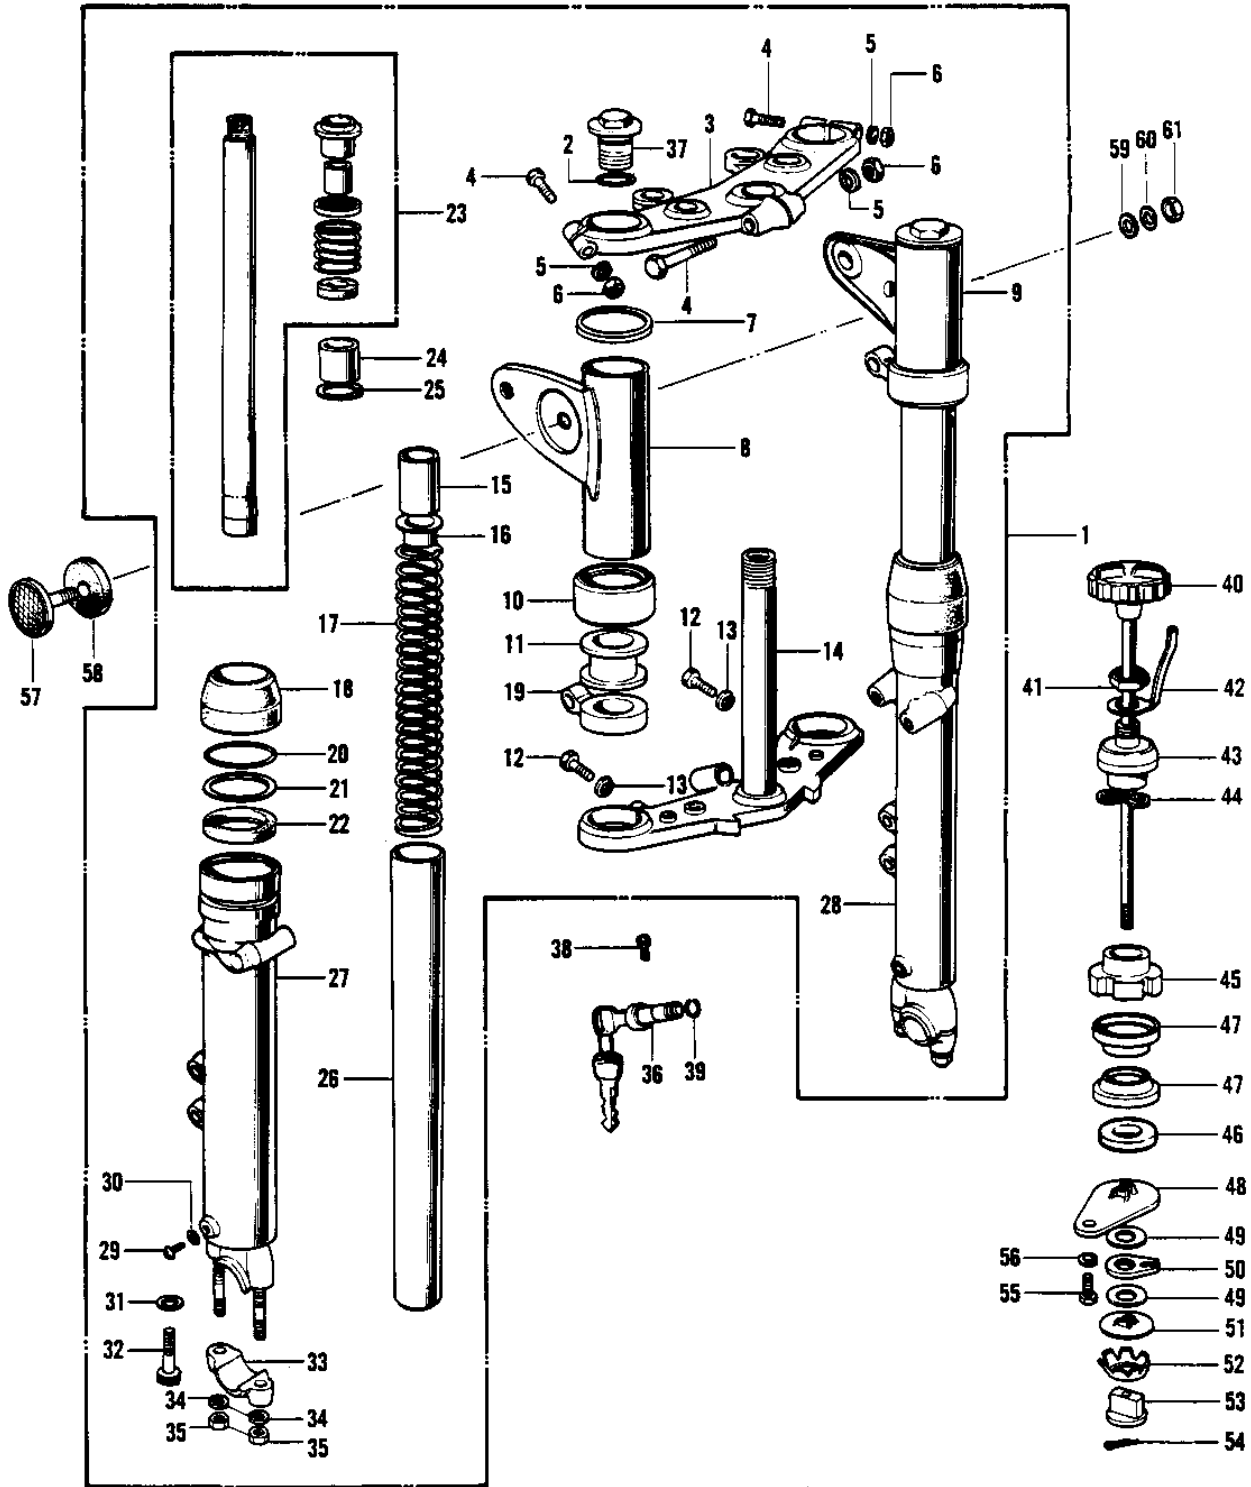

1975 H1-F PARTS DIAGRAM

FRONT FORK (H1-B)

1975 H1-F PARTS LIST

FRONT FORK (H1-B)

ITEM NAME	PART NUMBER	QUANTITY
FORK-FRONT (Ref # 1)	44001-087	1
'O' RING FORK TOP (Ref # 2)	44046-015	2
HEAD-STEERING STEM (Ref # 3)	44039-040	1
BOLT-HEX HEAD,8X55 (Ref # 4)	44041-038	3
WASHER SPRING 8MM (Ref # 5)	461F0800	3
NUT,8M/M (Ref # 6)	311N0800	3
WASHER-FORK COVER (Ref # 7)	44032-008	2
COVER,L.H,FORK,F.BLCK (Ref # 8)	44033-043-21	1
COVER,R.H FORK,F.BLK (Ref # 9)	44034-042-21	1
GUIDE-FORK COVER (Ref # 10)	44064-002	2
GASKET-FORK COVER (Ref # 11)	44045-035	2
BOLT-HEX HEAD,12X36 (Ref # 12)	113B1236A	2
WASHER SPRING 12MM (Ref # 13)	461F1200	2
STEM-STEERING (Ref # 14)	44037-041	1
SPACER-FORK SPRING (Ref # 15)	44028-023	2
GUIDE-FORK SPRING (Ref # 16)	44029-019	2
SPRING-FORK (Ref # 17)	44026-031	2
DUST SHIELD-FORK (Ref # 18)	44010-021	2
DUST SHIELD-FORK (Ref # 18)	44010-021	2
BRACKET-TURN SIG LAMP (Ref # 19)	23051-031	2
CIRCLIP-OIL SEAL FIT (Ref # 20)	44044-012	2
WASHER-OIL SEAL FIT (Ref # 21)	44043-044	2
SEAL-OIL,FORK OUTER P (Ref # 22)	92049-1216	2
CYLINDER-FORK (Ref # 23)	44022-007	2
CYLINDER-FORK (Ref # 23)	44023-006	2
PISTON FORK (Ref # 24)	44018-003	2
PISTON,FORK (Ref # 24)	44018-009	2
CIRCLIP FORK PISTON (Ref # 25)	44044-008	2
CIRCLIP,FORK PISTON (Ref # 25)	44044-019	2

1975 H1-F PARTS LIST

FRONT FORK (H1-B)

ITEM NAME	PART NUMBER	QUANTITY
BOLT SMALL (Ref # 55)	114G0812	1
WASHER SPRING 8MM (Ref # 56)	461F0800	1
REFLECTOR-REFLEX,FRNT (Ref # 57)	28012-006	2
DAMPER RUBBER-REFLCTR (Ref # 58)	92094-009	2
WASHER PLAIN 5MM (Ref # 59)	411B0500	2
WASHER SPRING 5MM (Ref # 60)	461F0500	2
NUT,5MM (Ref # 61)	311B0500	2