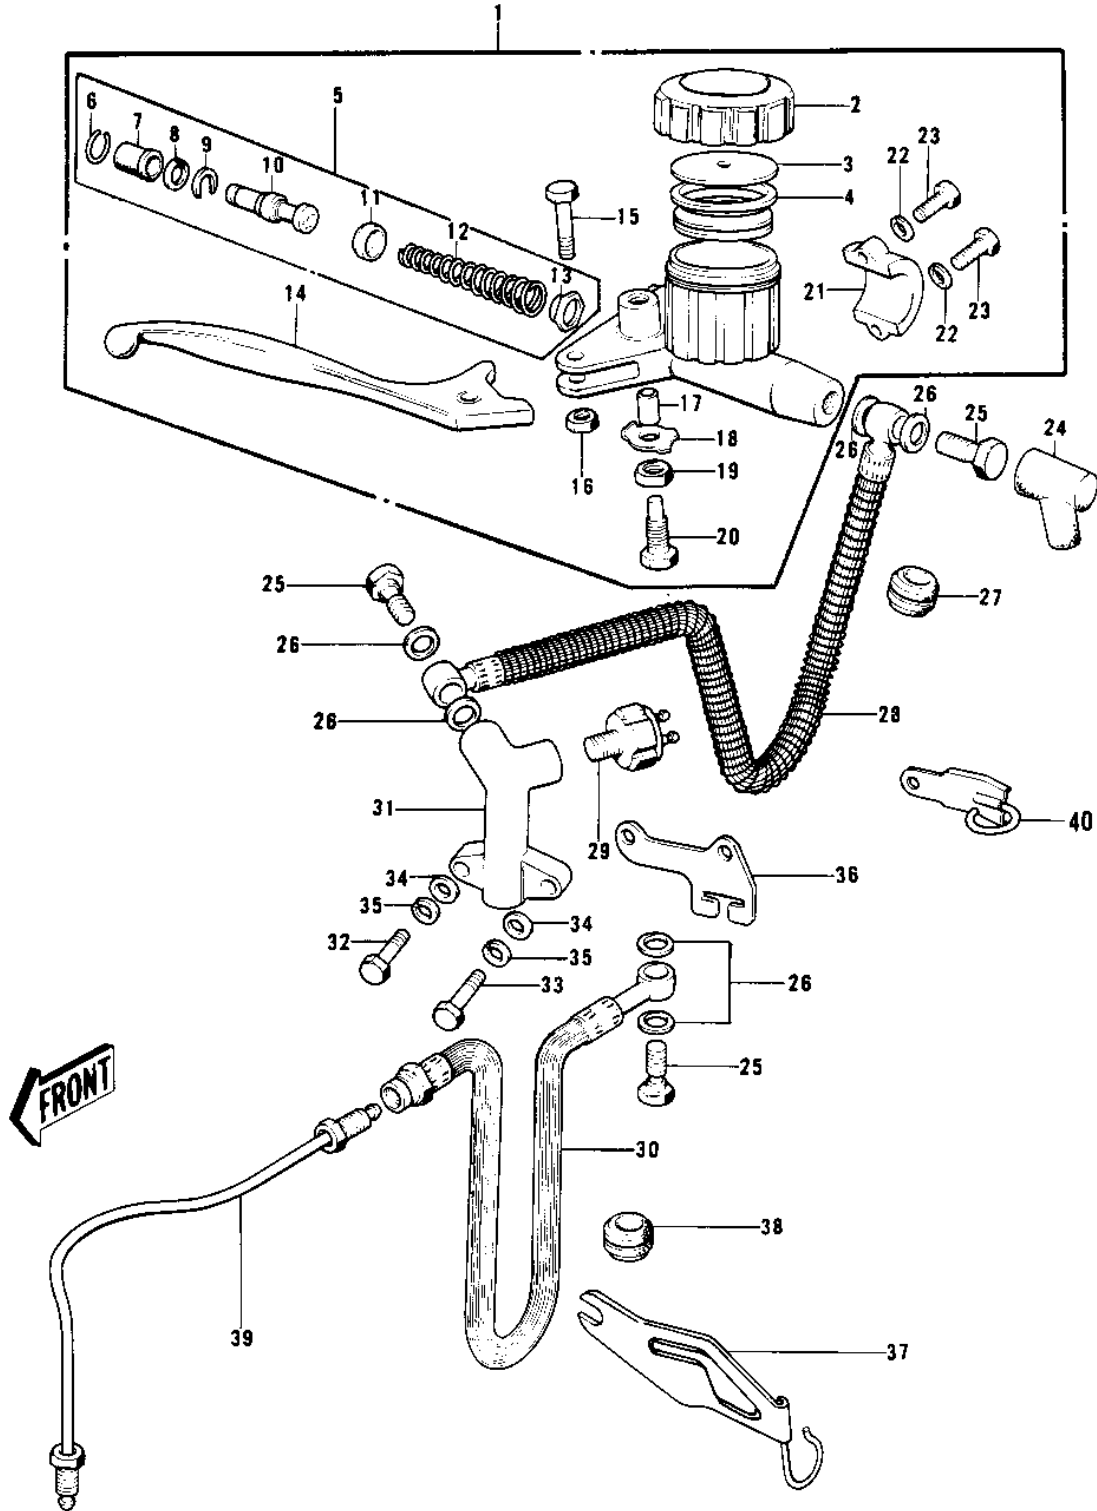

1969 Mach III PARTS DIAGRAM

FRONT MASTER CYLINDER (H1-B)

(H1-

1969 Mach III PARTS LIST

FRONT MASTER CYLINDER (H1-B)

ITEM NAME	PART NUMBER	QUANTITY
CYLINDER ASSY,MASTER (Ref # 1)	43015-032	1
CYLINDER ASSY,MASTER (Ref # 1)	43015-032	1
CAP,OIL CUP (Ref # 2)	43026-003	1
PLATE-MASTER CYLINDER (Ref # 3)	43027-001	1
DIAPHRAGM (Ref # 4)	43028-001	1
REPAIR SET-MASTER CYL (Ref # 5)	43073-001	1
STOPPER-BOOTS (Ref # 6)	43025-001	1
BOOTS (Ref # 7)	43024-001	1
CIRCLIP,18MM (Ref # 8)	481J1800	1
STOPPER-PISTON (Ref # 9)	43022-001	1
PISTON ASSY (Ref # 10)	43072-001	1
CUP-PRIMARY (Ref # 11)	43019-001	1
SPRING ASSY-RETURN (Ref # 12)	43018-001	1
VALVE ASSY-CHECK (Ref # 13)	43017-001	1
LEVER,FRONT BRAKE (Ref # 14)	43029-003	1
BOLT-LEVER FITTING (Ref # 15)	43033-001	1
NUT,6MM (Ref # 16)	312N0600	1
TUBE (Ref # 17)	43074-001	1
WASHER-LOCK,8MM (Ref # 18)	43031-001	1
NUT,8MM (Ref # 19)	314N0800	1
BOLT-LEVER ADJUST (Ref # 20)	43030-002	1
HOLDER-MASTER CYL (Ref # 21)	43034-001	1
WASHER PLAIN 6MM (Ref # 22)	411B0600	2
BOLT HEX HEAD 6X25 (Ref # 23)	110N0625	2
BOOT,DUST (Ref # 24)	49006-1041	1
BOLT,OIL,L=23 (Ref # 25)	92002-1888	3
WASHER-OIL BOLT (Ref # 26)	43067-001	6
DAMPER RUBBER,CYL HSE (Ref # 27)	43064-006	1
HOSE-FRONT BRAKE (Ref # 28)	43059-001	1

1969 Mach III PARTS LIST

FRONT MASTER CYLINDER (H1-B)

ITEM NAME	PART NUMBER	QUANTITY
SWITCH-FRONT BRAKE (Ref # 29)	43065-001	1
HOSE-BRAKE,L=350 (Ref # 30)	43059-1262	1
JOINT-THREE WAY (Ref # 31)	43061-001	1
BOLT-UPSET (Ref # 32)	112N0620	1
BOLT-HEX HEAD,6X32 (Ref # 33)	110N0632	1
WASHER PLAIN 6MM (Ref # 34)	411B0600	2
WASHER SPRING 6MM (Ref # 35)	461F0600	2
GUIDE HOSE (Ref # 36)	43062-001	1
BRACKET-BRAKE HOSE (Ref # 37)	43063-001	1
GROMMET-HOSE BRACKET (Ref # 38)	43064-001	1
PIPE-FRONT BRAKE (Ref # 39)	43060-001	1
BRACKET-BRAKE HOSE (Ref # 40)	43063-002	1