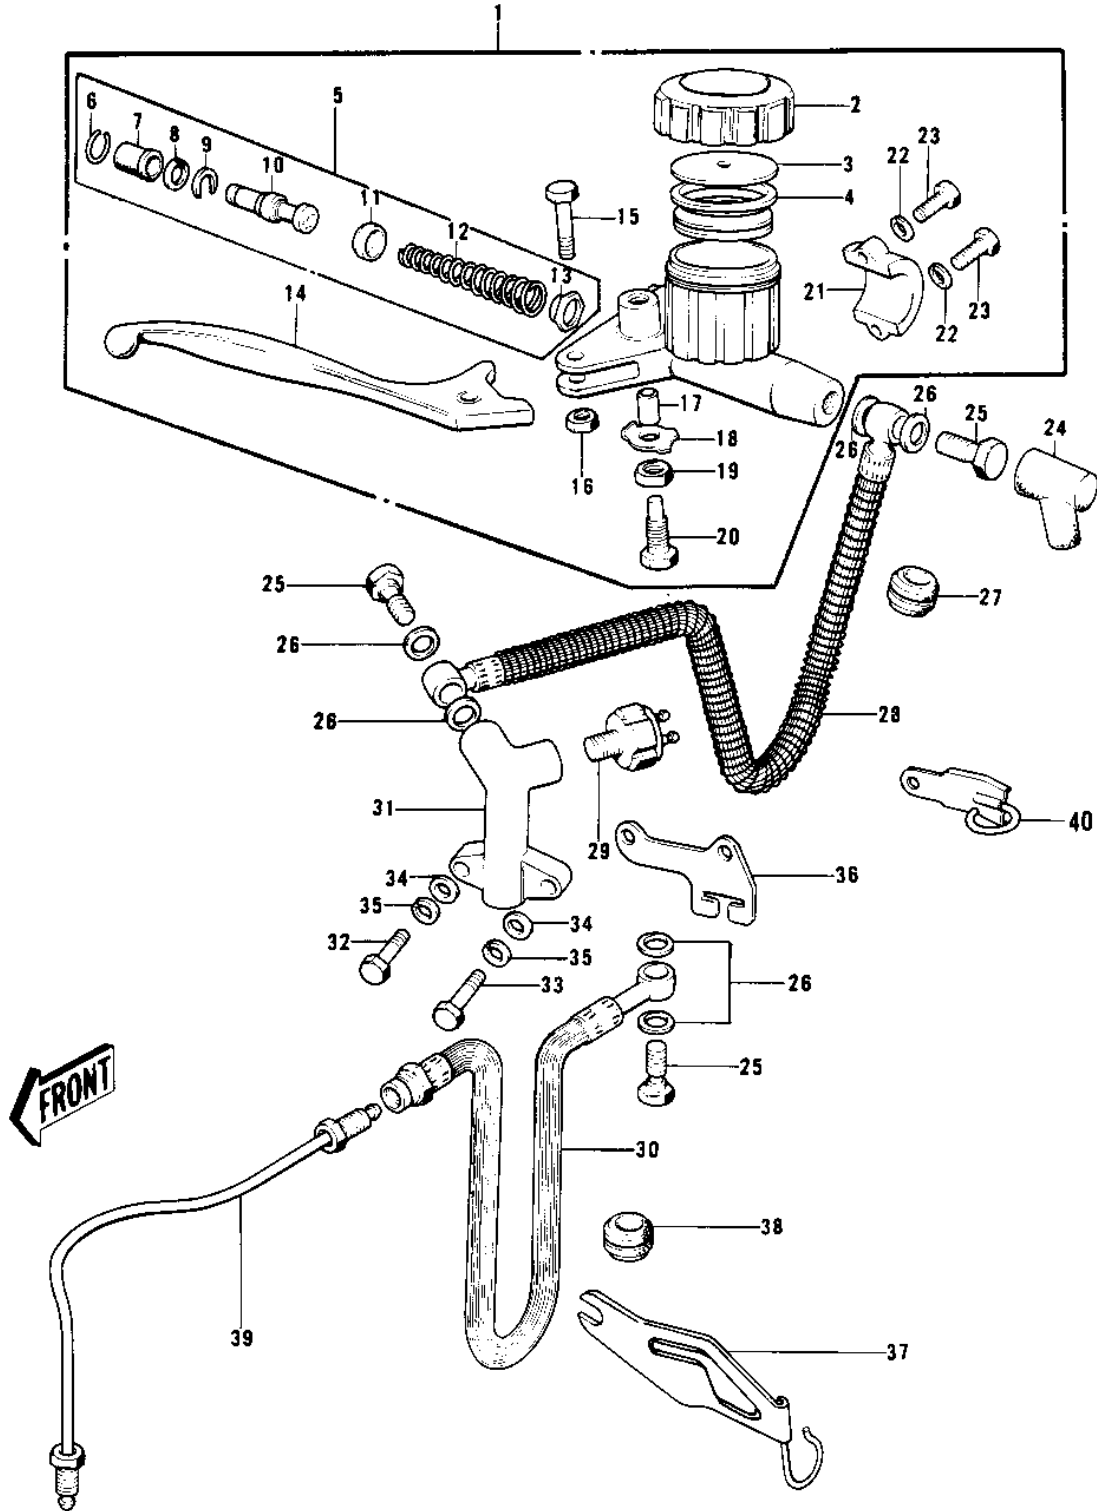

1973 H1-D PARTS DIAGRAM

FRONT MASTER CYLINDER (H1-B)

(H1-

1973 H1-D PARTS LIST

FRONT MASTER CYLINDER (H1-B)

ITEM NAME	PART NUMBER	QUANTITY
CYLINDER ASSY,MASTER (Ref # 1)	43015-032	1
CYLINDER ASSY,MASTER (Ref # 1)	43015-032	1
CAP,OIL CUP (Ref # 2)	43026-003	1
PLATE-MASTER CYLINDER (Ref # 3)	43027-001	1
DIAPHRAGM (Ref # 4)	43028-001	1
REPAIR SET-MASTER CYL (Ref # 5)	43073-001	1
STOPPER-BOOTS (Ref # 6)	43025-001	1
BOOTS (Ref # 7)	43024-001	1
CIRCLIP,18MM (Ref # 8)	481J1800	1
STOPPER-PISTON (Ref # 9)	43022-001	1
PISTON ASSY (Ref # 10)	43072-001	1
CUP-PRIMARY (Ref # 11)	43019-001	1
SPRING ASSY-RETURN (Ref # 12)	43018-001	1
VALVE ASSY-CHECK (Ref # 13)	43017-001	1
LEVER,FRONT BRAKE (Ref # 14)	43029-003	1
BOLT-LEVER FITTING (Ref # 15)	43033-001	1
NUT,6MM (Ref # 16)	312N0600	1
TUBE (Ref # 17)	43074-001	1
WASHER-LOCK,8MM (Ref # 18)	43031-001	1
NUT,8MM (Ref # 19)	314N0800	1
BOLT-LEVER ADJUST (Ref # 20)	43030-002	1
HOLDER-MASTER CYL (Ref # 21)	43034-001	1
WASHER PLAIN 6MM (Ref # 22)	411B0600	2
BOLT HEX HEAD 6X25 (Ref # 23)	110N0625	2
BOOT,DUST (Ref # 24)	49006-1041	1
BOLT,OIL,L=23 (Ref # 25)	92002-1888	3
WASHER-OIL BOLT (Ref # 26)	43067-001	6
DAMPER RUBBER,CYL HSE (Ref # 27)	43064-006	1
HOSE-FRONT BRAKE (Ref # 28)	43059-001	1

1973 H1-D PARTS LIST

FRONT MASTER CYLINDER (H1-B)

ITEM NAME	PART NUMBER	QUANTITY
SWITCH-FRONT BRAKE (Ref # 29)	43065-001	1
HOSE-BRAKE,L=350 (Ref # 30)	43059-1262	1
JOINT-THREE WAY (Ref # 31)	43061-001	1
BOLT-UPSET (Ref # 32)	112N0620	1
BOLT-HEX HEAD,6X32 (Ref # 33)	110N0632	1
WASHER PLAIN 6MM (Ref # 34)	411B0600	2
WASHER SPRING 6MM (Ref # 35)	461F0600	2
GUIDE HOSE (Ref # 36)	43062-001	1
BRACKET-BRAKE HOSE (Ref # 37)	43063-001	1
GROMMET-HOSE BRACKET (Ref # 38)	43064-001	1
PIPE-FRONT BRAKE (Ref # 39)	43060-001	1
BRACKET-BRAKE HOSE (Ref # 40)	43063-002	1