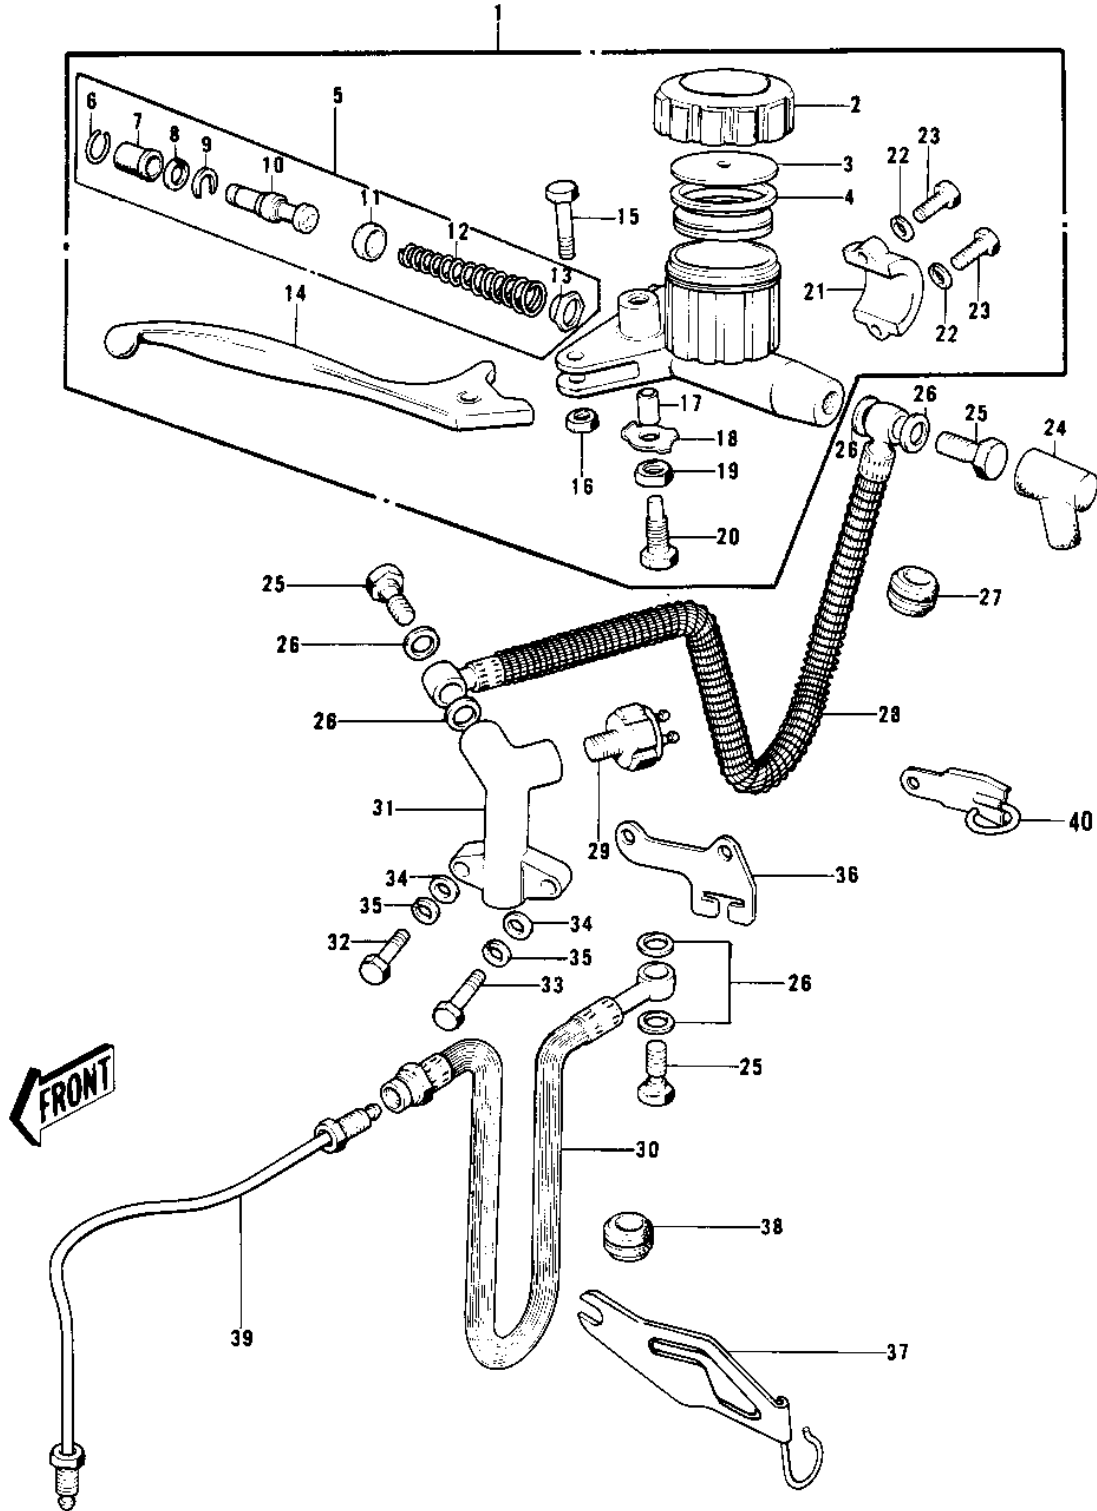

1974 H1-E PARTS DIAGRAM

FRONT MASTER CYLINDER (H1-B)

(H1-

1974 H1-E PARTS LIST

FRONT MASTER CYLINDER (H1-B)

ITEM NAME	PART NUMBER	QUANTITY
CYLINDER ASSY,MASTER (Ref # 1)	43015-032	1
CYLINDER ASSY,MASTER (Ref # 1)	43015-032	1
CAP,OIL CUP (Ref # 2)	43026-003	1
PLATE-MASTER CYLINDER (Ref # 3)	43027-001	1
DIAPHRAGM (Ref # 4)	43028-001	1
REPAIR SET-MASTER CYL (Ref # 5)	43073-001	1
STOPPER-BOOTS (Ref # 6)	43025-001	1
BOOTS (Ref # 7)	43024-001	1
CIRCLIP,18MM (Ref # 8)	481J1800	1
STOPPER-PISTON (Ref # 9)	43022-001	1
PISTON ASSY (Ref # 10)	43072-001	1
CUP-PRIMARY (Ref # 11)	43019-001	1
SPRING ASSY-RETURN (Ref # 12)	43018-001	1
VALVE ASSY-CHECK (Ref # 13)	43017-001	1
LEVER,FRONT BRAKE (Ref # 14)	43029-003	1
BOLT-LEVER FITTING (Ref # 15)	43033-001	1
NUT,6MM (Ref # 16)	312N0600	1
TUBE (Ref # 17)	43074-001	1
WASHER-LOCK,8MM (Ref # 18)	43031-001	1
NUT,8MM (Ref # 19)	314N0800	1
BOLT-LEVER ADJUST (Ref # 20)	43030-002	1
HOLDER-MASTER CYL (Ref # 21)	43034-001	1
WASHER PLAIN 6MM (Ref # 22)	411B0600	2
BOLT HEX HEAD 6X25 (Ref # 23)	110N0625	2
BOOT,DUST (Ref # 24)	49006-1041	1
BOLT,OIL,L=23 (Ref # 25)	92002-1888	3
WASHER-OIL BOLT (Ref # 26)	43067-001	6
DAMPER RUBBER,CYL HSE (Ref # 27)	43064-006	1
HOSE-FRONT BRAKE (Ref # 28)	43059-001	1

1974 H1-E PARTS LIST

FRONT MASTER CYLINDER (H1-B)

ITEM NAME	PART NUMBER	QUANTITY
SWITCH-FRONT BRAKE (Ref # 29)	43065-001	1
HOSE-BRAKE,L=350 (Ref # 30)	43059-1262	1
JOINT-THREE WAY (Ref # 31)	43061-001	1
BOLT-UPSET (Ref # 32)	112N0620	1
BOLT-HEX HEAD,6X32 (Ref # 33)	110N0632	1
WASHER PLAIN 6MM (Ref # 34)	411B0600	2
WASHER SPRING 6MM (Ref # 35)	461F0600	2
GUIDE HOSE (Ref # 36)	43062-001	1
BRACKET-BRAKE HOSE (Ref # 37)	43063-001	1
GROMMET-HOSE BRACKET (Ref # 38)	43064-001	1
PIPE-FRONT BRAKE (Ref # 39)	43060-001	1
BRACKET-BRAKE HOSE (Ref # 40)	43063-002	1