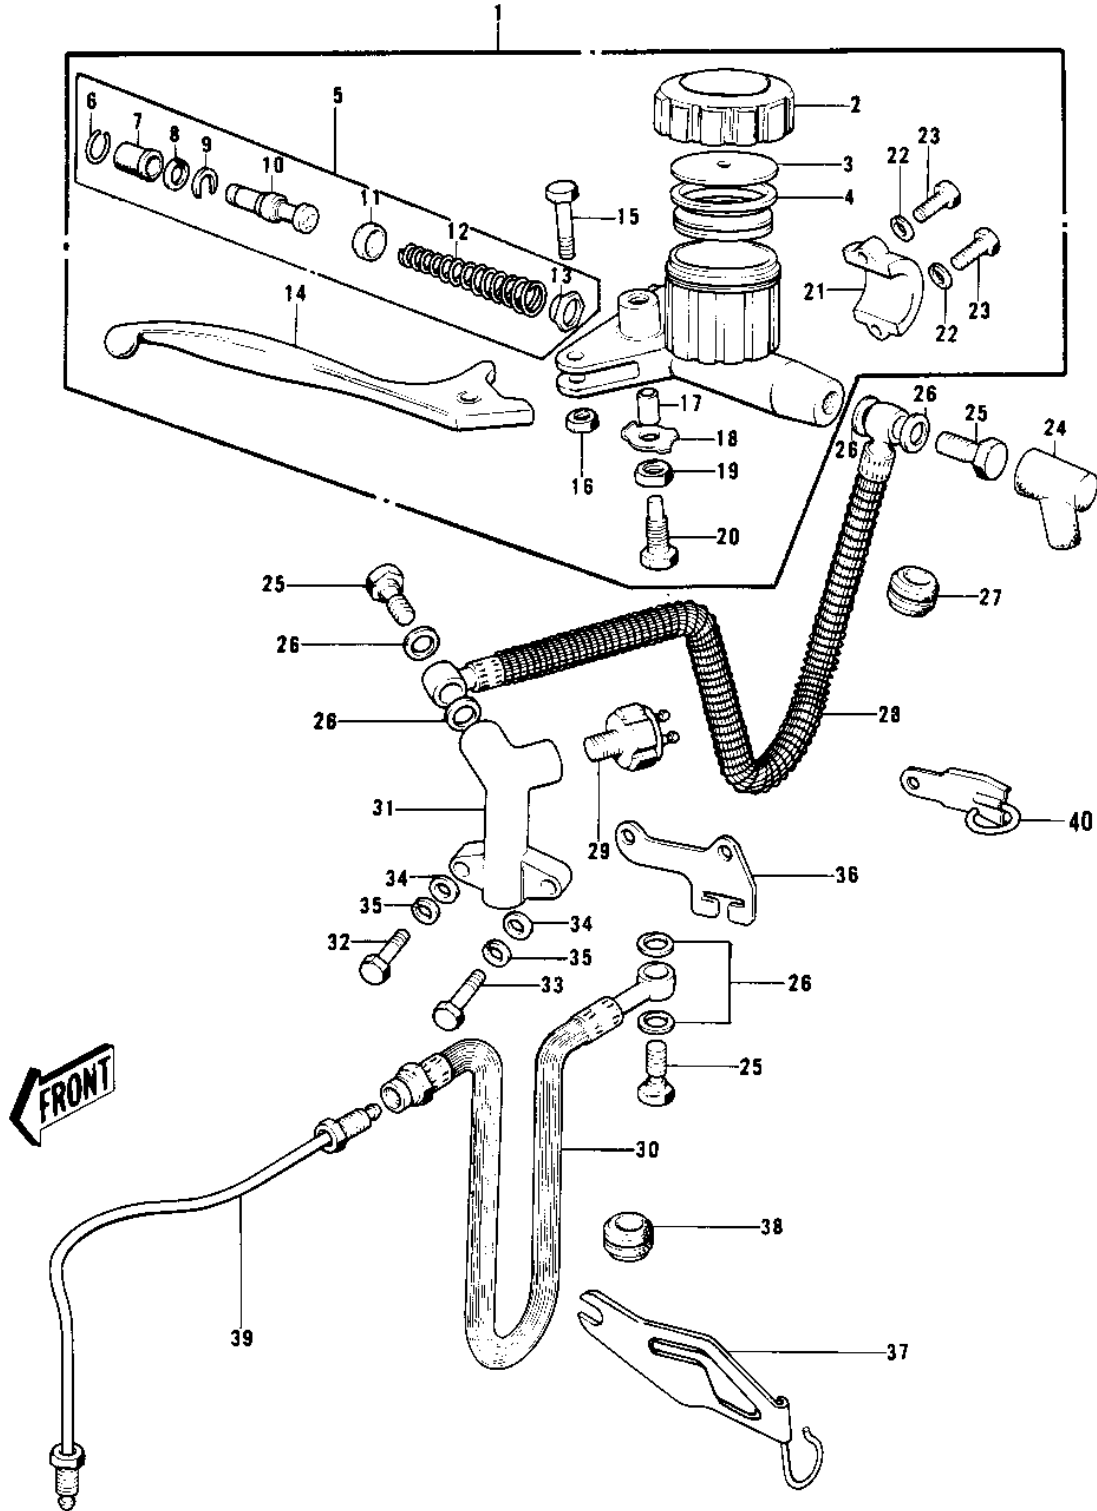

1975 H1-F PARTS DIAGRAM

FRONT MASTER CYLINDER (H1-B)

(H1-

1975 H1-F PARTS LIST

FRONT MASTER CYLINDER (H1-B)

ITEM NAME	PART NUMBER	QUANTITY
CYLINDER ASSY,MASTER (Ref # 1)	43015-032	1
CYLINDER ASSY,MASTER (Ref # 1)	43015-032	1
CAP,OIL CUP (Ref # 2)	43026-003	1
PLATE-MASTER CYLINDER (Ref # 3)	43027-001	1
DIAPHRAGM (Ref # 4)	43028-001	1
REPAIR SET-MASTER CYL (Ref # 5)	43073-001	1
STOPPER-BOOTS (Ref # 6)	43025-001	1
BOOTS (Ref # 7)	43024-001	1
CIRCLIP,18MM (Ref # 8)	481J1800	1
STOPPER-PISTON (Ref # 9)	43022-001	1
PISTON ASSY (Ref # 10)	43072-001	1
CUP-PRIMARY (Ref # 11)	43019-001	1
SPRING ASSY-RETURN (Ref # 12)	43018-001	1
VALVE ASSY-CHECK (Ref # 13)	43017-001	1
LEVER,FRONT BRAKE (Ref # 14)	43029-003	1
BOLT-LEVER FITTING (Ref # 15)	43033-001	1
NUT,6MM (Ref # 16)	312N0600	1
TUBE (Ref # 17)	43074-001	1
WASHER-LOCK,8MM (Ref # 18)	43031-001	1
NUT,8MM (Ref # 19)	314N0800	1
BOLT-LEVER ADJUST (Ref # 20)	43030-002	1
HOLDER-MASTER CYL (Ref # 21)	43034-001	1
WASHER PLAIN 6MM (Ref # 22)	411B0600	2
BOLT HEX HEAD 6X25 (Ref # 23)	110N0625	2
BOOT,DUST (Ref # 24)	49006-1041	1
BOLT,OIL,L=23 (Ref # 25)	92002-1888	3
WASHER-OIL BOLT (Ref # 26)	43067-001	6
DAMPER RUBBER,CYL HSE (Ref # 27)	43064-006	1
HOSE-FRONT BRAKE (Ref # 28)	43059-001	1

1975 H1-F PARTS LIST

FRONT MASTER CYLINDER (H1-B)

ITEM NAME	PART NUMBER	QUANTITY
SWITCH-FRONT BRAKE (Ref # 29)	43065-001	1
HOSE-BRAKE,L=350 (Ref # 30)	43059-1262	1
JOINT-THREE WAY (Ref # 31)	43061-001	1
BOLT-UPSET (Ref # 32)	112N0620	1
BOLT-HEX HEAD,6X32 (Ref # 33)	110N0632	1
WASHER PLAIN 6MM (Ref # 34)	411B0600	2
WASHER SPRING 6MM (Ref # 35)	461F0600	2
GUIDE HOSE (Ref # 36)	43062-001	1
BRACKET-BRAKE HOSE (Ref # 37)	43063-001	1
GROMMET-HOSE BRACKET (Ref # 38)	43064-001	1
PIPE-FRONT BRAKE (Ref # 39)	43060-001	1
BRACKET-BRAKE HOSE (Ref # 40)	43063-002	1