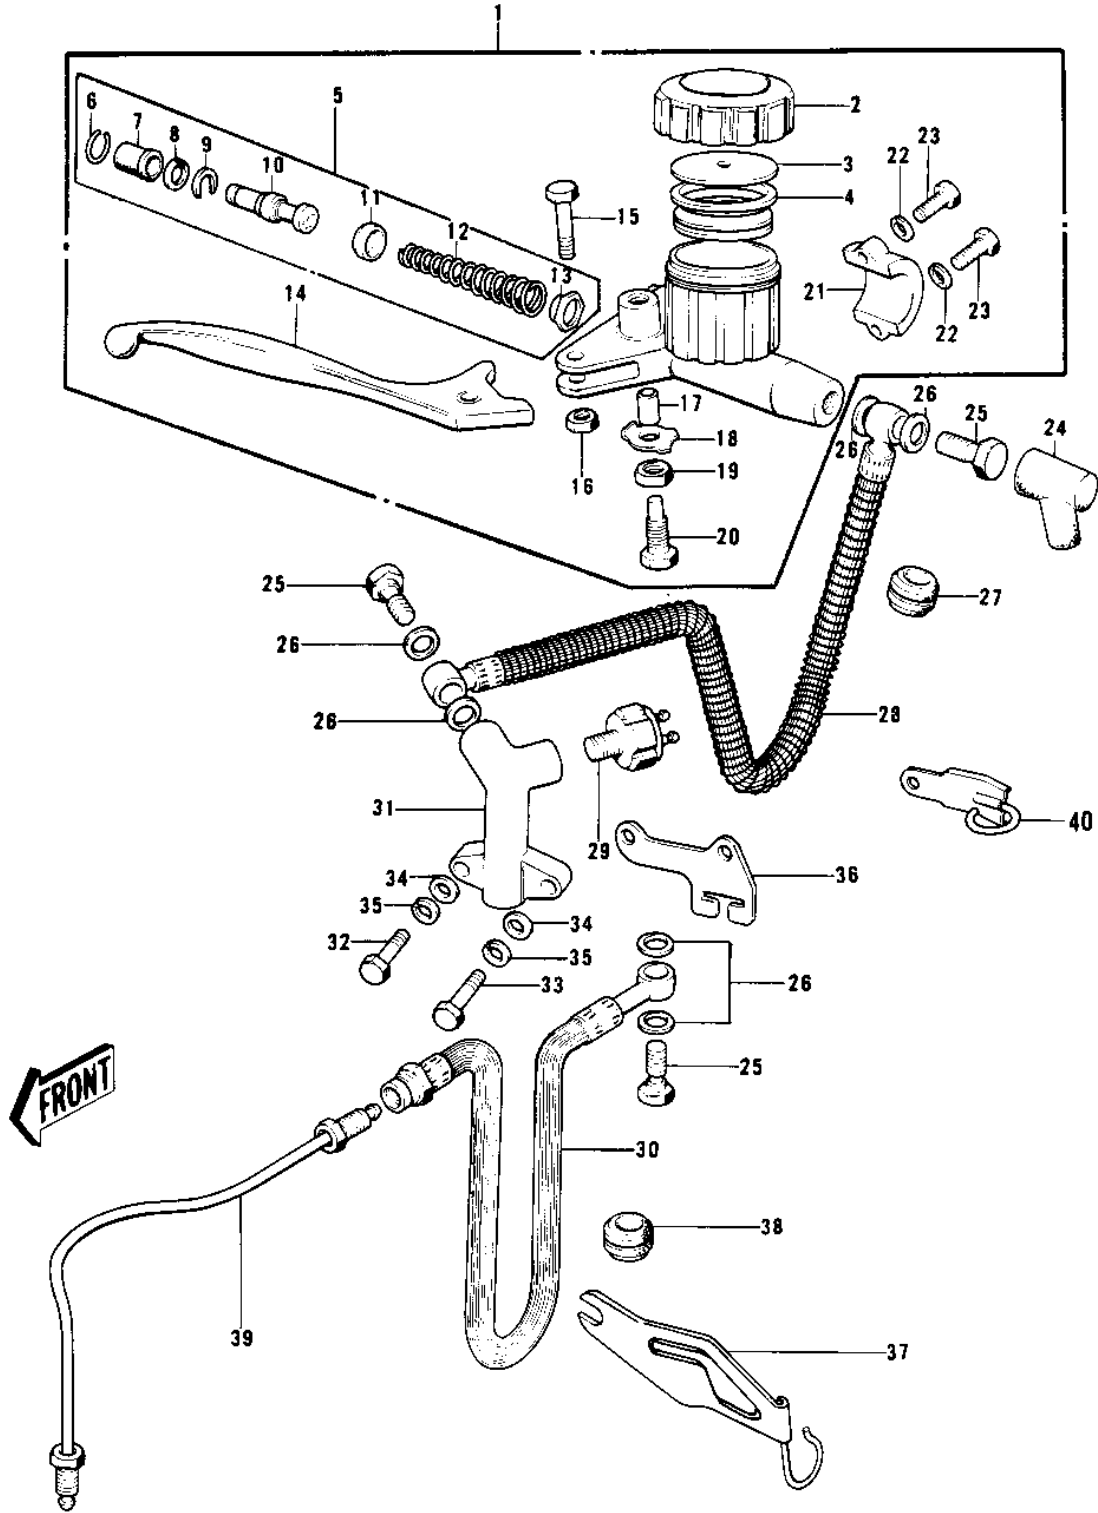

# 1975 H1-F PARTS DIAGRAM

FRONT MASTER CYLINDER (H1-B)

**(H1-**

## FRONT MASTER CYLINDER (H1-B)

ITEM NAME	PART NUMBER	QUANTITY
CYLINDER ASSY,MASTER (Ref # 1)	43015-032	1
CYLINDER ASSY,MASTER (Ref # 1)	43015-032	1
CAP,OIL CUP (Ref # 2)	43026-003	1
PLATE-MASTER CYLINDER (Ref # 3)	43027-001	1
DIAPHRAGM (Ref # 4)	43028-001	1
REPAIR SET-MASTER CYL (Ref # 5)	43073-001	1
STOPPER-BOOTS (Ref # 6)	43025-001	1
BOOTS (Ref # 7)	43024-001	1
CIRCLIP,18MM (Ref # 8)	481J1800	1
STOPPER-PISTON (Ref # 9)	43022-001	1
PISTON ASSY (Ref # 10)	43072-001	1
CUP-PRIMARY (Ref # 11)	43019-001	1
SPRING ASSY-RETURN (Ref # 12)	43018-001	1
VALVE ASSY-CHECK (Ref # 13)	43017-001	1
LEVER,FRONT BRAKE (Ref # 14)	43029-003	1
BOLT-LEVER FITTING (Ref # 15)	43033-001	1
NUT,6MM (Ref # 16)	312N0600	1
TUBE (Ref # 17)	43074-001	1
WASHER-LOCK,8MM (Ref # 18)	43031-001	1
NUT,8MM (Ref # 19)	314N0800	1
BOLT-LEVER ADJUST (Ref # 20)	43030-002	1
HOLDER-MASTER CYL (Ref # 21)	43034-001	1
WASHER PLAIN 6MM (Ref # 22)	411B0600	2
BOLT HEX HEAD 6X25 (Ref # 23)	110N0625	2
BOOT,DUST (Ref # 24)	49006-1041	1
BOLT,OIL,L=23 (Ref # 25)	92002-1888	3
WASHER-OIL BOLT (Ref # 26)	43067-001	6
DAMPER RUBBER,CYL HSE (Ref # 27)	43064-006	1
HOSE-FRONT BRAKE (Ref # 28)	43059-001	1

## 1975 H1-F PARTS LIST

### FRONT MASTER CYLINDER (H1-B)

ITEM NAME	PART NUMBER	QUANTITY
SWITCH-FRONT BRAKE (Ref # 29)	43065-001	1
HOSE-BRAKE,L=350 (Ref # 30)	43059-1262	1
JOINT-THREE WAY (Ref # 31)	43061-001	1
BOLT-UPSET (Ref # 32)	112N0620	1
BOLT-HEX HEAD,6X32 (Ref # 33)	110N0632	1
WASHER PLAIN 6MM (Ref # 34)	411B0600	2
WASHER SPRING 6MM (Ref # 35)	461F0600	2
GUIDE HOSE (Ref # 36)	43062-001	1
BRACKET-BRAKE HOSE (Ref # 37)	43063-001	1
GROMMET-HOSE BRACKET (Ref # 38)	43064-001	1
PIPE-FRONT BRAKE (Ref # 39)	43060-001	1
BRACKET-BRAKE HOSE (Ref # 40)	43063-002	1