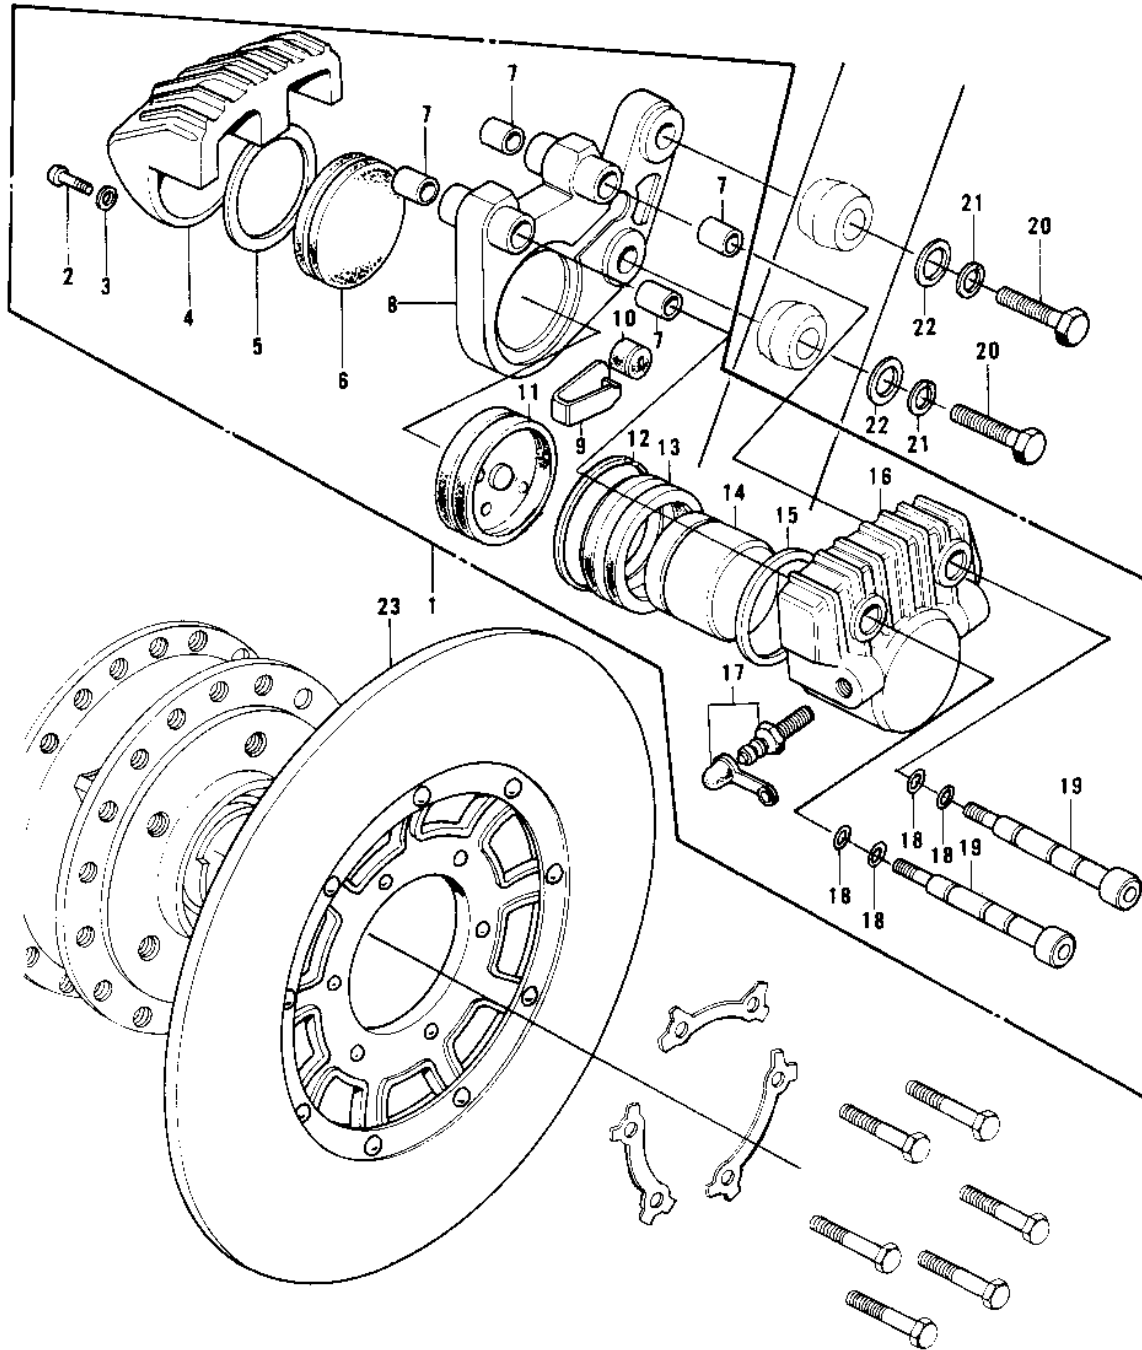

1974 H1-E PARTS DIAGRAM

FRONT BRAKE (H1-B)

FRONT

(H1-

1974 H1-E PARTS LIST

FRONT BRAKE (H1-B)

ITEM NAME	PART NUMBER	QUANTITY
CALIPER ASSY (Ref # 1)	43041-001	1
SCREW PAN HEAD 6X12 (Ref # 2)	220B0612	1
WASHER SPRING 6MM (Ref # 3)	461F0600	1
CALIPER B (Ref # 4)	43043-001	1
RING-PAD B (Ref # 5)	43071-001	1
PAD B (Ref # 6)	43051-001	1
DUST SEAL-SHAFT (Ref # 7)	43052-001	4
HOLDER-CALIPER (Ref # 8)	43044-001	1
STOPPER-PAD A (Ref # 9)	43046-001	1
BUSHING-RUBBER (Ref # 10)	43047-001	1
PAD A (Ref # 11)	43082-001	1
BAND-DUST SEAL (Ref # 12)	43058-001	1
DUST SEAL-PISTON (Ref # 13)	43054-001	1
PISTON-CALIPER (Ref # 14)	43048-001	1
RING-PISTON (Ref # 15)	43049-001	1
CALIPER A (Ref # 16)	43042-001	1
BLEEDER SET (Ref # 17)	43085-001	1
"O" RING,SHAFT (Ref # 18)	43053-001	4
SHAFT (Ref # 19)	43045-001	2
BOLT-HEX HEAD,10X43 (Ref # 20)	43070-001	2
WASHER SPRING 10MM (Ref # 21)	461F1000	2
WASHER PLAIN 10MM (Ref # 22)	411B1000	2
DISC PLATE-FRONT BRK (Ref # 23)	41080-001	1
REPAIR SET-CALIPER (Ref # 7.12.1)	43073-002	1