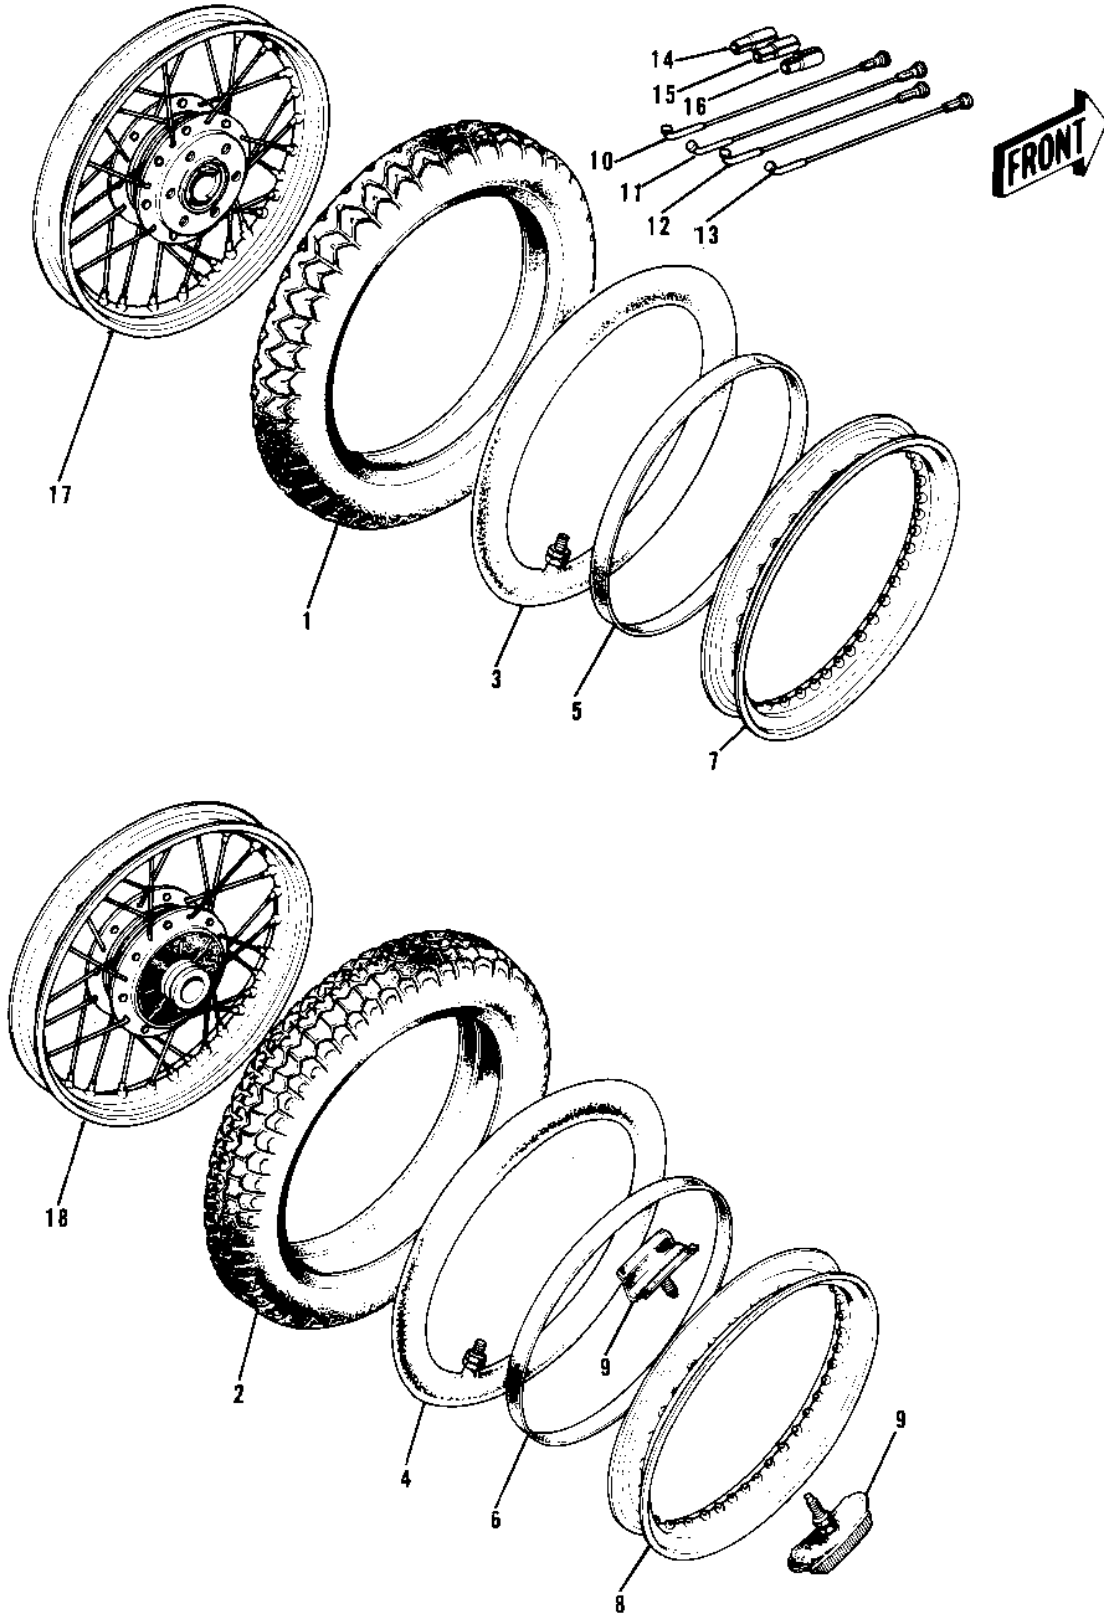

# 1969 Mach III PARTS DIAGRAM

WHEELS/TIRES ('69-72 H1/A/B/C)

# 1969 Mach III PARTS LIST

WHEELS/TIRES ('69-72 H1/A/B/C)

ITEM NAME	PART NUMBER	QUANTITY
UNAVAILABLE IN PRICE BOOK (Ref # 1)	41020-004	1
TIRE 325H-19 F6B F (Ref # 1)	41021-038	1
UNAVAILABLE IN PRICE BOOK (Ref # 2)	41021-011	1
TIRE 400H-18 K87 R (Ref # 2)	41021-039	1
*** N.L.A.*** (Canada) (Ref # 3)	41022-030	1
TUBE,3.0/3.25/3.60-19 (Ref # 3)	41022-1019	1
TUBE 350/375/410-18 (Ref # 4)	41022-031	1
BAND RIM (Ref # 5)	41023-015	1
BAND,RIM,4.00/5.10-18 (Ref # 6)	41023-1006	1
RIM 1.85BX19W (Ref # 7)	41025-056	1
RIM,1.8BX19W (Ref # 7)	41025-051	1
RIM-2-15BX18W (Ref # 8)	41025-058	1
PROTECTOR-BEAD 1.85B (Ref # 9)	41024-007	2
SPOKE-ASY,FR INNER (Ref # 10)	41027-044	20
SPOKE-ASY,FR INNER (Ref # 10)	41027-042	20
SPOKE-ASY,FR OUTER (Ref # 11)	41028-043	20
SPOKE-ASY,FR OUTER (Ref # 11)	41028-041	20
SPOKE-ASY,RR INNER (Ref # 12)	41027-047	20
SPOKE-ASY,RR OUTER (Ref # 13)	41028-046	20
WEIGHT,BALANCE,10G (Ref # 14)	41075-1007	AR
WEIGHT,BALANCE,20G (Ref # 15)	41075-1008	AR
WEIGHT,BALANCE,30G (Ref # 16)	41075-1009	AR
WHEEL ASSY FRONT (Ref # 17)	41074-006	1
WHEEL ASSY-FRONT (Ref # 17)	41074-022	1
WHEEL ASSY REAR (Ref # 18)	42048-008	1
WHEEL ASSY,REAR (Ref # 18)	42048-021	1