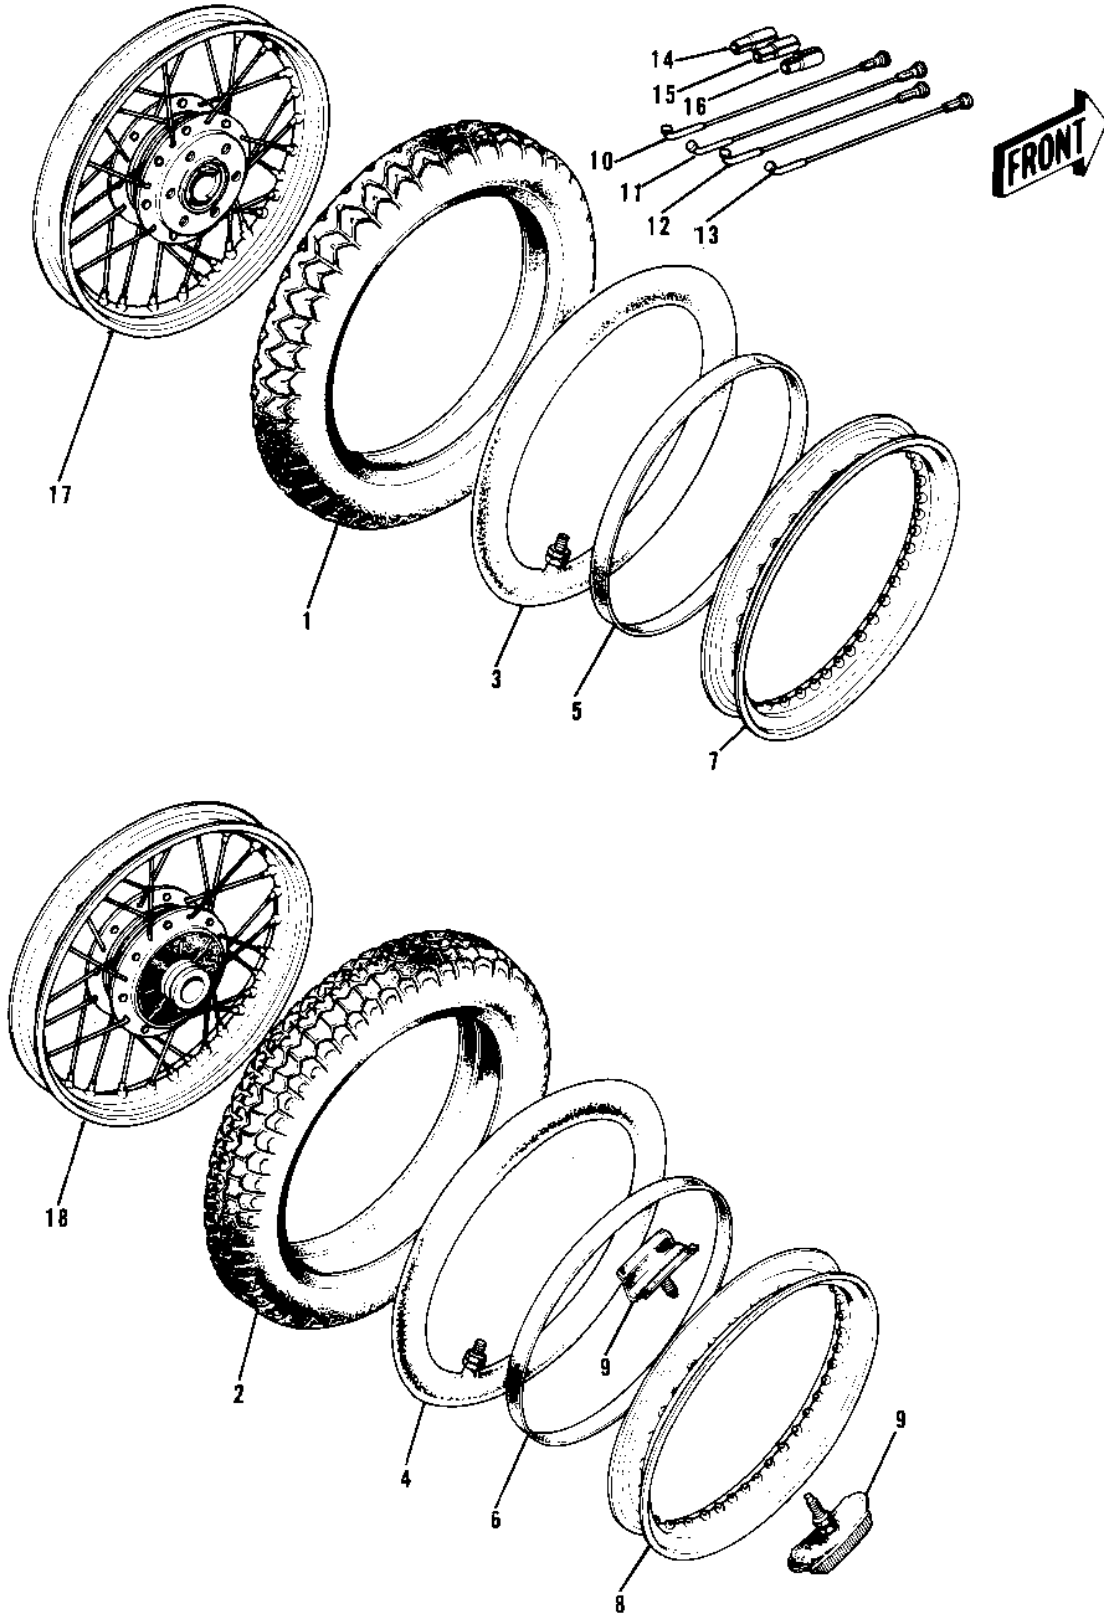

1971 H1-B PARTS DIAGRAM

WHEELS/TIRES ('69-72 H1/A/B/C)

1971 H1-B PARTS LIST

WHEELS/TIRES ('69-72 H1/A/B/C)

ITEM NAME	PART NUMBER	QUANTITY
UNAVAILABLE IN PRICE BOOK (Ref # 1)	41020-004	1
TIRE 325H-19 F6B F (Ref # 1)	41021-038	1
UNAVAILABLE IN PRICE BOOK (Ref # 2)	41021-011	1
TIRE 400H-18 K87 R (Ref # 2)	41021-039	1
*** N.L.A.*** (Canada) (Ref # 3)	41022-030	1
TUBE,3.0/3.25/3.60-19 (Ref # 3)	41022-1019	1
TUBE 350/375/410-18 (Ref # 4)	41022-031	1
BAND RIM (Ref # 5)	41023-015	1
BAND,RIM,4.00/5.10-18 (Ref # 6)	41023-1006	1
RIM 1.85BX19W (Ref # 7)	41025-056	1
RIM,1.8BX19W (Ref # 7)	41025-051	1
RIM-2-15BX18W (Ref # 8)	41025-058	1
PROTECTOR-BEAD 1.85B (Ref # 9)	41024-007	2
SPOKE-ASY,FR INNER (Ref # 10)	41027-044	20
SPOKE-ASY,FR INNER (Ref # 10)	41027-042	20
SPOKE-ASY,FR OUTER (Ref # 11)	41028-043	20
SPOKE-ASY,FR OUTER (Ref # 11)	41028-041	20
SPOKE-ASY,RR INNER (Ref # 12)	41027-047	20
SPOKE-ASY,RR OUTER (Ref # 13)	41028-046	20
WEIGHT,BALANCE,10G (Ref # 14)	41075-1007	AR
WEIGHT,BALANCE,20G (Ref # 15)	41075-1008	AR
WEIGHT,BALANCE,30G (Ref # 16)	41075-1009	AR
WHEEL ASSY FRONT (Ref # 17)	41074-006	1
WHEEL ASSY-FRONT (Ref # 17)	41074-022	1
WHEEL ASSY REAR (Ref # 18)	42048-008	1
WHEEL ASSY,REAR (Ref # 18)	42048-021	1