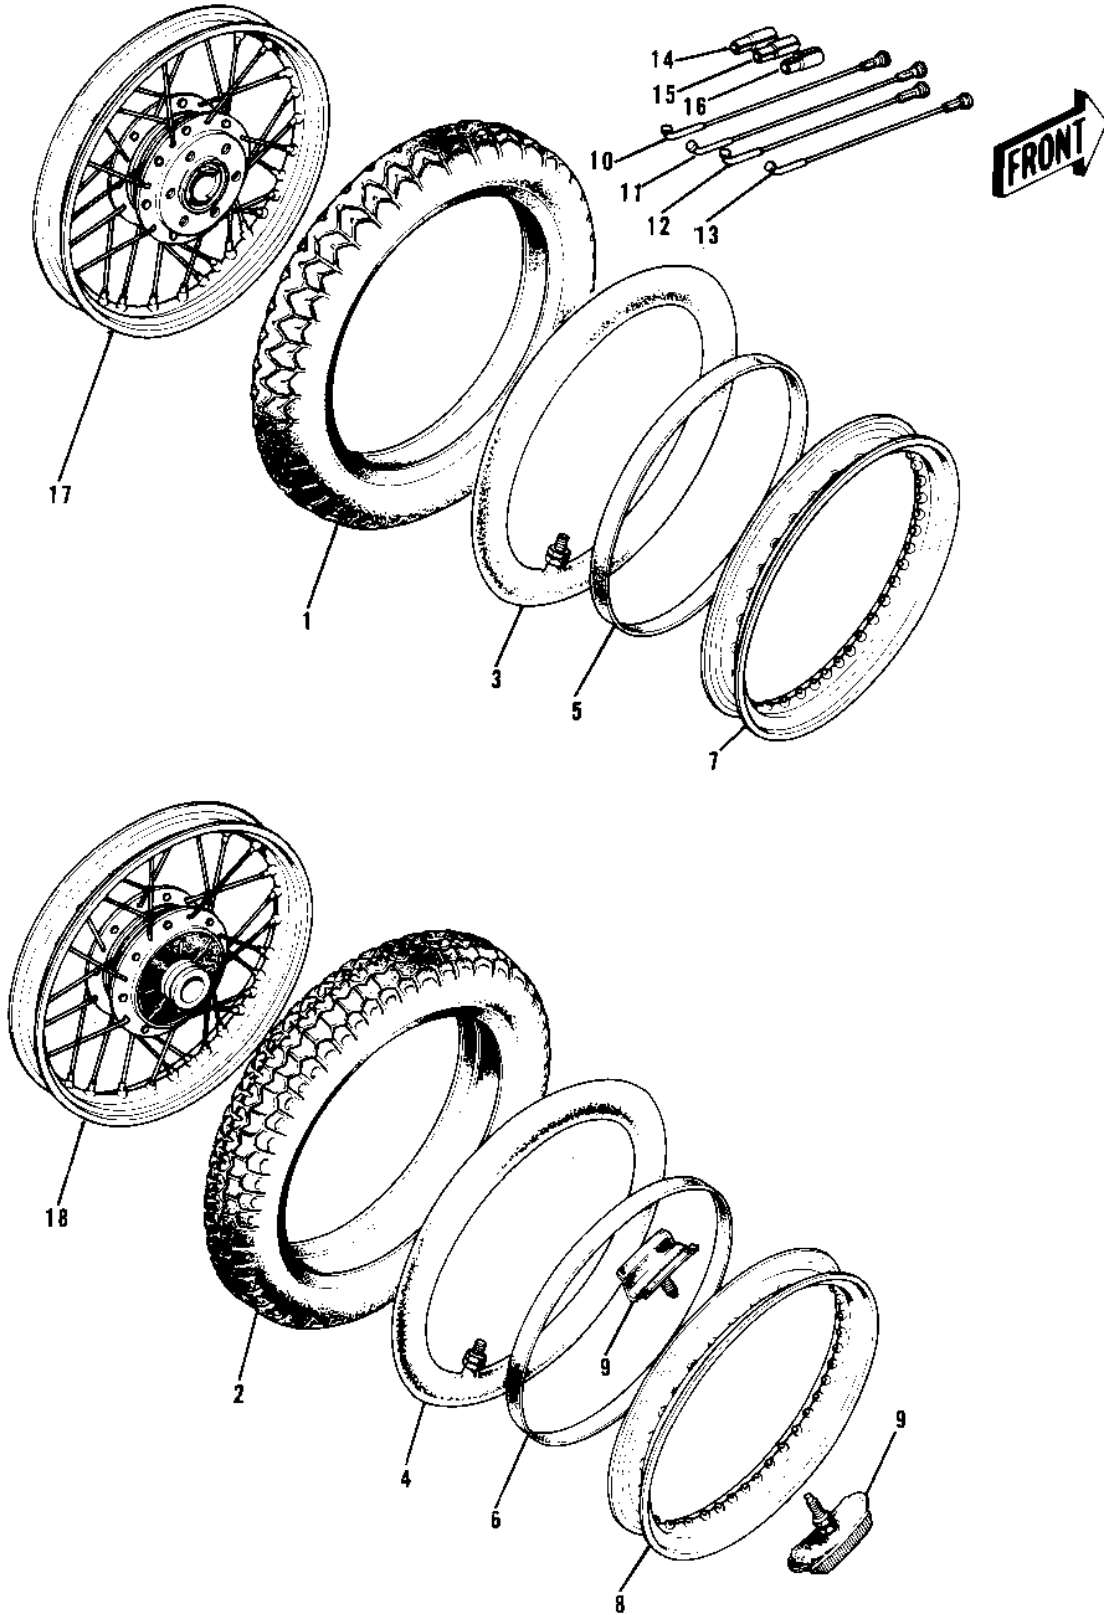

1972 H1-C PARTS DIAGRAM

WHEELS/TIRES ('69-72 H1/A/B/C)

1972 H1-C PARTS LIST

WHEELS/TIRES ('69-72 H1/A/B/C)

ITEM NAME	PART NUMBER	QUANTITY
UNAVAILABLE IN PRICE BOOK (Ref # 1)	41020-004	1
TIRE 325H-19 F6B F (Ref # 1)	41021-038	1
UNAVAILABLE IN PRICE BOOK (Ref # 2)	41021-011	1
TIRE 400H-18 K87 R (Ref # 2)	41021-039	1
*** N.L.A.*** (Canada) (Ref # 3)	41022-030	1
TUBE,3.0/3.25/3.60-19 (Ref # 3)	41022-1019	1
TUBE 350/375/410-18 (Ref # 4)	41022-031	1
BAND RIM (Ref # 5)	41023-015	1
BAND,RIM,4.00/5.10-18 (Ref # 6)	41023-1006	1
RIM 1.85BX19W (Ref # 7)	41025-056	1
RIM,1.8BX19W (Ref # 7)	41025-051	1
RIM-2-15BX18W (Ref # 8)	41025-058	1
PROTECTOR-BEAD 1.85B (Ref # 9)	41024-007	2
SPOKE-ASY,FR INNER (Ref # 10)	41027-044	20
SPOKE-ASY,FR INNER (Ref # 10)	41027-042	20
SPOKE-ASY,FR OUTER (Ref # 11)	41028-043	20
SPOKE-ASY,FR OUTER (Ref # 11)	41028-041	20
SPOKE-ASY,RR INNER (Ref # 12)	41027-047	20
SPOKE-ASY,RR OUTER (Ref # 13)	41028-046	20
WEIGHT,BALANCE,10G (Ref # 14)	41075-1007	AR
WEIGHT,BALANCE,20G (Ref # 15)	41075-1008	AR
WEIGHT,BALANCE,30G (Ref # 16)	41075-1009	AR
WHEEL ASSY FRONT (Ref # 17)	41074-006	1
WHEEL ASSY-FRONT (Ref # 17)	41074-022	1
WHEEL ASSY REAR (Ref # 18)	42048-008	1
WHEEL ASSY,REAR (Ref # 18)	42048-021	1