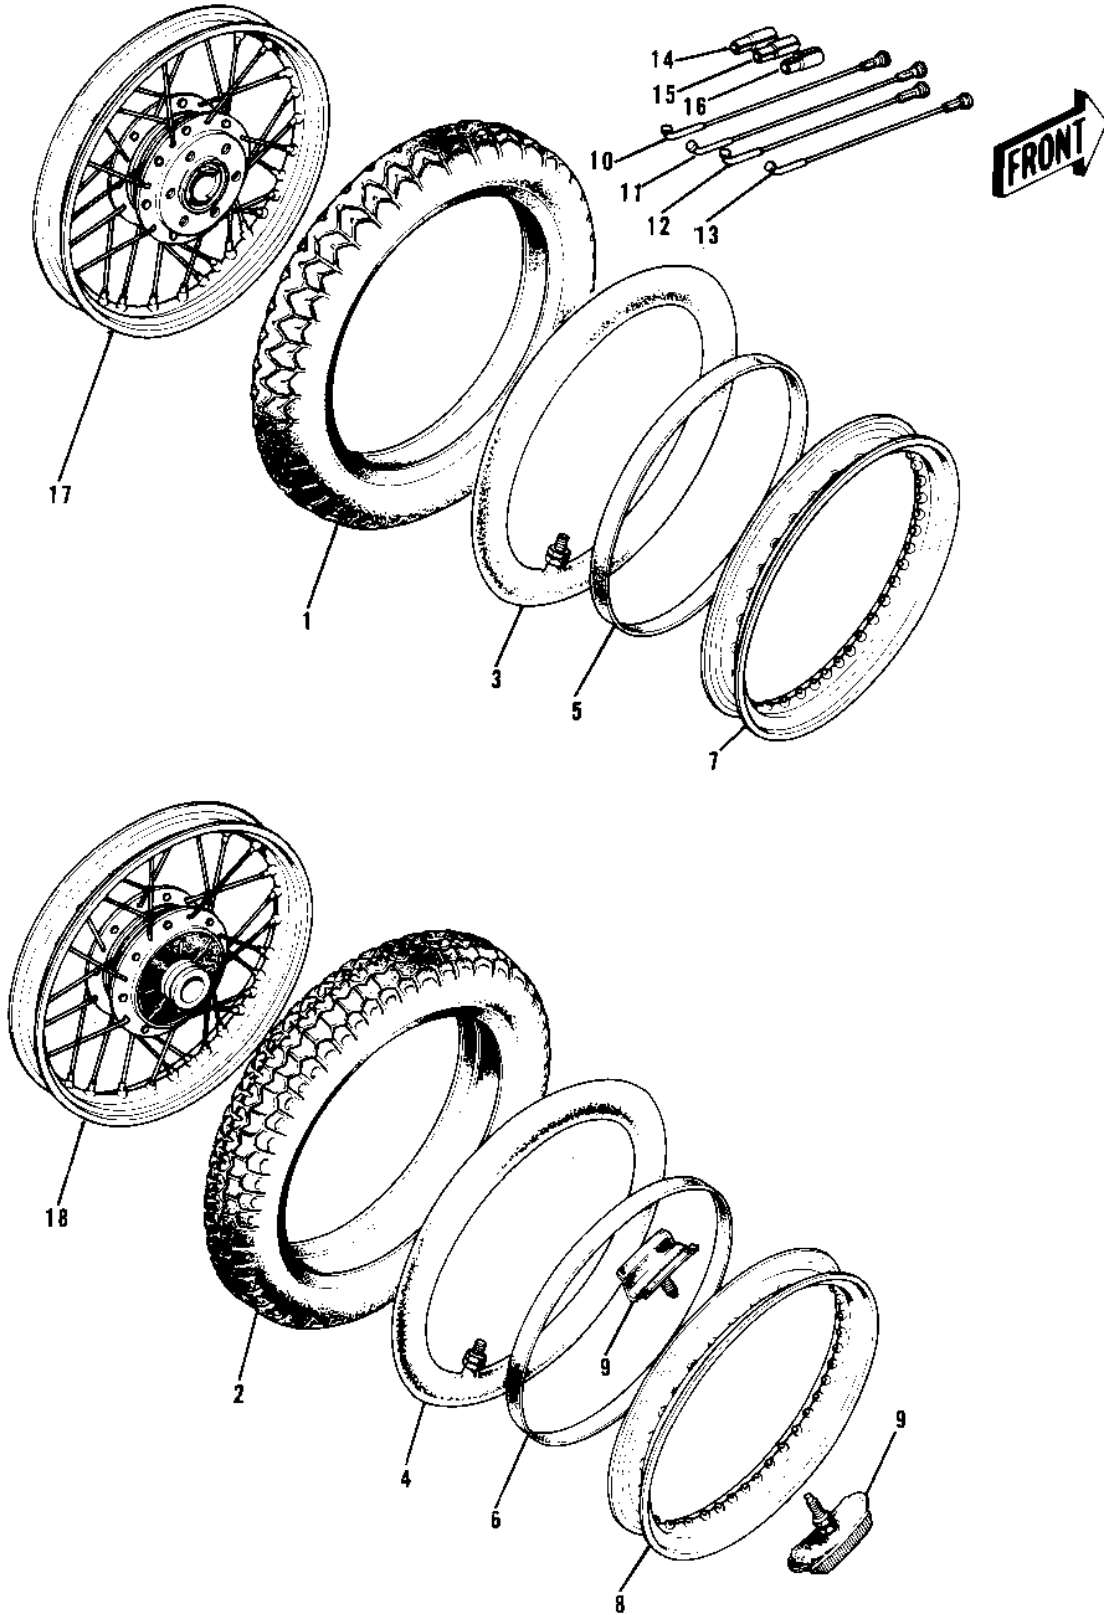

# 1974 H1-E PARTS DIAGRAM

WHEELS/TIRES ('69-72 H1/A/B/C)

# 1974 H1-E PARTS LIST

WHEELS/TIRES ('69-72 H1/A/B/C)

ITEM NAME	PART NUMBER	QUANTITY
UNAVAILABLE IN PRICE BOOK (Ref # 1)	41020-004	1
TIRE 325H-19 F6B F (Ref # 1)	41021-038	1
UNAVAILABLE IN PRICE BOOK (Ref # 2)	41021-011	1
TIRE 400H-18 K87 R (Ref # 2)	41021-039	1
*** N.L.A.*** (Canada) (Ref # 3)	41022-030	1
TUBE,3.0/3.25/3.60-19 (Ref # 3)	41022-1019	1
TUBE 350/375/410-18 (Ref # 4)	41022-031	1
BAND RIM (Ref # 5)	41023-015	1
BAND,RIM,4.00/5.10-18 (Ref # 6)	41023-1006	1
RIM 1.85BX19W (Ref # 7)	41025-056	1
RIM,1.8BX19W (Ref # 7)	41025-051	1
RIM-2-15BX18W (Ref # 8)	41025-058	1
PROTECTOR-BEAD 1.85B (Ref # 9)	41024-007	2
SPOKE-ASY,FR INNER (Ref # 10)	41027-044	20
SPOKE-ASY,FR INNER (Ref # 10)	41027-042	20
SPOKE-ASY,FR OUTER (Ref # 11)	41028-043	20
SPOKE-ASY,FR OUTER (Ref # 11)	41028-041	20
SPOKE-ASY,RR INNER (Ref # 12)	41027-047	20
SPOKE-ASY,RR OUTER (Ref # 13)	41028-046	20
WEIGHT,BALANCE,10G (Ref # 14)	41075-1007	AR
WEIGHT,BALANCE,20G (Ref # 15)	41075-1008	AR
WEIGHT,BALANCE,30G (Ref # 16)	41075-1009	AR
WHEEL ASSY FRONT (Ref # 17)	41074-006	1
WHEEL ASSY-FRONT (Ref # 17)	41074-022	1
WHEEL ASSY REAR (Ref # 18)	42048-008	1
WHEEL ASSY,REAR (Ref # 18)	42048-021	1