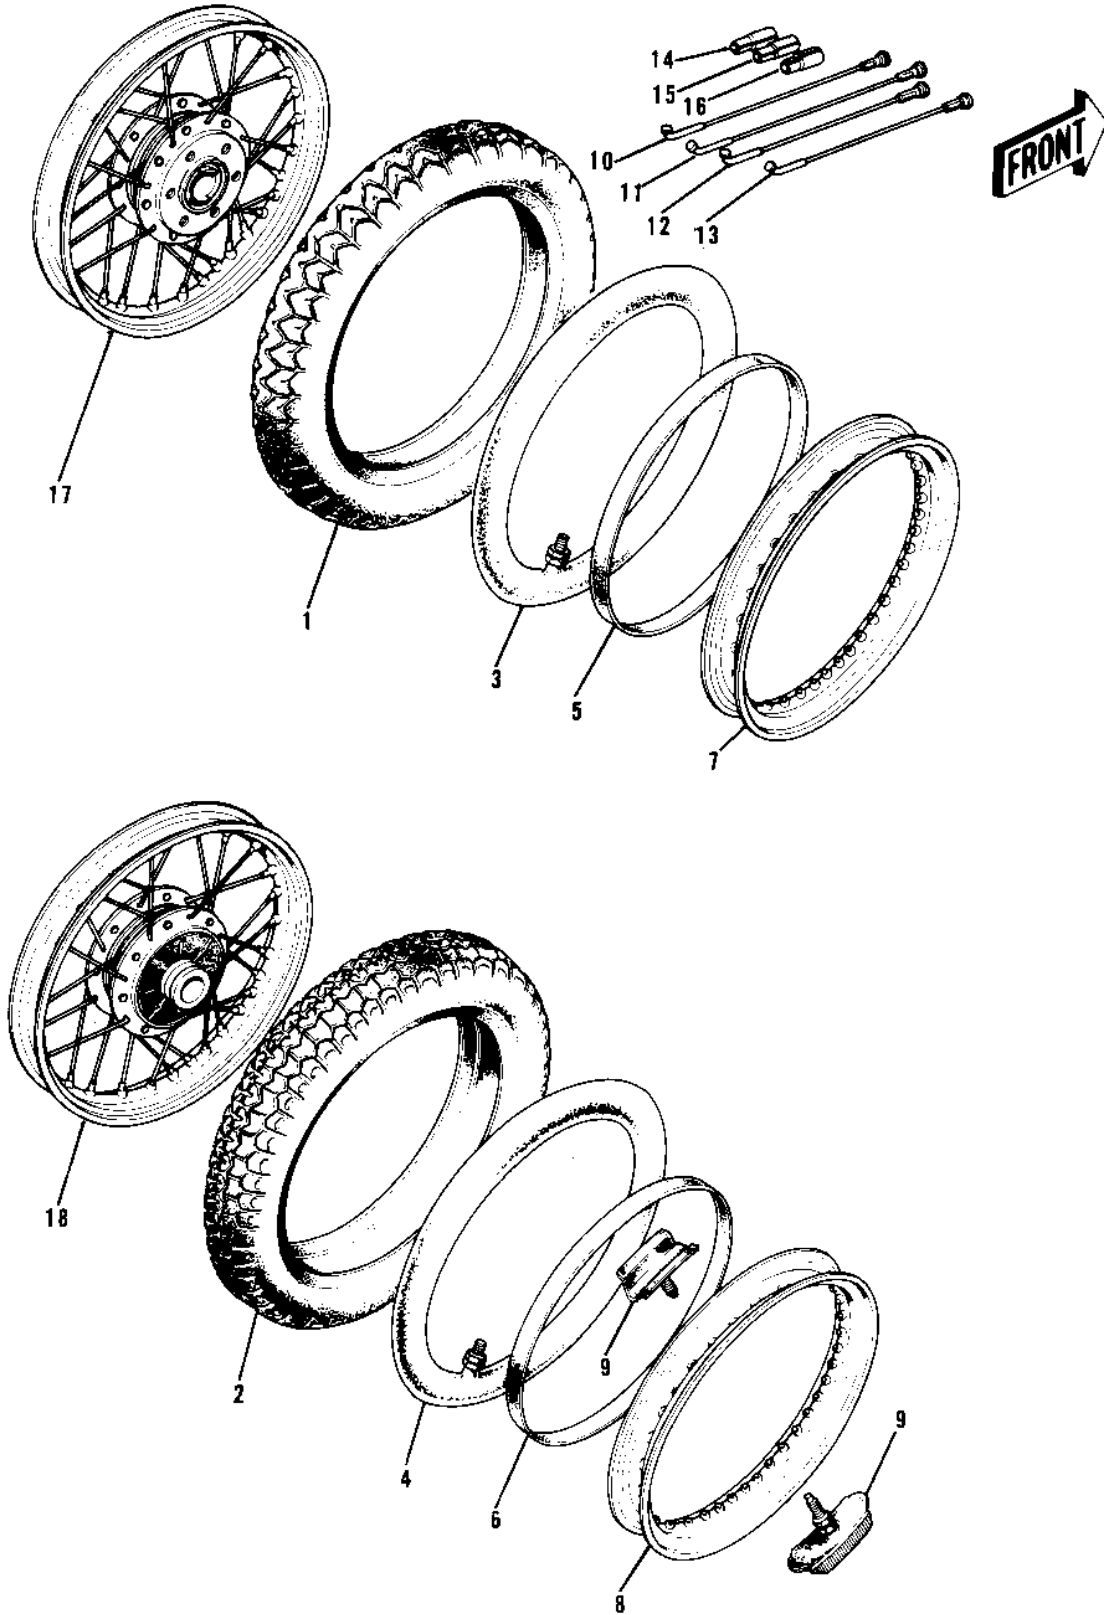

1975 H1-F PARTS DIAGRAM

WHEELS/TIRES ('69-72 H1/A/B/C)

1975 H1-F PARTS LIST

WHEELS/TIRES ('69-72 H1/A/B/C)

ITEM NAME	PART NUMBER	QUANTITY
UNAVAILABLE IN PRICE BOOK (Ref # 1)	41020-004	1
TIRE 325H-19 F6B F (Ref # 1)	41021-038	1
UNAVAILABLE IN PRICE BOOK (Ref # 2)	41021-011	1
TIRE 400H-18 K87 R (Ref # 2)	41021-039	1
*** N.L.A.*** (Canada) (Ref # 3)	41022-030	1
TUBE,3.0/3.25/3.60-19 (Ref # 3)	41022-1019	1
TUBE 350/375/410-18 (Ref # 4)	41022-031	1
BAND RIM (Ref # 5)	41023-015	1
BAND,RIM,4.00/5.10-18 (Ref # 6)	41023-1006	1
RIM 1.85BX19W (Ref # 7)	41025-056	1
RIM,1.8BX19W (Ref # 7)	41025-051	1
RIM-2-15BX18W (Ref # 8)	41025-058	1
PROTECTOR-BEAD 1.85B (Ref # 9)	41024-007	2
SPOKE-ASY,FR INNER (Ref # 10)	41027-044	20
SPOKE-ASY,FR INNER (Ref # 10)	41027-042	20
SPOKE-ASY,FR OUTER (Ref # 11)	41028-043	20
SPOKE-ASY,FR OUTER (Ref # 11)	41028-041	20
SPOKE-ASY,RR INNER (Ref # 12)	41027-047	20
SPOKE-ASY,RR OUTER (Ref # 13)	41028-046	20
WEIGHT,BALANCE,10G (Ref # 14)	41075-1007	AR
WEIGHT,BALANCE,20G (Ref # 15)	41075-1008	AR
WEIGHT,BALANCE,30G (Ref # 16)	41075-1009	AR
WHEEL ASSY FRONT (Ref # 17)	41074-006	1
WHEEL ASSY-FRONT (Ref # 17)	41074-022	1
WHEEL ASSY REAR (Ref # 18)	42048-008	1
WHEEL ASSY,REAR (Ref # 18)	42048-021	1