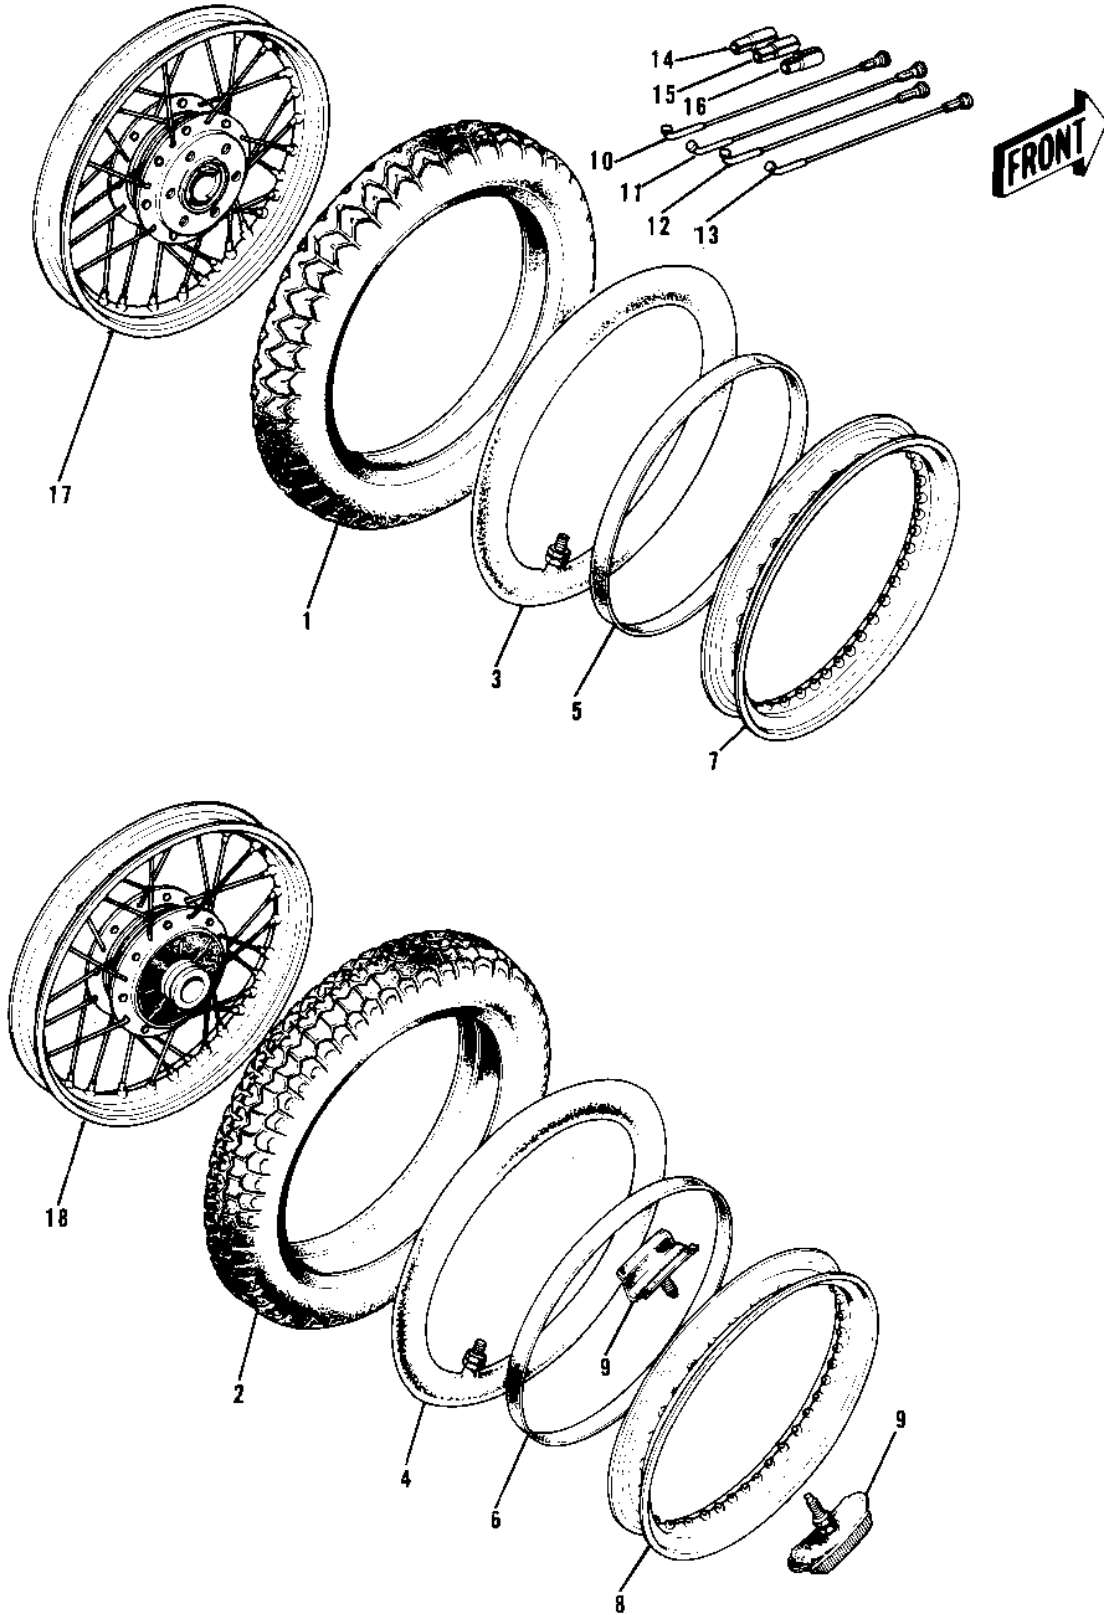

1976 KH500-A8 PARTS DIAGRAM

WHEELS/TIRES ('69-72 H1/A/B/C)

1976 KH500-A8 PARTS LIST

WHEELS/TIRES ('69-72 H1/A/B/C)

ITEM NAME	PART NUMBER	QUANTITY
UNAVAILABLE IN PRICE BOOK (Ref # 1)	41020-004	1
TIRE 325H-19 F6B F (Ref # 1)	41021-038	1
UNAVAILABLE IN PRICE BOOK (Ref # 2)	41021-011	1
TIRE 400H-18 K87 R (Ref # 2)	41021-039	1
*** N.L.A.*** (Canada) (Ref # 3)	41022-030	1
TUBE,3.0/3.25/3.60-19 (Ref # 3)	41022-1019	1
TUBE 350/375/410-18 (Ref # 4)	41022-031	1
BAND RIM (Ref # 5)	41023-015	1
BAND,RIM,4.00/5.10-18 (Ref # 6)	41023-1006	1
RIM 1.85BX19W (Ref # 7)	41025-056	1
RIM,1.8BX19W (Ref # 7)	41025-051	1
RIM-2-15BX18W (Ref # 8)	41025-058	1
PROTECTOR-BEAD 1.85B (Ref # 9)	41024-007	2
SPOKE-ASY,FR INNER (Ref # 10)	41027-044	20
SPOKE-ASY,FR INNER (Ref # 10)	41027-042	20
SPOKE-ASY,FR OUTER (Ref # 11)	41028-043	20
SPOKE-ASY,FR OUTER (Ref # 11)	41028-041	20
SPOKE-ASY,RR INNER (Ref # 12)	41027-047	20
SPOKE-ASY,RR OUTER (Ref # 13)	41028-046	20
WEIGHT,BALANCE,10G (Ref # 14)	41075-1007	AR
WEIGHT,BALANCE,20G (Ref # 15)	41075-1008	AR
WEIGHT,BALANCE,30G (Ref # 16)	41075-1009	AR
WHEEL ASSY FRONT (Ref # 17)	41074-006	1
WHEEL ASSY-FRONT (Ref # 17)	41074-022	1
WHEEL ASSY REAR (Ref # 18)	42048-008	1
WHEEL ASSY,REAR (Ref # 18)	42048-021	1