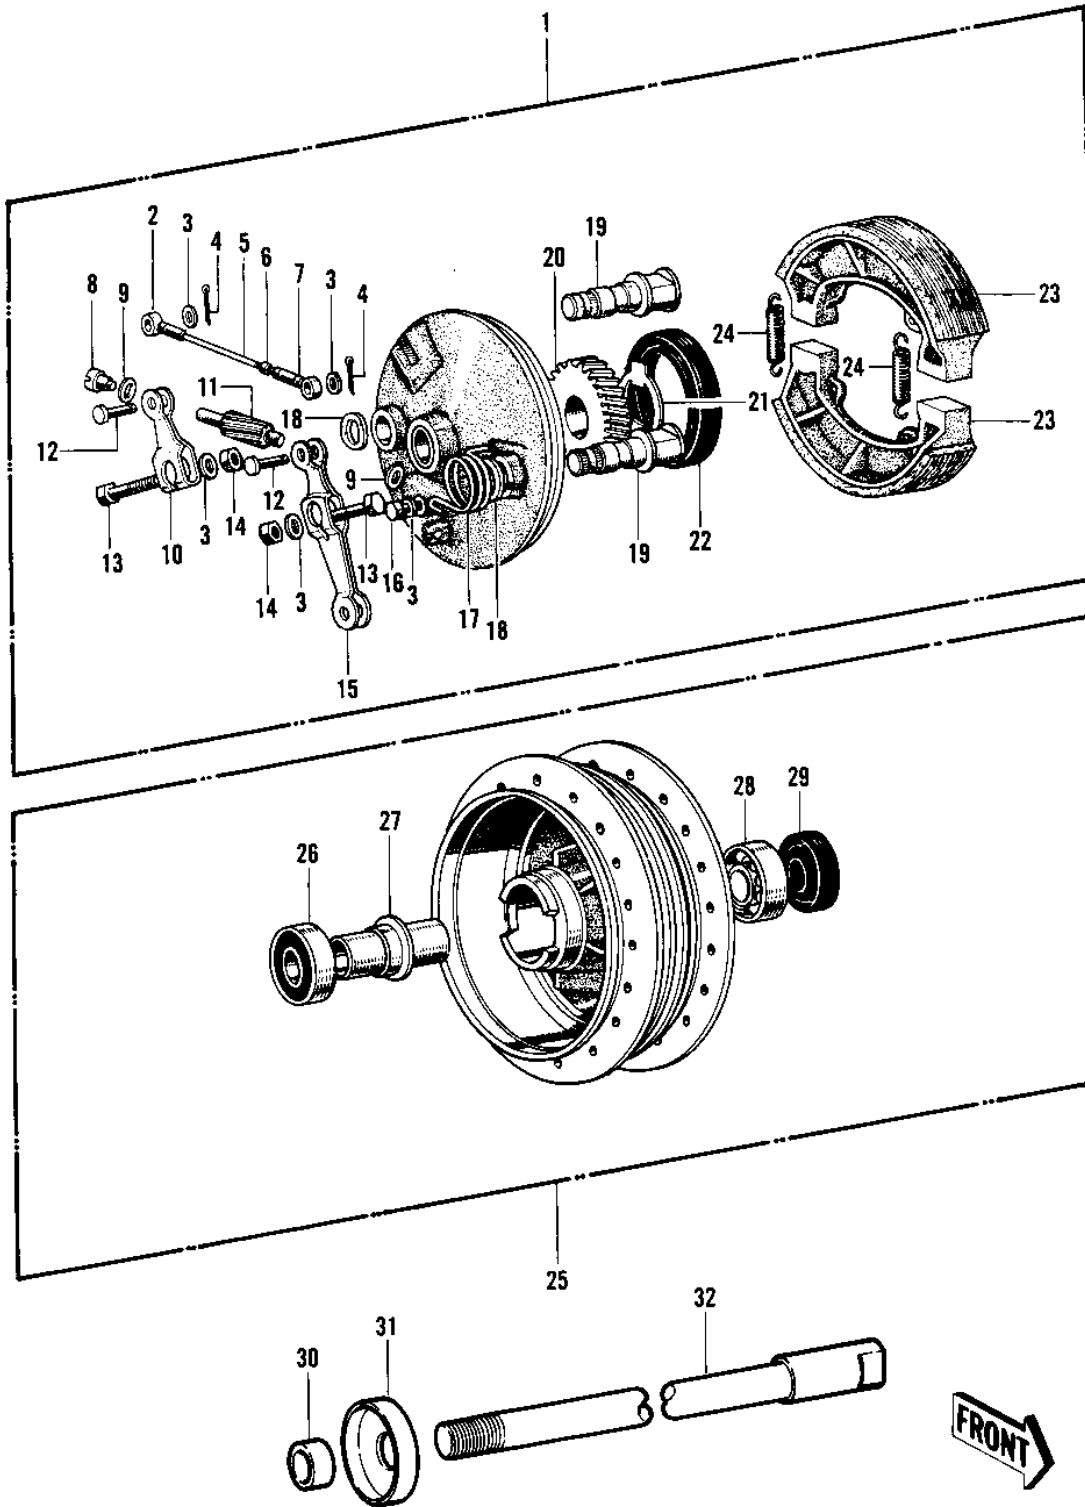

1973 H1-D PARTS DIAGRAM

FRONT HUB/BRAKE (H1/A/C)

(H1/

1973 H1-D PARTS LIST

FRONT HUB/BRAKE (H1/A/C)

ITEM NAME	PART NUMBER	QUANTITY
PANEL-ASY,FR BRK (Ref # 1)	41035-018	1
ROD END,BRK CONNECT (Ref # 2)	41058-009	1
ROD END,BRK CONNECT (Ref # 2)	41058-009	1
WASHER PLAIN 6MM (Ref # 3)	411B0600	5
PIN COTTER 1.2X10 (Ref # 4)	550D1210	2
ROD BRK CAM LEV CONCT (Ref # 5)	41057-011	1
NUT,5MM (Ref # 6)	311B0500	1
ROD END,BRK CONNECT (Ref # 7)	41058-008	1
ROD END,BRK CONNECT (Ref # 7)	41058-008	1
BUSH SPEDMETER PINION (Ref # 8)	41062-003	1
WASHER PINION THRUST (Ref # 9)	41063-003	2
LEVER FRT BRK CAM 2ND (Ref # 10)	41053-012	1
PINION SPEEDOMETER (Ref # 11)	41060-009	1
PIN BRAKE CONNECT ROD (Ref # 12)	41055-003	2
BOLT-UPSET (Ref # 13)	112G0630	2
NUT 6MM (Ref # 14)	311B0600	2
LEVER FRT BRK CAM 1ST (Ref # 15)	41053-011	1
BOLT-UPSET (Ref # 16)	112G0618	1
SPRING BRAKE CAM LEV (Ref # 17)	41056-003	1
DUST SHIELD BRAKE CAM (Ref # 18)	41051-001	2
CAM SHAFT FRONT BRAKE (Ref # 19)	41050-007	2
GEAR SPEEDOMETER (Ref # 20)	41059-010	1
RECIEVER SPEED GEAR (Ref # 21)	41064-005	1
OIL SEAL (Ref # 22)	92050-026	1
SHOE BRAKE (Ref # 23)	41048-007	2
SPRING,BRAKE SHOE (Ref # 24)	41049-012	2
DRUM-ASSY,FR BRK (Ref # 25)	41034-013	1
BEARING BALL #6303Z (Ref # 26)	601B6303Z	1
SPACER FR HUB BEARING (Ref # 27)	41039-015	1

1973 H1-D PARTS LIST

FRONT HUB/BRAKE (H1/A/C)

ITEM NAME	PART NUMBER	QUANTITY
UNAVAILABLE IN PRICE BOOK (Ref # 28)	601-B6303	1
OIL SEAL FRONT AXLE (Ref # 29)	654A254708	1
COLLAR AXLE OIL SEAL (Ref # 30)	41069-009	1
DUST SHIELD FRONT HUB (Ref # 31)	41042-005	1
AXLE FRONT (Ref # 32)	41068-020	1