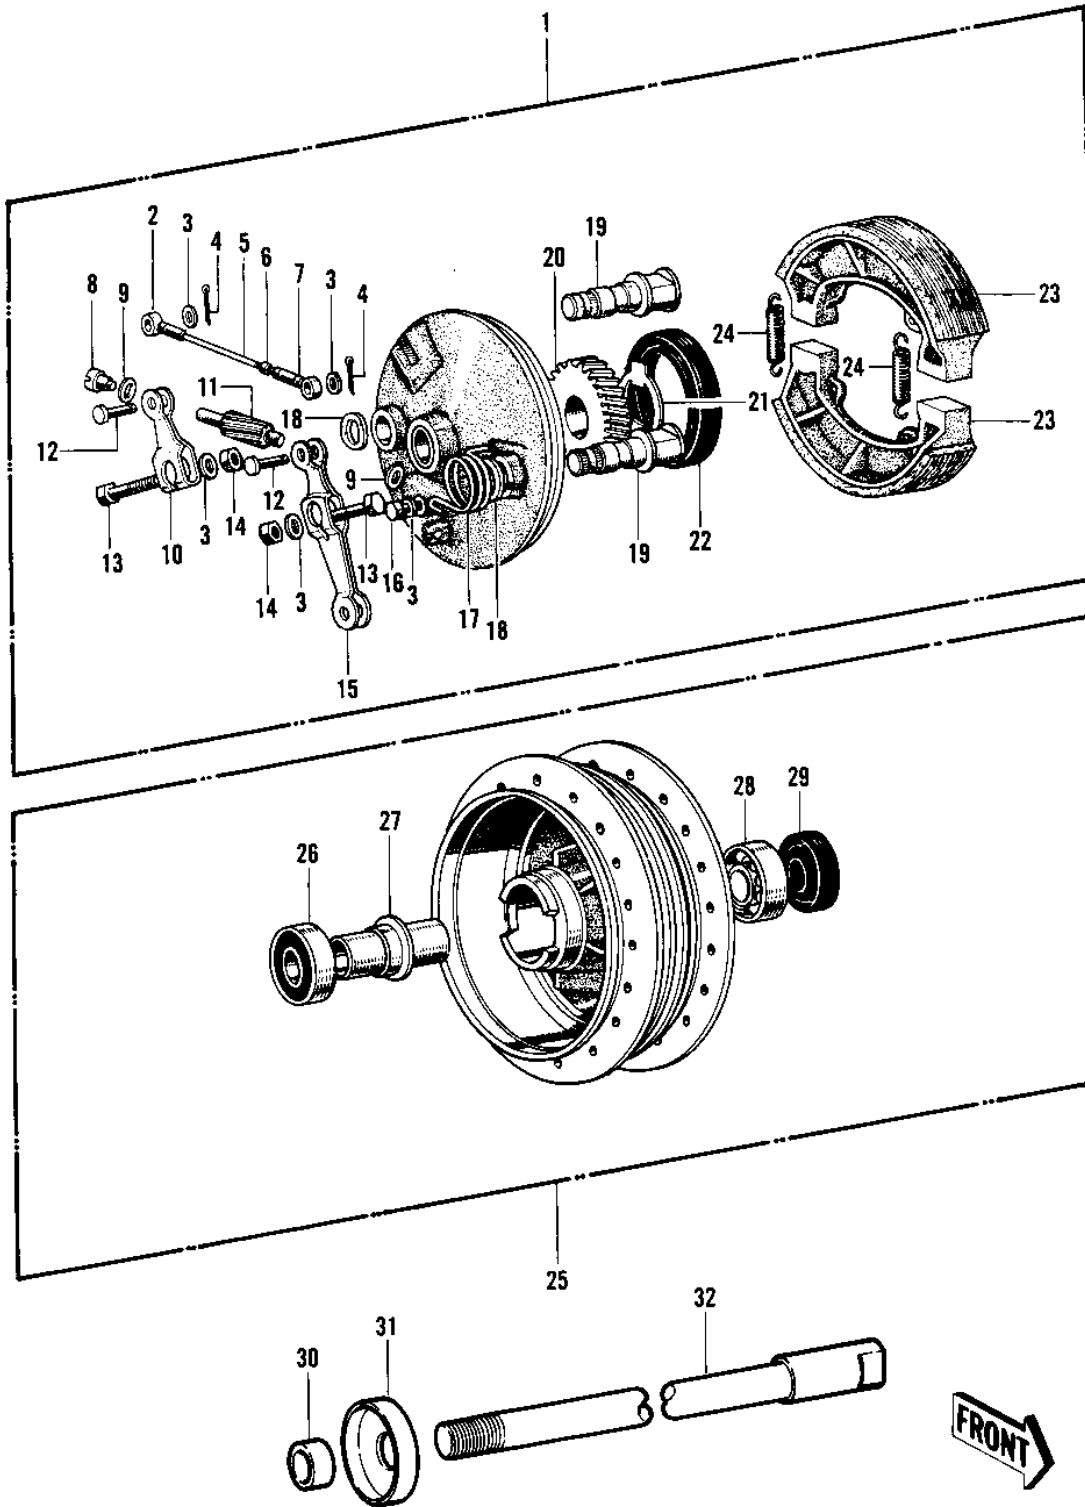

1974 H1-E PARTS DIAGRAM

FRONT HUB/BRAKE (H1/A/C)

(H1/

1974 H1-E PARTS LIST

FRONT HUB/BRAKE (H1/A/C)

ITEM NAME	PART NUMBER	QUANTITY
PANEL-ASY,FR BRK (Ref # 1)	41035-018	1
ROD END,BRK CONNECT (Ref # 2)	41058-009	1
ROD END,BRK CONNECT (Ref # 2)	41058-009	1
WASHER PLAIN 6MM (Ref # 3)	411B0600	5
PIN COTTER 1.2X10 (Ref # 4)	550D1210	2
ROD BRK CAM LEV CONCT (Ref # 5)	41057-011	1
NUT,5MM (Ref # 6)	311B0500	1
ROD END,BRK CONNECT (Ref # 7)	41058-008	1
ROD END,BRK CONNECT (Ref # 7)	41058-008	1
BUSH SPEDMETER PINION (Ref # 8)	41062-003	1
WASHER PINION THRUST (Ref # 9)	41063-003	2
LEVER FRT BRK CAM 2ND (Ref # 10)	41053-012	1
PINION SPEEDOMETER (Ref # 11)	41060-009	1
PIN BRAKE CONNECT ROD (Ref # 12)	41055-003	2
BOLT-UPSET (Ref # 13)	112G0630	2
NUT 6MM (Ref # 14)	311B0600	2
LEVER FRT BRK CAM 1ST (Ref # 15)	41053-011	1
BOLT-UPSET (Ref # 16)	112G0618	1
SPRING BRAKE CAM LEV (Ref # 17)	41056-003	1
DUST SHIELD BRAKE CAM (Ref # 18)	41051-001	2
CAM SHAFT FRONT BRAKE (Ref # 19)	41050-007	2
GEAR SPEEDOMETER (Ref # 20)	41059-010	1
RECIEVER SPEED GEAR (Ref # 21)	41064-005	1
OIL SEAL (Ref # 22)	92050-026	1
SHOE BRAKE (Ref # 23)	41048-007	2
SPRING,BRAKE SHOE (Ref # 24)	41049-012	2
DRUM-ASSY,FR BRK (Ref # 25)	41034-013	1
BEARING BALL #6303Z (Ref # 26)	601B6303Z	1
SPACER FR HUB BEARING (Ref # 27)	41039-015	1

1974 H1-E PARTS LIST

FRONT HUB/BRAKE (H1/A/C)

ITEM NAME	PART NUMBER	QUANTITY
UNAVAILABLE IN PRICE BOOK (Ref # 28)	601-B6303	1
OIL SEAL FRONT AXLE (Ref # 29)	654A254708	1
COLLAR AXLE OIL SEAL (Ref # 30)	41069-009	1
DUST SHIELD FRONT HUB (Ref # 31)	41042-005	1
AXLE FRONT (Ref # 32)	41068-020	1