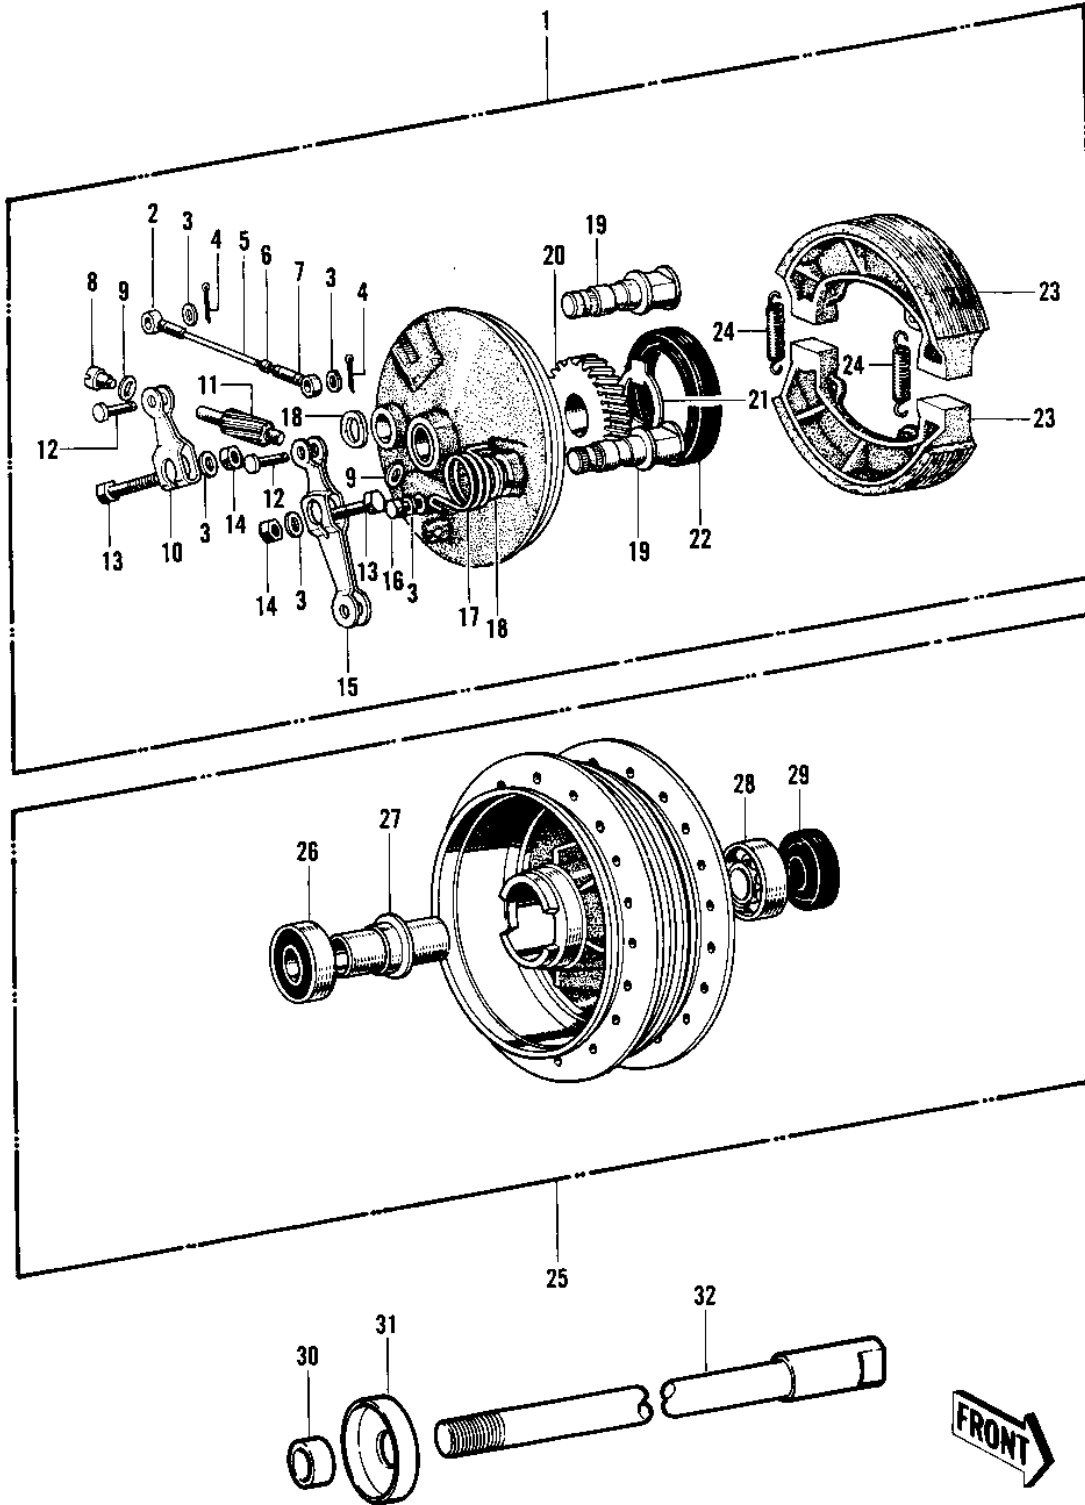

1975 H1-F PARTS DIAGRAM

FRONT HUB/BRAKE (H1/A/C)

(H1/

1975 H1-F PARTS LIST

FRONT HUB/BRAKE (H1/A/C)

ITEM NAME	PART NUMBER	QUANTITY
PANEL-ASY,FR BRK (Ref # 1)	41035-018	1
ROD END,BRK CONNECT (Ref # 2)	41058-009	1
ROD END,BRK CONNECT (Ref # 2)	41058-009	1
WASHER PLAIN 6MM (Ref # 3)	411B0600	5
PIN COTTER 1.2X10 (Ref # 4)	550D1210	2
ROD BRK CAM LEV CONCT (Ref # 5)	41057-011	1
NUT,5MM (Ref # 6)	311B0500	1
ROD END,BRK CONNECT (Ref # 7)	41058-008	1
ROD END,BRK CONNECT (Ref # 7)	41058-008	1
BUSH SPEDMETER PINION (Ref # 8)	41062-003	1
WASHER PINION THRUST (Ref # 9)	41063-003	2
LEVER FRT BRK CAM 2ND (Ref # 10)	41053-012	1
PINION SPEEDOMETER (Ref # 11)	41060-009	1
PIN BRAKE CONNECT ROD (Ref # 12)	41055-003	2
BOLT-UPSET (Ref # 13)	112G0630	2
NUT 6MM (Ref # 14)	311B0600	2
LEVER FRT BRK CAM 1ST (Ref # 15)	41053-011	1
BOLT-UPSET (Ref # 16)	112G0618	1
SPRING BRAKE CAM LEV (Ref # 17)	41056-003	1
DUST SHIELD BRAKE CAM (Ref # 18)	41051-001	2
CAM SHAFT FRONT BRAKE (Ref # 19)	41050-007	2
GEAR SPEEDOMETER (Ref # 20)	41059-010	1
RECIEVER SPEED GEAR (Ref # 21)	41064-005	1
OIL SEAL (Ref # 22)	92050-026	1
SHOE BRAKE (Ref # 23)	41048-007	2
SPRING,BRAKE SHOE (Ref # 24)	41049-012	2
DRUM-ASSY,FR BRK (Ref # 25)	41034-013	1
BEARING BALL #6303Z (Ref # 26)	601B6303Z	1
SPACER FR HUB BEARING (Ref # 27)	41039-015	1

1975 H1-F PARTS LIST

FRONT HUB/BRAKE (H1/A/C)

ITEM NAME	PART NUMBER	QUANTITY
UNAVAILABLE IN PRICE BOOK (Ref # 28)	601-B6303	1
OIL SEAL FRONT AXLE (Ref # 29)	654A254708	1
COLLAR AXLE OIL SEAL (Ref # 30)	41069-009	1
DUST SHIELD FRONT HUB (Ref # 31)	41042-005	1
AXLE FRONT (Ref # 32)	41068-020	1