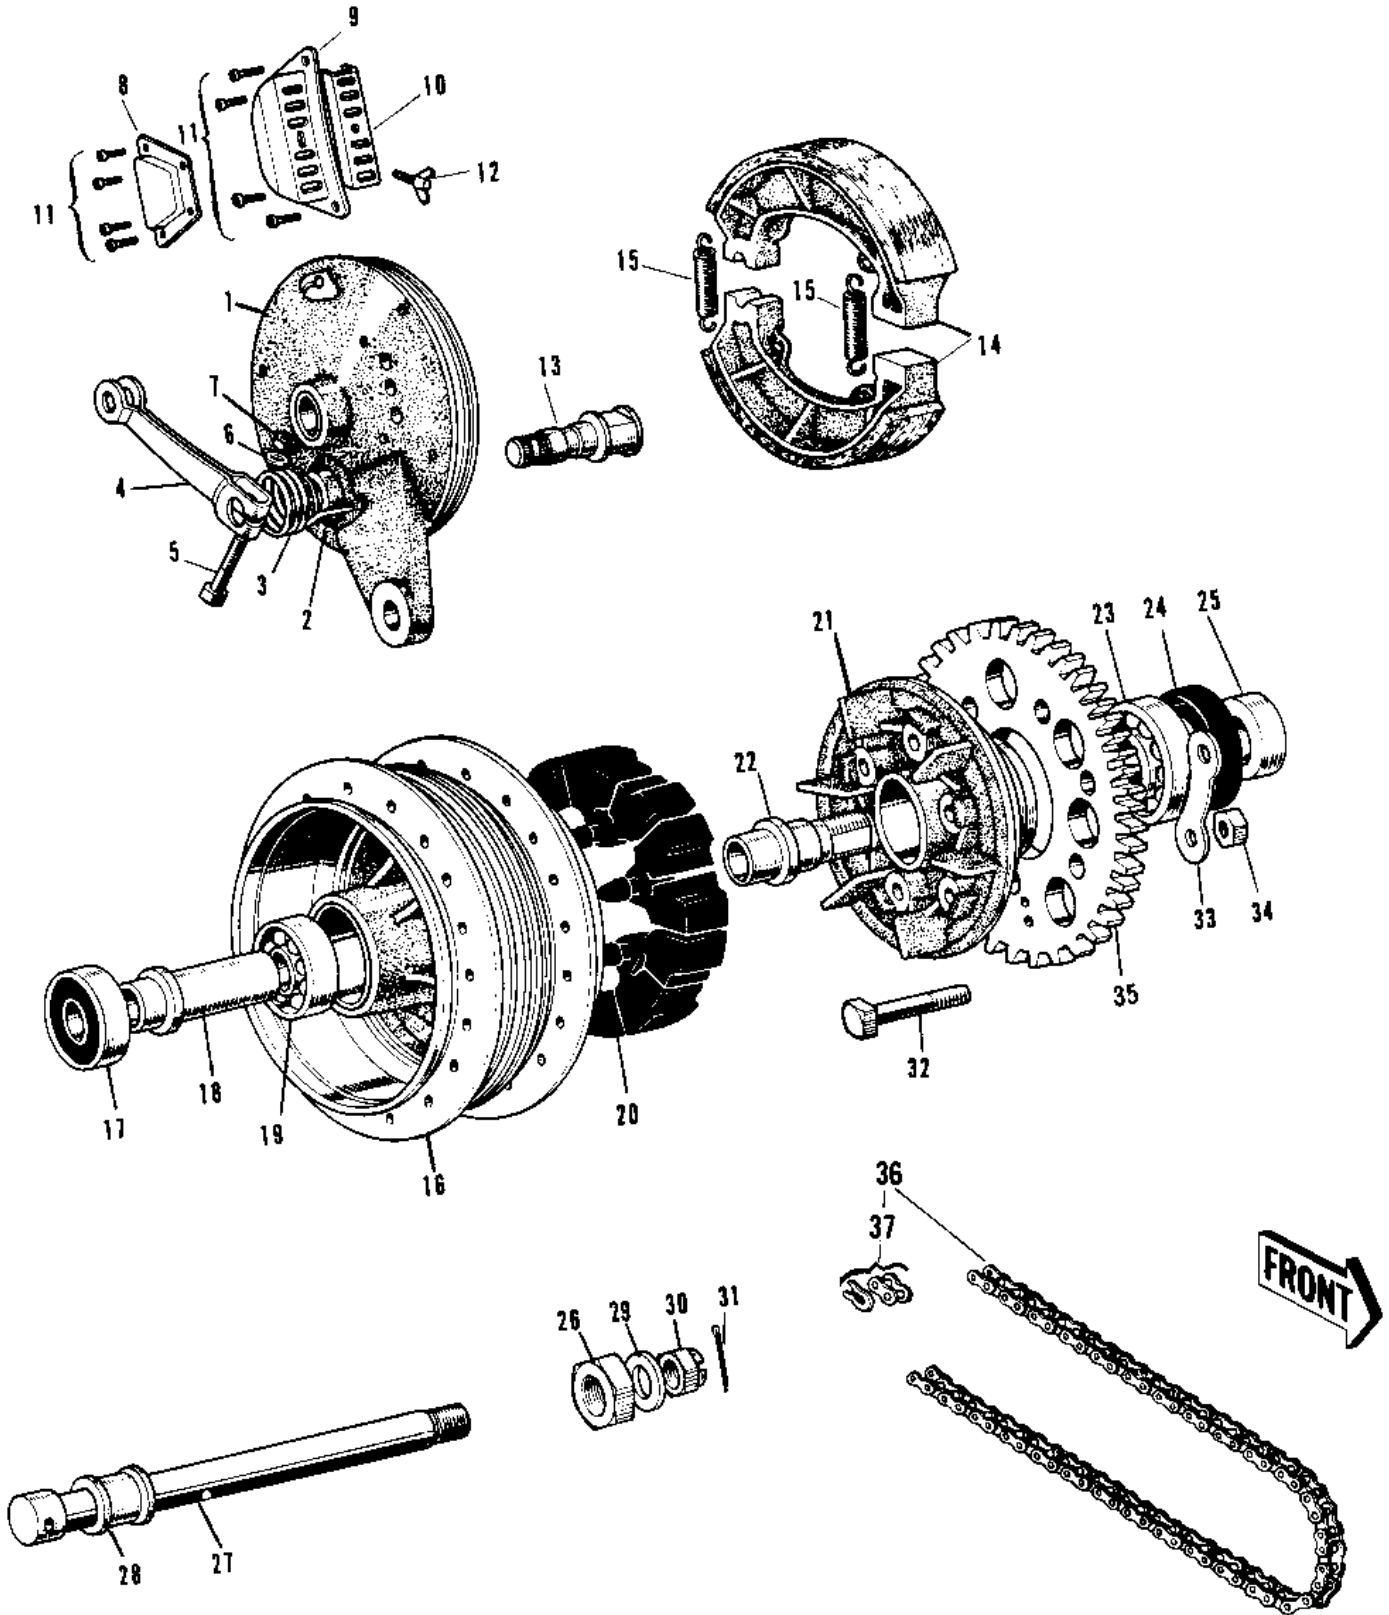

1971 H1-B PARTS DIAGRAM

REAR HUB/BRAKE/CHAIN ('69-'72 H1/A/B/C)

1971 H1-B PARTS LIST

REAR HUB/BRAKE/CHAIN ('69-'72 H1/A/B/C)

ITEM NAME	PART NUMBER	QUANTITY
PANEL-ASY,RR BRK,F.B. (Ref # 1)	42006-013-21	1
PANEL-ASY,RR BRK,F.B. (Ref # 1)	42006-013-21	1
DUST SHIELD BRAKE CAM (Ref # 2)	41051-001	1
SPRING BRAKE CAM LEV (Ref # 3)	41056-003	1
LEVER,REAR BRAKE CAM (Ref # 4)	42029-037	1
LEVER,REAR BRAKE CAM (Ref # 4)	42029-037	1
BOLT-UPSET,6X40 (Ref # 5)	112G0640	1
WASHER PLAIN 6MM (Ref # 6)	411B0600	1
NUT 6MM (Ref # 7)	311B0600	1
OUTLET-VENTILATOR (Ref # 8)	42023-002	1
INNLET-VENTILATOR (Ref # 9)	42022-002	1
SHUTTER AIR (Ref # 10)	42024-001	1
SCREW,4X6 (Ref # 11)	220E0406A	8
BOLT 3X10 WING (Ref # 12)	92001-062	1
CAM SHAFT REAR BRAKE (Ref # 13)	42026-009	1
SHOE,BRAKE (Ref # 14)	42019-007	2
SPRING BRAKE SHOE (Ref # 15)	42020-003	2
DRUM ASSY,RR BK,BUFF (Ref # 16)	42005-015-80	1
BEARING BALL #6205Z (Ref # 17)	601B6205Z	1
SPACER RR HUB BEARING (Ref # 18)	42010-014	1
BEARING BALL #6303Z (Ref # 19)	601B6303Z	1
DAMPER REAR HUB SHOCK (Ref # 20)	42014-014	1
COUPLING ASSY RR HUB (Ref # 21)	42008-005	1
SLEEVE RR HUB COUPLNG (Ref # 22)	42036-011	1
BEARING BALL #6305 (Ref # 23)	601B6305	1
OIL SEAL (Ref # 24)	92050-027	1
COLLAR SLEEVE (Ref # 25)	42037-017	1
NUT SLEEVE (Ref # 26)	42045-006	1
AXLE-REAR (Ref # 27)	42031-038	1

1971 H1-B PARTS LIST

REAR HUB/BRAKE/CHAIN ('69-'72 H1/A/B/C)

ITEM NAME	PART NUMBER	QUANTITY
AXLE-REAR (Ref # 27)	42031-038	1
COLLAR REAR AXLE (Ref # 28)	42032-017	1
WASHER L.H SLEEVE (Ref # 29)	42046-010	1
NUT CASTLE 16M/M (Ref # 30)	42045-014	1
NUT CASTLE 16M/M (Ref # 30)	42045-014	AL
PIN COTTER 4.0X30 (Ref # 31)	550D4030	1
BOLT-REAR SPROCKET (Ref # 32)	92003-087	6
WASHER LOCK (Ref # 33)	92088-007	3
NUT 10MM (Ref # 34)	42045-005	6
REAR SPROCKET 45T (Ref # 35)	42041-046	1
RR SPROCKET 43T (OPT) (Ref # 35)	42041-047	(1
RR SPROCKET 47T (OPT) (Ref # 35)	42041-077	(1
DR CHAIN 530X102L (Ref # 36)	92057-010	1
CHAIN JOINT 530 (Ref # 37)	92058-015	1