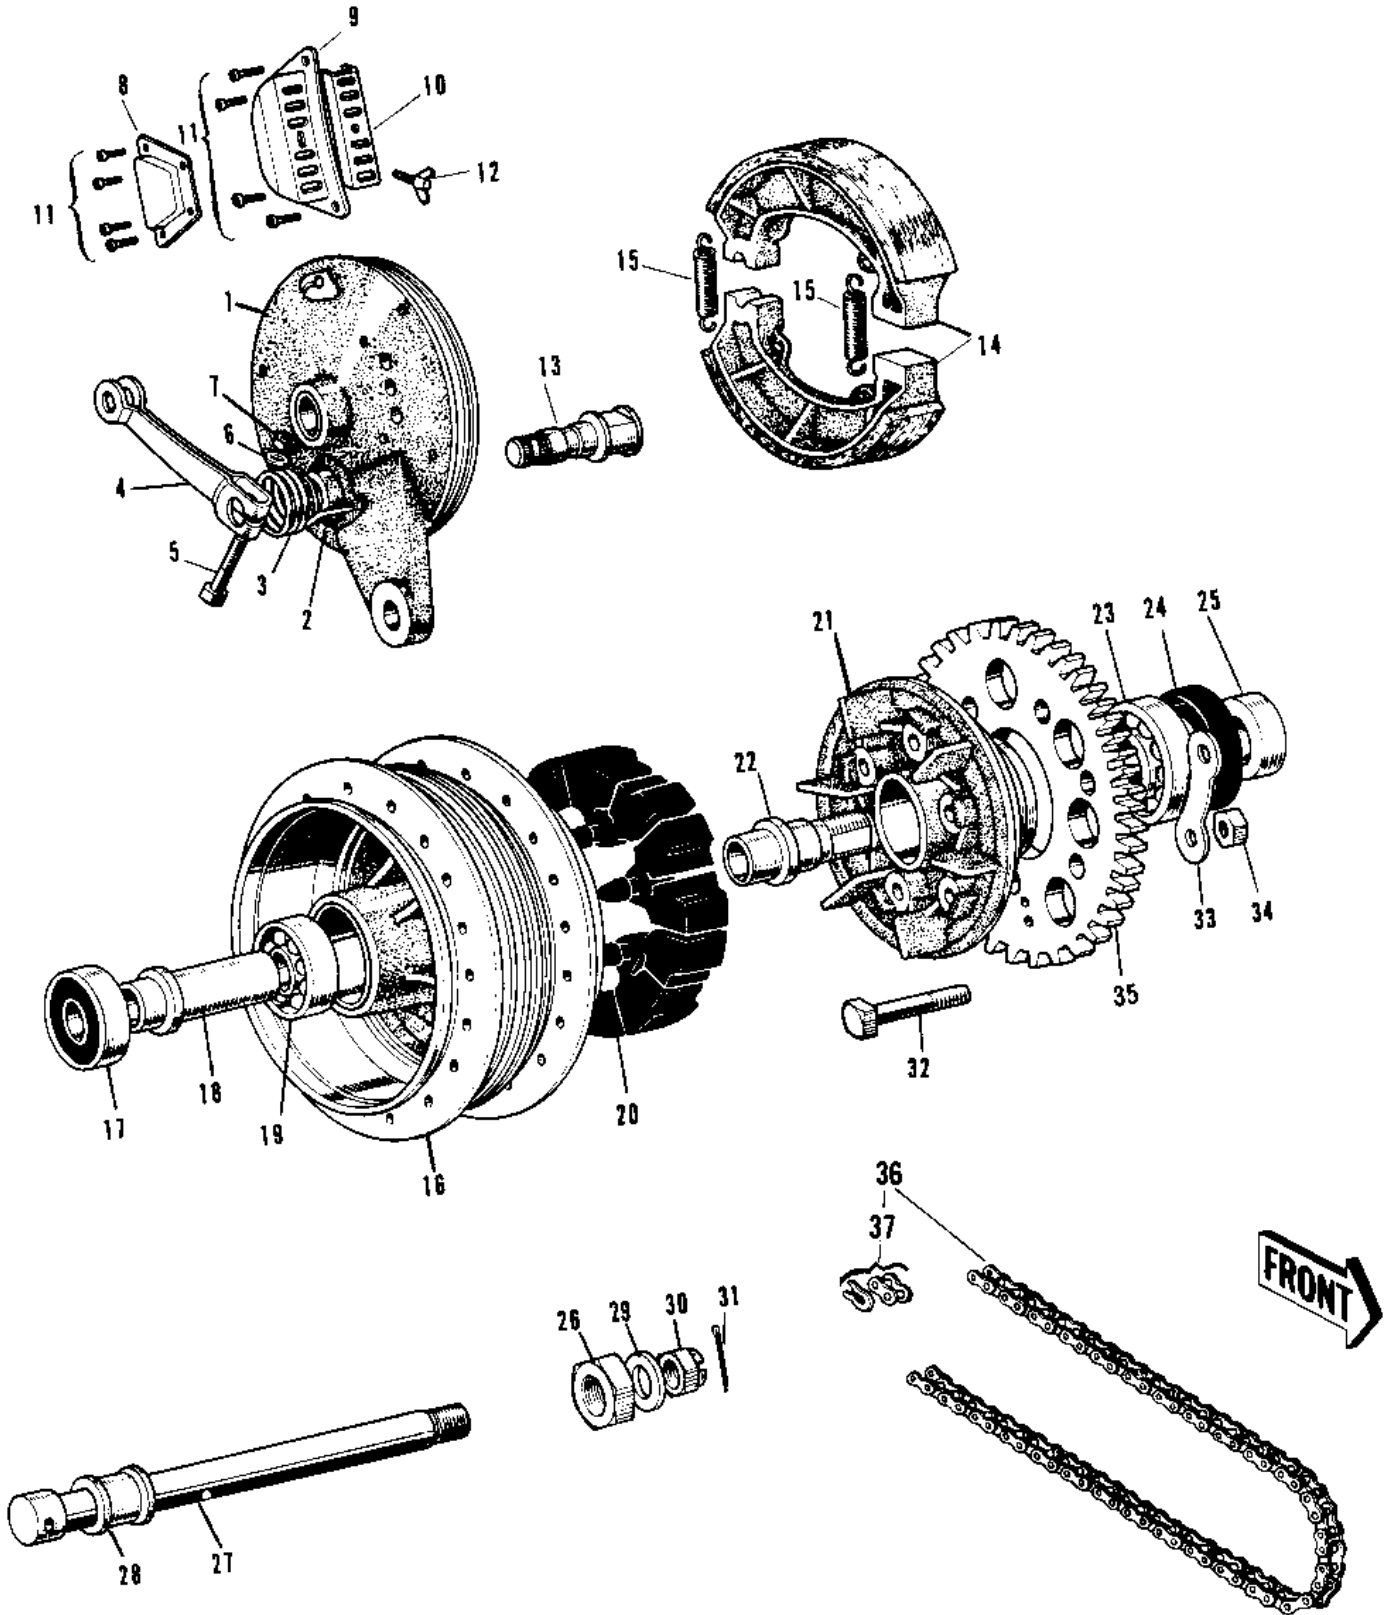

# 1974 H1-E PARTS DIAGRAM

REAR HUB/BRAKE/CHAIN ('69-'72 H1/A/B/C)

# 1974 H1-E PARTS LIST

REAR HUB/BRAKE/CHAIN ('69-'72 H1/A/B/C)

ITEM NAME	PART NUMBER	QUANTITY
PANEL-ASY,RR BRK,F.B. (Ref # 1)	42006-013-21	1
PANEL-ASY,RR BRK,F.B. (Ref # 1)	42006-013-21	1
DUST SHIELD BRAKE CAM (Ref # 2)	41051-001	1
SPRING BRAKE CAM LEV (Ref # 3)	41056-003	1
LEVER,REAR BRAKE CAM (Ref # 4)	42029-037	1
LEVER,REAR BRAKE CAM (Ref # 4)	42029-037	1
BOLT-UPSET,6X40 (Ref # 5)	112G0640	1
WASHER PLAIN 6MM (Ref # 6)	411B0600	1
NUT 6MM (Ref # 7)	311B0600	1
OUTLET-VENTILATOR (Ref # 8)	42023-002	1
INNLET-VENTILATOR (Ref # 9)	42022-002	1
SHUTTER AIR (Ref # 10)	42024-001	1
SCREW,4X6 (Ref # 11)	220E0406A	8
BOLT 3X10 WING (Ref # 12)	92001-062	1
CAM SHAFT REAR BRAKE (Ref # 13)	42026-009	1
SHOE,BRAKE (Ref # 14)	42019-007	2
SPRING BRAKE SHOE (Ref # 15)	42020-003	2
DRUM ASSY,RR BK,BUFF (Ref # 16)	42005-015-80	1
BEARING BALL #6205Z (Ref # 17)	601B6205Z	1
SPACER RR HUB BEARING (Ref # 18)	42010-014	1
BEARING BALL #6303Z (Ref # 19)	601B6303Z	1
DAMPER REAR HUB SHOCK (Ref # 20)	42014-014	1
COUPLING ASSY RR HUB (Ref # 21)	42008-005	1
SLEEVE RR HUB COUPLNG (Ref # 22)	42036-011	1
BEARING BALL #6305 (Ref # 23)	601B6305	1
OIL SEAL (Ref # 24)	92050-027	1
COLLAR SLEEVE (Ref # 25)	42037-017	1
NUT SLEEVE (Ref # 26)	42045-006	1
AXLE-REAR (Ref # 27)	42031-038	1

## 1974 H1-E PARTS LIST

REAR HUB/BRAKE/CHAIN ('69-'72 H1/A/B/C)

ITEM NAME	PART NUMBER	QUANTITY
AXLE-REAR (Ref # 27)	42031-038	1
COLLAR REAR AXLE (Ref # 28)	42032-017	1
WASHER L.H SLEEVE (Ref # 29)	42046-010	1
NUT CASTLE 16M/M (Ref # 30)	42045-014	1
NUT CASTLE 16M/M (Ref # 30)	42045-014	AL
PIN COTTER 4.0X30 (Ref # 31)	550D4030	1
BOLT-REAR SPROCKET (Ref # 32)	92003-087	6
WASHER LOCK (Ref # 33)	92088-007	3
NUT 10MM (Ref # 34)	42045-005	6
REAR SPROCKET 45T (Ref # 35)	42041-046	1
RR SPROCKET 43T (OPT) (Ref # 35)	42041-047	(1
RR SPROCKET 47T (OPT) (Ref # 35)	42041-077	(1
DR CHAIN 530X102L (Ref # 36)	92057-010	1
CHAIN JOINT 530 (Ref # 37)	92058-015	1