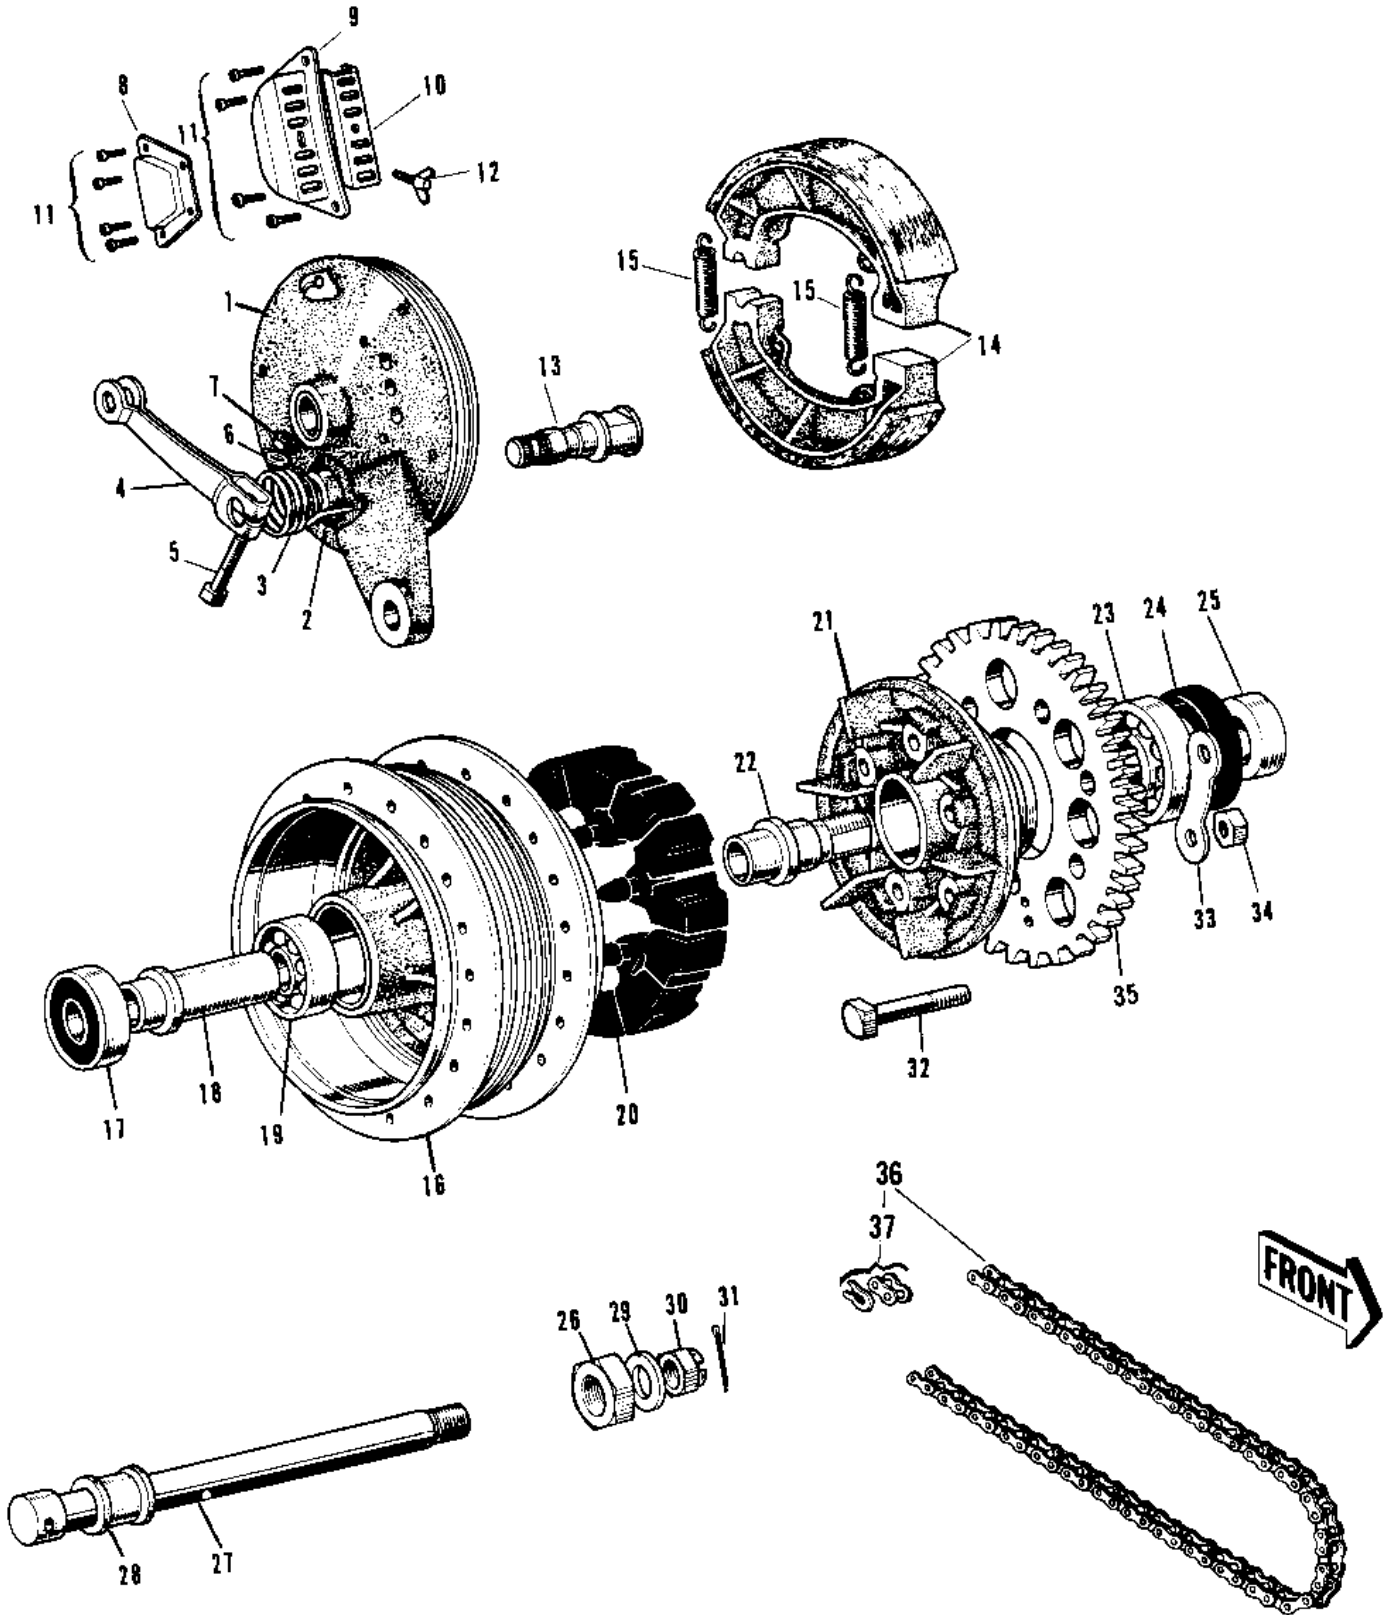

1975 H1-F PARTS DIAGRAM

REAR HUB/BRAKE/CHAIN ('69-'72 H1/A/B/C)

1975 H1-F PARTS LIST

REAR HUB/BRAKE/CHAIN ('69-'72 H1/A/B/C)

ITEM NAME	PART NUMBER	QUANTITY
PANEL-ASY,RR BRK,F.B. (Ref # 1)	42006-013-21	1
PANEL-ASY,RR BRK,F.B. (Ref # 1)	42006-013-21	1
DUST SHIELD BRAKE CAM (Ref # 2)	41051-001	1
SPRING BRAKE CAM LEV (Ref # 3)	41056-003	1
LEVER,REAR BRAKE CAM (Ref # 4)	42029-037	1
LEVER,REAR BRAKE CAM (Ref # 4)	42029-037	1
BOLT-UPSET,6X40 (Ref # 5)	112G0640	1
WASHER PLAIN 6MM (Ref # 6)	411B0600	1
NUT 6MM (Ref # 7)	311B0600	1
OUTLET-VENTILATOR (Ref # 8)	42023-002	1
INNLET-VENTILATOR (Ref # 9)	42022-002	1
SHUTTER AIR (Ref # 10)	42024-001	1
SCREW,4X6 (Ref # 11)	220E0406A	8
BOLT 3X10 WING (Ref # 12)	92001-062	1
CAM SHAFT REAR BRAKE (Ref # 13)	42026-009	1
SHOE,BRAKE (Ref # 14)	42019-007	2
SPRING BRAKE SHOE (Ref # 15)	42020-003	2
DRUM ASSY,RR BK,BUFF (Ref # 16)	42005-015-80	1
BEARING BALL #6205Z (Ref # 17)	601B6205Z	1
SPACER RR HUB BEARING (Ref # 18)	42010-014	1
BEARING BALL #6303Z (Ref # 19)	601B6303Z	1
DAMPER REAR HUB SHOCK (Ref # 20)	42014-014	1
COUPLING ASSY RR HUB (Ref # 21)	42008-005	1
SLEEVE RR HUB COUPLNG (Ref # 22)	42036-011	1
BEARING BALL #6305 (Ref # 23)	601B6305	1
OIL SEAL (Ref # 24)	92050-027	1
COLLAR SLEEVE (Ref # 25)	42037-017	1
NUT SLEEVE (Ref # 26)	42045-006	1
AXLE-REAR (Ref # 27)	42031-038	1

1975 H1-F PARTS LIST

REAR HUB/BRAKE/CHAIN ('69-'72 H1/A/B/C)

ITEM NAME	PART NUMBER	QUANTITY
AXLE-REAR (Ref # 27)	42031-038	1
COLLAR REAR AXLE (Ref # 28)	42032-017	1
WASHER L.H SLEEVE (Ref # 29)	42046-010	1
NUT CASTLE 16M/M (Ref # 30)	42045-014	1
NUT CASTLE 16M/M (Ref # 30)	42045-014	AL
PIN COTTER 4.0X30 (Ref # 31)	550D4030	1
BOLT-REAR SPROCKET (Ref # 32)	92003-087	6
WASHER LOCK (Ref # 33)	92088-007	3
NUT 10MM (Ref # 34)	42045-005	6
REAR SPROCKET 45T (Ref # 35)	42041-046	1
RR SPROCKET 43T (OPT) (Ref # 35)	42041-047	(1
RR SPROCKET 47T (OPT) (Ref # 35)	42041-077	(1
DR CHAIN 530X102L (Ref # 36)	92057-010	1
CHAIN JOINT 530 (Ref # 37)	92058-015	1