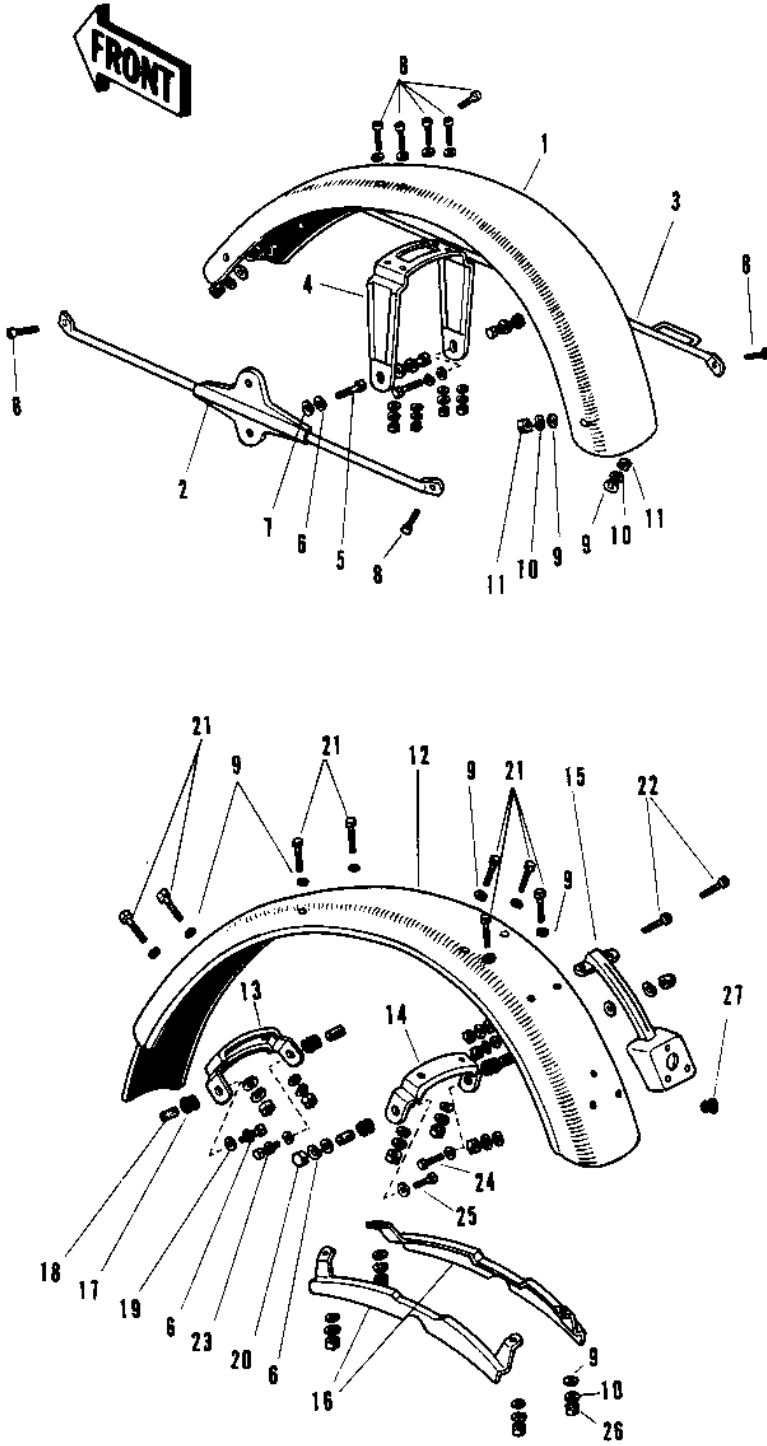

1974 H1-E PARTS DIAGRAM

FENDERS (H1/A/C)

(H1/A

1974 H1-E PARTS LIST

FENDERS (H1/A/C)

ITEM NAME	PART NUMBER	QUANTITY
FENDER-FR (Ref # 1)	35004-036	1
STAY FRONT FENDER L.H (Ref # 2)	35011-018	1
STAY FRONT FENDER R.H (Ref # 3)	35011-017	1
BRACE FRONT FENDER (Ref # 4)	35009-012	1
BOLT-SMALL-UPSET,8X14 (Ref # 5)	115B0814	4
WASHER SPRING 8MM (Ref # 6)	461F0800	8
WASHER PLAIN 8MM (Ref # 7)	410B0800	4
SCREW PAN HEAD 6X12 (Ref # 8)	220E0612	8
WASHER PLAIN 6MM (Ref # 9)	411B0600	24
WASHER SPRING 6MM (Ref # 10)	461F0600	18
NUT 6MM (Ref # 11)	312B0600	8
FENDER-RR (Ref # 12)	35022-045	1
BRACKET REAR FENDER (Ref # 13)	35025-009	1
BRACKET REAR FENDER (Ref # 14)	35025-010	1
STAY TAIL LAMP (Ref # 15)	35031-004	1
SUPPORTER REAR FENDER (Ref # 16)	35034-007	2
DAMPER RUBB TANK FRNT (Ref # 17)	92075-019	4
SPACER FUEL TANK MONT (Ref # 18)	51065-001	4
WASHER,8X26X2.3 (Ref # 19)	92022-1564	4
NUT FUEL TANK FRONT (Ref # 20)	92020-007	2
BOLT-UPSET,6X12 (Ref # 21)	112G0612	8
SCREW PAN HEAD 6X12 (Ref # 22)	220B0612	2
BOLT-SMALL-UPSET,8X22 (Ref # 23)	115B0822	2
BOLT,10X45 (Ref # 24)	92001-1182	1
BOLT,10X45 (Ref # 24)	92001-1182	1
BOLT,8X55 (Ref # 25)	92001-1386	1
BOLT,8X55 (Ref # 25)	92001-1386	1
NUT 6MM (Ref # 26)	311B0600	10
PLUG RUBBER (Ref # 27)	92074-005	1