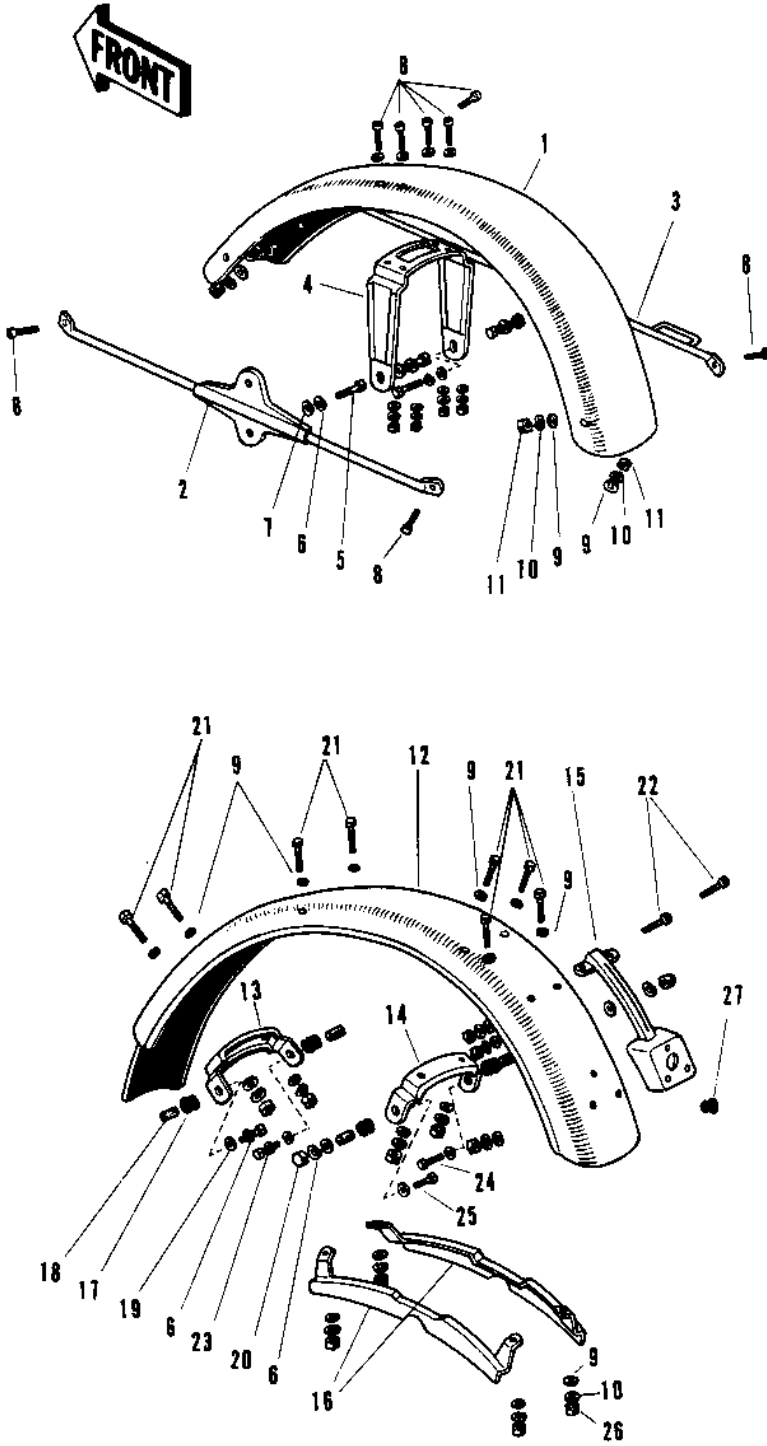

# 1975 H1-F PARTS DIAGRAM

FENDERS (H1/A/C)

**(H1/A**

# 1975 H1-F PARTS LIST

## FENDERS (H1/A/C)

ITEM NAME	PART NUMBER	QUANTITY
FENDER-FR (Ref # 1)	35004-036	1
STAY FRONT FENDER L.H (Ref # 2)	35011-018	1
STAY FRONT FENDER R.H (Ref # 3)	35011-017	1
BRACE FRONT FENDER (Ref # 4)	35009-012	1
BOLT-SMALL-UPSET,8X14 (Ref # 5)	115B0814	4
WASHER SPRING 8MM (Ref # 6)	461F0800	8
WASHER PLAIN 8MM (Ref # 7)	410B0800	4
SCREW PAN HEAD 6X12 (Ref # 8)	220E0612	8
WASHER PLAIN 6MM (Ref # 9)	411B0600	24
WASHER SPRING 6MM (Ref # 10)	461F0600	18
NUT 6MM (Ref # 11)	312B0600	8
FENDER-RR (Ref # 12)	35022-045	1
BRACKET REAR FENDER (Ref # 13)	35025-009	1
BRACKET REAR FENDER (Ref # 14)	35025-010	1
STAY TAIL LAMP (Ref # 15)	35031-004	1
SUPPORTER REAR FENDER (Ref # 16)	35034-007	2
DAMPER RUBB TANK FRNT (Ref # 17)	92075-019	4
SPACER FUEL TANK MONT (Ref # 18)	51065-001	4
WASHER,8X26X2.3 (Ref # 19)	92022-1564	4
NUT FUEL TANK FRONT (Ref # 20)	92020-007	2
BOLT-UPSET,6X12 (Ref # 21)	112G0612	8
SCREW PAN HEAD 6X12 (Ref # 22)	220B0612	2
BOLT-SMALL-UPSET,8X22 (Ref # 23)	115B0822	2
BOLT,10X45 (Ref # 24)	92001-1182	1
BOLT,10X45 (Ref # 24)	92001-1182	1
BOLT,8X55 (Ref # 25)	92001-1386	1
BOLT,8X55 (Ref # 25)	92001-1386	1
NUT 6MM (Ref # 26)	311B0600	10
PLUG RUBBER (Ref # 27)	92074-005	1