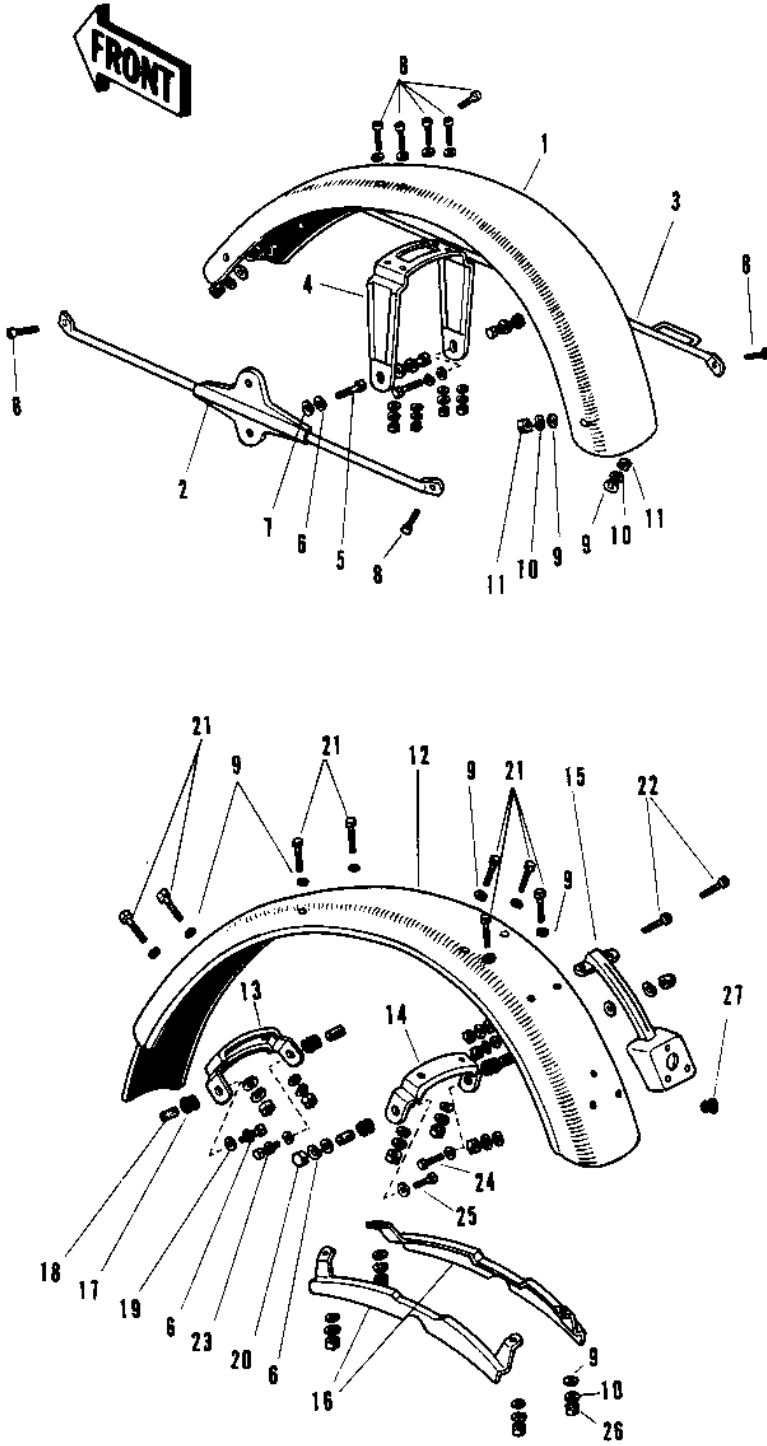

1975 H1-F PARTS DIAGRAM

FENDERS (H1/A/C)

(H1/A

1975 H1-F PARTS LIST

FENDERS (H1/A/C)

ITEM NAME	PART NUMBER	QUANTITY
FENDER-FR (Ref # 1)	35004-036	1
STAY FRONT FENDER L.H (Ref # 2)	35011-018	1
STAY FRONT FENDER R.H (Ref # 3)	35011-017	1
BRACE FRONT FENDER (Ref # 4)	35009-012	1
BOLT-SMALL-UPSET,8X14 (Ref # 5)	115B0814	4
WASHER SPRING 8MM (Ref # 6)	461F0800	8
WASHER PLAIN 8MM (Ref # 7)	410B0800	4
SCREW PAN HEAD 6X12 (Ref # 8)	220E0612	8
WASHER PLAIN 6MM (Ref # 9)	411B0600	24
WASHER SPRING 6MM (Ref # 10)	461F0600	18
NUT 6MM (Ref # 11)	312B0600	8
FENDER-RR (Ref # 12)	35022-045	1
BRACKET REAR FENDER (Ref # 13)	35025-009	1
BRACKET REAR FENDER (Ref # 14)	35025-010	1
STAY TAIL LAMP (Ref # 15)	35031-004	1
SUPPORTER REAR FENDER (Ref # 16)	35034-007	2
DAMPER RUBB TANK FRNT (Ref # 17)	92075-019	4
SPACER FUEL TANK MONT (Ref # 18)	51065-001	4
WASHER,8X26X2.3 (Ref # 19)	92022-1564	4
NUT FUEL TANK FRONT (Ref # 20)	92020-007	2
BOLT-UPSET,6X12 (Ref # 21)	112G0612	8
SCREW PAN HEAD 6X12 (Ref # 22)	220B0612	2
BOLT-SMALL-UPSET,8X22 (Ref # 23)	115B0822	2
BOLT,10X45 (Ref # 24)	92001-1182	1
BOLT,10X45 (Ref # 24)	92001-1182	1
BOLT,8X55 (Ref # 25)	92001-1386	1
BOLT,8X55 (Ref # 25)	92001-1386	1
NUT 6MM (Ref # 26)	311B0600	10
PLUG RUBBER (Ref # 27)	92074-005	1