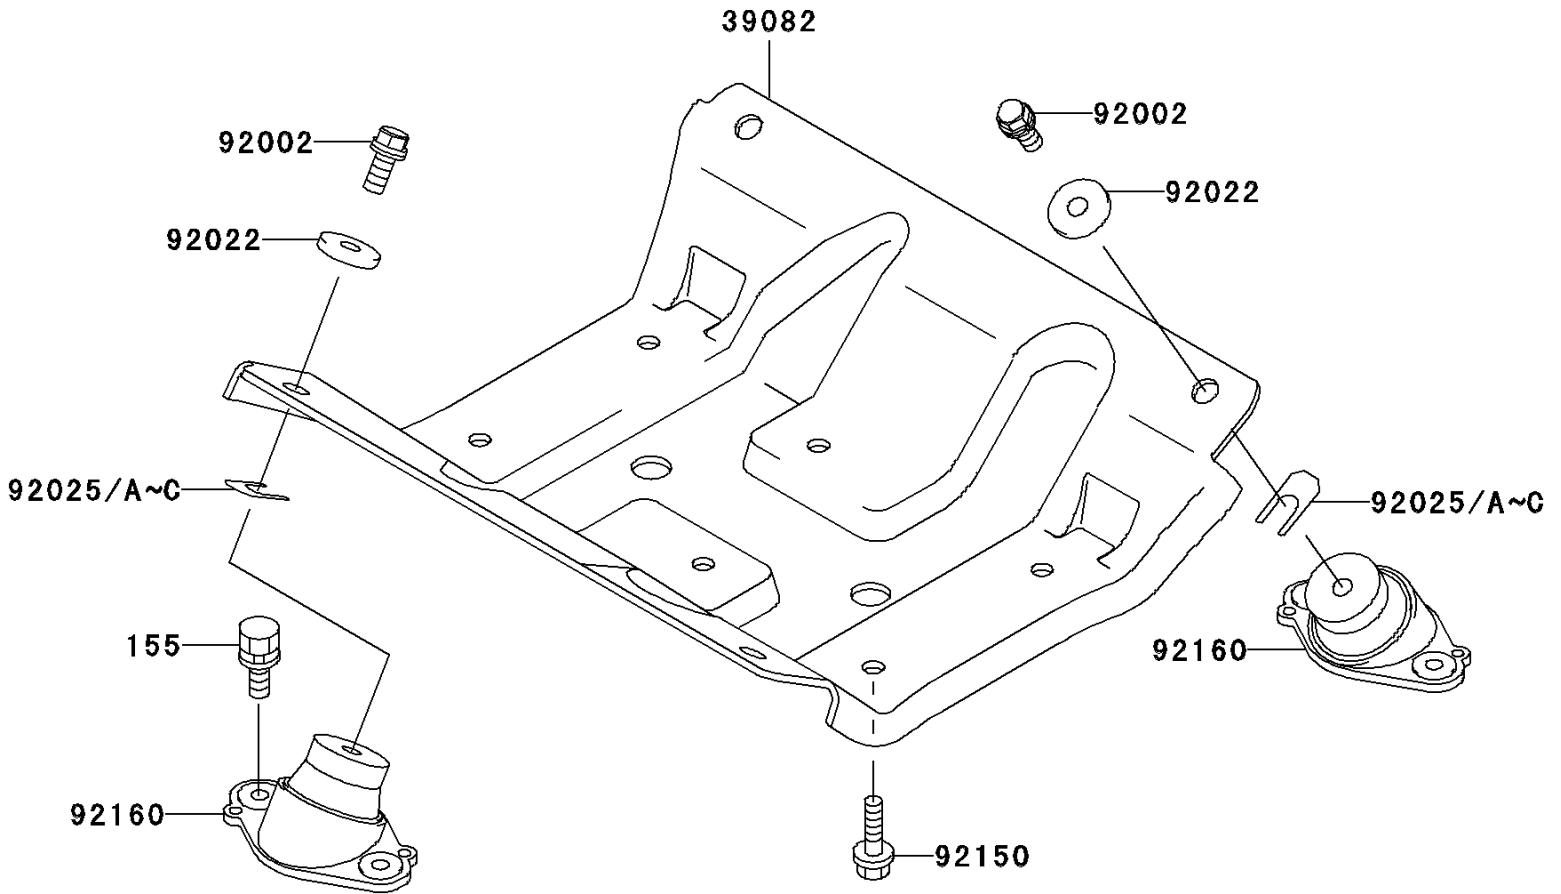

1998 1100 STX PARTS DIAGRAM

Engine Mount

F3144

1998 1100 STX PARTS LIST

Engine Mount

ITEM NAME	PART NUMBER	QUANTITY
BOLT-WSP-SMALL,8X20 (Ref # 155)	155R0820	8
MOUNT-ENGINE (Ref # 39082)	39082-3710	1
BOLT,10X25 (Ref # 92002)	92002-3770	4
WASHER,32X10.5X4 (Ref # 92022)	92022-3023	4
SHIM,T=0.3MM (Ref # 92025)	92025-3705	AR
SHIM,T=0.5MM (Ref # 92025A)	92025-3706	AR
SHIM,T=1.0MM (Ref # 92025B)	92025-3707	AR
SHIM,T=1.5MM (Ref # 92025C)	92025-3708	AR
BOLT,10X25 (Ref # 92150)	92150-3818	6
DAMPER,ENGINE MOUNT (Ref # 92160)	92160-3838	4