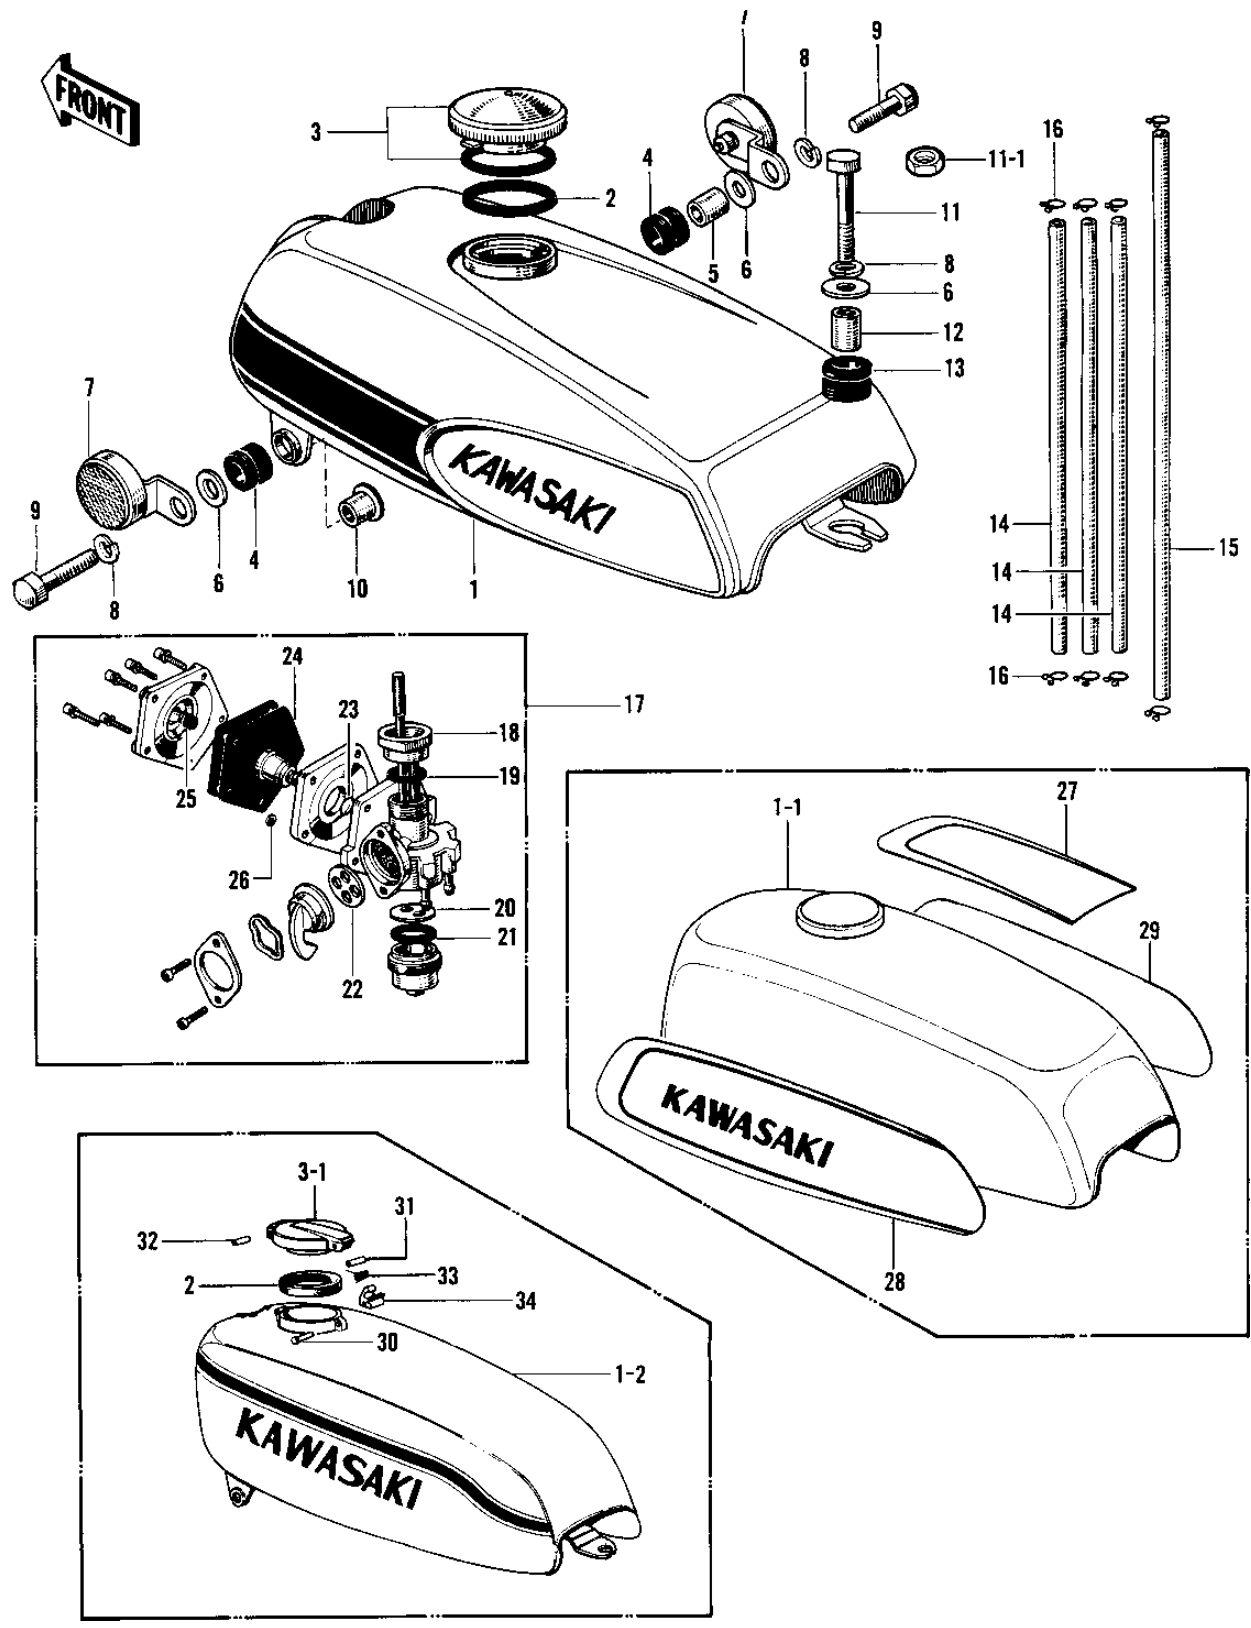

1969 Mach III PARTS DIAGRAM

FUEL TANK ('69-'72 H1/A/B/C)