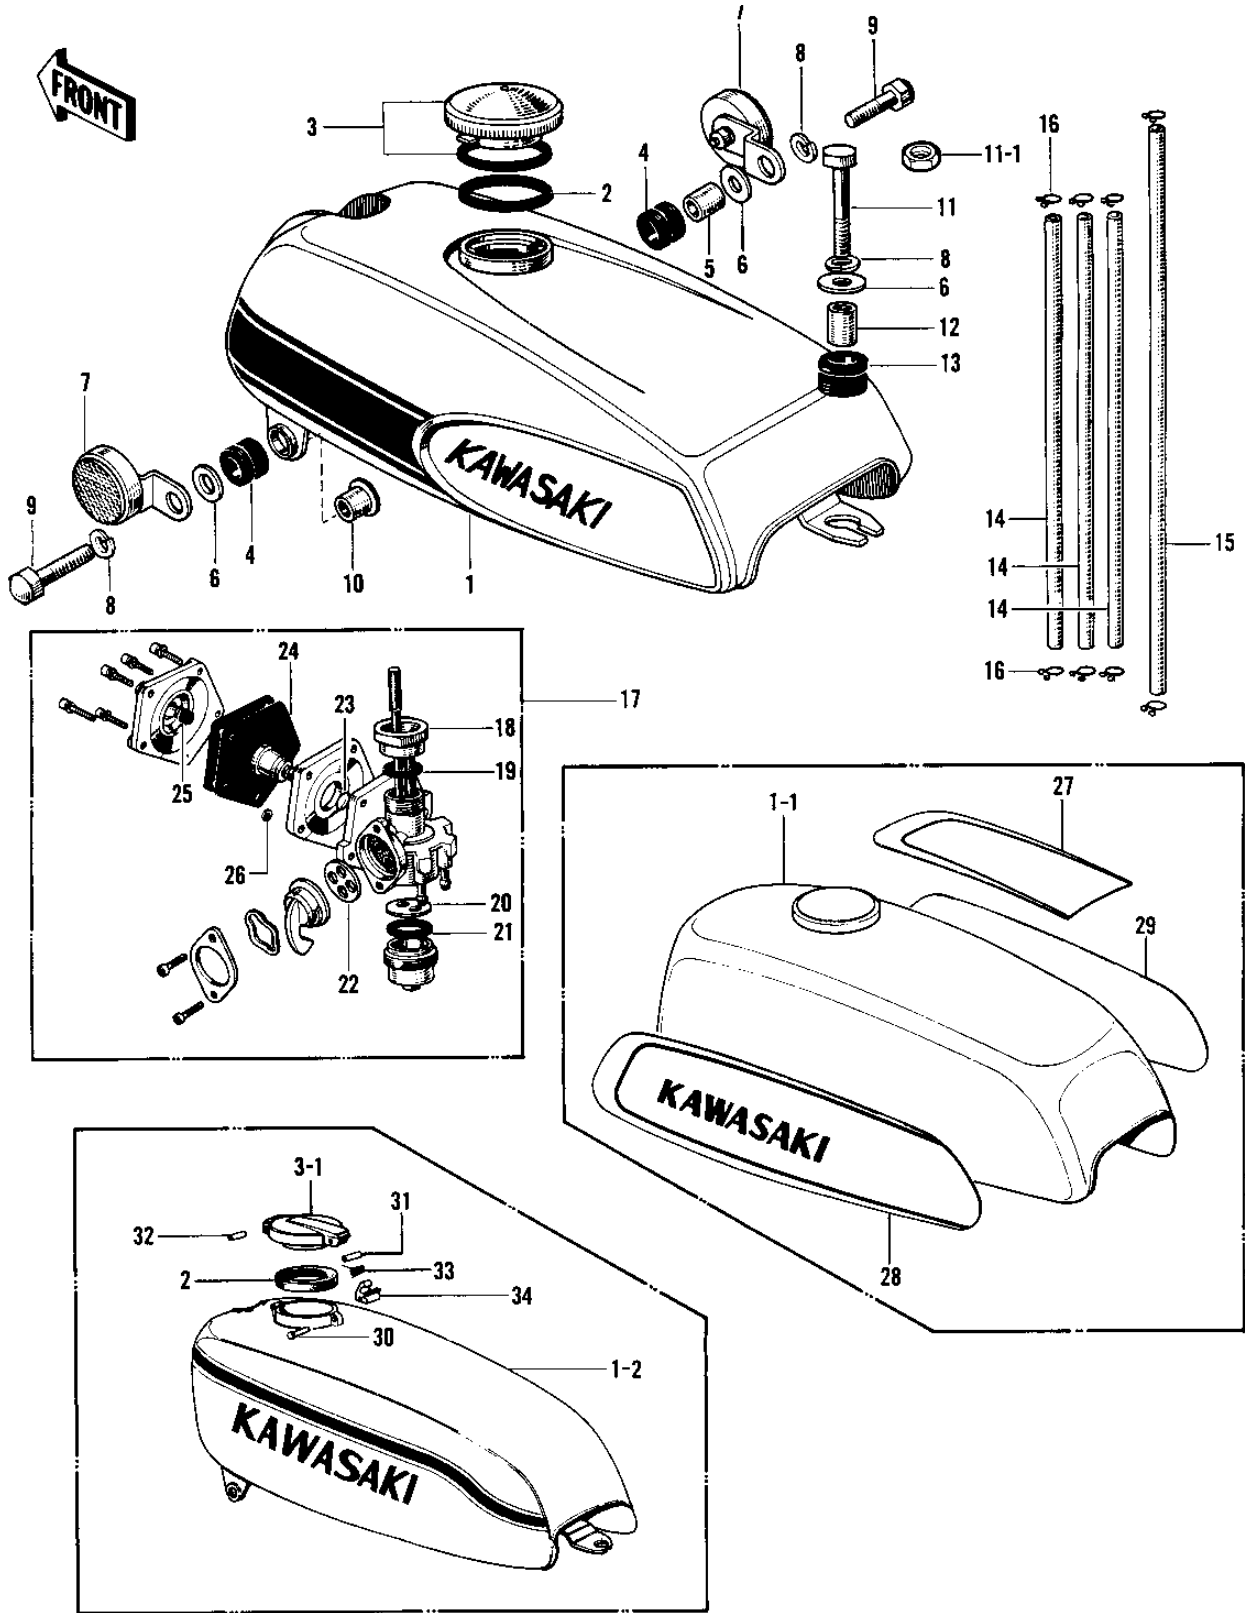

# 1975 H1-F PARTS DIAGRAM

FUEL TANK (‘69-72 H1/A/B/C)

## FUEL TANK ('69-72 H1/A/B/C)

ITEM NAME	PART NUMBER	QUANTITY
TANK FUEL WHITE (Ref # 1)	51001-047-19	1
TANK ASY,FUEL,WHITE (Ref # 1)	51002-014-19	1
TANK-FUEL,C.RED (Ref # 1)	51001-066-24	1
TANK ASY,FUEL,C.RED (Ref # 1)	51002-014-24	1
TANK-FUEL,P.GRAY (Ref # 1)	51001-066-47	1
TANK ASY,FUEL,P.GRAY (Ref # 1)	51002-014-47	1
TANK-FUEL,C.BLUE (Ref # 1-1)	51001-066-58	1
TANK ASY,FUEL,C.BLUE (Ref # 1-1)	51002-014-KK	1
TANK-FUEL,P.C.ORANGE (Ref # 1-2)	51001-074-67	1
GASKET-FUEL TANK CAP (Ref # 2)	51059-007	1
GASKET-FUEL TANK CAP (Ref # 2)	51059-008	1
CAP FUEL TANK (Ref # 3)	51049-008	1
CAP-FUEL TANK (Ref # 3-1)	51051-004	1
DAMPER RUBB TANK FRNT (Ref # 4)	92075-013	2
SPACER FUEL TANK MONT (Ref # 5)	92027-012	1
WASHER,8X26X2.3 (Ref # 6)	92022-1564	3
REFLECTOR REFLEX (Ref # 7)	28001-004	2
WASHER SPRING 8MM (Ref # 8)	461F0800	3
BOLT 8X38 (Ref # 9)	92001-1405	2
BOLT 8X38 (Ref # 9)	92001-1405	2
COLLAR,FUEL TANK FITT (Ref # 10)	92027-1134	1
BOLT-SMALL-UPSET (Ref # 11)	115B0832	1
NUT,8MM (Ref # 11-1)	311B0800	1
SPACER FUEL TANK REAR (Ref # 12)	92027-034	1
DAMPER RUBB TANK REAR (Ref # 13)	92075-030	1
PIPE FUEL TANK CONECT (Ref # 14)	51047-001	3
PIPE OIL TANK (Ref # 15)	92059-008	1
CLAMP FUEL PIPE (Ref # 16)	92037-010	8
COCK ASSY,FUEL (Ref # 17)	51023-040	1