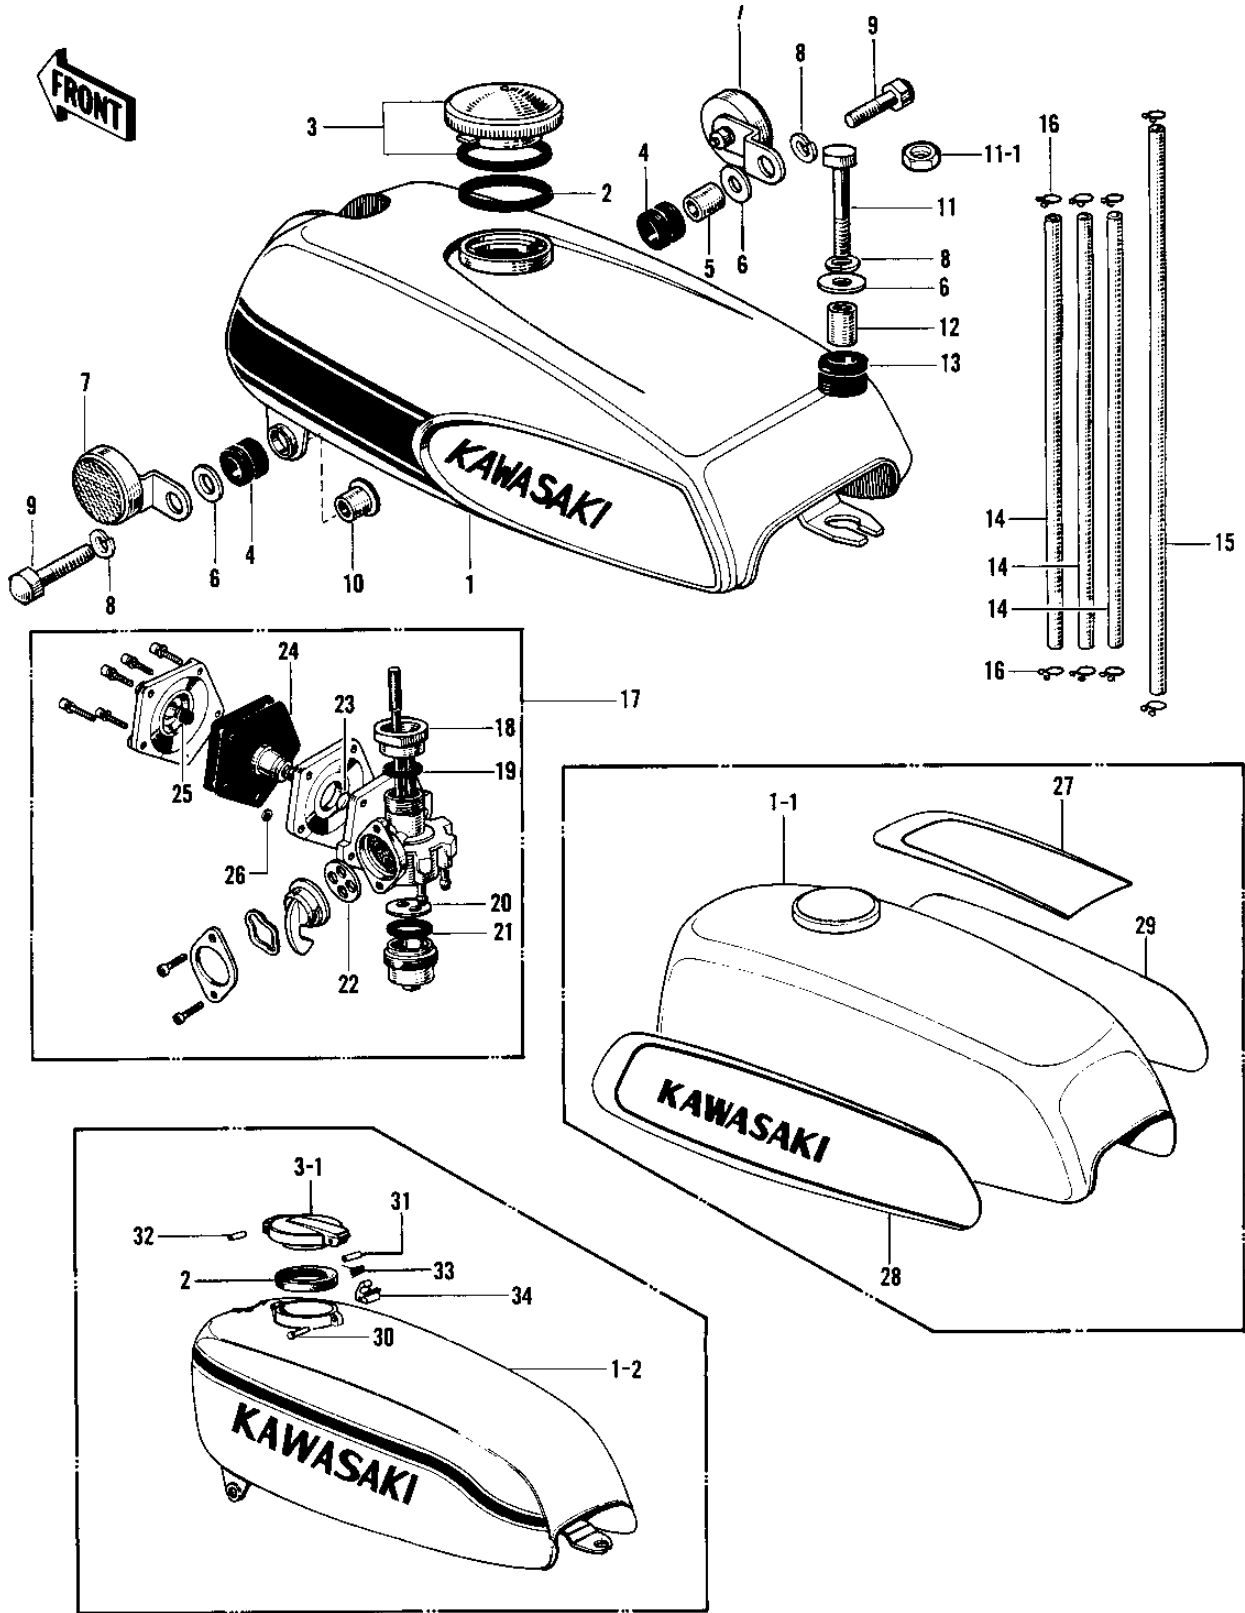

# 1975 H1-F PARTS DIAGRAM

FUEL TANK (69-72 H1/A/B/C)

## FUEL TANK ('69-72 H1/A/B/C)

ITEM NAME	PART NUMBER	QUANTITY
TANK FUEL WHITE (Ref # 1)	51001-047-19	1
TANK ASY,FUEL,WHITE (Ref # 1)	51002-014-19	1
TANK-FUEL,C.RED (Ref # 1)	51001-066-24	1
TANK ASY,FUEL,C.RED (Ref # 1)	51002-014-24	1
TANK-FUEL,P.GRAY (Ref # 1)	51001-066-47	1
TANK ASY,FUEL,P.GRAY (Ref # 1)	51002-014-47	1
TANK-FUEL,C.BLUE (Ref # 1-1)	51001-066-58	1
TANK ASY,FUEL,C.BLUE (Ref # 1-1)	51002-014-KK	1
TANK-FUEL,P.C.ORANGE (Ref # 1-2)	51001-074-67	1
GASKET-FUEL TANK CAP (Ref # 2)	51059-007	1
GASKET-FUEL TANK CAP (Ref # 2)	51059-008	1
CAP FUEL TANK (Ref # 3)	51049-008	1
CAP-FUEL TANK (Ref # 3-1)	51051-004	1
DAMPER RUBB TANK FRNT (Ref # 4)	92075-013	2
SPACER FUEL TANK MONT (Ref # 5)	92027-012	1
WASHER,8X26X2.3 (Ref # 6)	92022-1564	3
REFLECTOR REFLEX (Ref # 7)	28001-004	2
WASHER SPRING 8MM (Ref # 8)	461F0800	3
BOLT 8X38 (Ref # 9)	92001-1405	2
BOLT 8X38 (Ref # 9)	92001-1405	2
COLLAR,FUEL TANK FITT (Ref # 10)	92027-1134	1
BOLT-SMALL-UPSET (Ref # 11)	115B0832	1
NUT,8MM (Ref # 11-1)	311B0800	1
SPACER FUEL TANK REAR (Ref # 12)	92027-034	1
DAMPER RUBB TANK REAR (Ref # 13)	92075-030	1
PIPE FUEL TANK CONECT (Ref # 14)	51047-001	3
PIPE OIL TANK (Ref # 15)	92059-008	1
CLAMP FUEL PIPE (Ref # 16)	92037-010	8
COCK ASSY,FUEL (Ref # 17)	51023-040	1