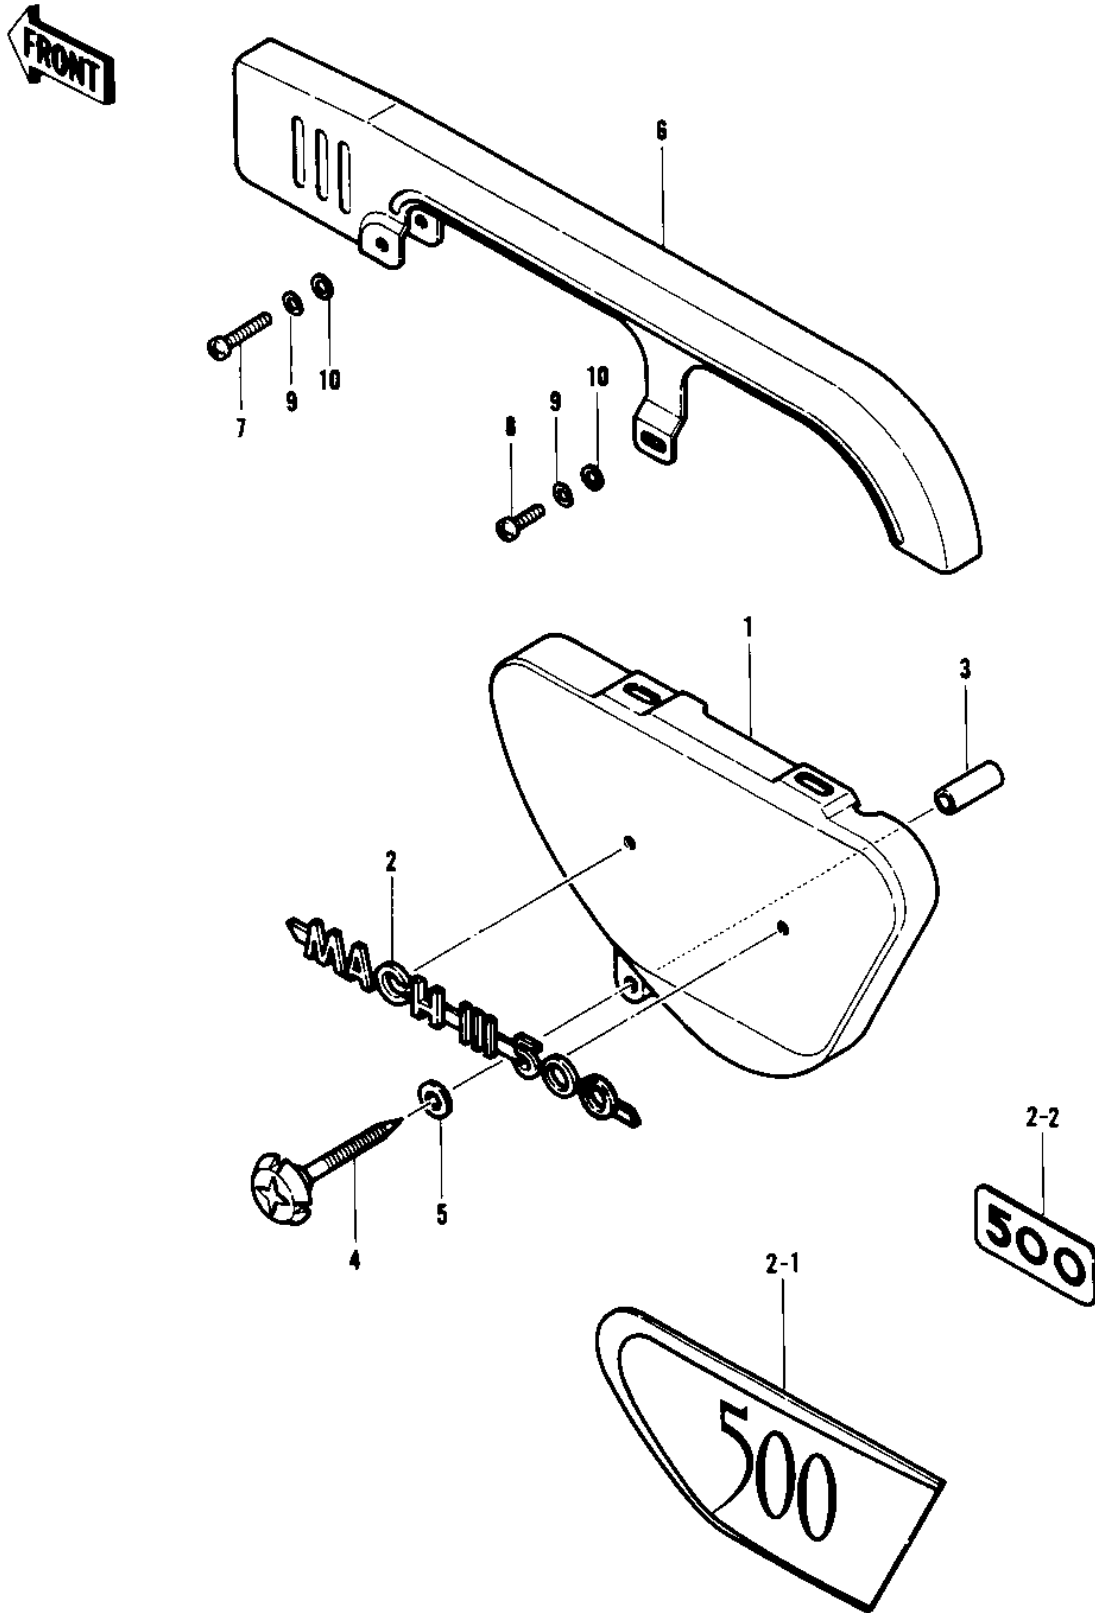

1974 H1-E PARTS DIAGRAM

SIDE COVER/CHAIN COVER ('69-'72 H1/A/B/C)

1974 H1-E PARTS LIST

SIDE COVER/CHAIN COVER ('69-'72 H1/A/B/C)

ITEM NAME	PART NUMBER	QUANTITY
COVER L.H SIDE WHITE (Ref # 1)	36001-025-19	1
COVER L.H SIDE P.GRAY (Ref # 1)	36001-025-47	1
COVER L.H SIDE P.GRAY (Ref # 1)	36001-025-47	1
COVER-LH SIDE,C.BLUE (Ref # 1)	36001-034-58	1
COVER-L.H SIDE,P.C.O. (Ref # 1)	36001-034-67	1
EMBLEM SIDE COVER WHITE (Ref # 2)	56018-021	1
EMBLEM SIDE COVER BLACK (Ref # 2)	56018-025	1
EMBLEM-SIDE COVER BLUE (Ref # 2-1)	56018-038	1
EMBLEM-OIL TANK (Ref # 2-2)	56018-099	1
RUBBER SIDE COV KNOB (Ref # 3)	92094-001	1
KNOB L.H SIDE COVER (Ref # 4)	92077-016	1
WASHER PLAIN 6MM (Ref # 5)	410B0600	1
CASE-CHAIN (Ref # 6)	36014-042	1
CASE-CHAIN (Ref # 6)	36014-042	1
SCREW PAN HEAD 6X55 (Ref # 7)	220E0655	1
SCREW PAN HEAD 6X50 (Ref # 7)	220E0650	1
SCREW PAN HEAD 6X12 (Ref # 8)	220E0612	1
WASHER SPRING 6MM (Ref # 9)	461F0600	2
WASHER PLAIN 6MM (Ref # 10)	411B0600	2