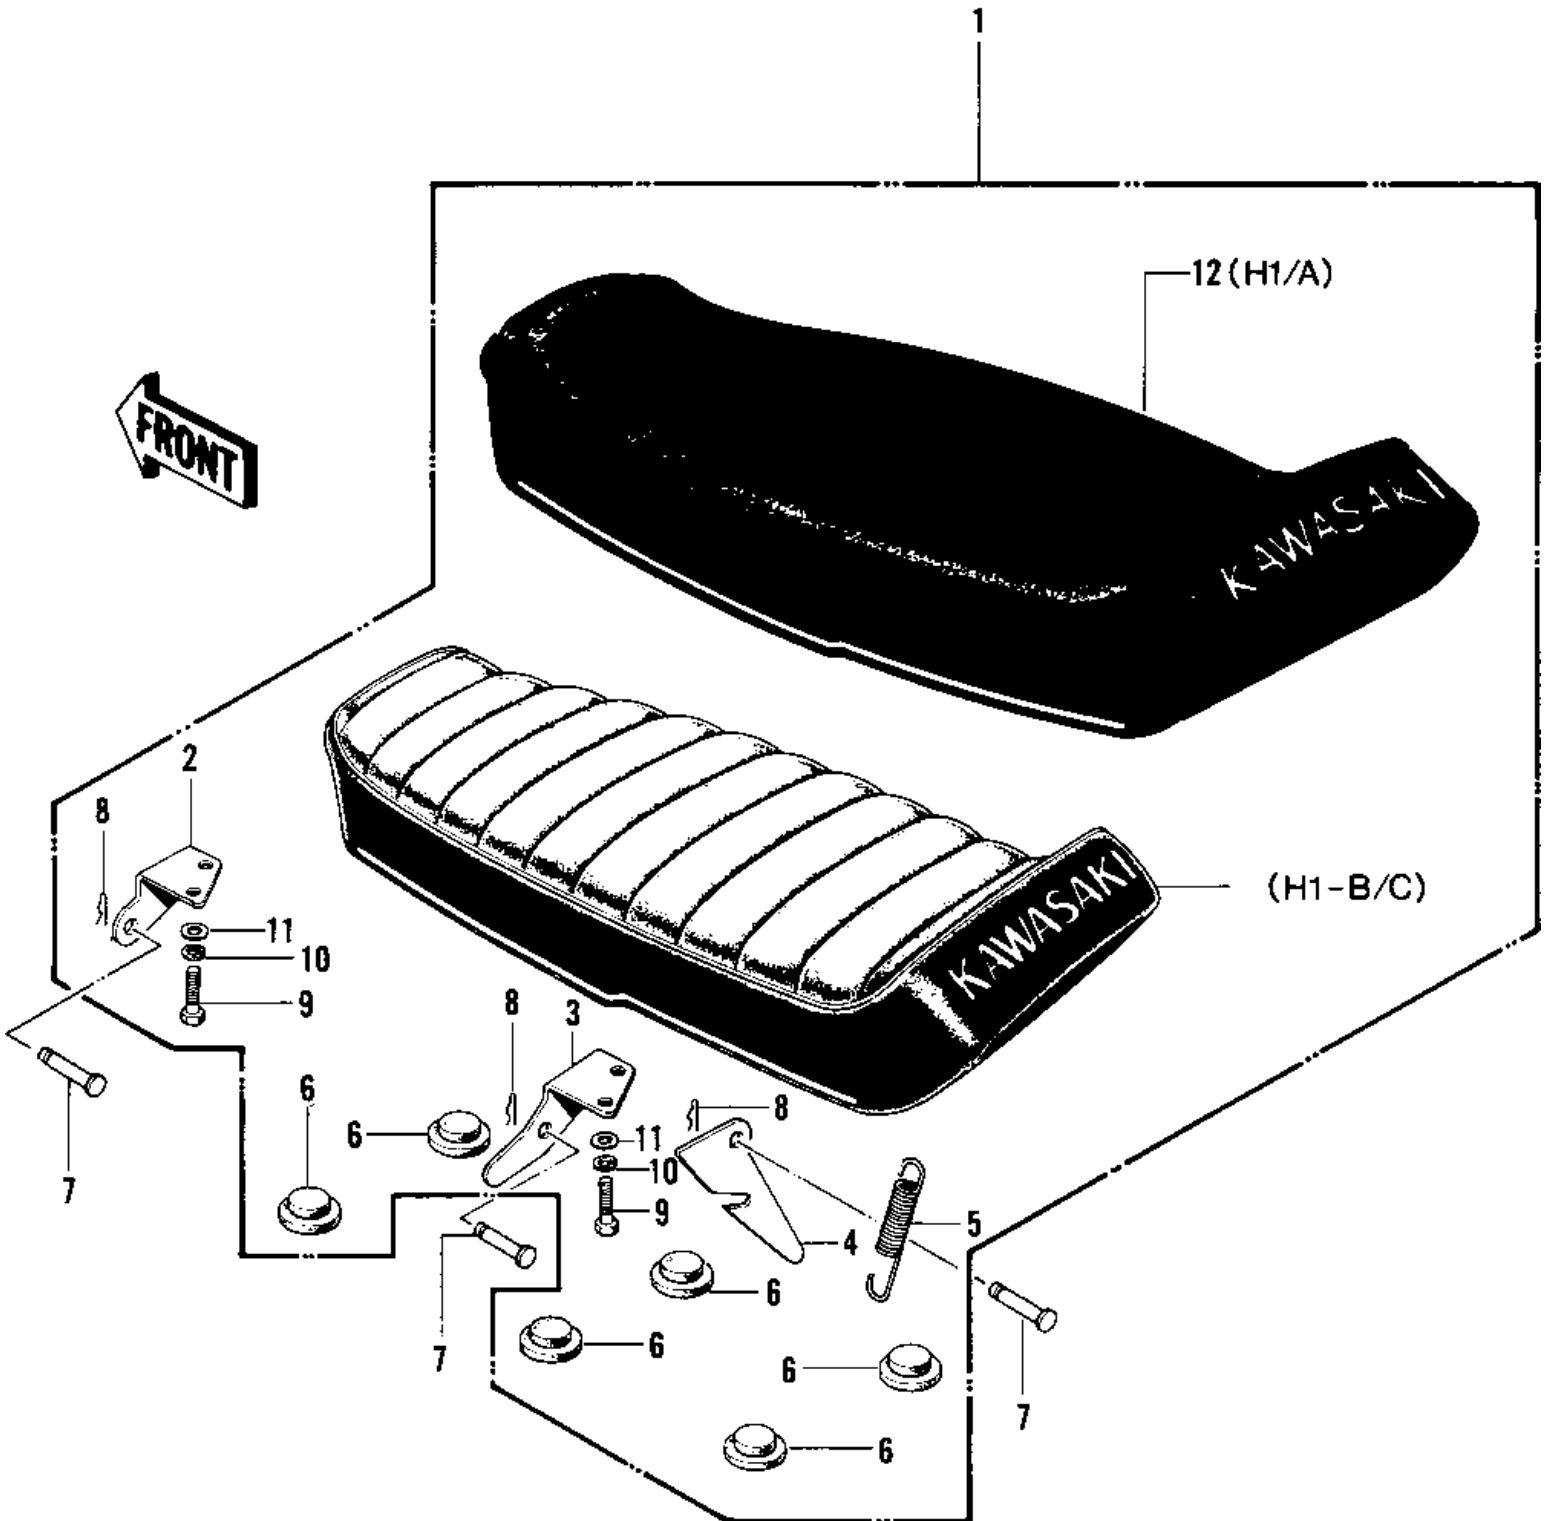

1971 H1-B PARTS DIAGRAM

SEAT ('69-'72 H1/A/B/C)

1971 H1-B PARTS LIST

SEAT ('69-'72 H1/A/B/C)

ITEM NAME	PART NUMBER	QUANTITY
SEAT-DUAL (Ref # 1)	53001-060	1
SEAT ASSY-DUAL (Ref # 1)	53001-066	1
SEAT ASSY-DUAL (Ref # 1)	53001-072	1
HINGE-FRONT,BLACK (Ref # 2)	53009-012-10	1
HINGE-REAR,BLACK (Ref # 3)	53009-013-10	1
HOOK (Ref # 4)	53008-006	1
SPRING (Ref # 5)	53012-002	1
DAMPER RUBB DUAL SEAT (Ref # 6)	92075-023	6
PIN DUAL SEAT PIVOT (Ref # 7)	53011-001	3
PIN COTTER 2.0X15 (Ref # 8)	550D2015	3
PIN,SNAP (Ref # 8)	554A0800	3
BOLT-UPSET 6X14 (Ref # 9)	112B0614	4
WASHER SPRING 6MM (Ref # 10)	461F0600	4
WASHER PLAIN 6MM (Ref # 11)	411B0600	4
COVER-DUAL SEAT (Ref # 12)	53003-002	1