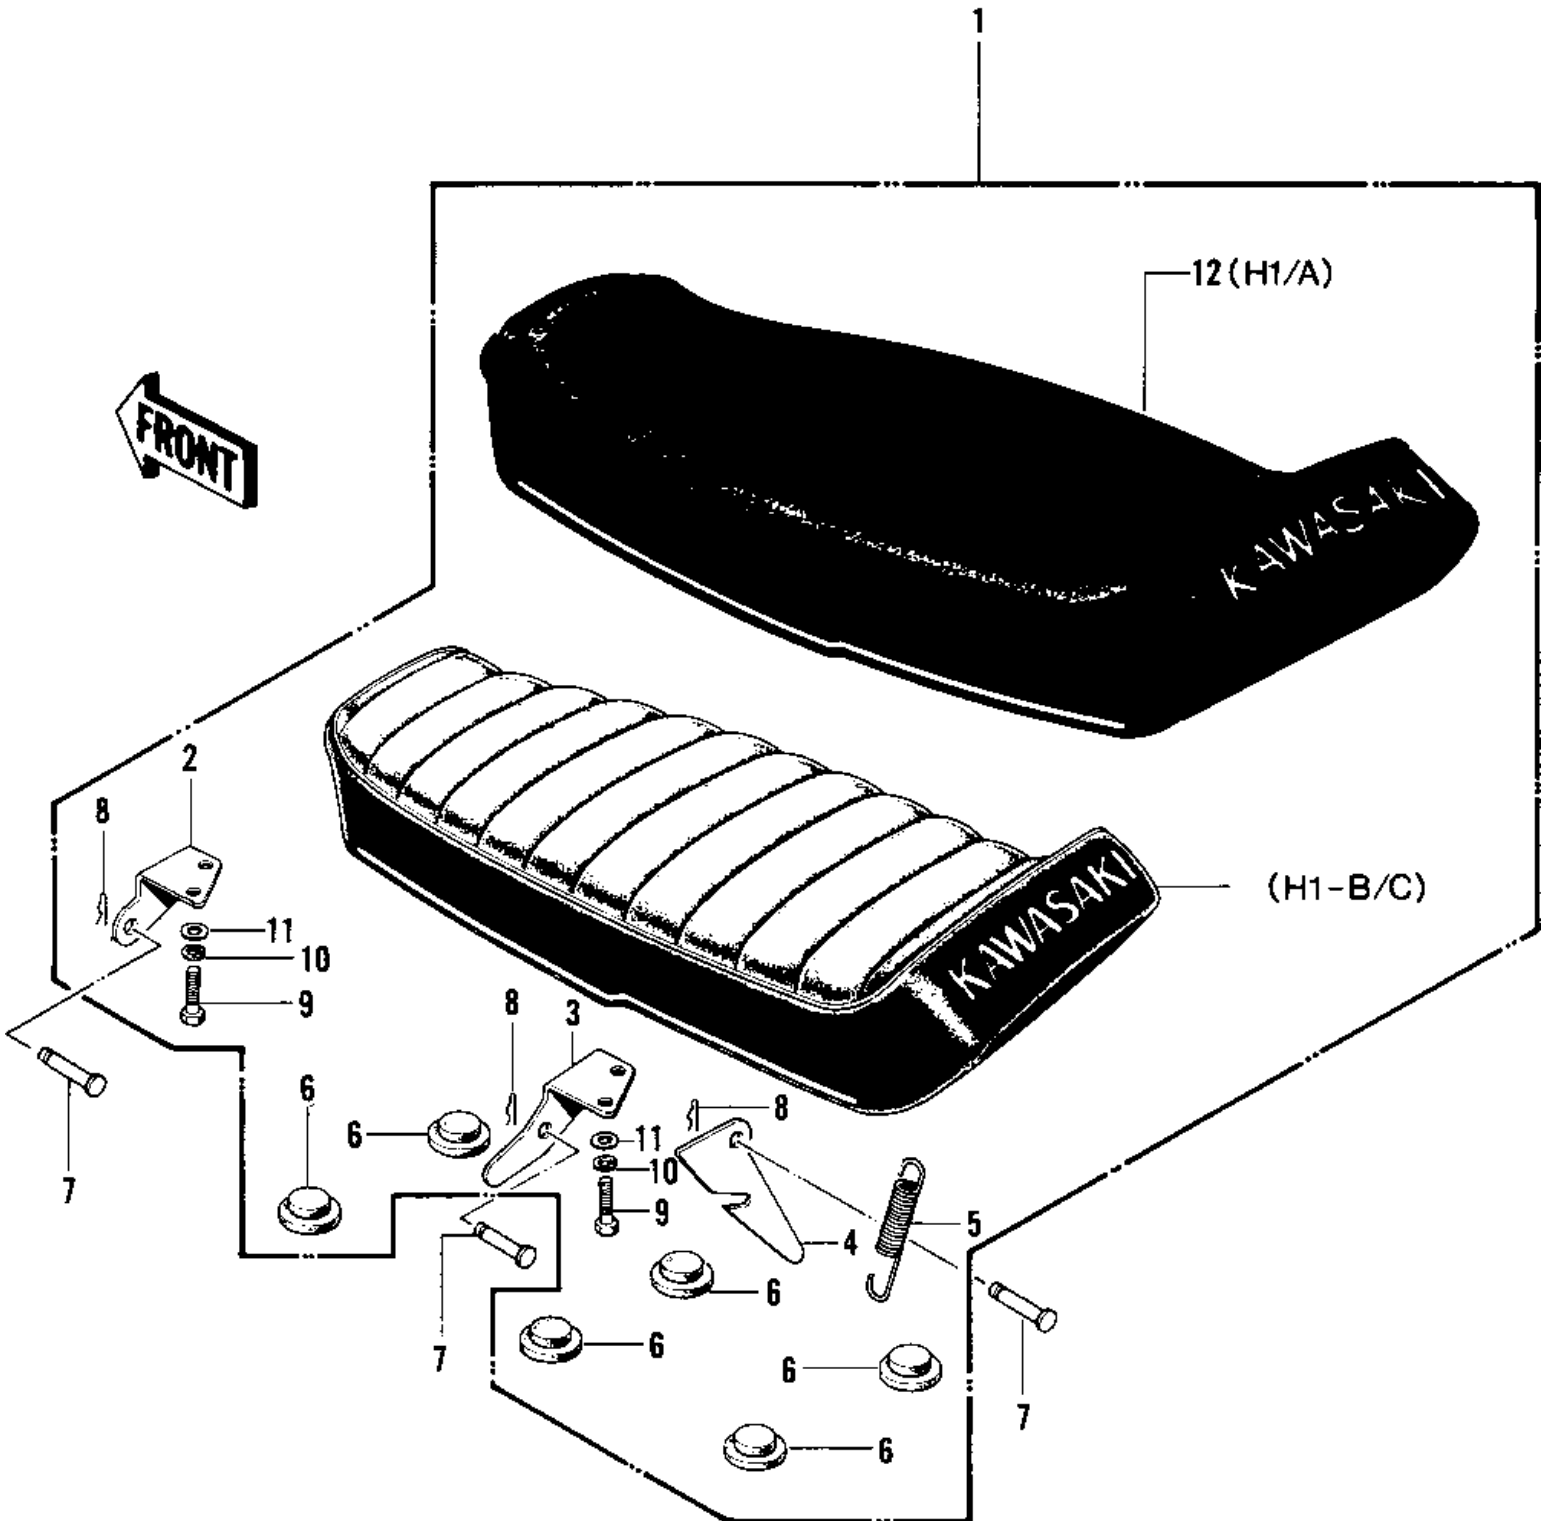

1974 H1-E PARTS DIAGRAM

SEAT ('69-'72 H1/A/B/C)

1974 H1-E PARTS LIST

SEAT ('69-'72 H1/A/B/C)

ITEM NAME	PART NUMBER	QUANTITY
SEAT-DUAL (Ref # 1)	53001-060	1
SEAT ASSY-DUAL (Ref # 1)	53001-066	1
SEAT ASSY-DUAL (Ref # 1)	53001-072	1
HINGE-FRONT,BLACK (Ref # 2)	53009-012-10	1
HINGE-REAR,BLACK (Ref # 3)	53009-013-10	1
HOOK (Ref # 4)	53008-006	1
SPRING (Ref # 5)	53012-002	1
DAMPER RUBB DUAL SEAT (Ref # 6)	92075-023	6
PIN DUAL SEAT PIVOT (Ref # 7)	53011-001	3
PIN COTTER 2.0X15 (Ref # 8)	550D2015	3
PIN,SNAP (Ref # 8)	554A0800	3
BOLT-UPSET 6X14 (Ref # 9)	112B0614	4
WASHER SPRING 6MM (Ref # 10)	461F0600	4
WASHER PLAIN 6MM (Ref # 11)	411B0600	4
COVER-DUAL SEAT (Ref # 12)	53003-002	1