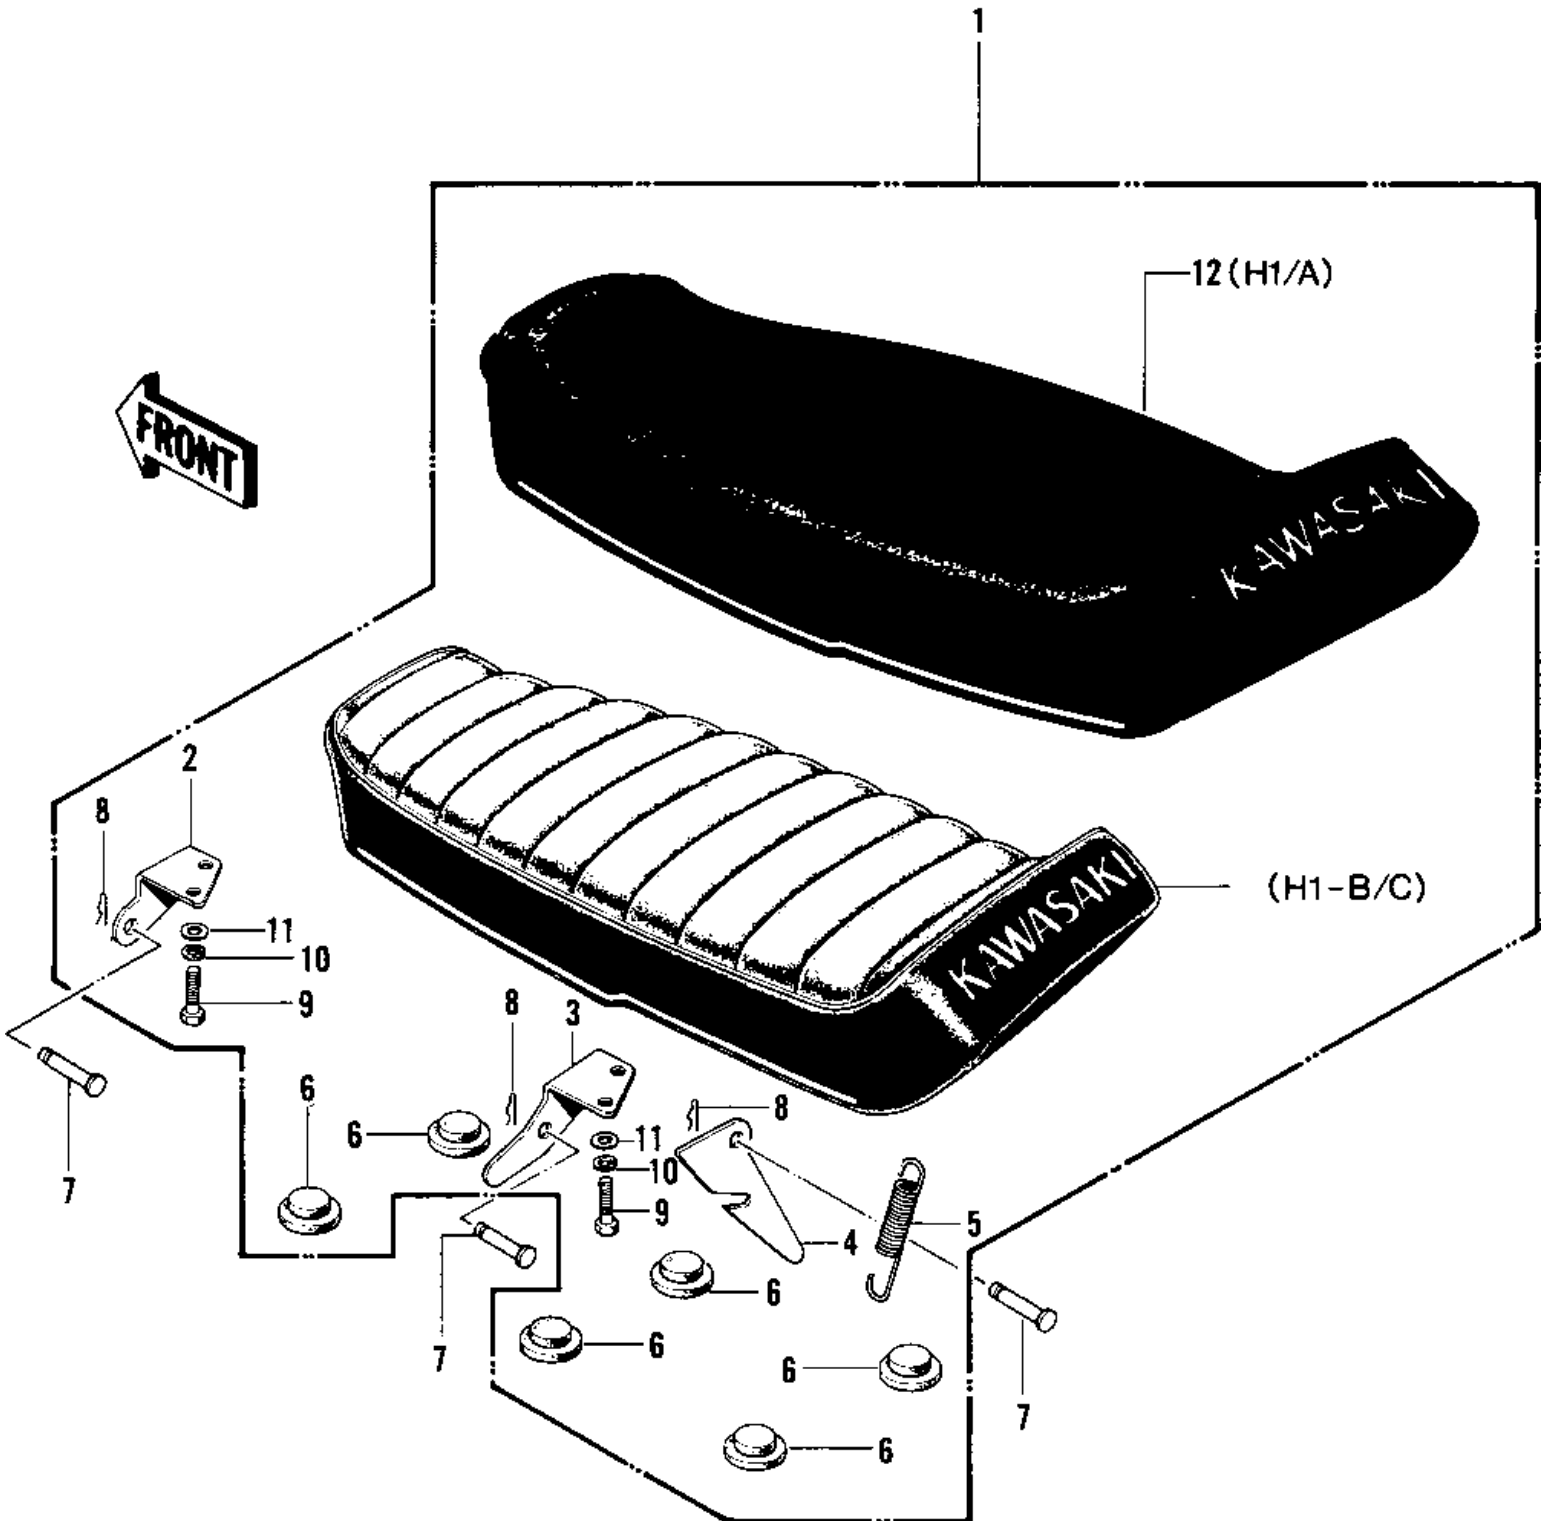

# 1975 H1-F PARTS DIAGRAM

SEAT ('69-'72 H1/A/B/C)

## 1975 H1-F PARTS LIST

SEAT ('69-'72 H1/A/B/C)

ITEM NAME	PART NUMBER	QUANTITY
SEAT-DUAL (Ref # 1)	53001-060	1
SEAT ASSY-DUAL (Ref # 1)	53001-066	1
SEAT ASSY-DUAL (Ref # 1)	53001-072	1
HINGE-FRONT,BLACK (Ref # 2)	53009-012-10	1
HINGE-REAR,BLACK (Ref # 3)	53009-013-10	1
HOOK (Ref # 4)	53008-006	1
SPRING (Ref # 5)	53012-002	1
DAMPER RUBB DUAL SEAT (Ref # 6)	92075-023	6
PIN DUAL SEAT PIVOT (Ref # 7)	53011-001	3
PIN COTTER 2.0X15 (Ref # 8)	550D2015	3
PIN,SNAP (Ref # 8)	554A0800	3
BOLT-UPSET 6X14 (Ref # 9)	112B0614	4
WASHER SPRING 6MM (Ref # 10)	461F0600	4
WASHER PLAIN 6MM (Ref # 11)	411B0600	4
COVER-DUAL SEAT (Ref # 12)	53003-002	1