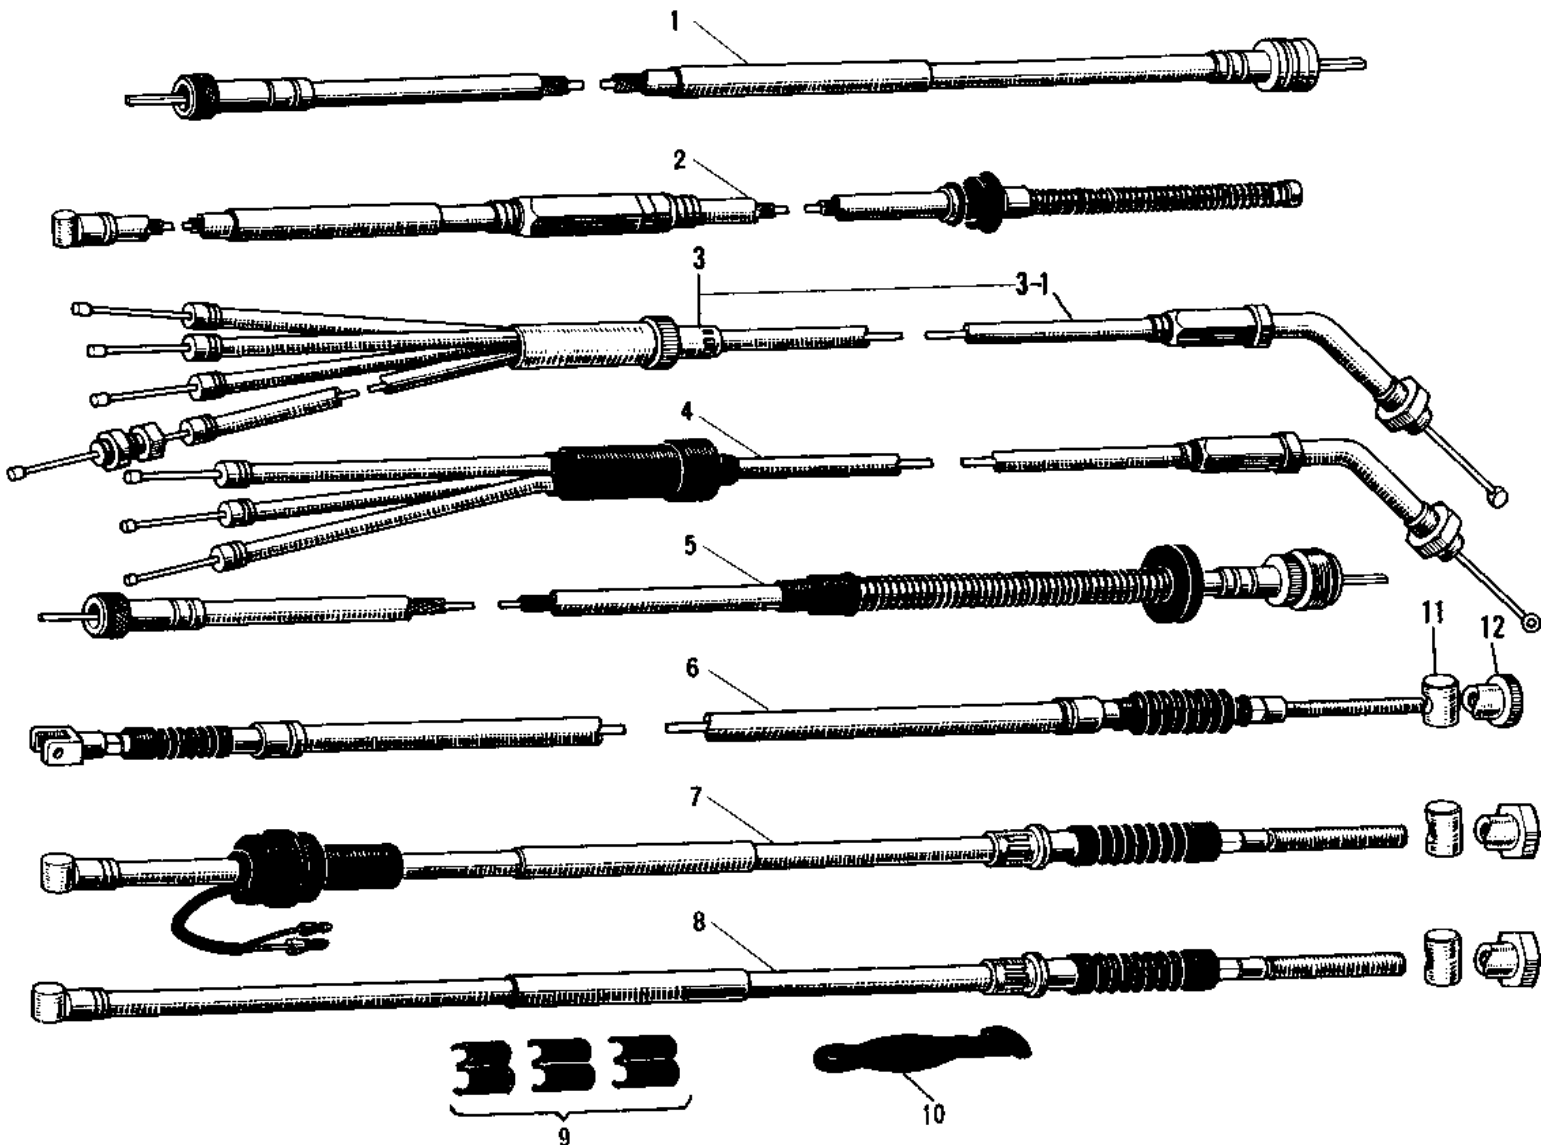

1969 Mach III PARTS DIAGRAM

CABLES ('69-'72 H1/A/B/C)

1969 Mach III PARTS LIST

CABLES ('69-'72 H1/A/B/C)

ITEM NAME	PART NUMBER	QUANTITY
CABLE,SPEEDOMETER (Ref # 1)	54001-026	1
CABLE,SPEEDOMETER (Ref # 1)	54001-036	1
CABLE CLUTCH (Ref # 2)	54011-030	1
CABLE COMBINATION (Ref # 3)	54012-054	1
CABLE COMBINATION (Ref # .)	54012-055	1
CABLE COMBINATION (Ref # .)	54012-055	1
CABLE,TROTTLE UPPER (Ref # 3-1)	54012-054-SP	1
CABLE STARTER (Ref # 4)	54017-031	1
CABLE STARTER (Ref # .)	54017-032	1
CABLE STARTER (Ref # .)	54017-032	1
CABLE TACHOMETER (Ref # 5)	54018-007	1
CABLE REAR BRAKE (Ref # 6)	54022-011	1
CABLE FRONT BRAKE (Ref # 7)	54005-040	1
CLAMP-CABLE (Ref # 9)	92037-069	3
BAND RUBBER (Ref # 10)	92072-013	1
PIN BRAKE ROD (Ref # 11)	92043-053	1
NUT-BRAKE CABLE ADJST (Ref # 12)	92015-041	1